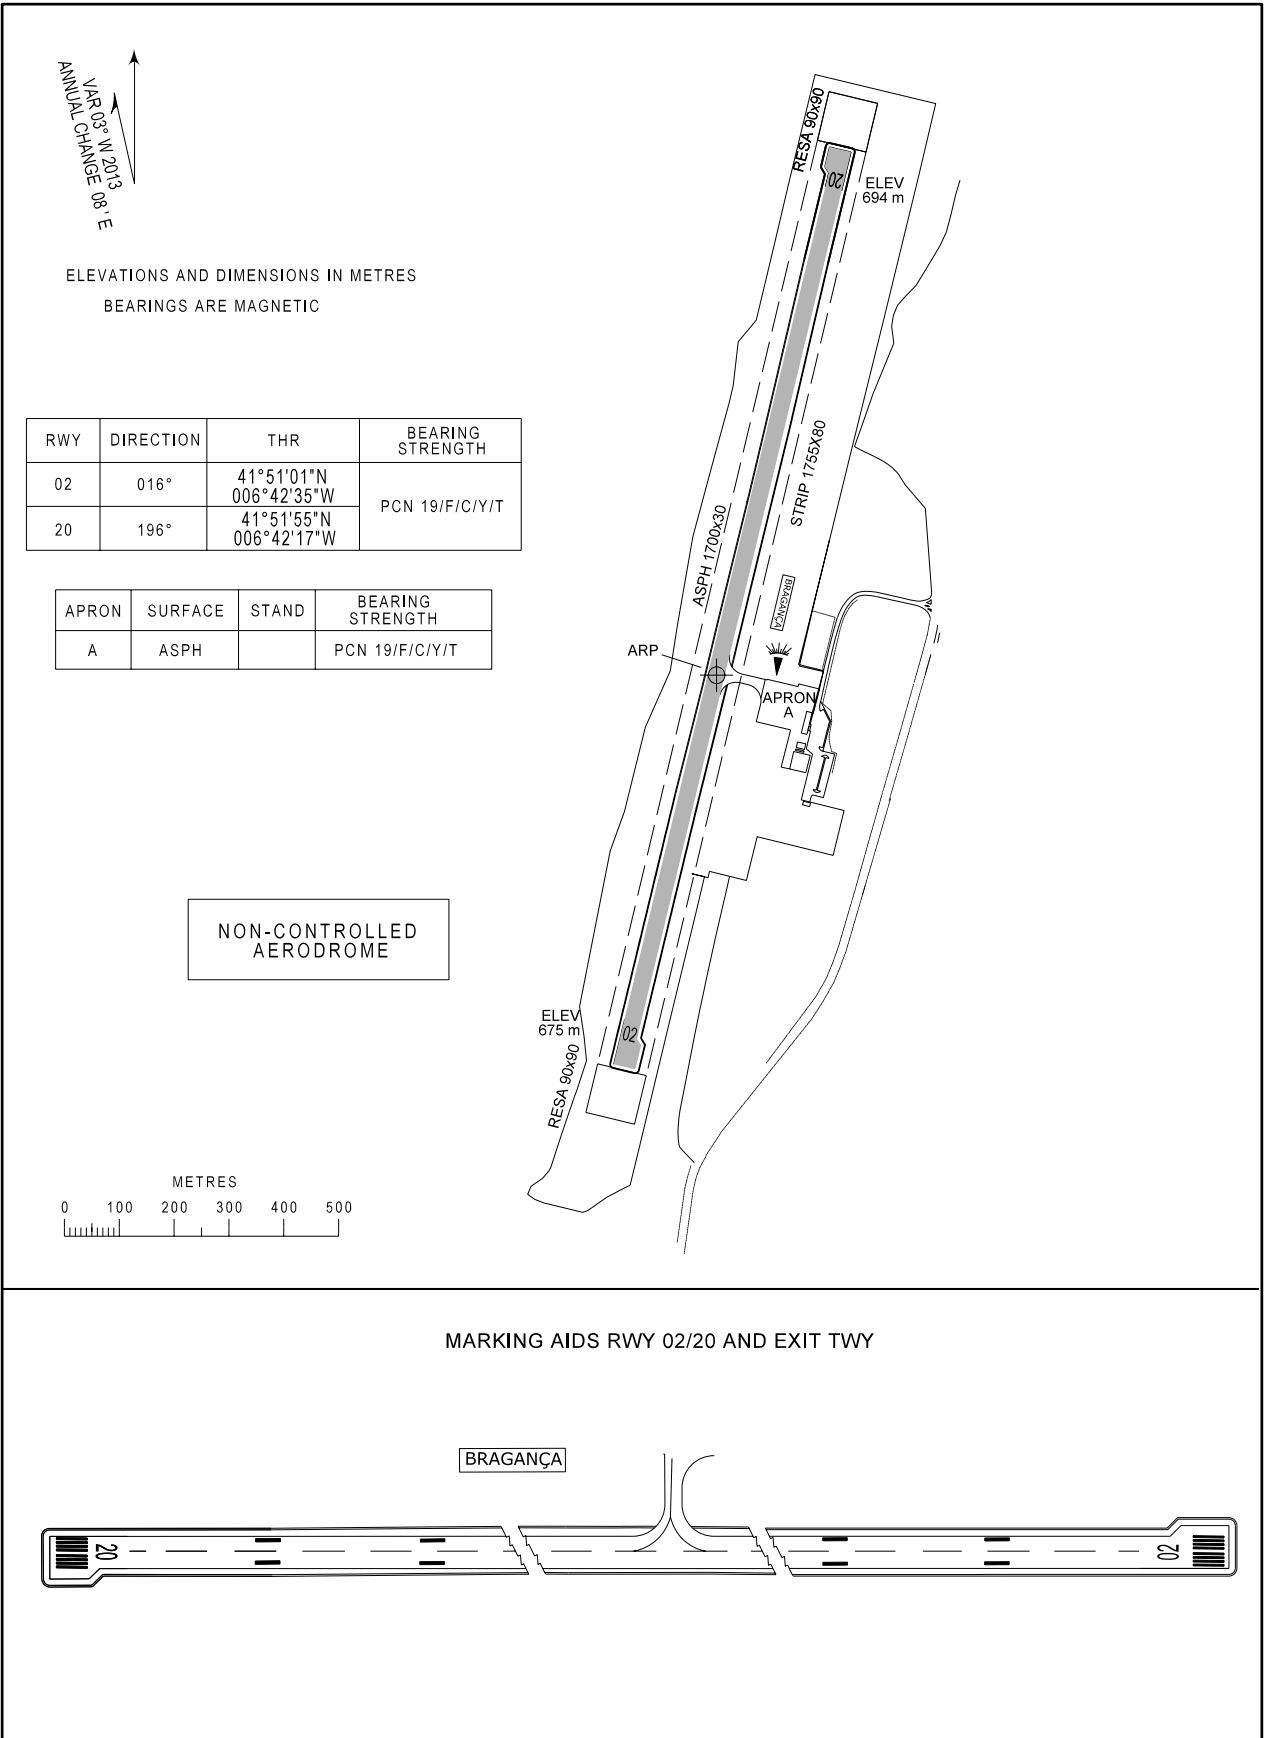

AERODROME CHART - ICAO 41°51'24"N ELEV 694 m  
006°42'27"W

AFIS 122.300  
ACC 132.300

BRAGANÇA / LPBG

New MAG Variation (2013)