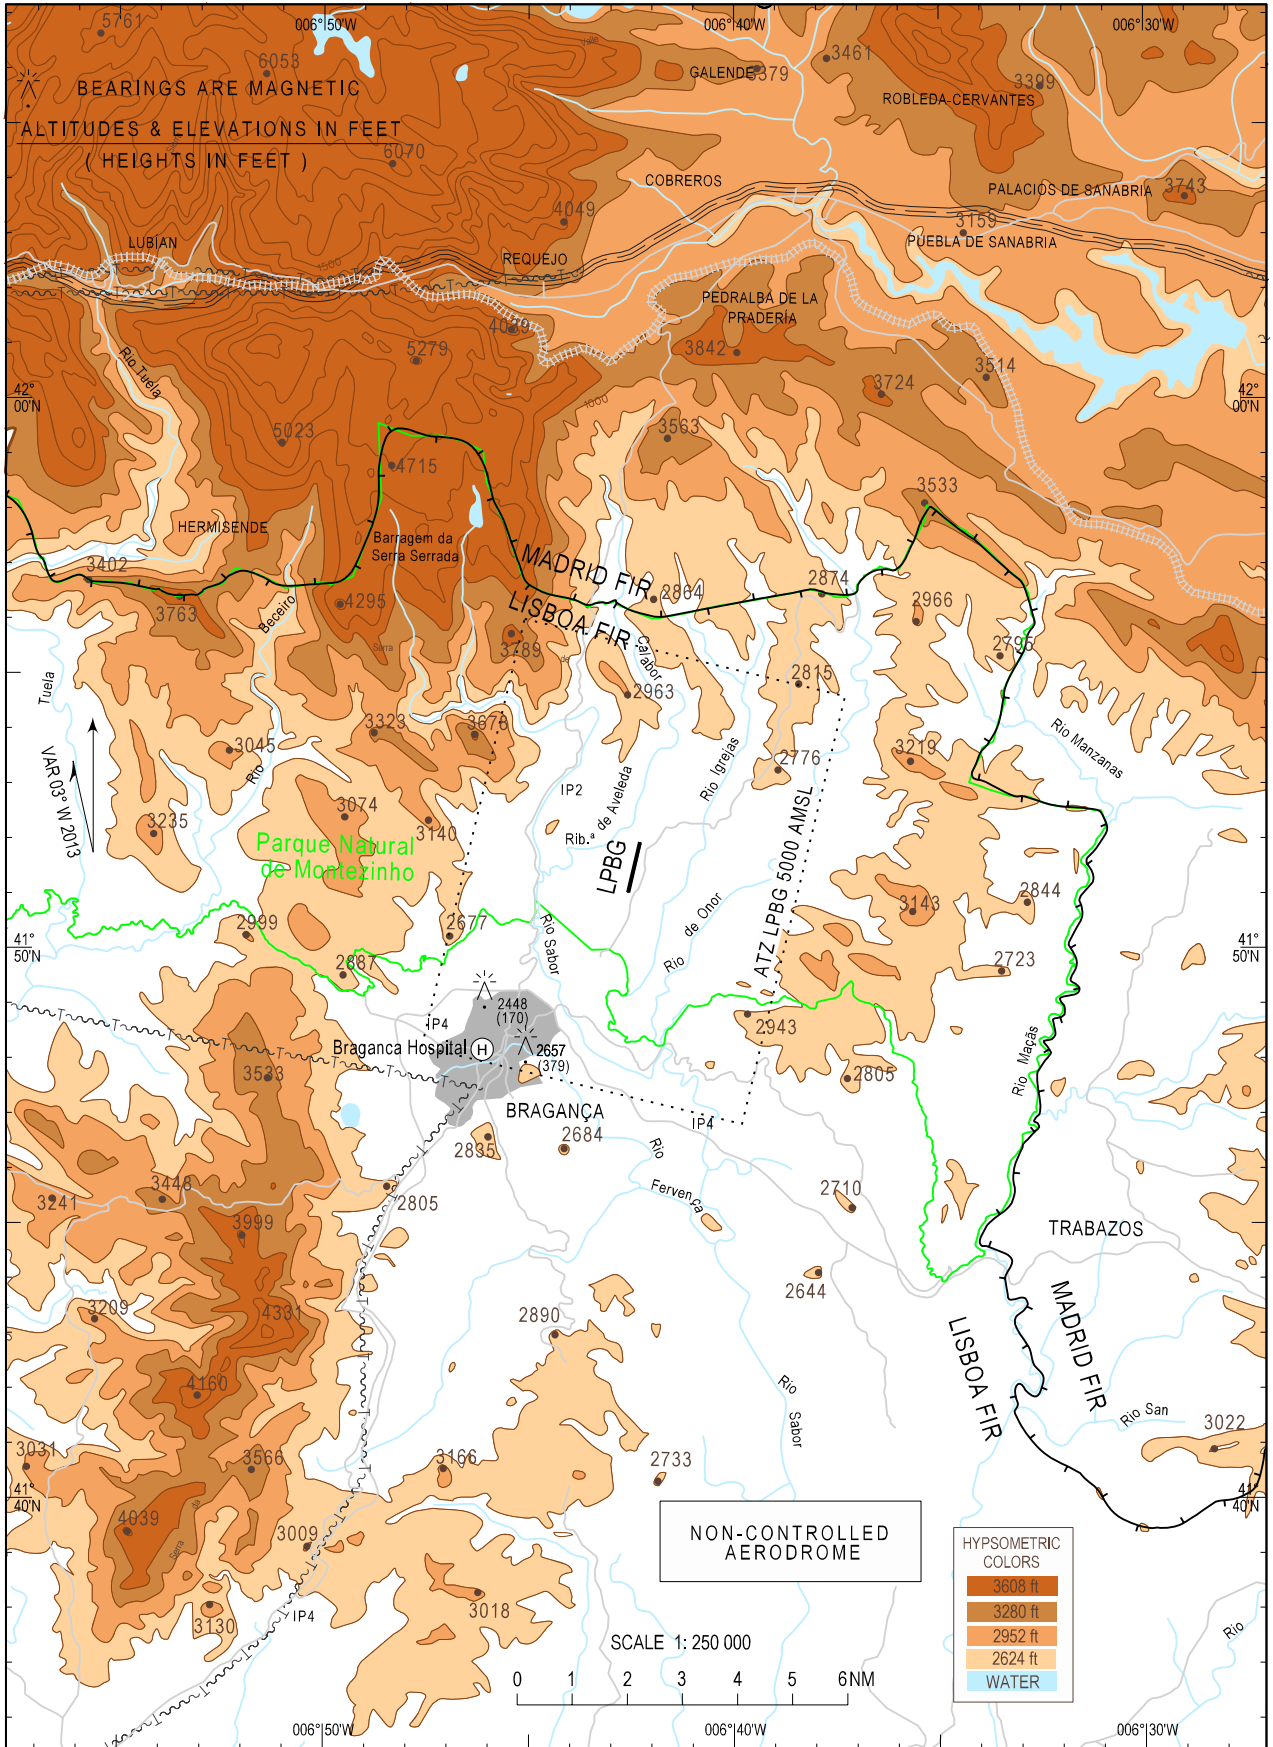

VISUAL
APPROACH
CHART - ICAO

AD ELEV 2278 ft
HEIGHTS RELATED
TO AD ELEV

AFIS 122.300
ACC 132.300

BRAGANÇA
LPBG

Inserted ATZ