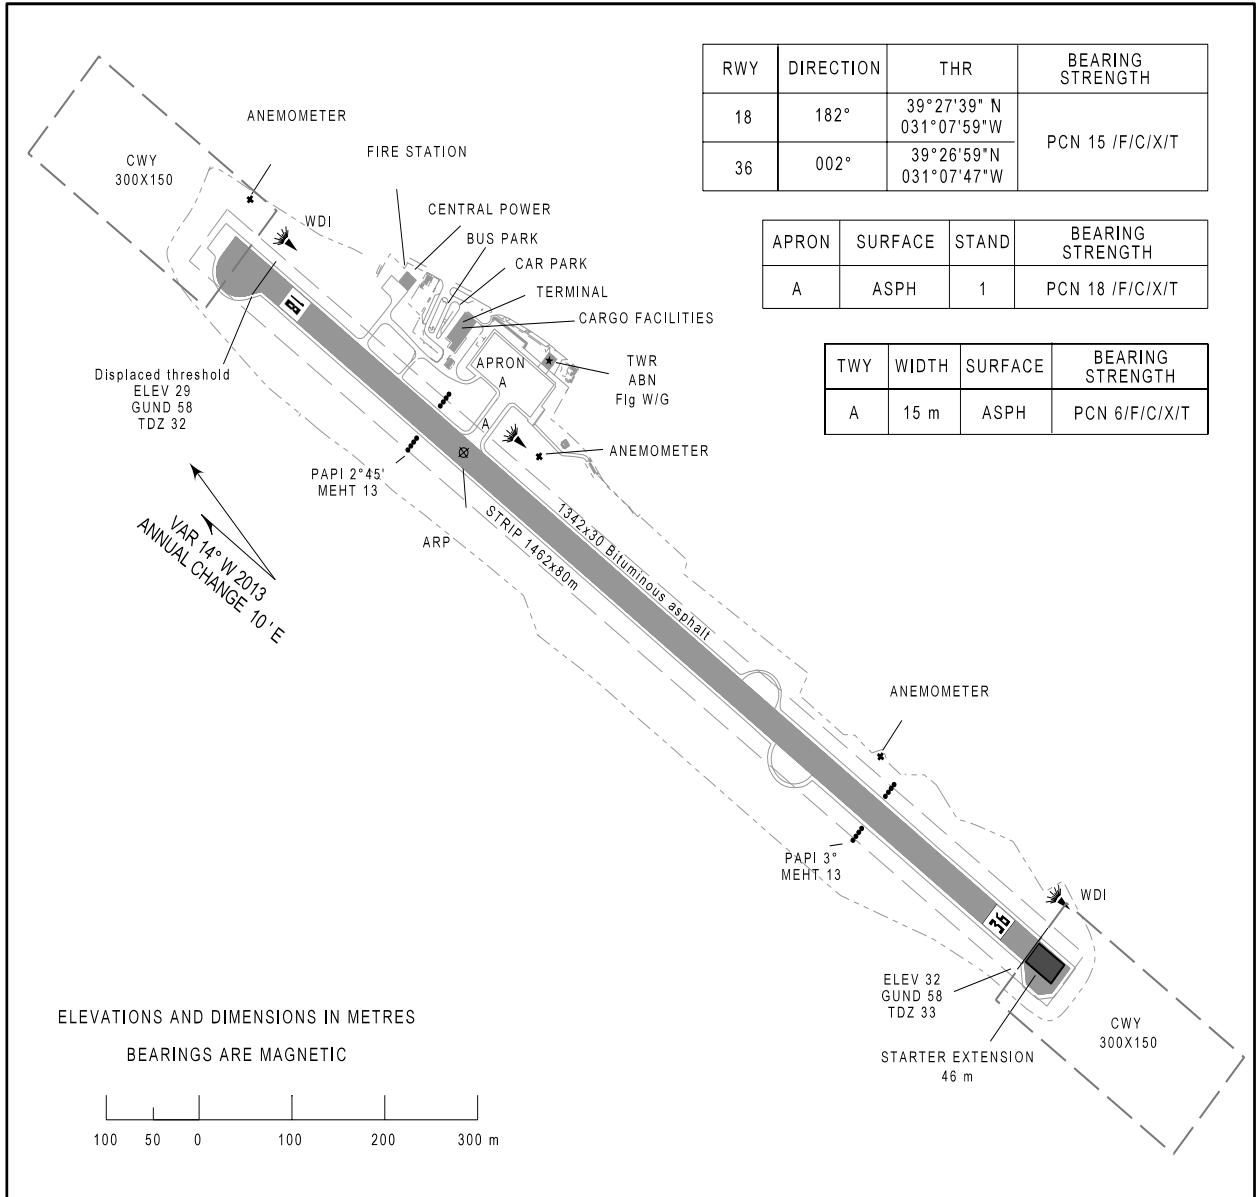

AERODROME CHART - ICAO 39°27'29"N  
031°07'56"W

ELEV 33 m

TWR 118.800  
APP 118.800

FLORES / LPFL

Page renumbered