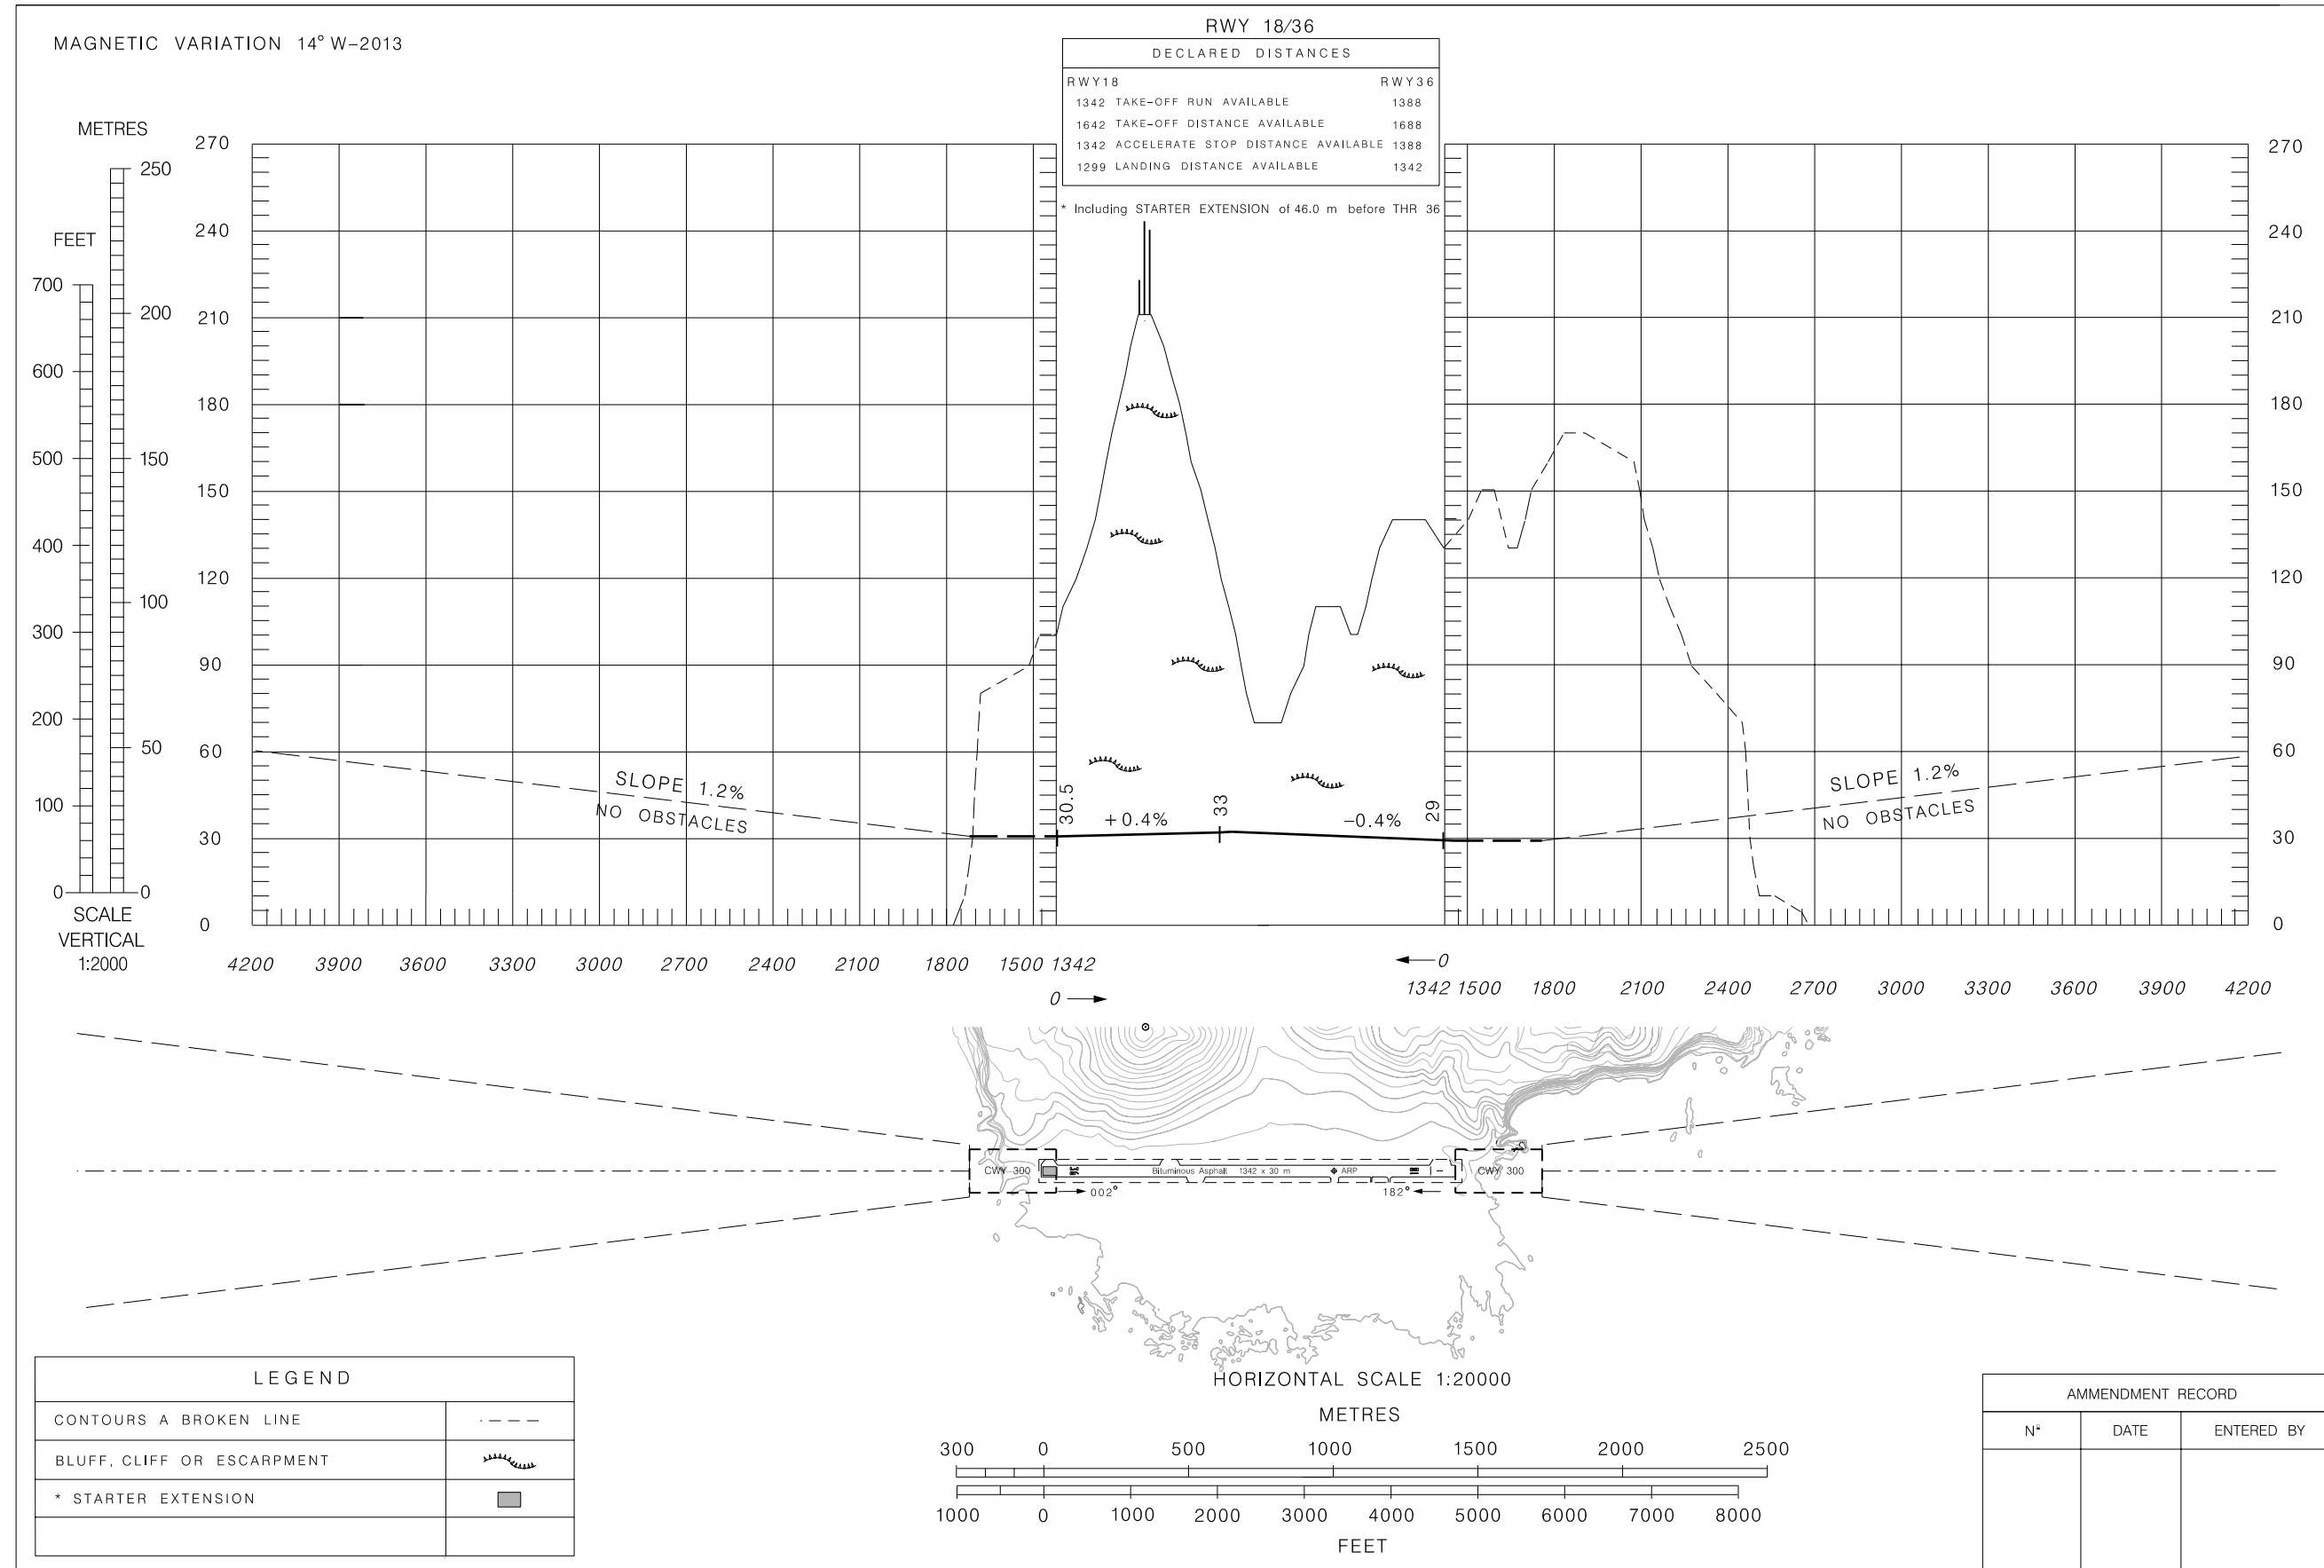

AERODROME OBSTACLE CHART – ICAO  
TYPE A (OPERATING LIMITATIONS)

DIMENSIONS AND ELEVATIONS IN METRES

FLORES

Page Renumbered