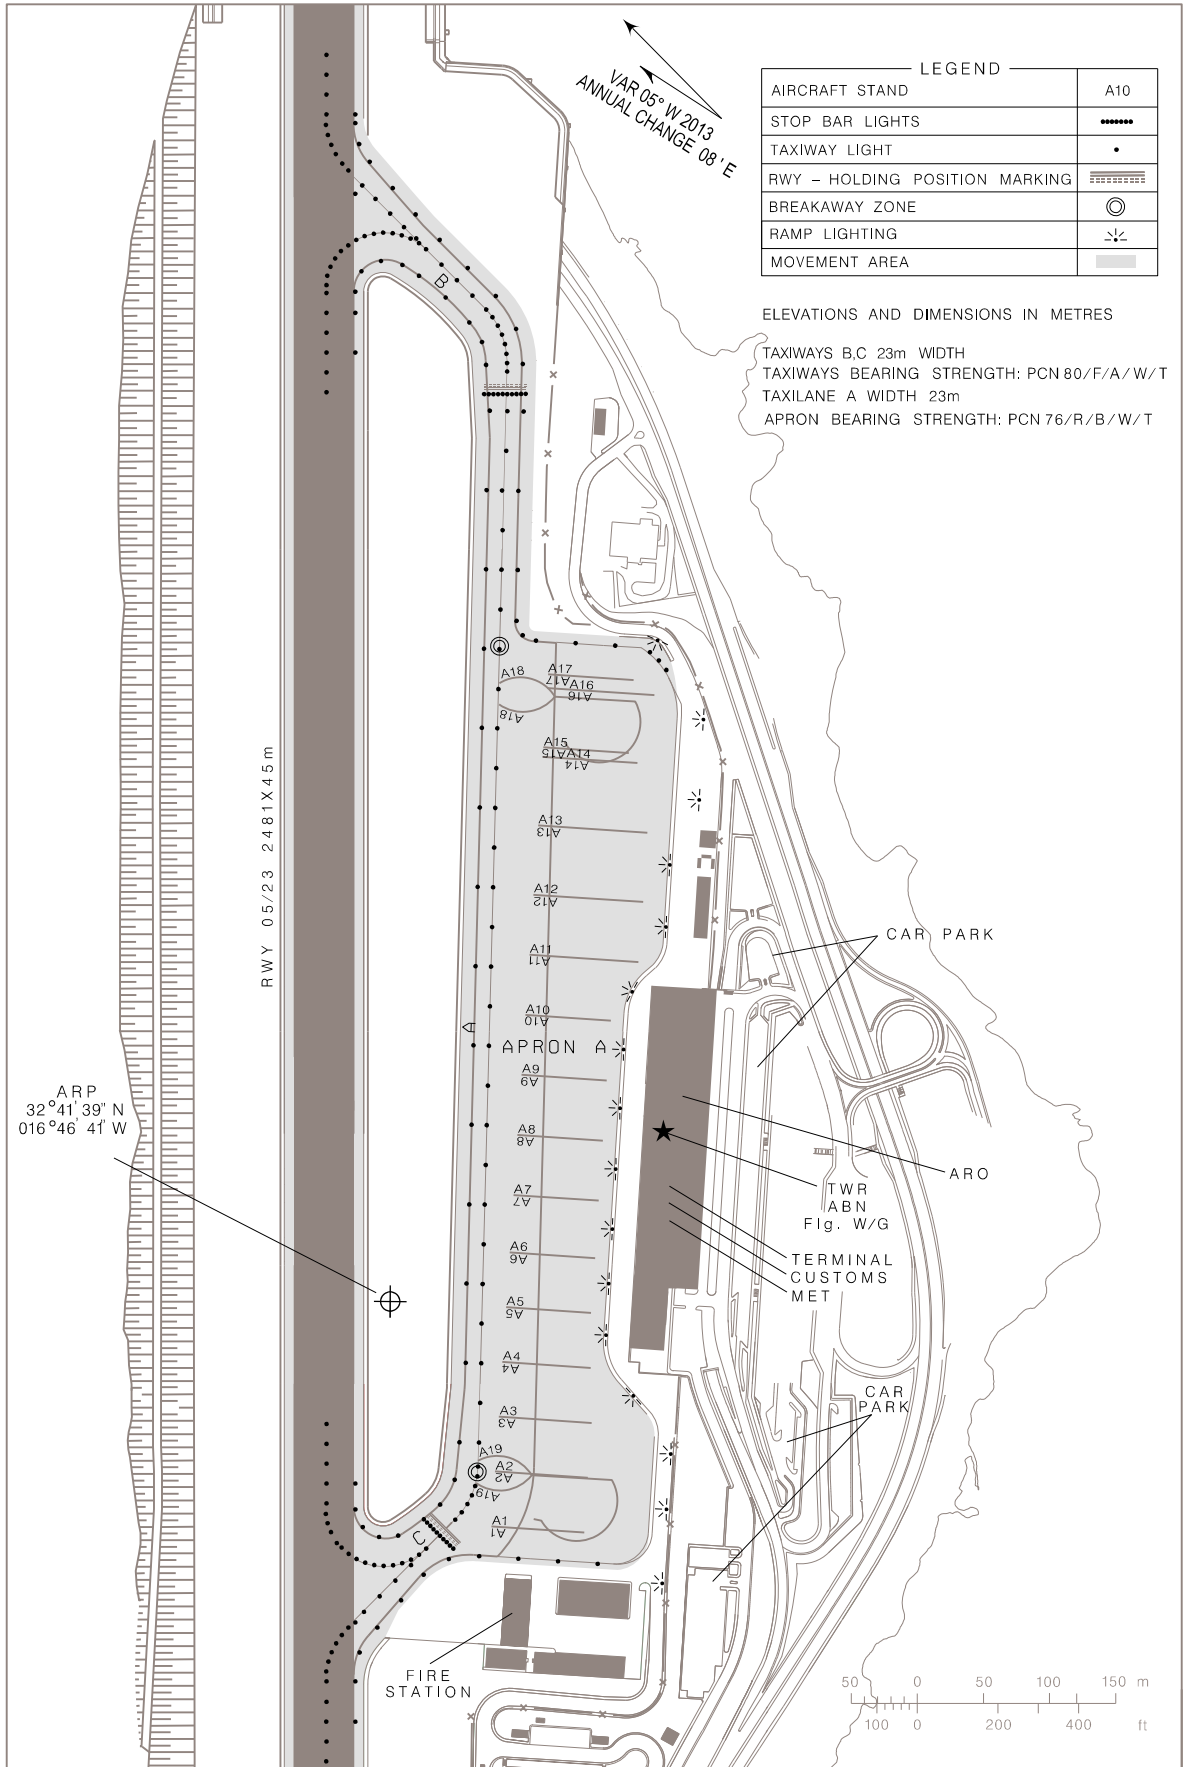

AIRCRAFT PARKING / DOCKING CHART - ICAO

APRON ELEV 49 m

ATIS 130.350
TWR 118.350

MADEIRA

ATIS FREQ changed