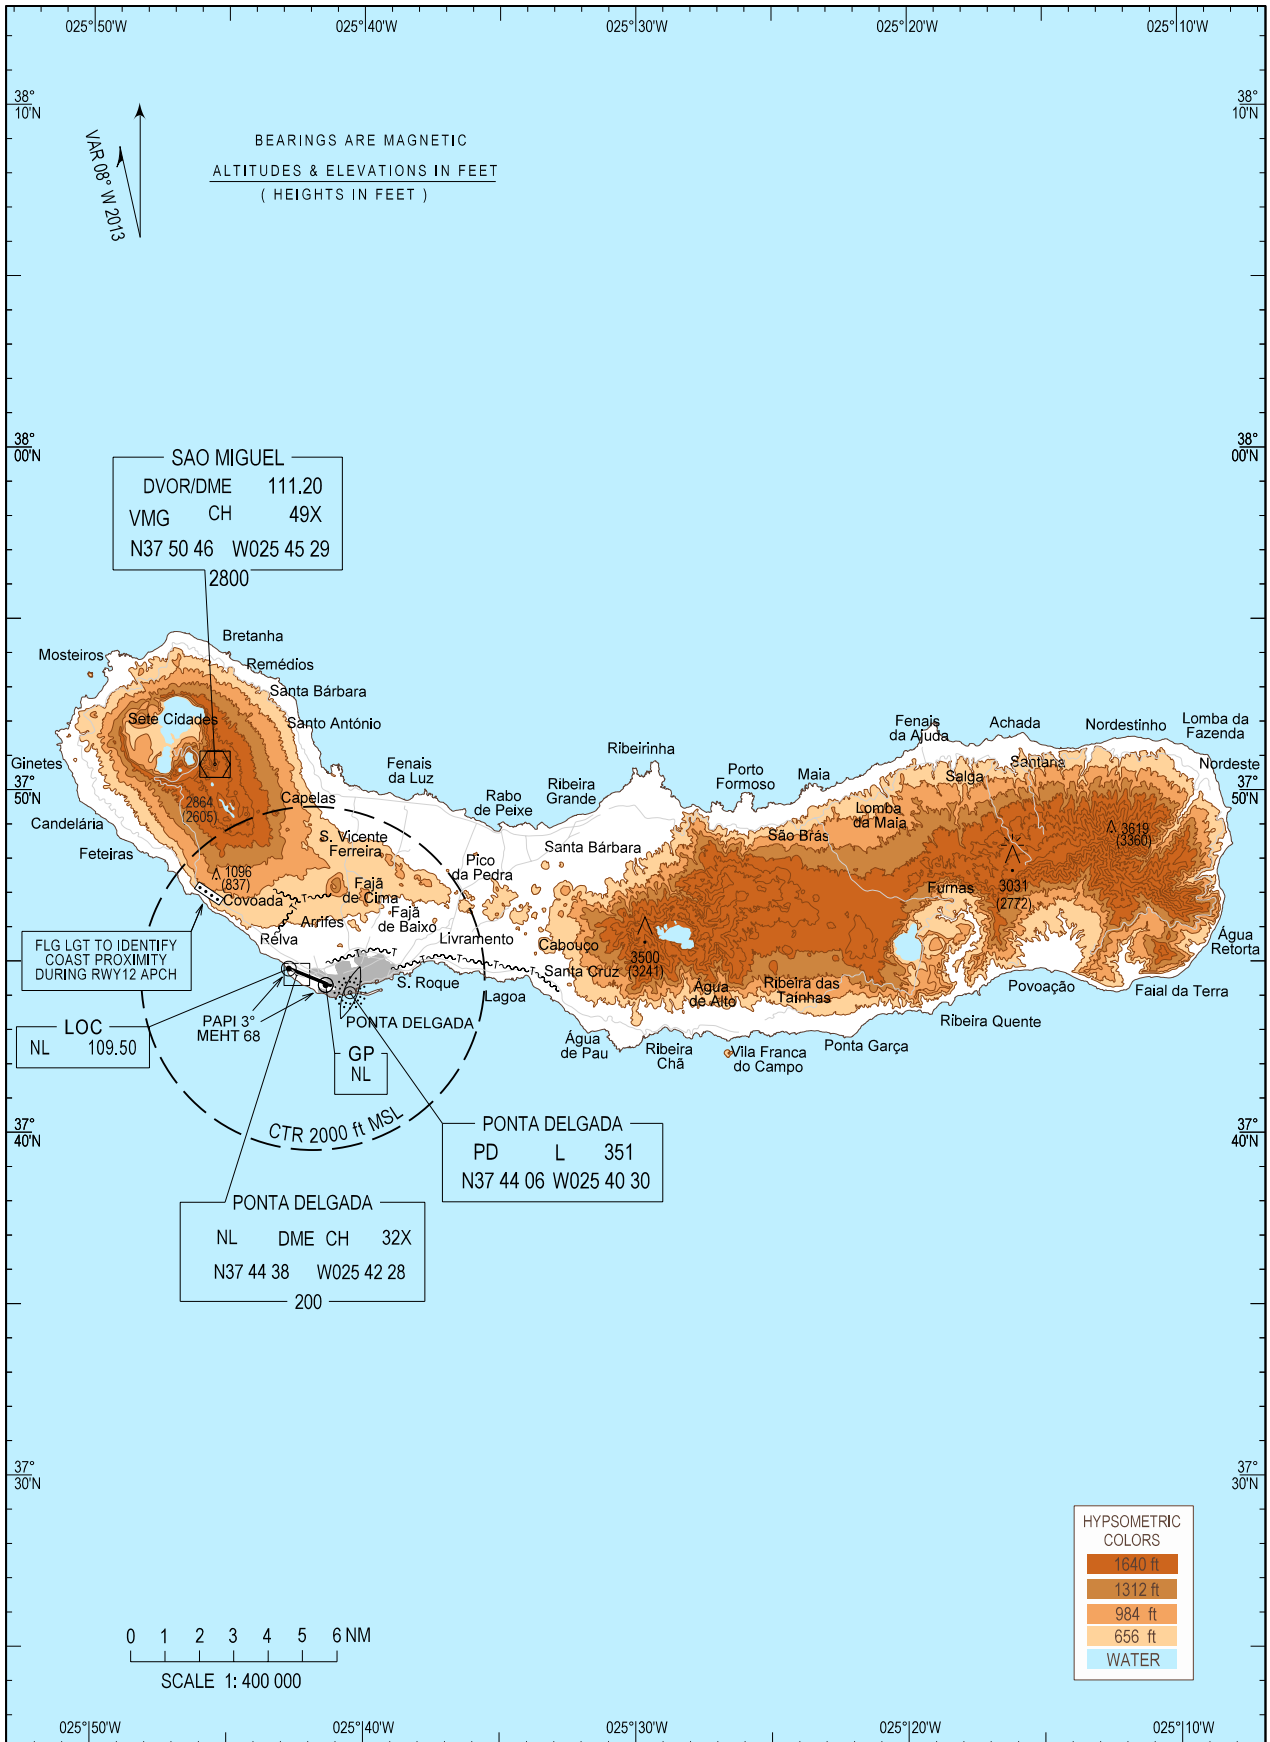

VISUAL
APPROACH
CHART - ICAO

AD ELEV 259 ft
HEIGHTS RELATED
TO AD ELEV

APP 119.400
TWR 118.300

PONTA DELGADA
LPPD

Page renumbered