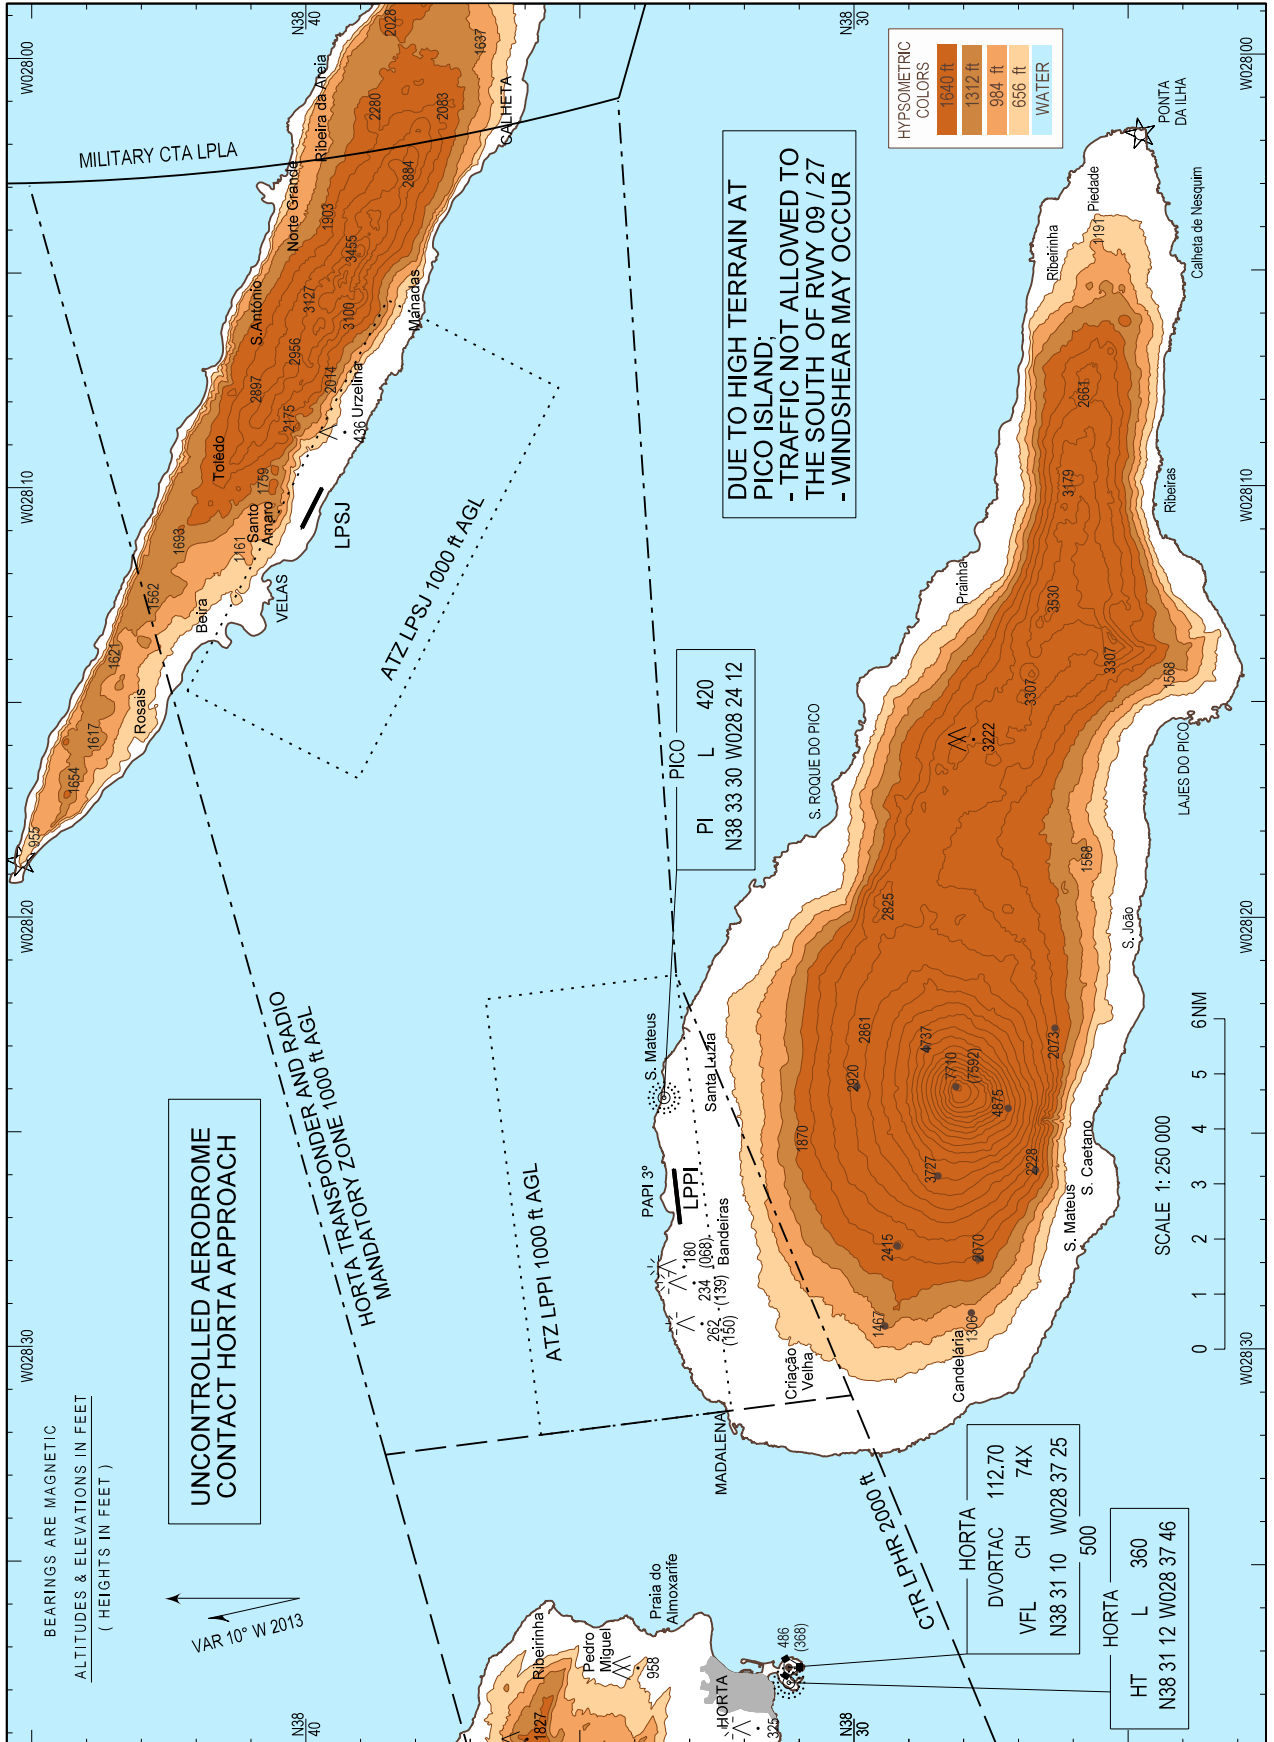

VISUAL APPROACH CHART - ICAO

AD ELEV 112 ft  
HEIGHTS RELATED TO AD ELEV

PICO AFIS - 122.700  
HORTA APP - 120.600  
SANTA MARIA TMA - 132.150

PICO  
LPPI

DUE TO HIGH TERRAIN AT PICO ISLAND:  
- TRAFFIC NOT ALLOWED TO THE SOUTH OF RWY 09 / 27  
- WINDSHEAR MAY OCCUR

MAG VAR updated