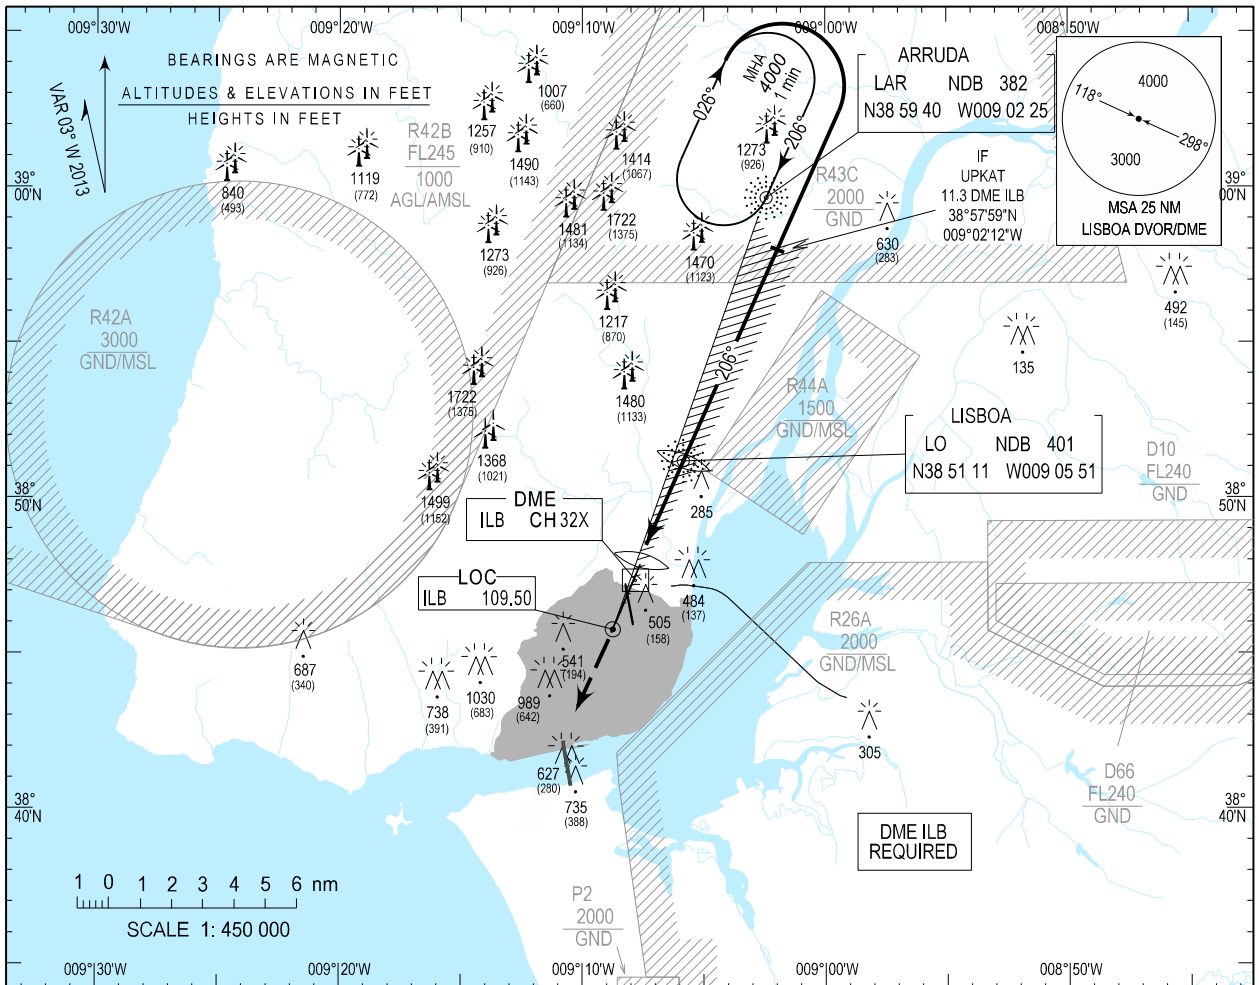

**INSTRUMENT  
APPROACH  
CHART - ICAO**

AD ELEV 374 ft  
HEIGHTS RELATED  
THR RWY 21 -ELEV 347 ft

**LISBOA ( LPPT )**

LOC Z RWY21

APP 119.100  
TWR 118.100

CTC APP removed from MISSED APPROACH.