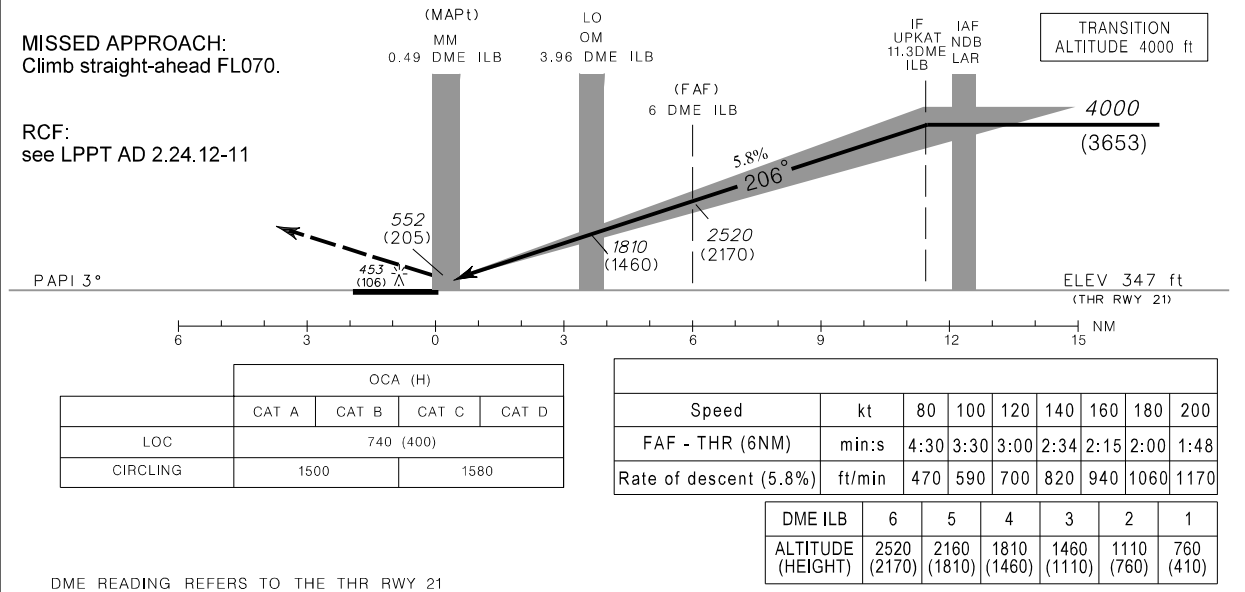

**INSTRUMENT  
APPROACH  
CHART - ICAO**

AD ELEV 374 ft  
HEIGHTS RELATED  
THR RWY 21 -ELEV 347 ft

**LISBOA ( LPPT )**

LOC Z RWY21

APP 119.100  
TWR 118.100

CTC APP removed from MISSED APPROACH.