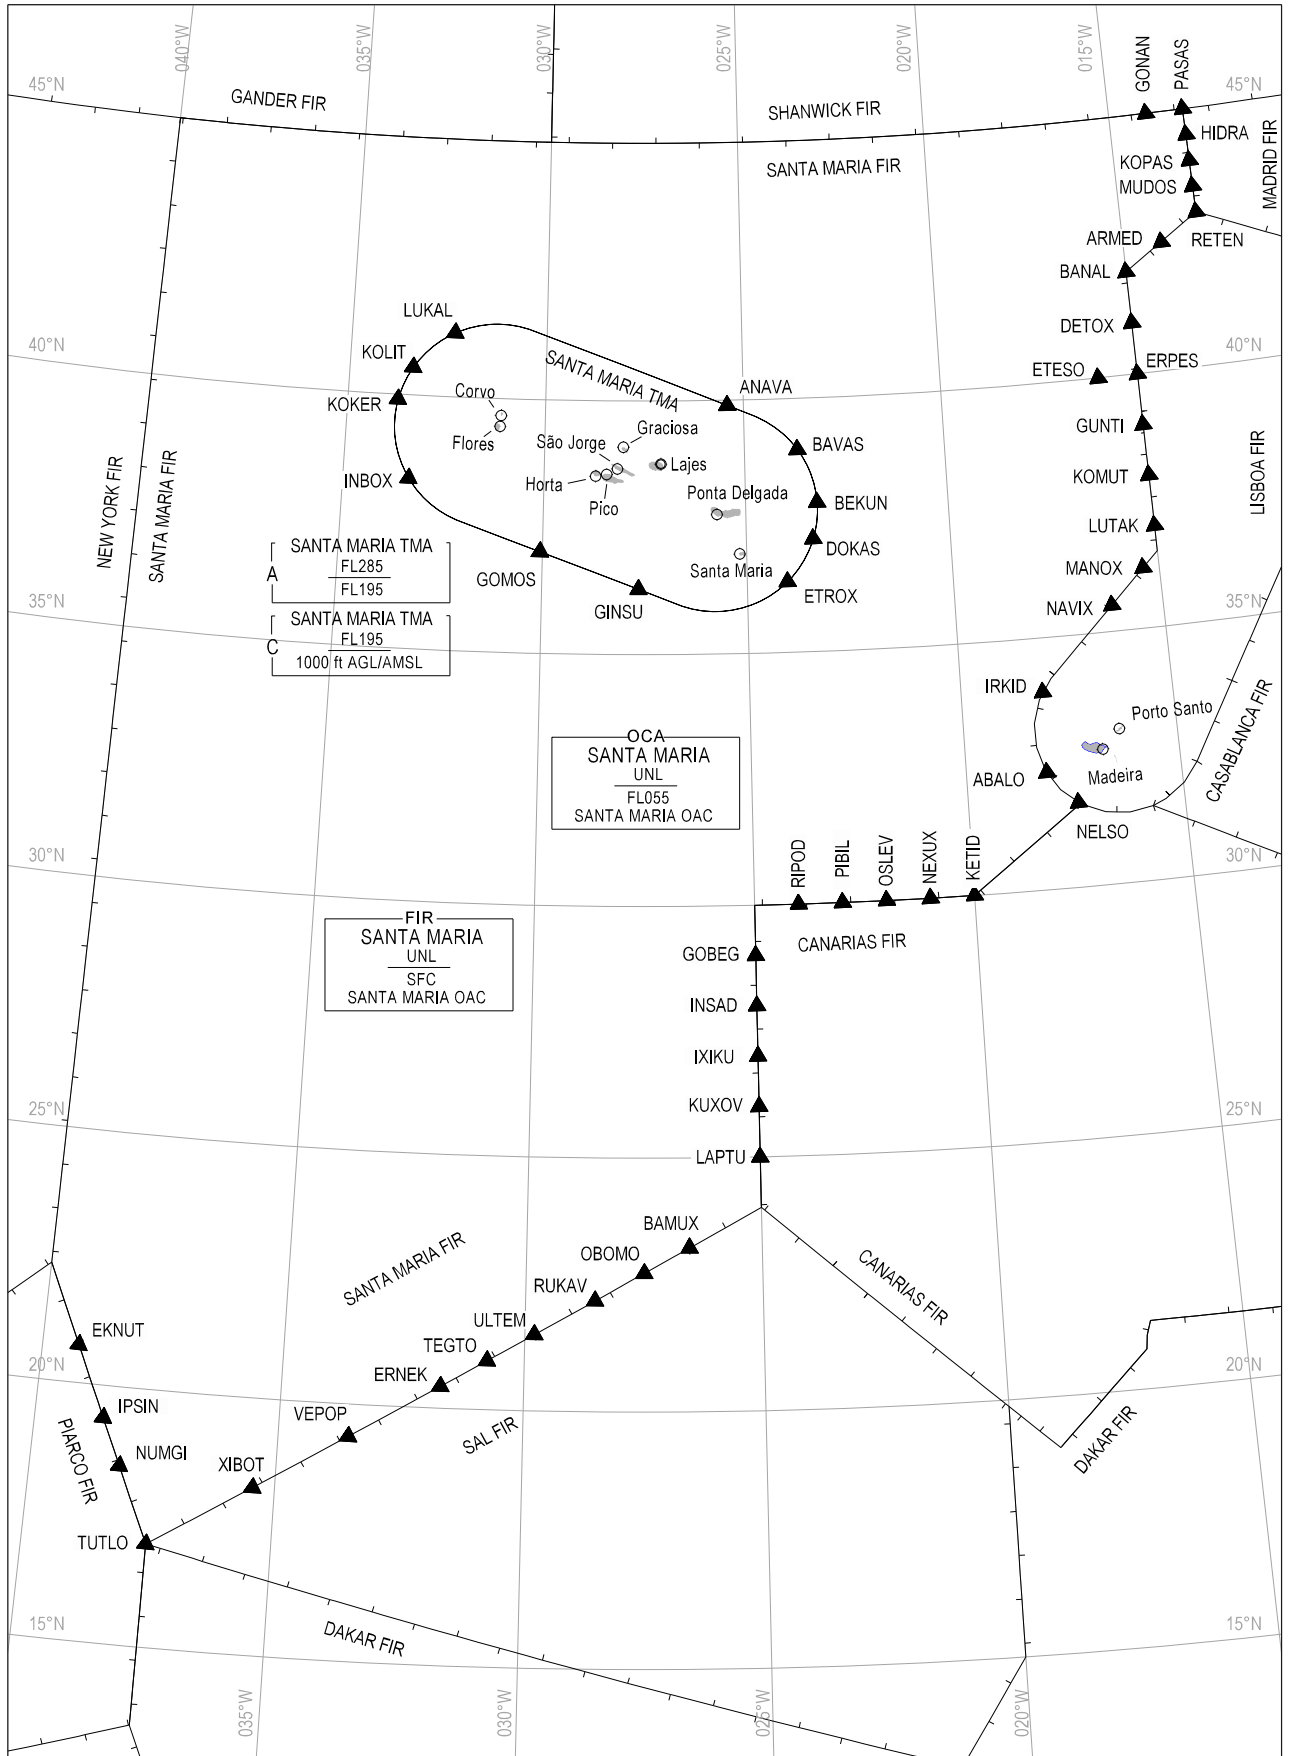

# AIR TRAFFIC SERVICE SYSTEM SANTA MARIA OCEANIC FIR ( LPPO )

WPT 4016N replaced by WPT ETESO