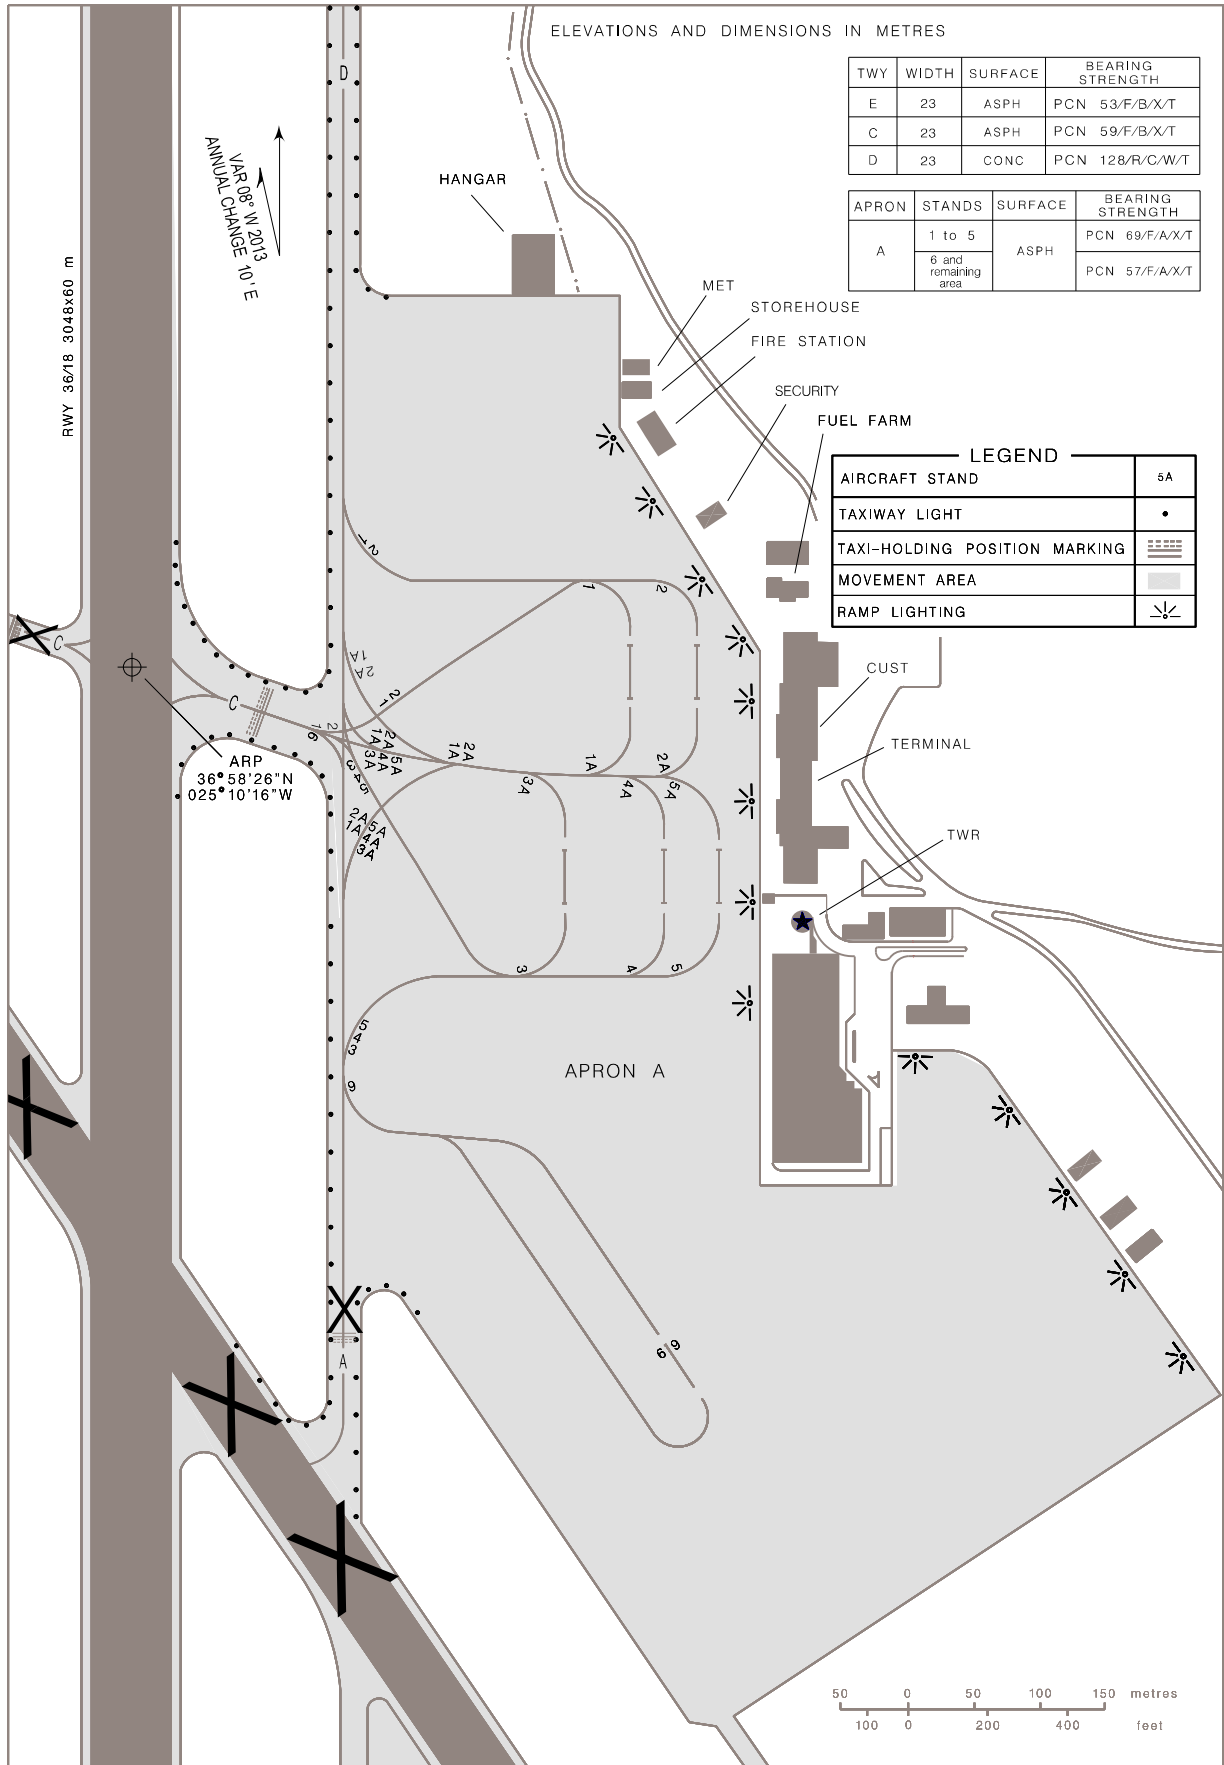

AIRCRAFT PARKING/
DOCKING CHART-ICAO

APRON ELEV.
99m

TWR 118.100

SANTA MARIA

TWY C and E strength changed.

THIS PAGE INTENTIONALLY LEFT BLANK