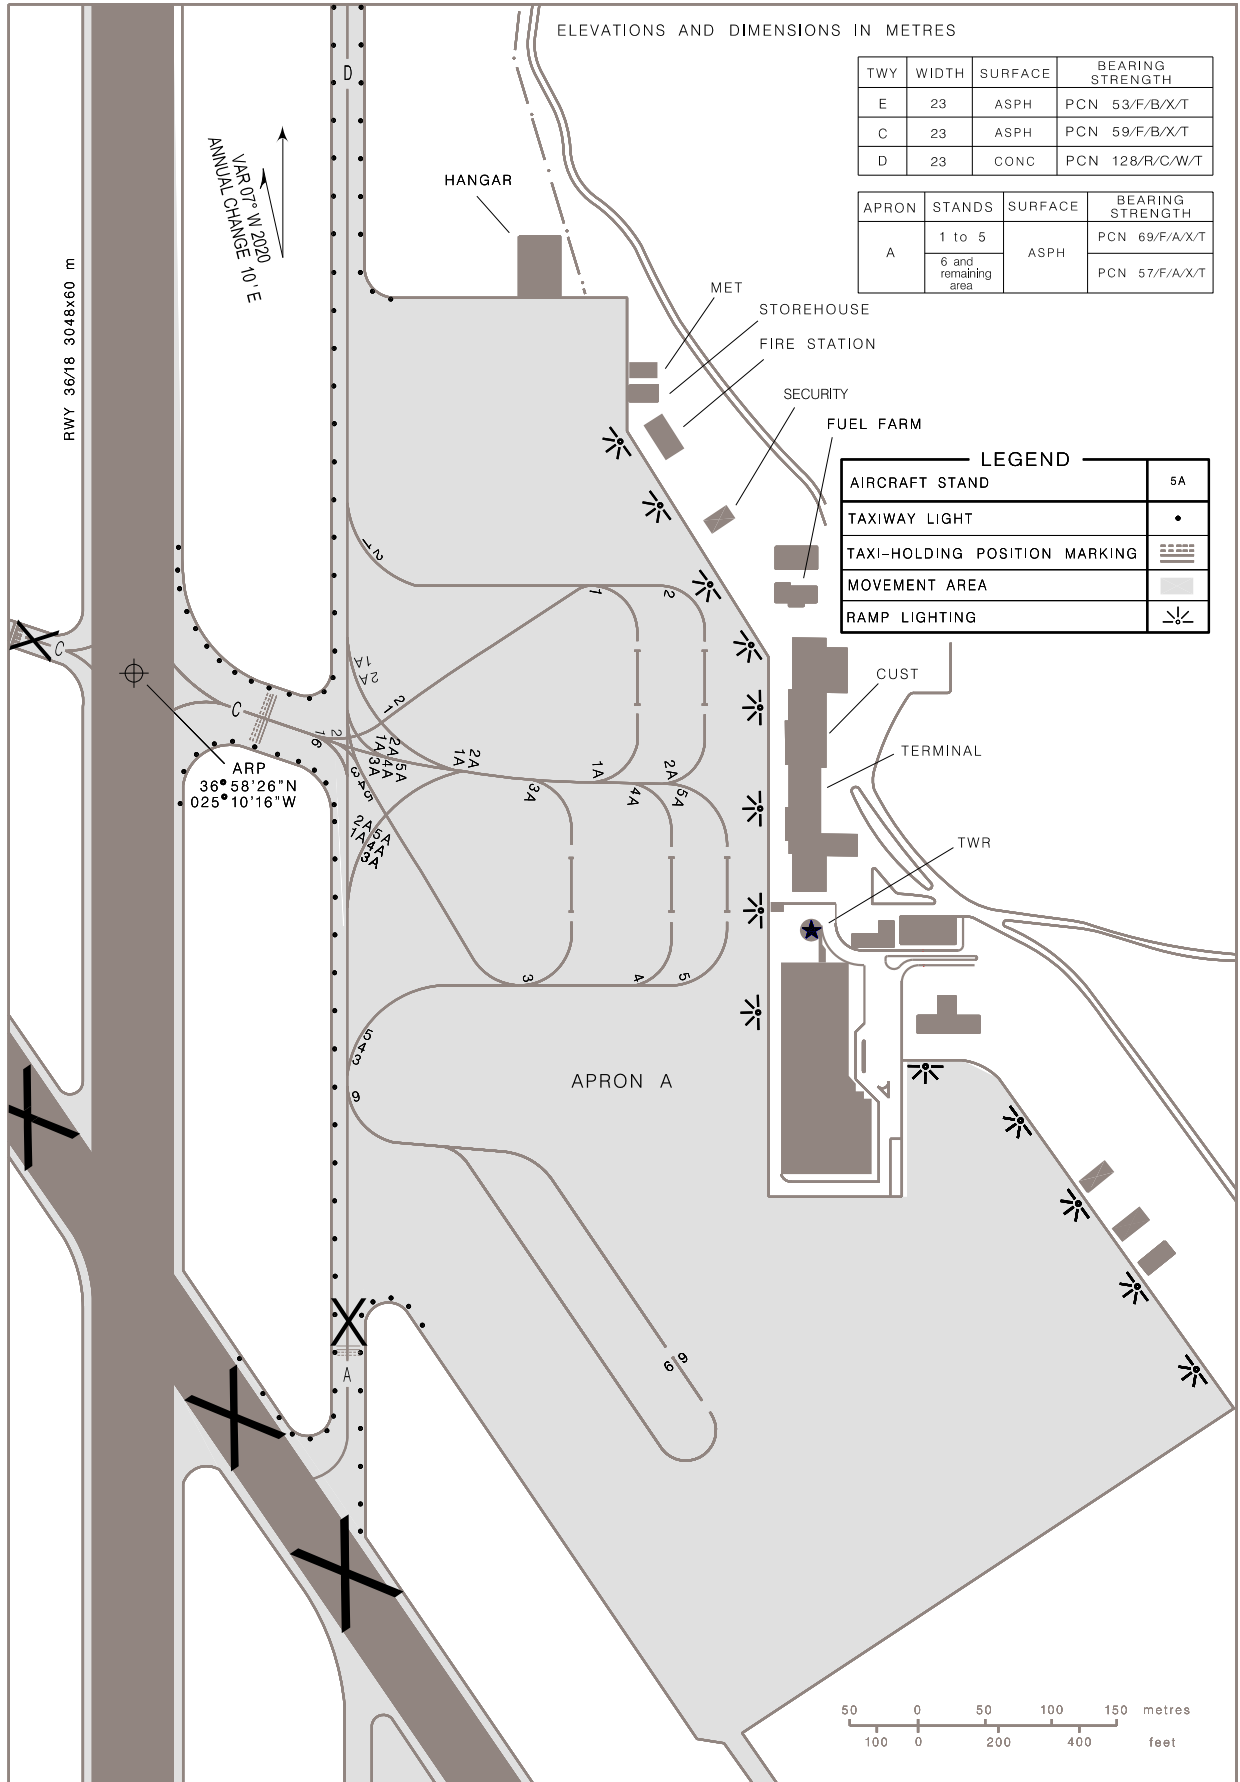

AIRCRAFT PARKING/
DOCKING CHART-ICAO

APRON ELEV.
99m

TWR 118.100

SANTA MARIA (LPAZ)

MAGVAR updated.

THIS PAGE INTENTIONALLY LEFT BLANK