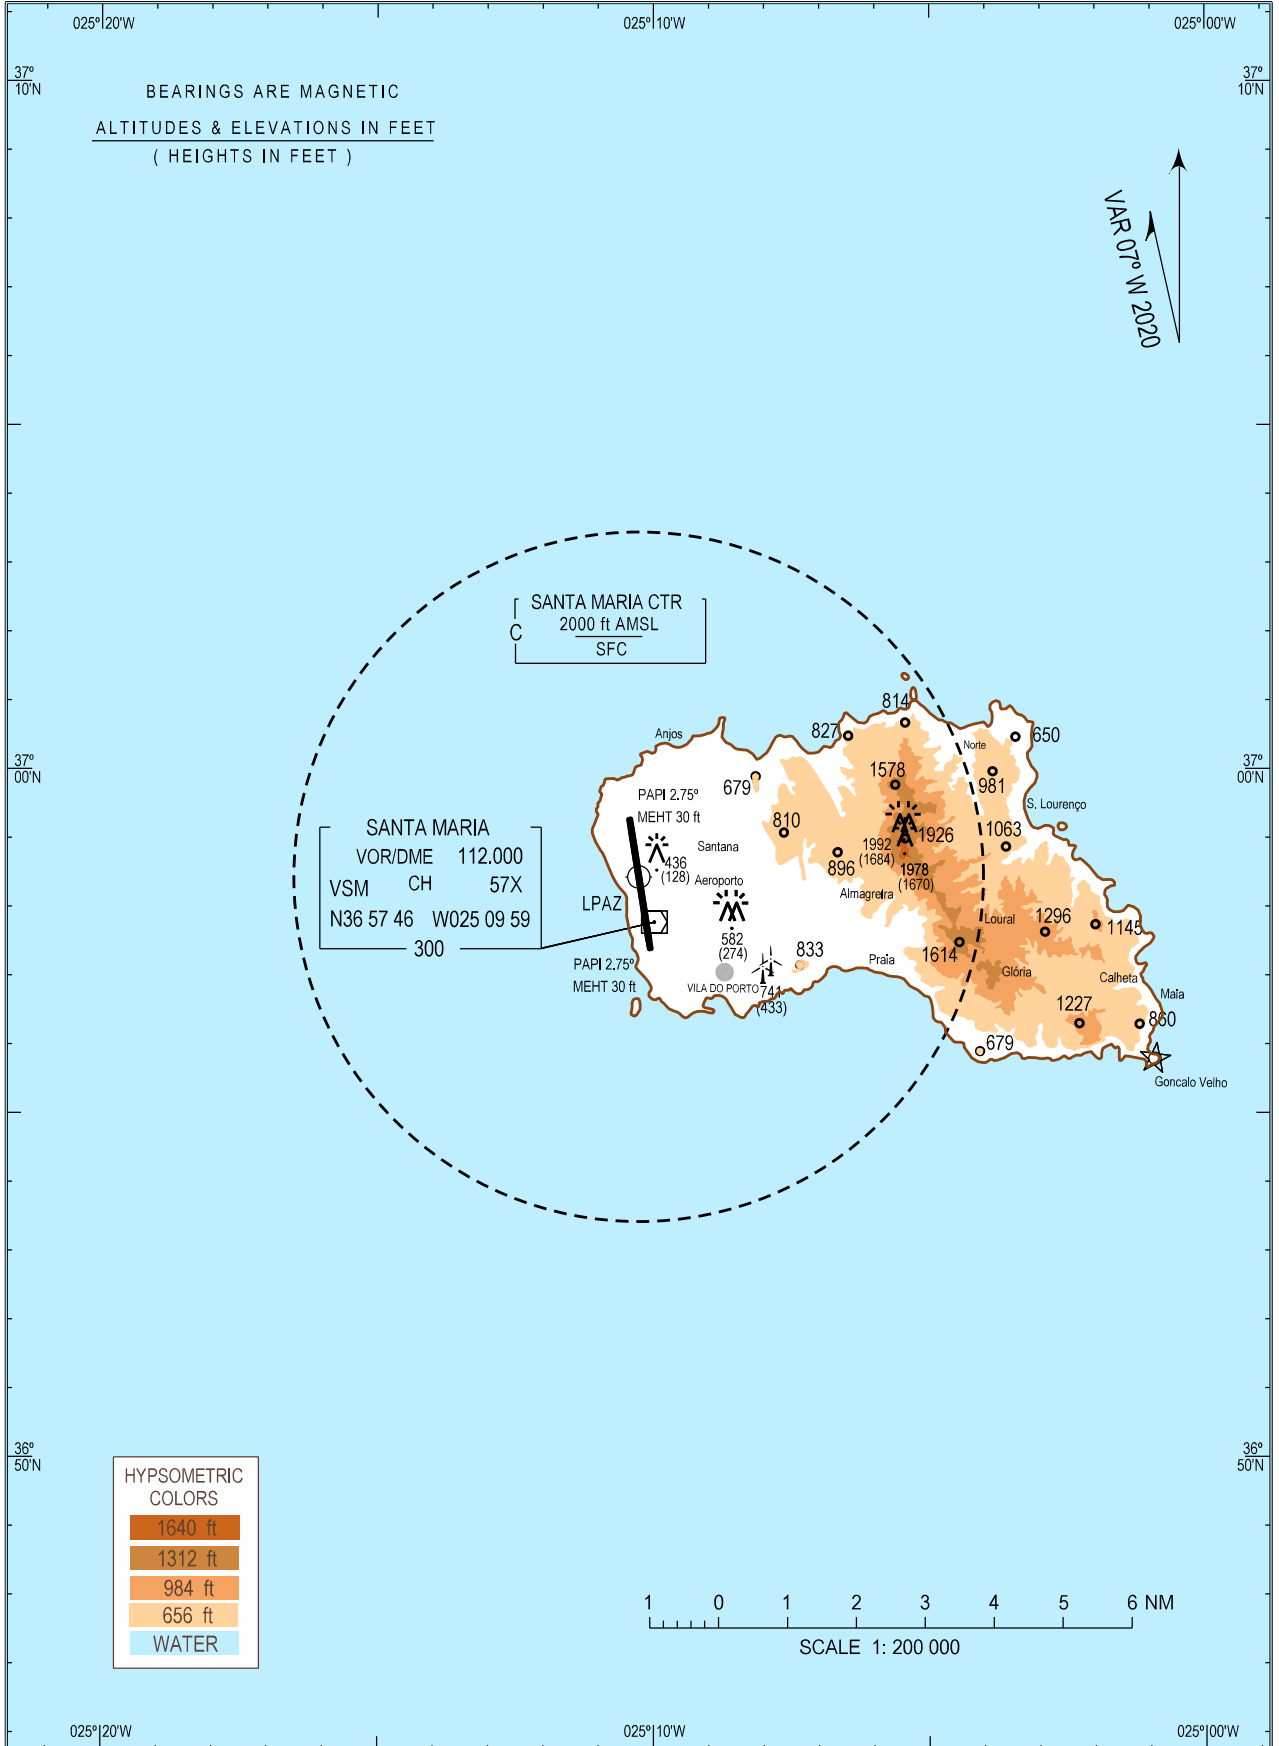

VISUAL
APPROACH
CHART - ICAO

AD ELEV 308 ft
HEIGHTS RELATED
TO AD ELEV

SANTA MARIA TOWER 118.100
PONTA DELGADA APPROACH 119.400

SANTA MARIA
(LPAZ)

CTR legend updated.

THIS PAGE INTENTIONALLY LEFT BLANK