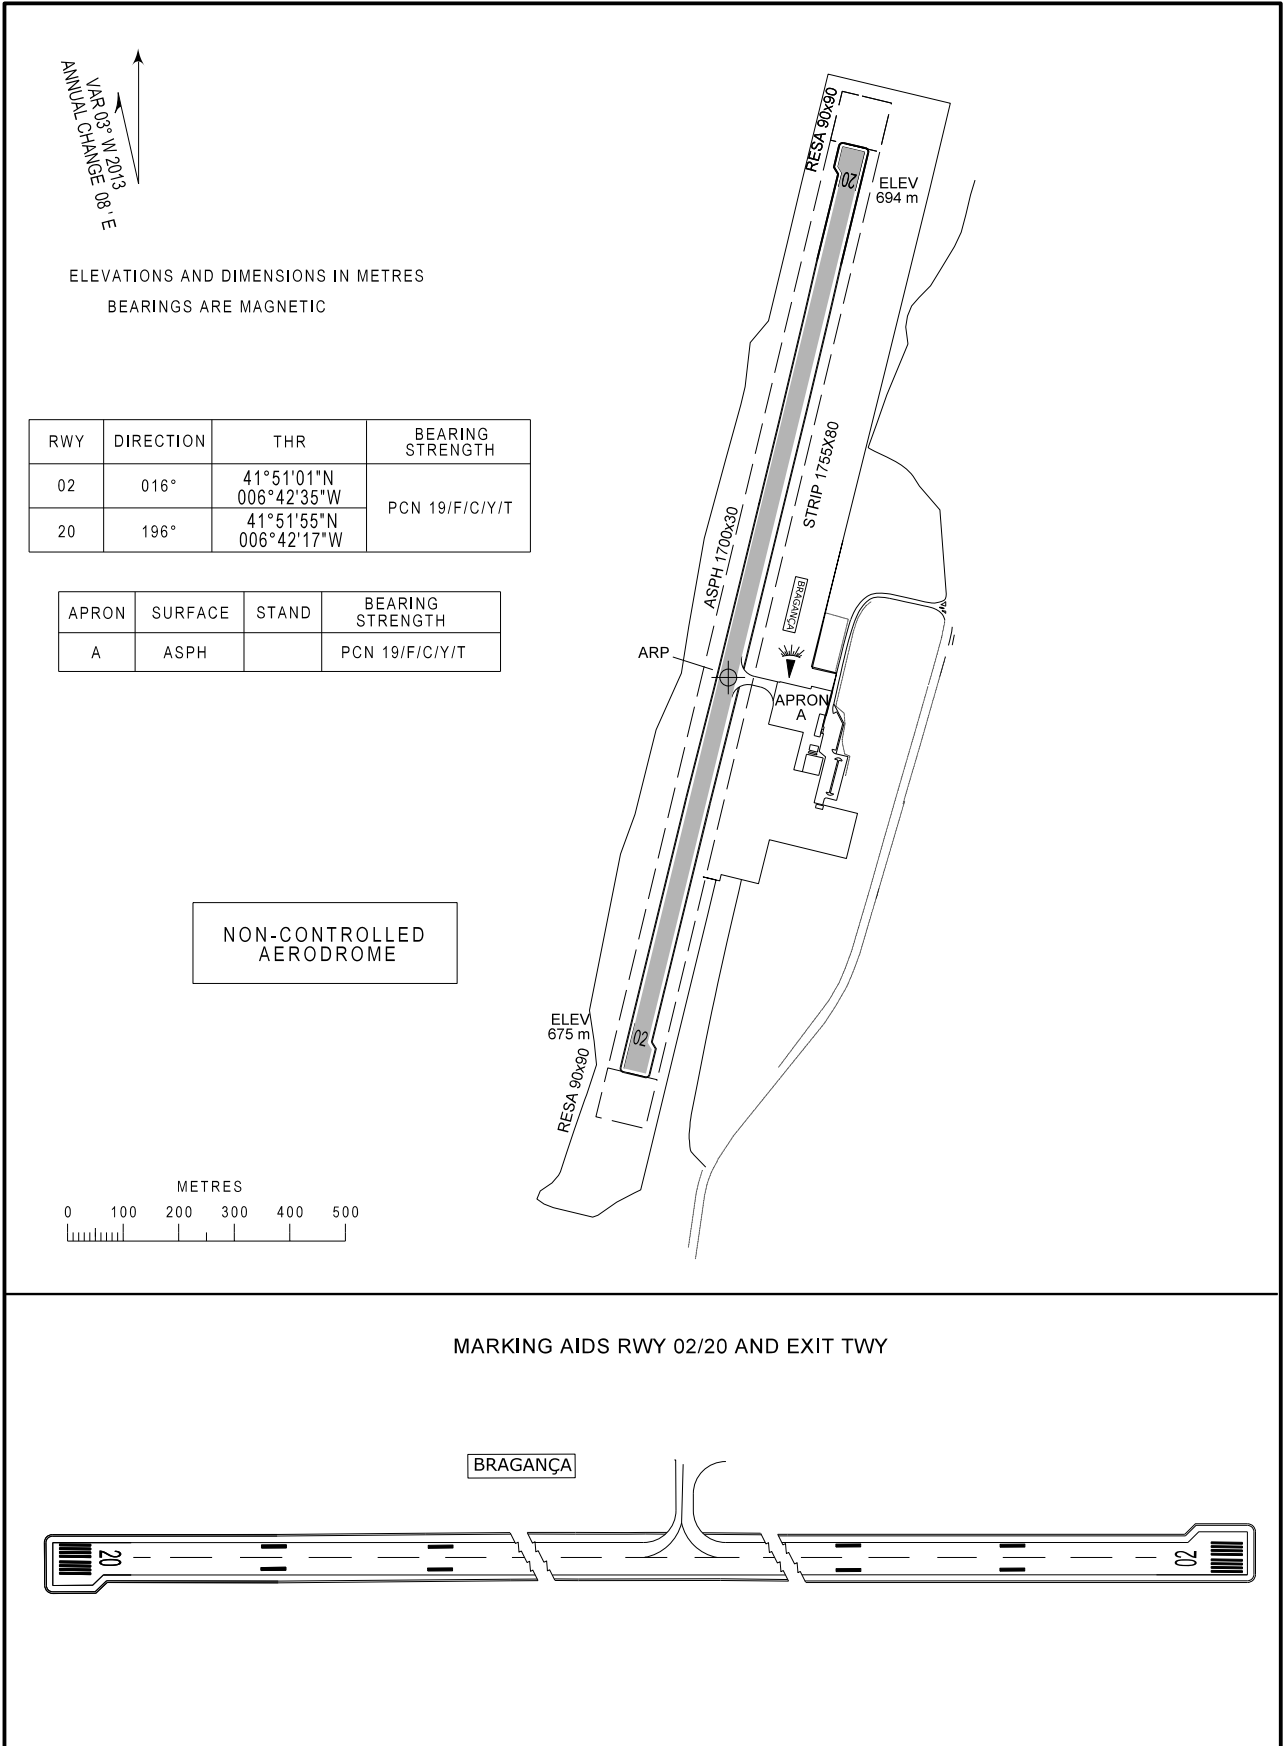

AERODROME CHART - ICAO

41°51'24"N
006°42'27"W ELEV 694 m

BRAGANÇA INFORMATION 122.305
LISBOA INFORMATION 130.905
LISBOA CONTROL 132.305

BRAGANÇA / LPBG

AFIS FREQ changed.

THIS PAGE INTENTIONALLY LEFT BLANK