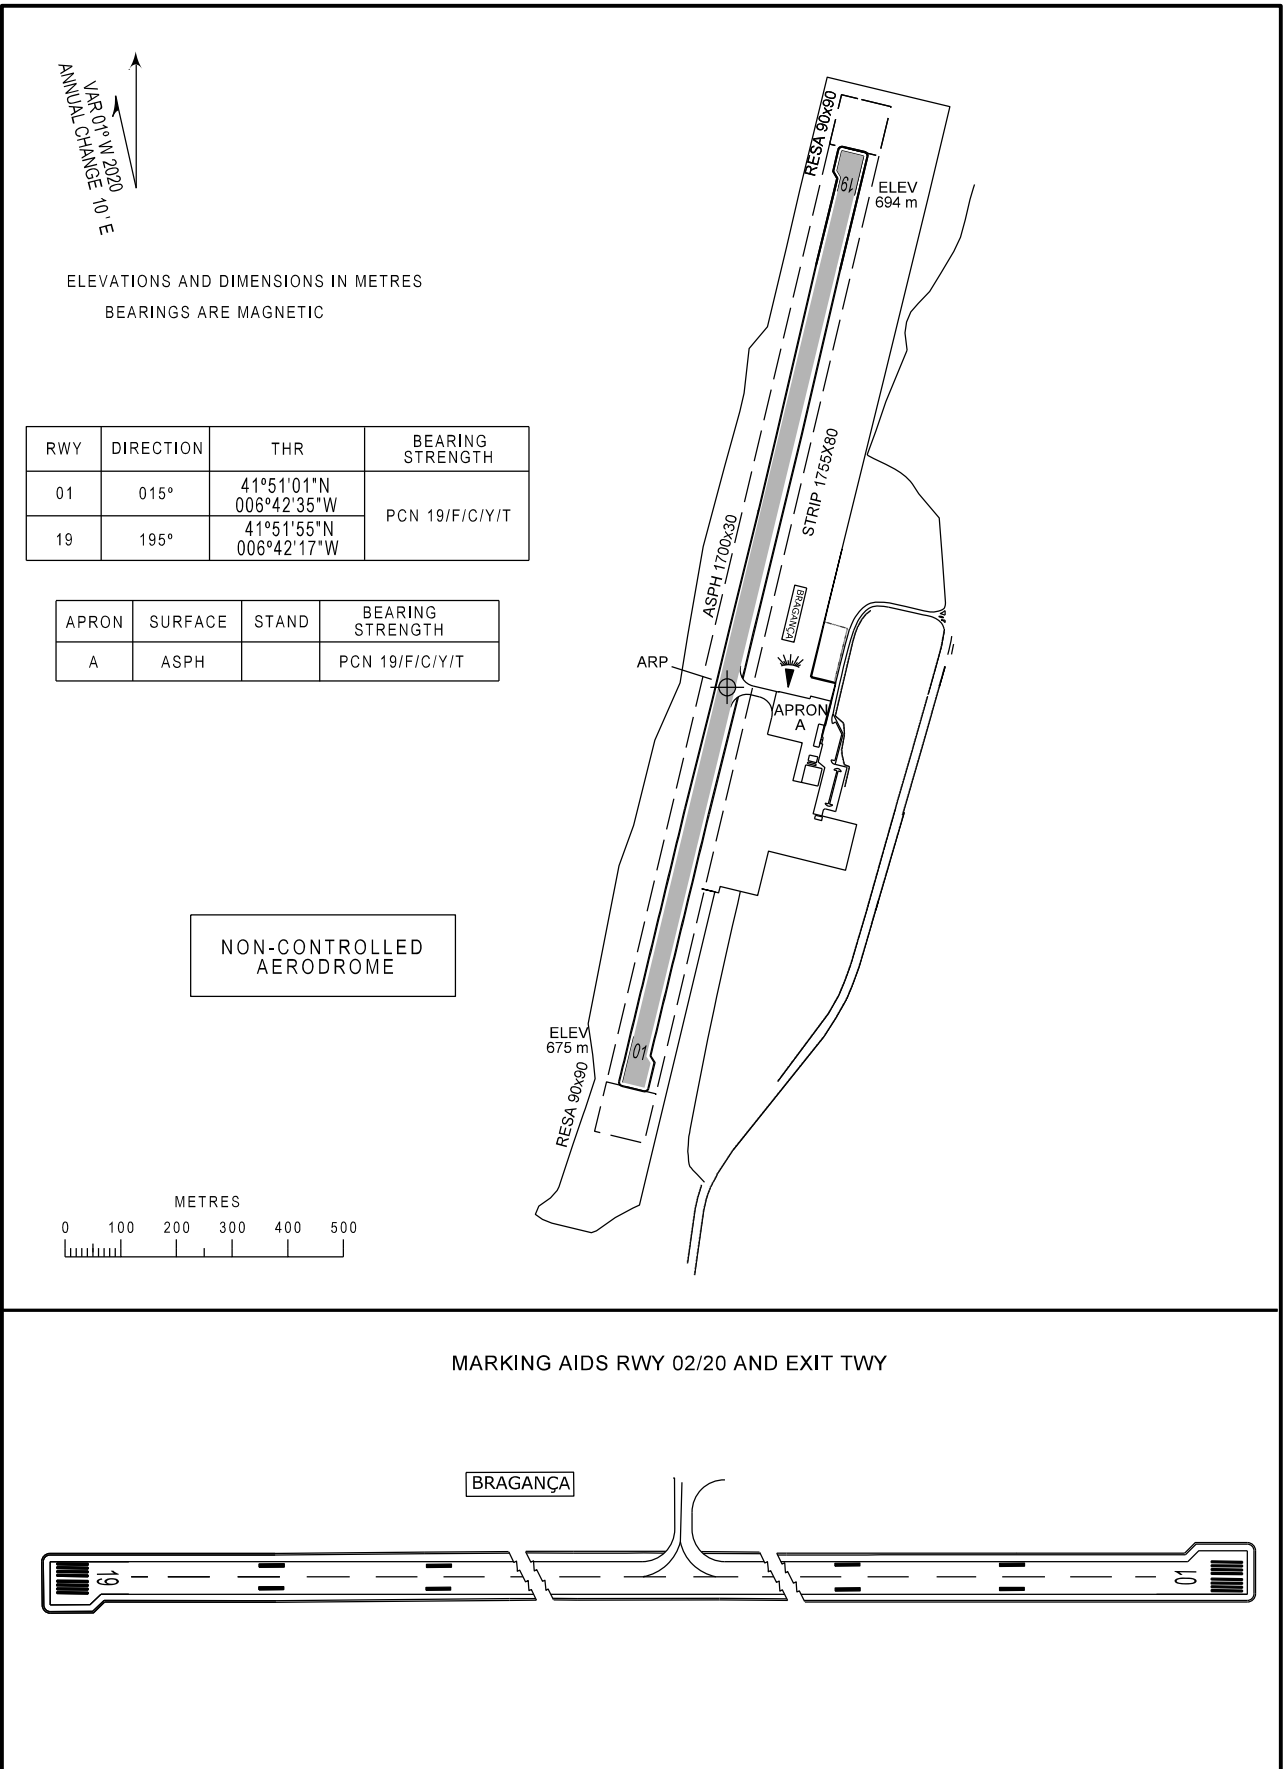

AERODROME CHART - ICAO

41°51'24"N
006°42'27"W ELEV 694 m

BRAGANÇA INFORMATION 122.305
LISBOA INFORMATION 130.905
LISBOA CONTROL 132.305

BRAGANÇA / LPBG

MAG VAR changed. RWY designators changed.

THIS PAGE INTENTIONALLY LEFT BLANK