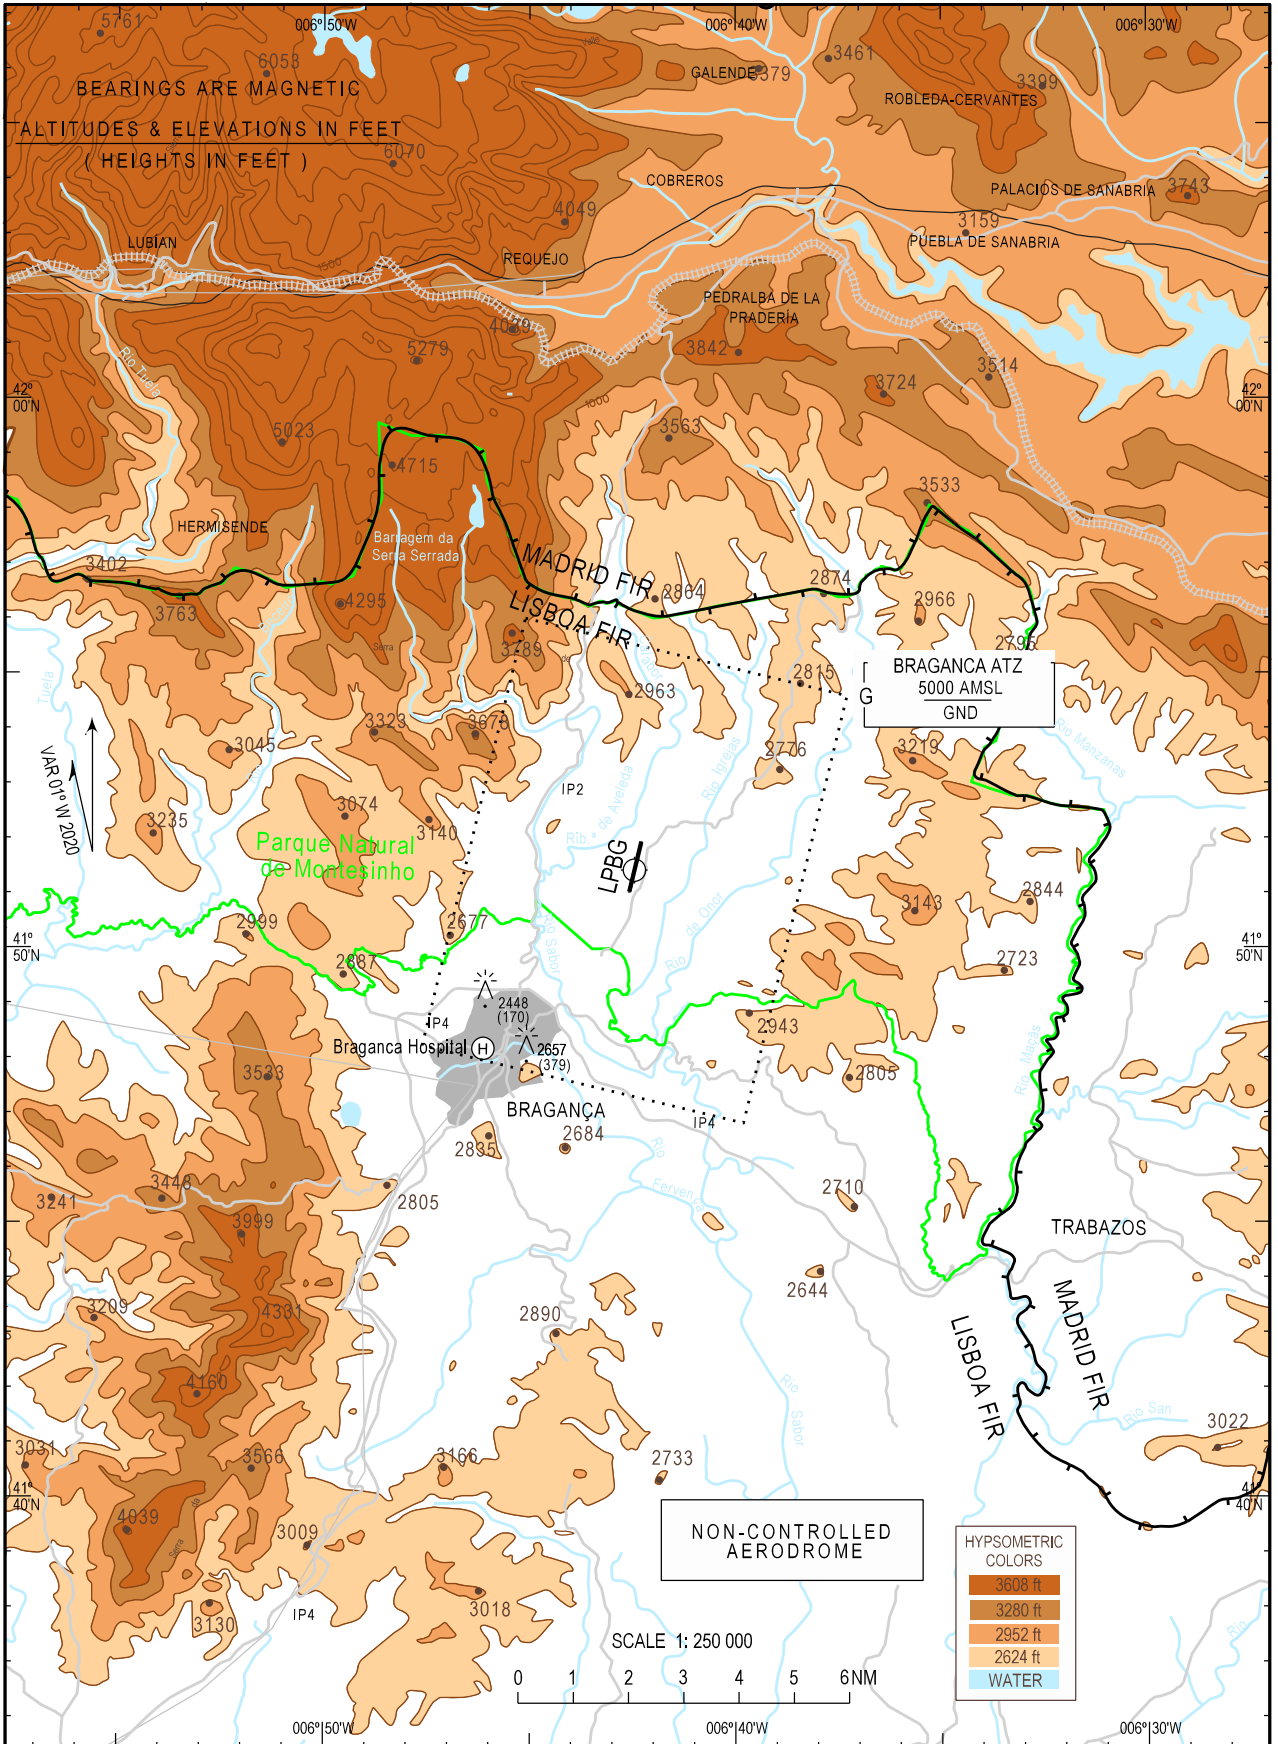

VISUAL  
APPROACH  
CHART - ICAO

AD ELEV 2278 ft  
HEIGHTS RELATED  
TO AD ELEV

LISBOA CONTROL 132.305  
LISBOA INFORMATION 130.905  
BRAGANÇA INFORMATION 122.305

BRAGANÇA  
LPBG

THIS PAGE INTENTIONALLY LEFT BLANK