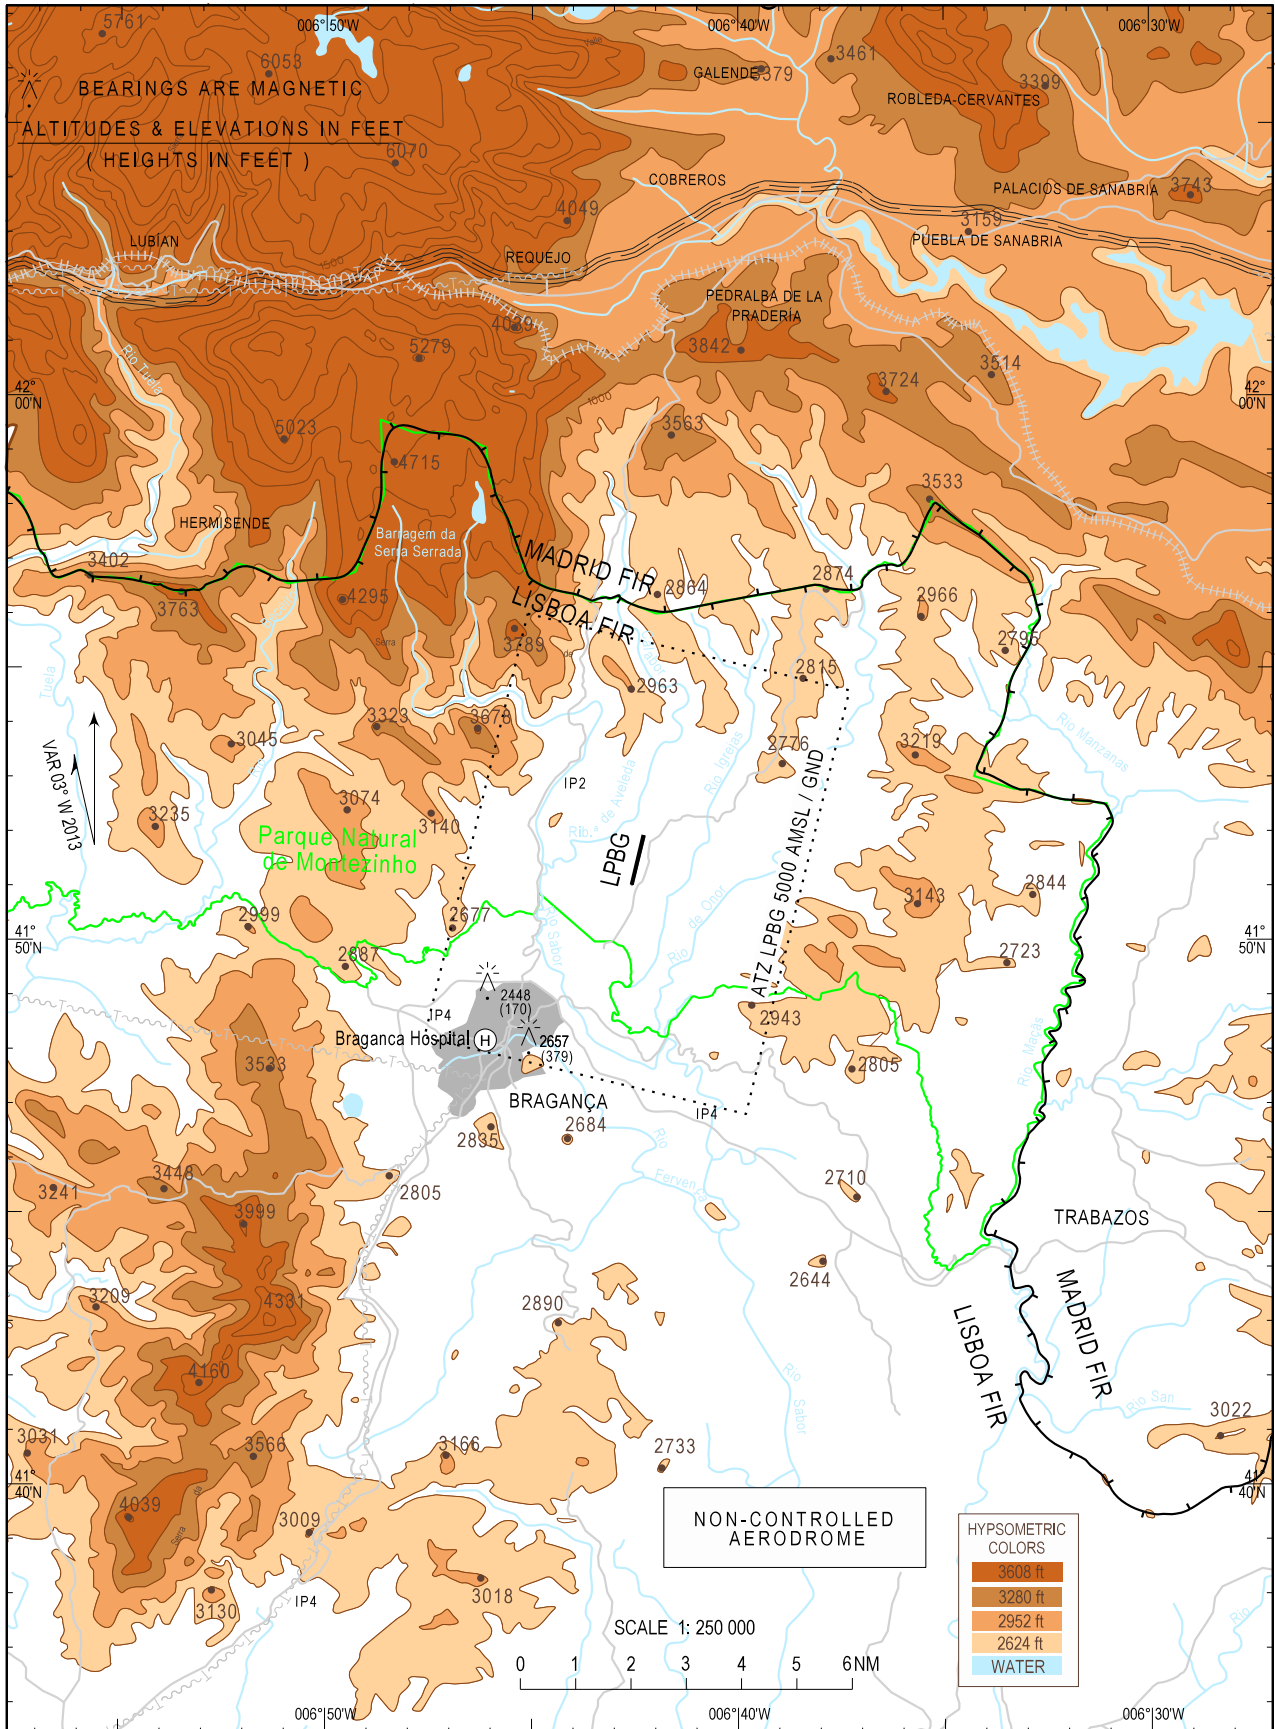

VISUAL  
APPROACH  
CHART - ICAO

AD ELEV 2278 ft  
HEIGHTS RELATED  
TO AD ELEV

LISBOA CONTROL 132.305  
LISBOA INFORMATION 130.905  
BRAGANÇA INFORMATION 122.305

BRAGANÇA  
LPBG

AFIS FREQ changed.

THIS PAGE INTENTIONALLY LEFT BLANK