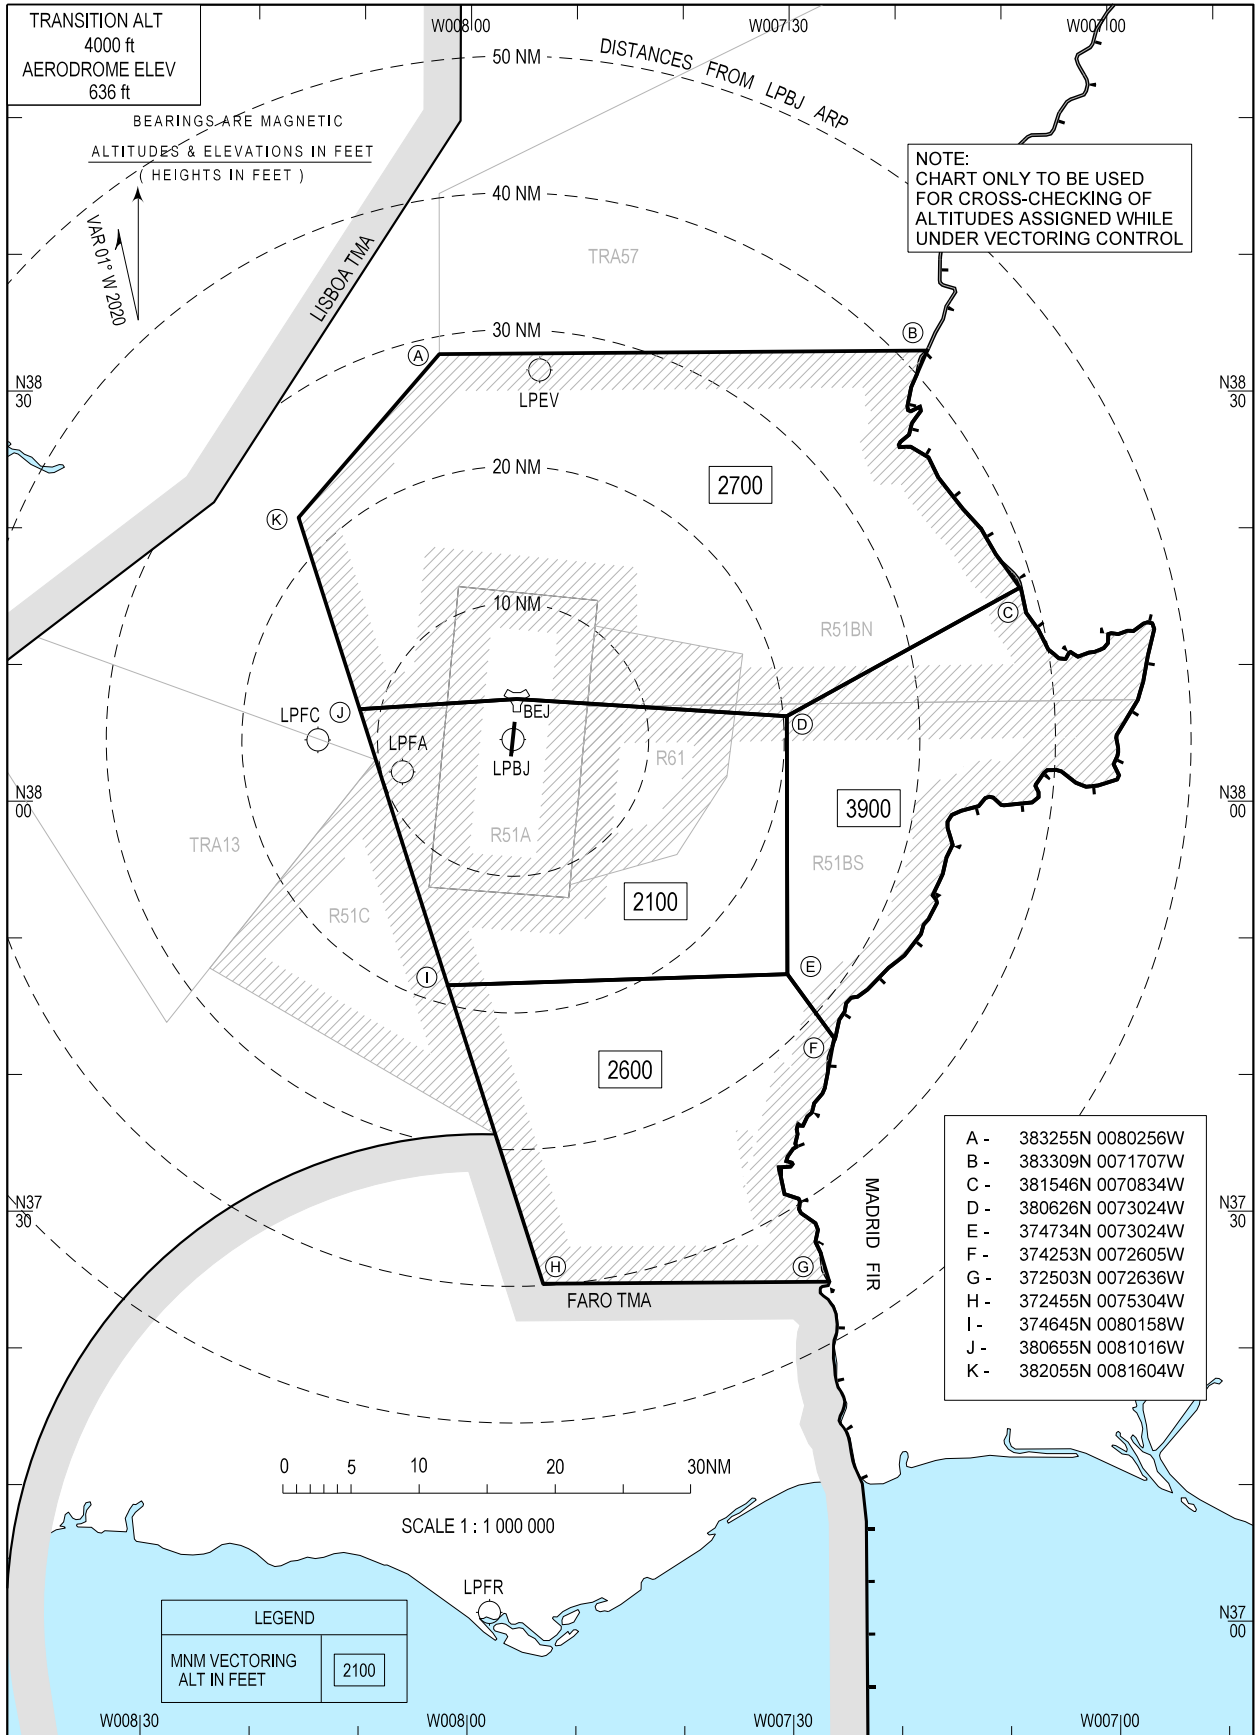

ATC SURVEILLANCE MINIMUM  
ALTITUDE CHART - ICAO

BEJA APPROACH 130.100  
BEJA TOWER 130.400

BEJA  
(LPBJ)

MAG VAR updated.

THIS PAGE INTENTIONALLY LEFT BLANK