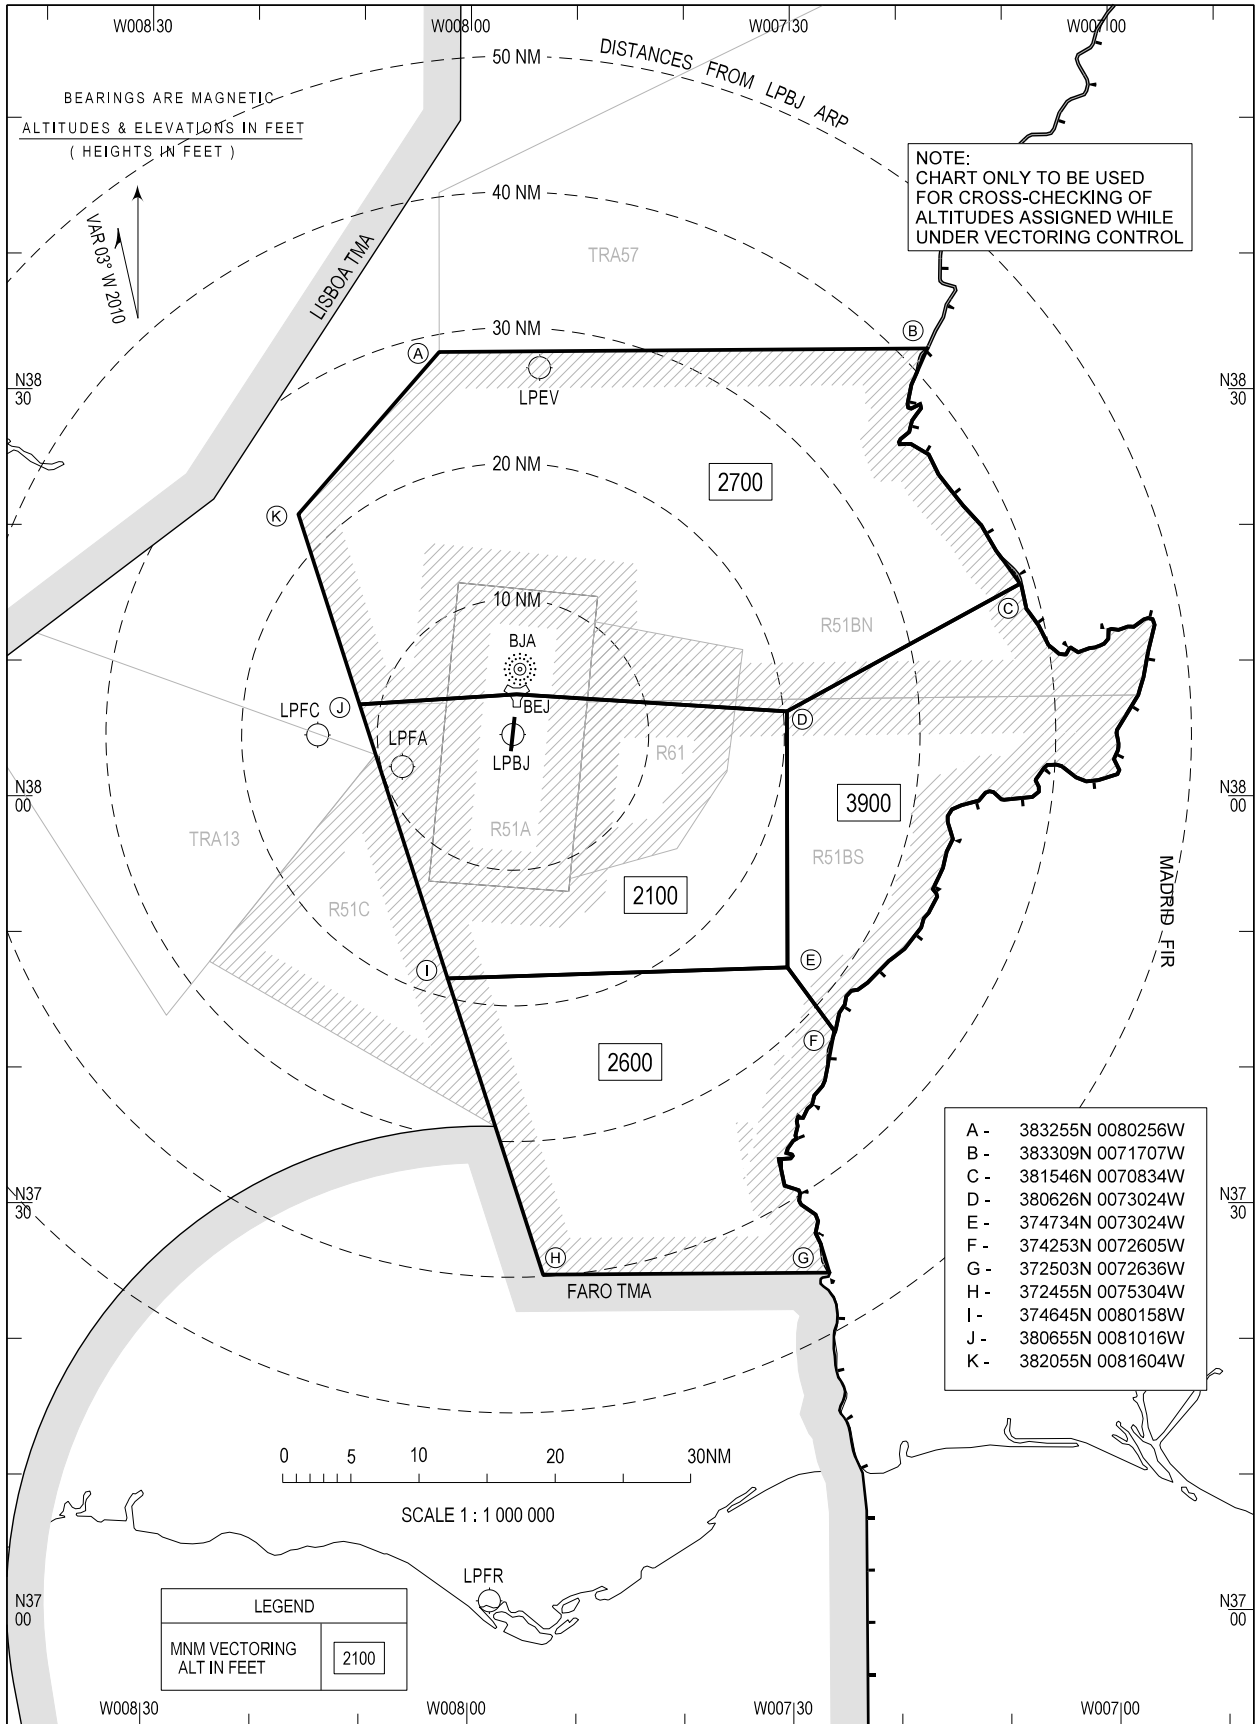

ATC SURVEILLANCE MINIMUM
ALTITUDE CHART - ICAO

TRANSITION ALT
4000 ft
AERODROME ELEV
636 ft

TWR 130.400
APP 130.100

BEJA
LPBJ

New chart type.

THIS PAGE INTENTIONALLY LEFT BLANK