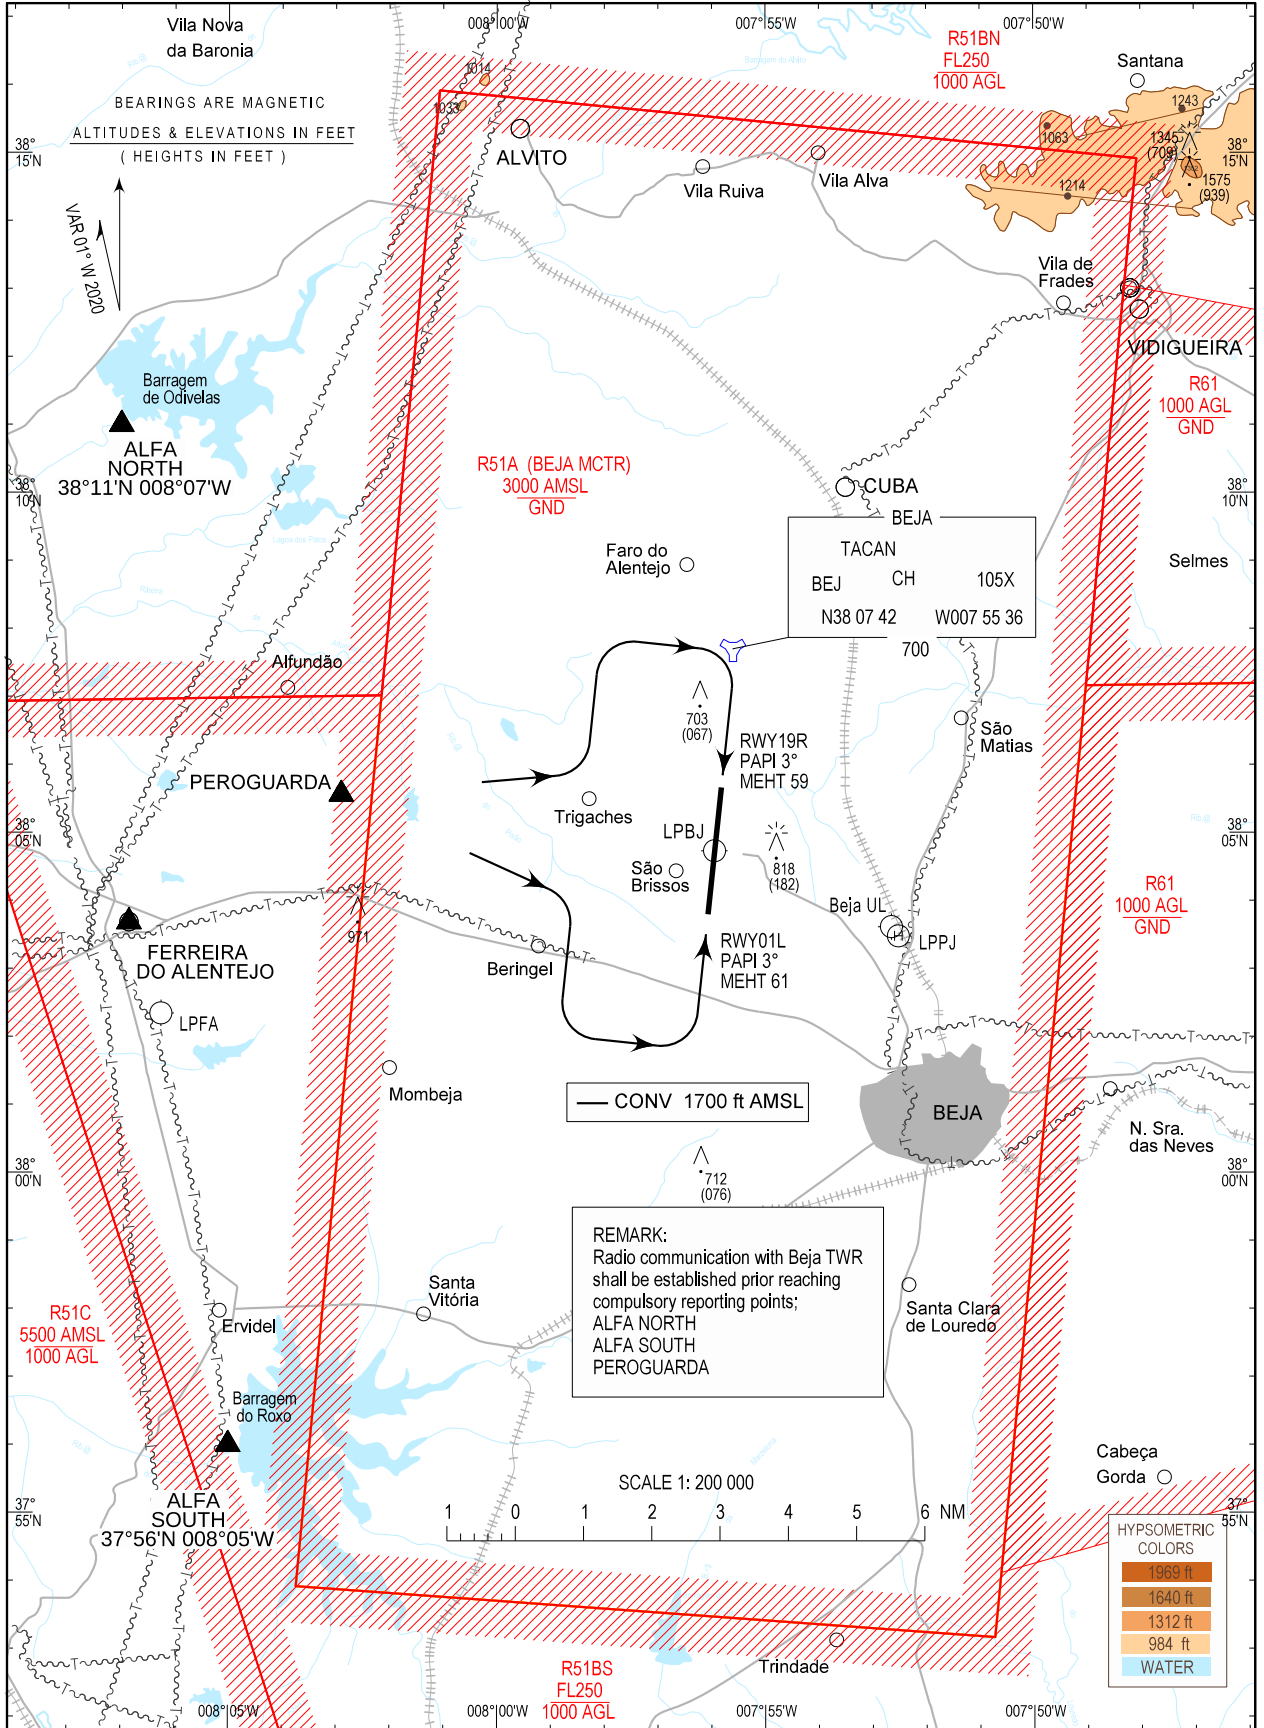

VISUAL
APPROACH
CHART - ICAO

AD ELEV 636 ft
HEIGHTS RELATED
TO AD ELEV

BEJA APPROACH 130.100
BEJA TOWER 130.400

BEJA
(LPBJ)

MAG VAR updated.

THIS PAGE INTENTIONALLY LEFT BLANK