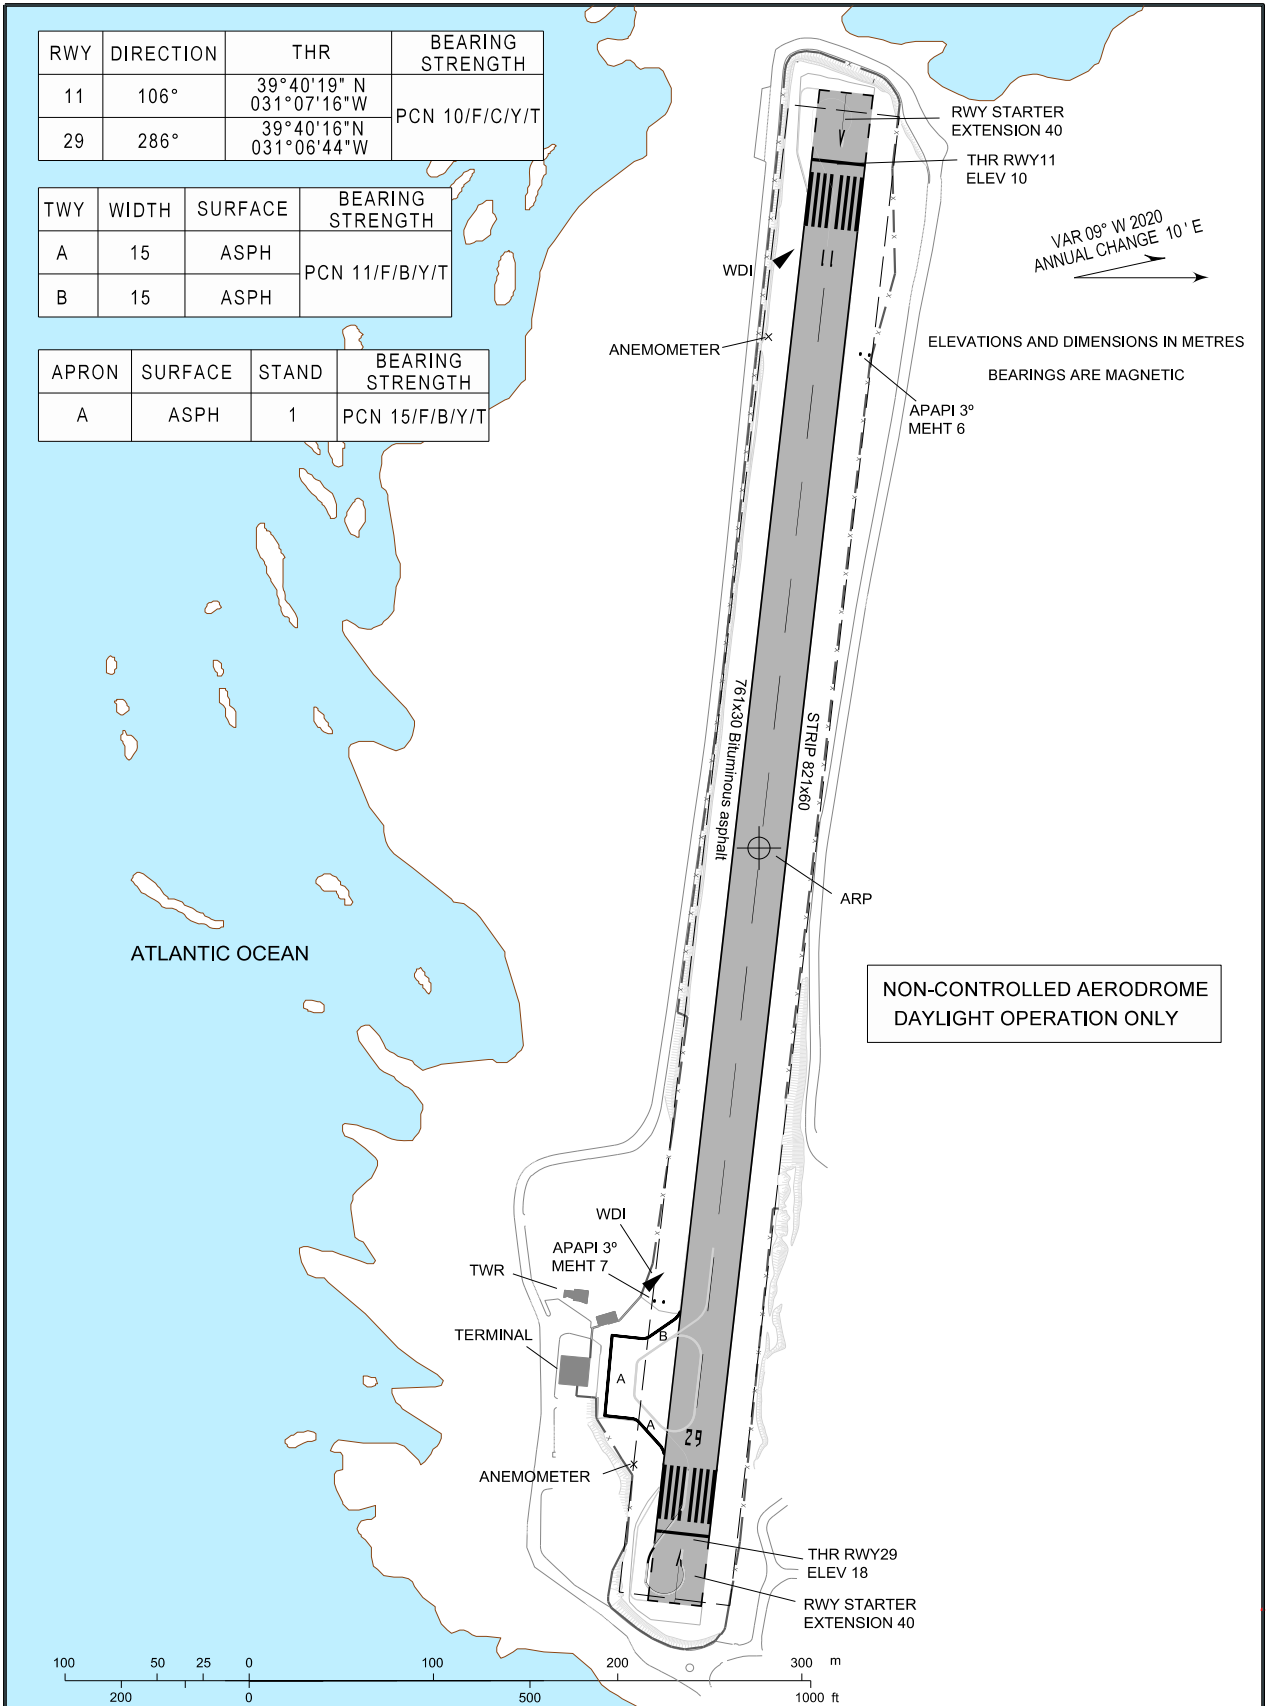

AERODROME CHART - ICAO
39°40'17"N
031°07'00"W
ELEV 18 m

CORVO INFORMATION 122.300
FLORES TOWER 118.800

CORVO
(LPCR)

MAG VAR updated. Chart redrawn.

THIS PAGE INTENTIONALLY LEFT BLANK