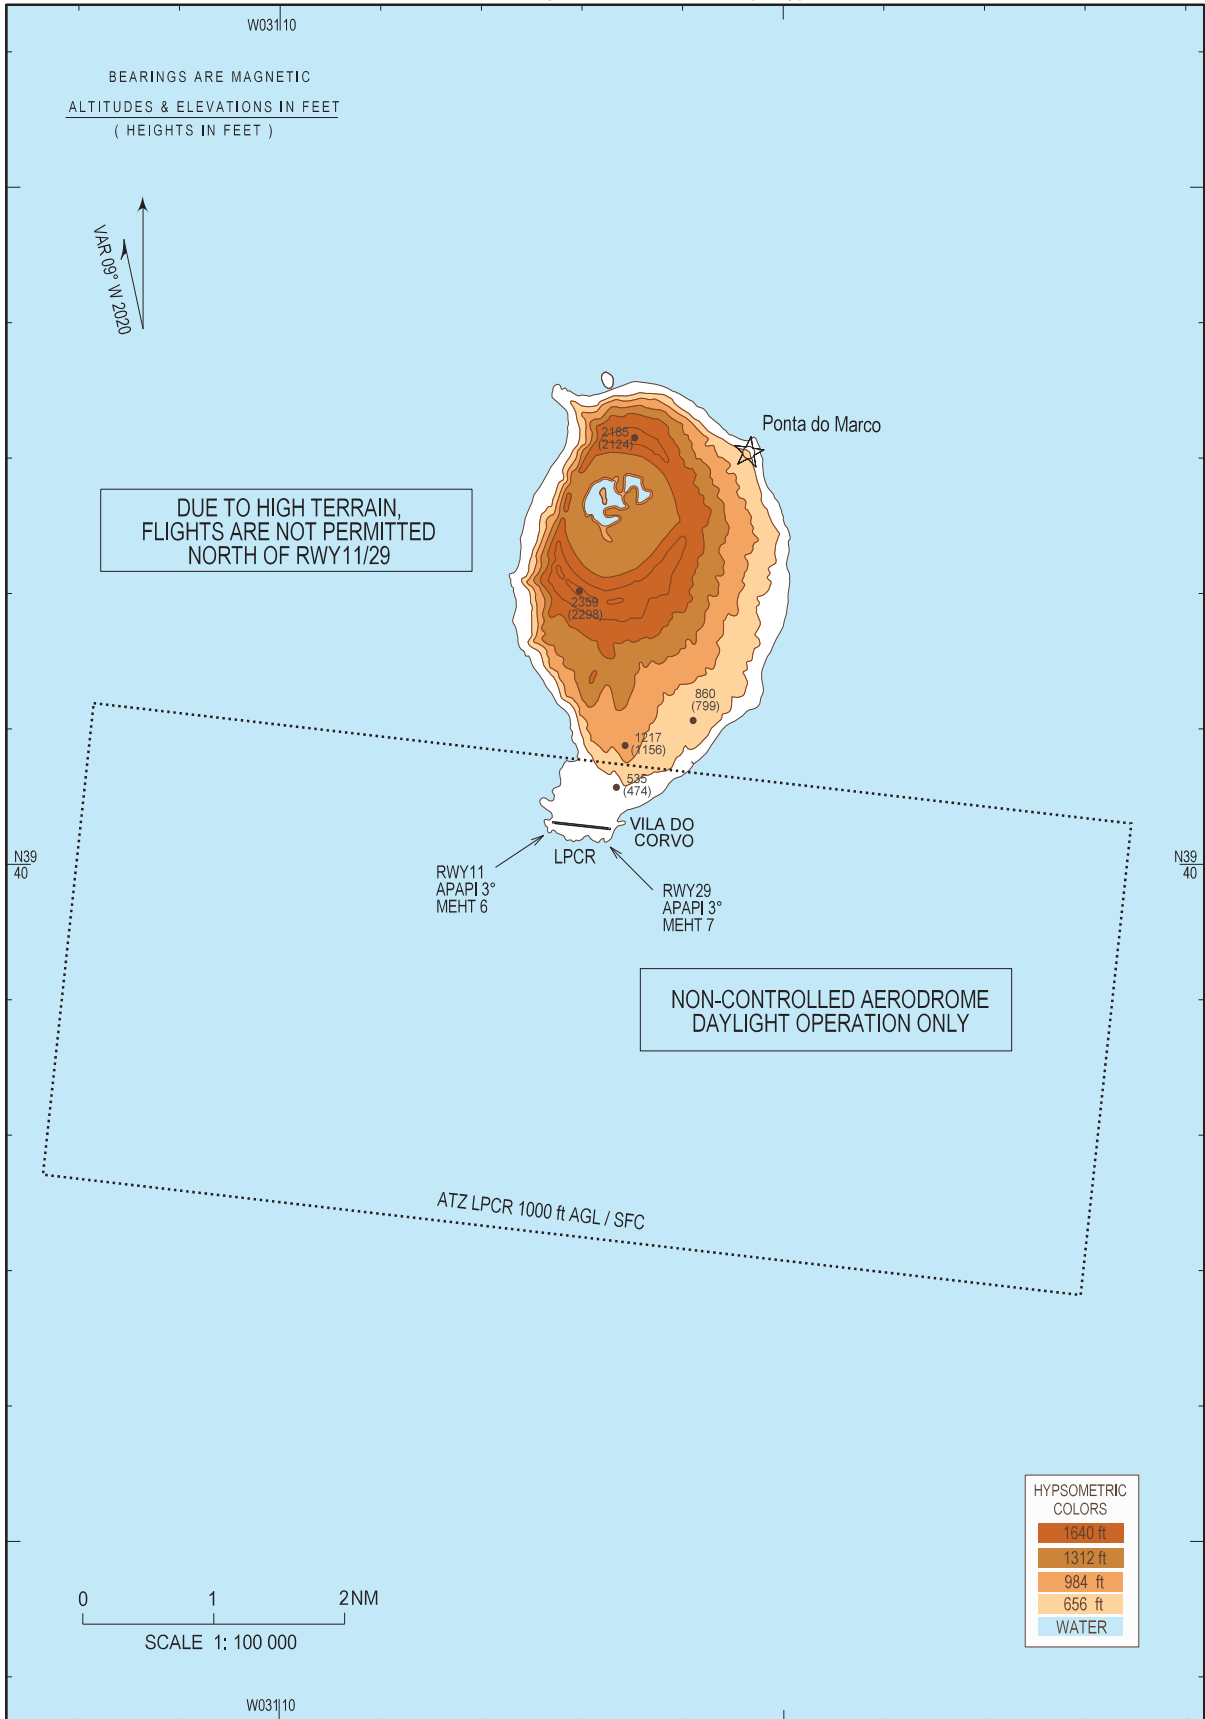

VISUAL
APPROACH
CHART - ICAO

AD ELEV 61 ft
HEIGHTS RELATED
TO AD ELEV

CORVO INFORMATION 122.300
FLORES TOWER 118.800
HORTA TOWER 118.000
HORTA APPROACH 120.600
SANTA MARIA RADAR 132.150

CORVO
(LPCR)

MAG VAR updated.

THIS PAGE INTENTIONALLY LEFT BLANK