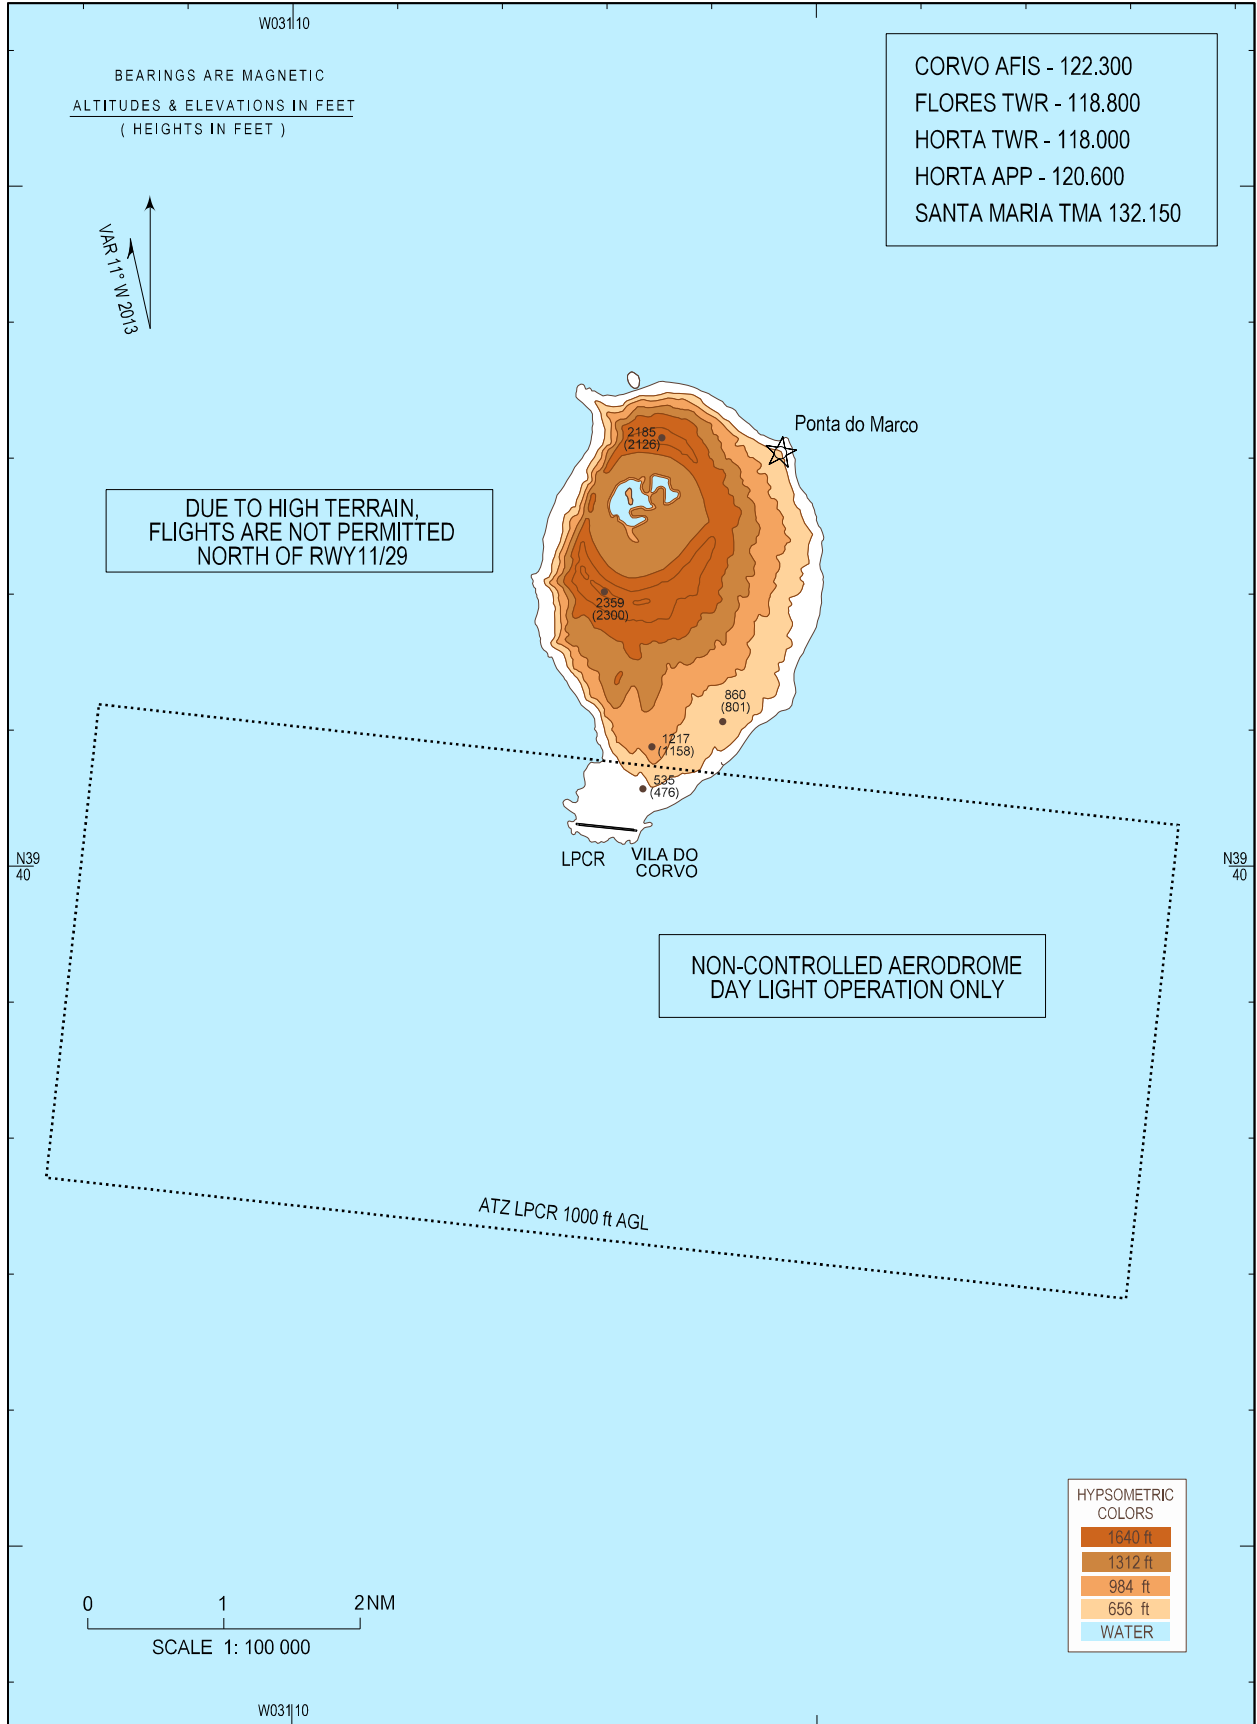

VISUAL
APPROACH
CHART - ICAO

AD ELEV 59 ft
HEIGHTS RELATED
TO AD ELEV

CORVO
LPCR

Editorial correction.

THIS PAGE INTENTIONALLY LEFT BLANK