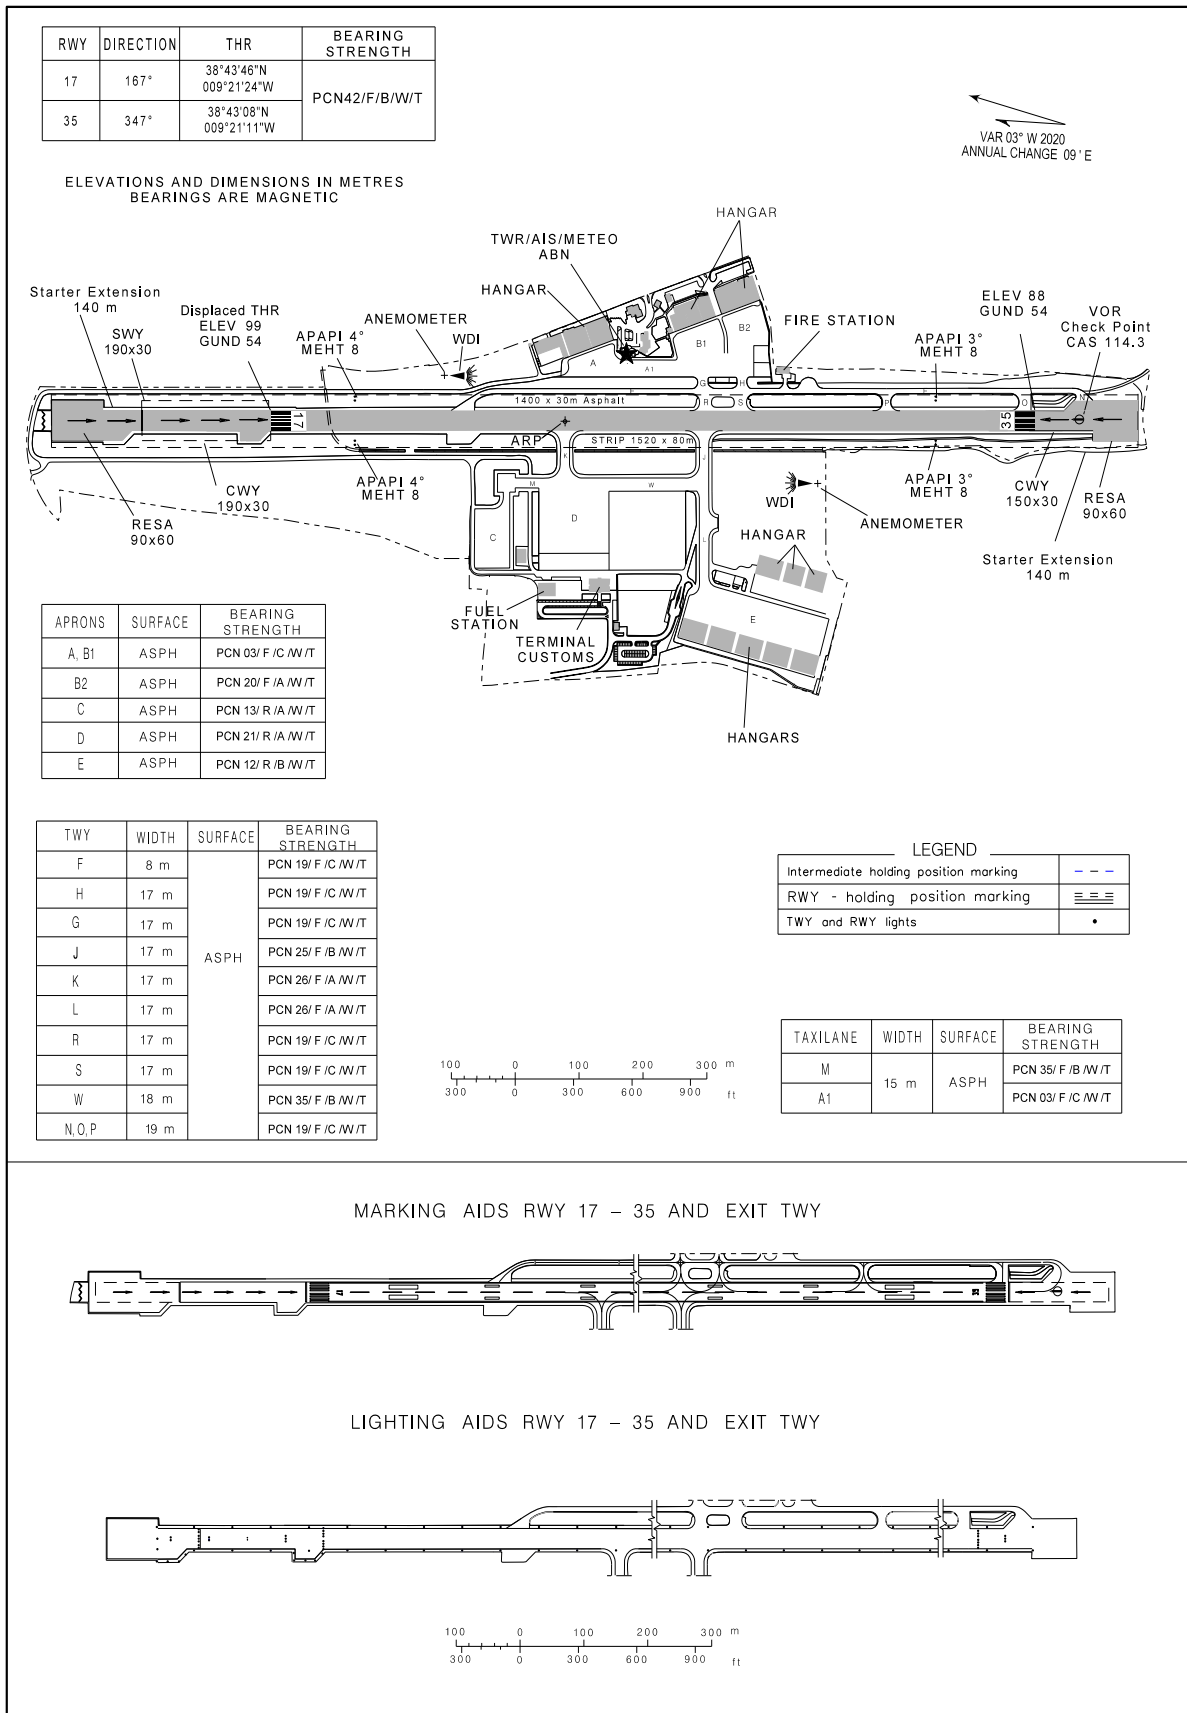

AERODROME CHART - ICAO
38 43 32 N
009 21 19 W
ELEV 99 m

CASCAIS GROUND 121.830
CASCAIS TOWER 120.305

CASCAIS
LPCS

Editorial changes. Taxilane D removed.

THIS PAGE INTENTIONALLY LEFT BLANK