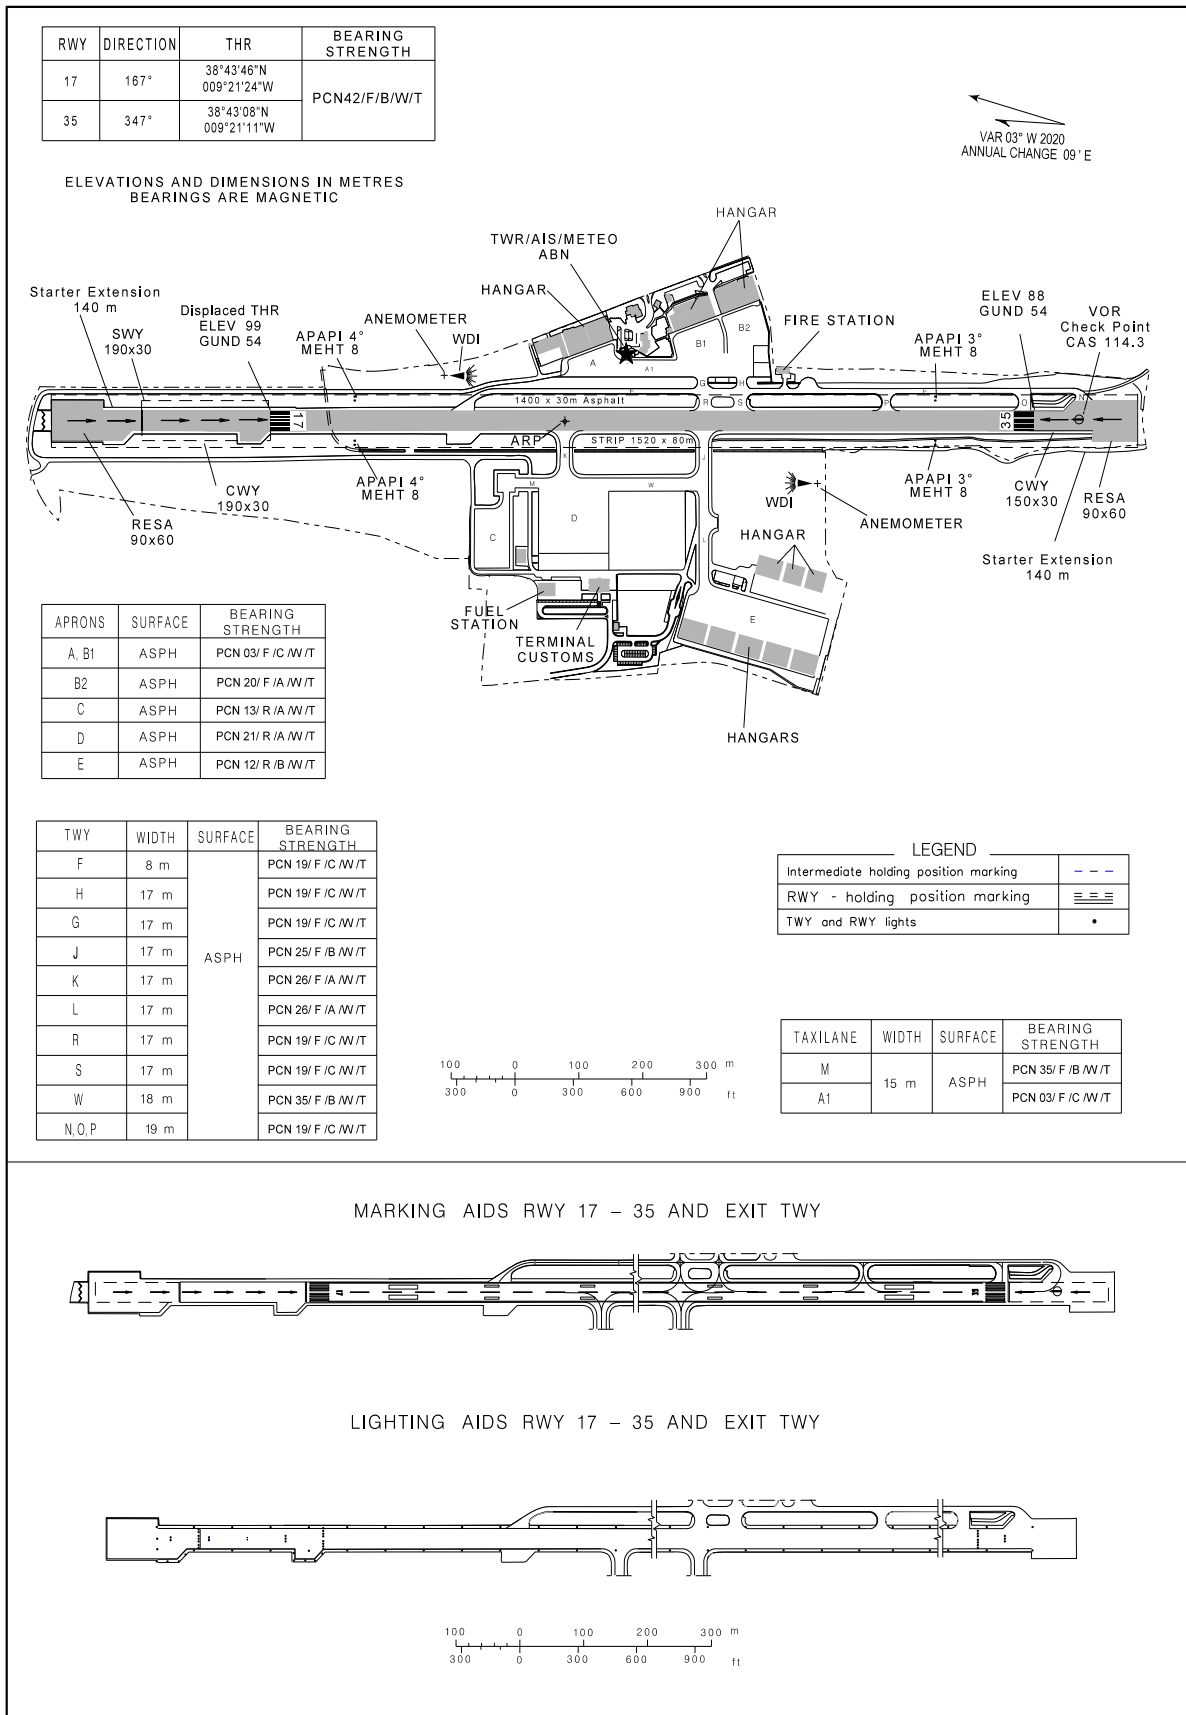

AERODROME CHART - ICAO  
38 43 32 N  
009 21 19 W  
ELEV 99 m

CASCAIS GROUND 121.830  
CASCAIS TOWER 120.305

CASCAIS  
LPCS

THIS PAGE INTENTIONALLY LEFT BLANK