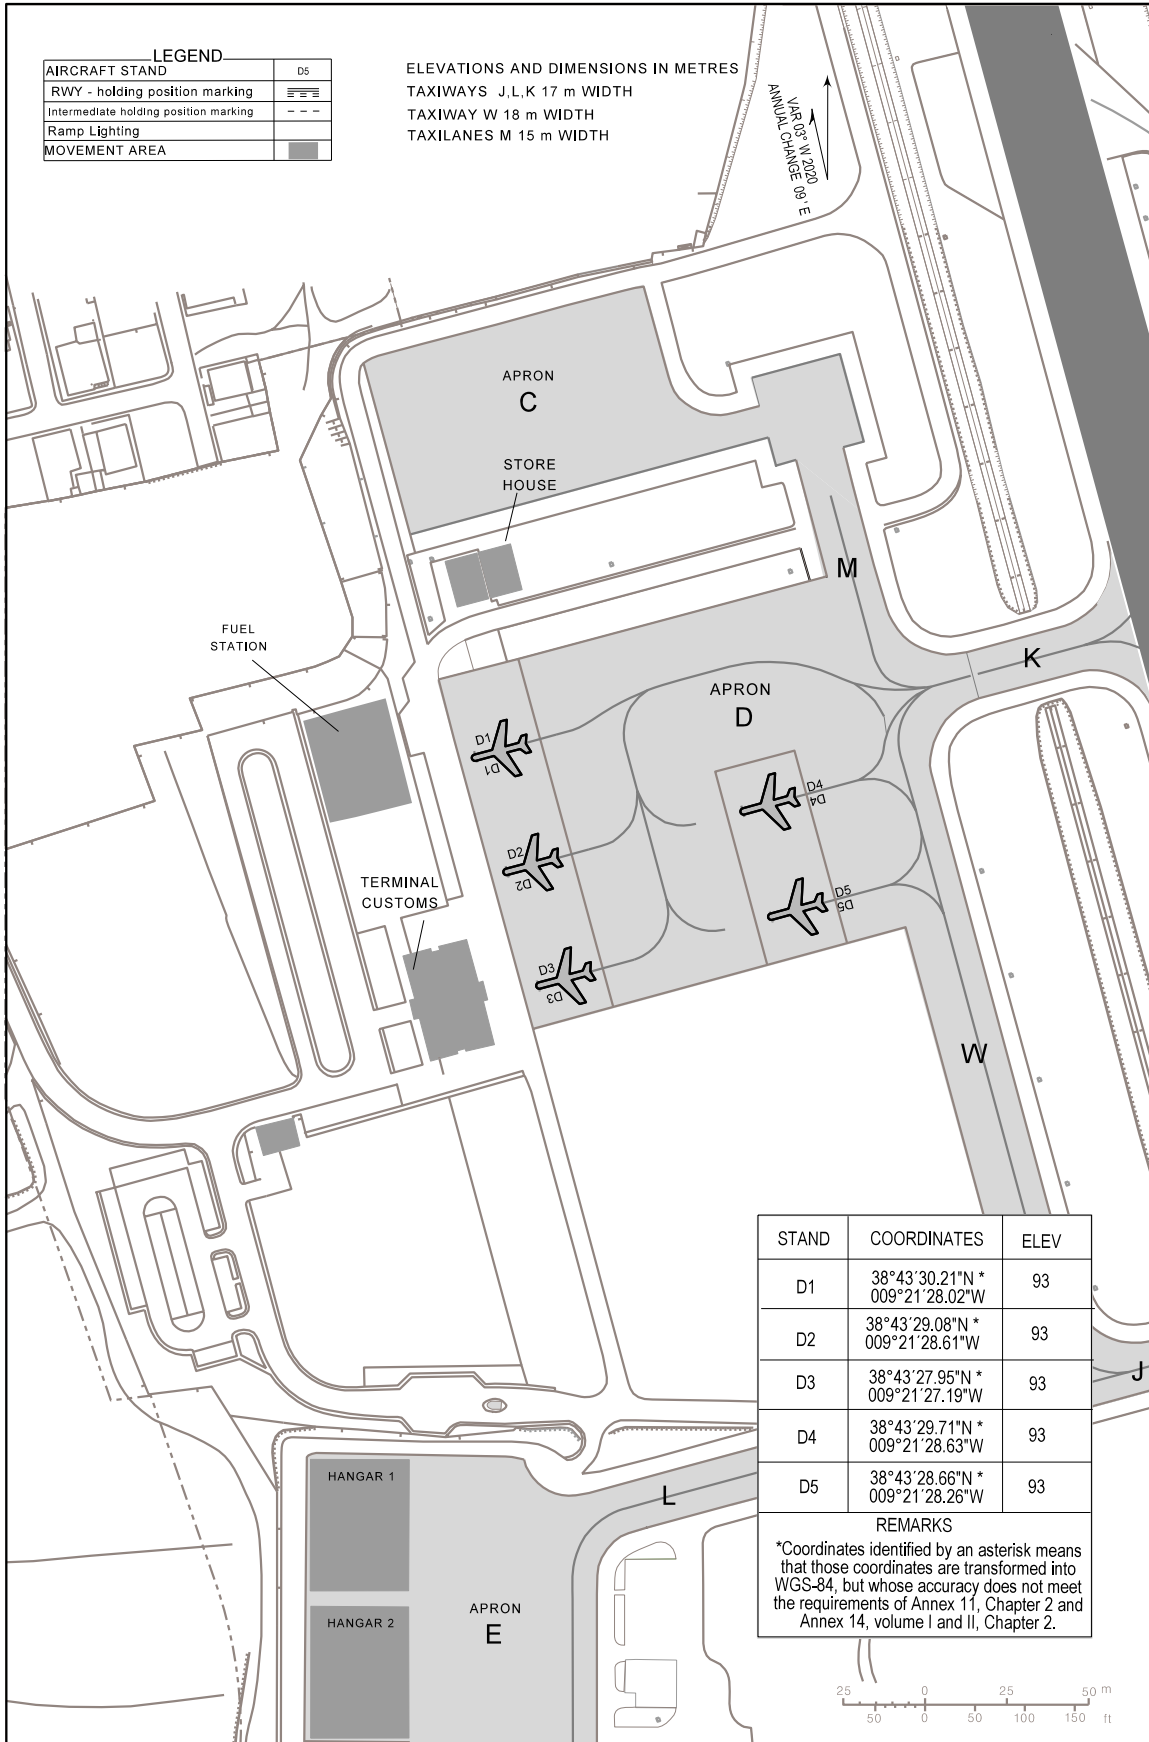

AIRCRAFT PARKING
DOCKING CHART - ICAO

APRON ELEV
C 94 m, D 93 m, E 91 m

CASCAIS GROUND 121.830
CASCAIS TOWER 120.305

CASCAIS
LPCS

Fuel station changed.

THIS PAGE INTENTIONALLY LEFT BLANK