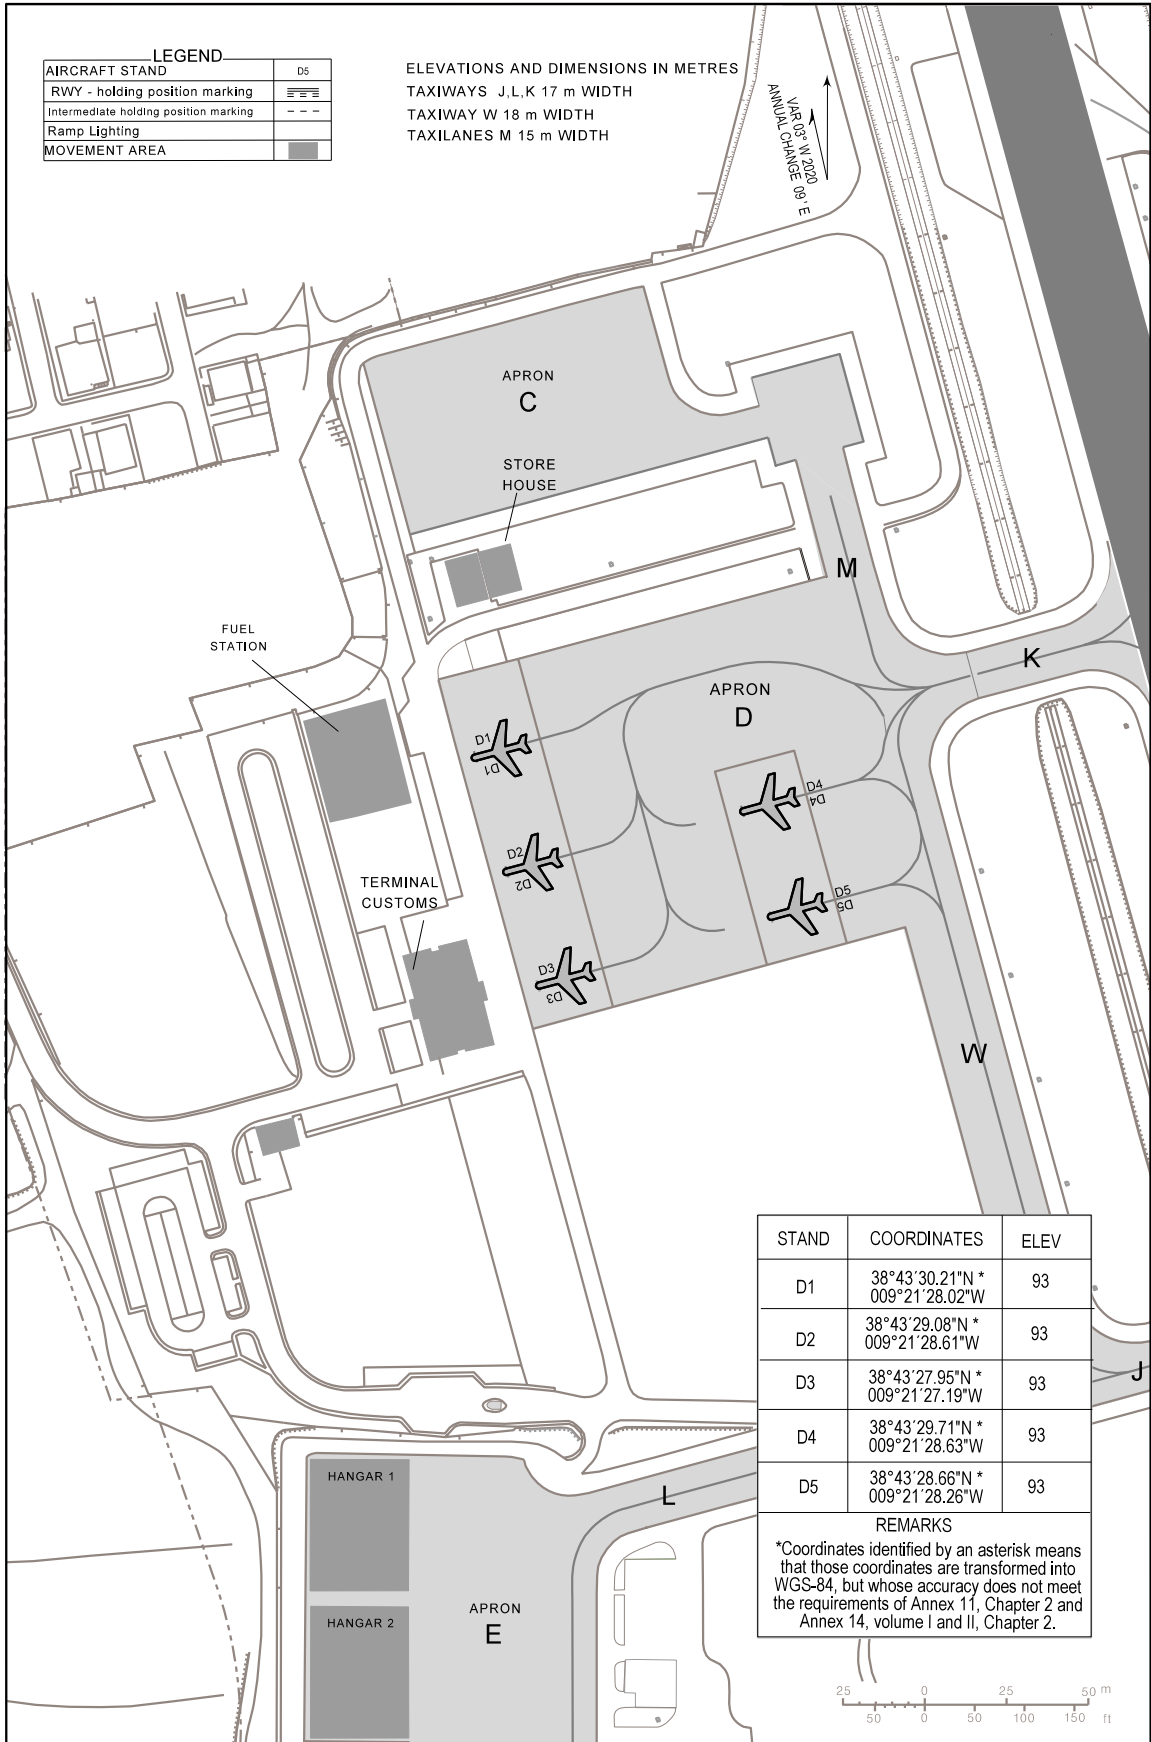

AIRCRAFT PARKING
DOCKING CHART - ICAO

APRON ELEV
C 94 m, D 93 m, E 91 m

CASCAIS GROUND 121.830
CASCAIS TOWER 120.305

CASCAIS
LPCS

Fuel station changed.

THIS PAGE INTENTIONALLY LEFT BLANK