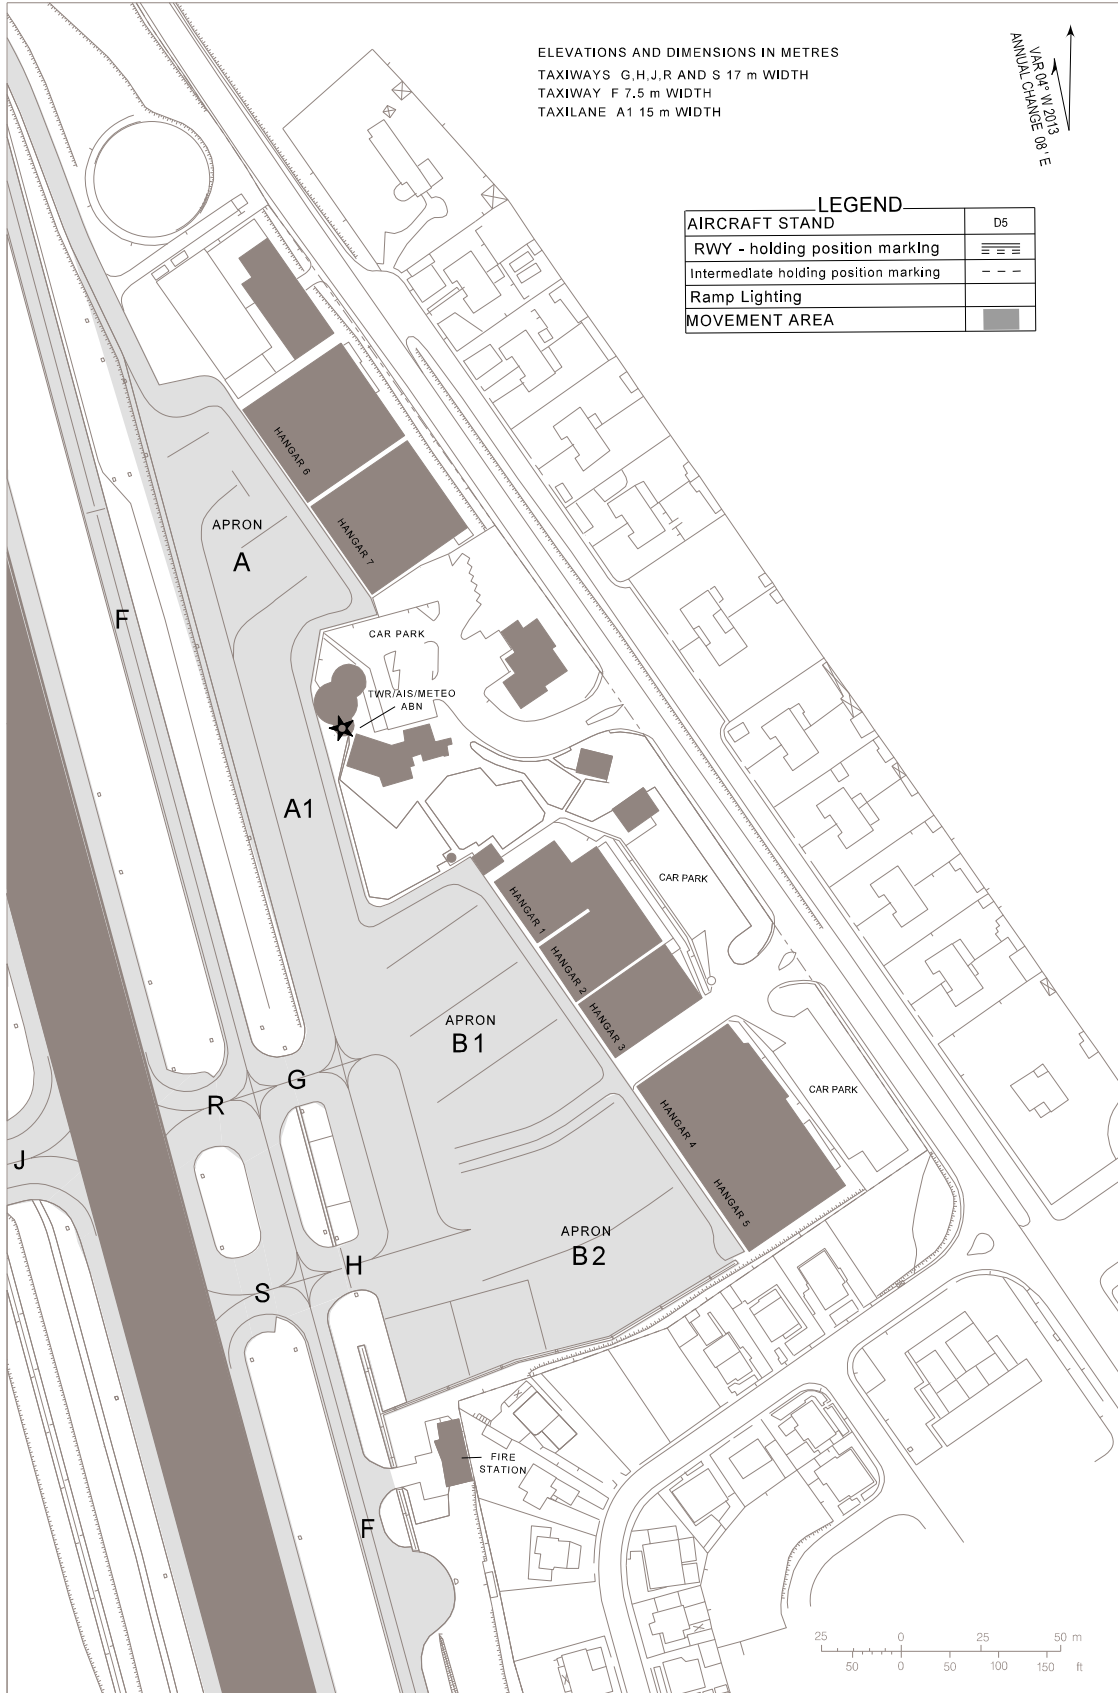

I

AERODROME PARKING  
DOCKING CHART - ICAO

APRON ELEV  
A 97 m,A1 95 m,B1,B2 94 m

CASCAIS GROUND 121.830  
CASCAIS TOWER 120.305

CASCAIS  
LPCS

New CS and FREQ.