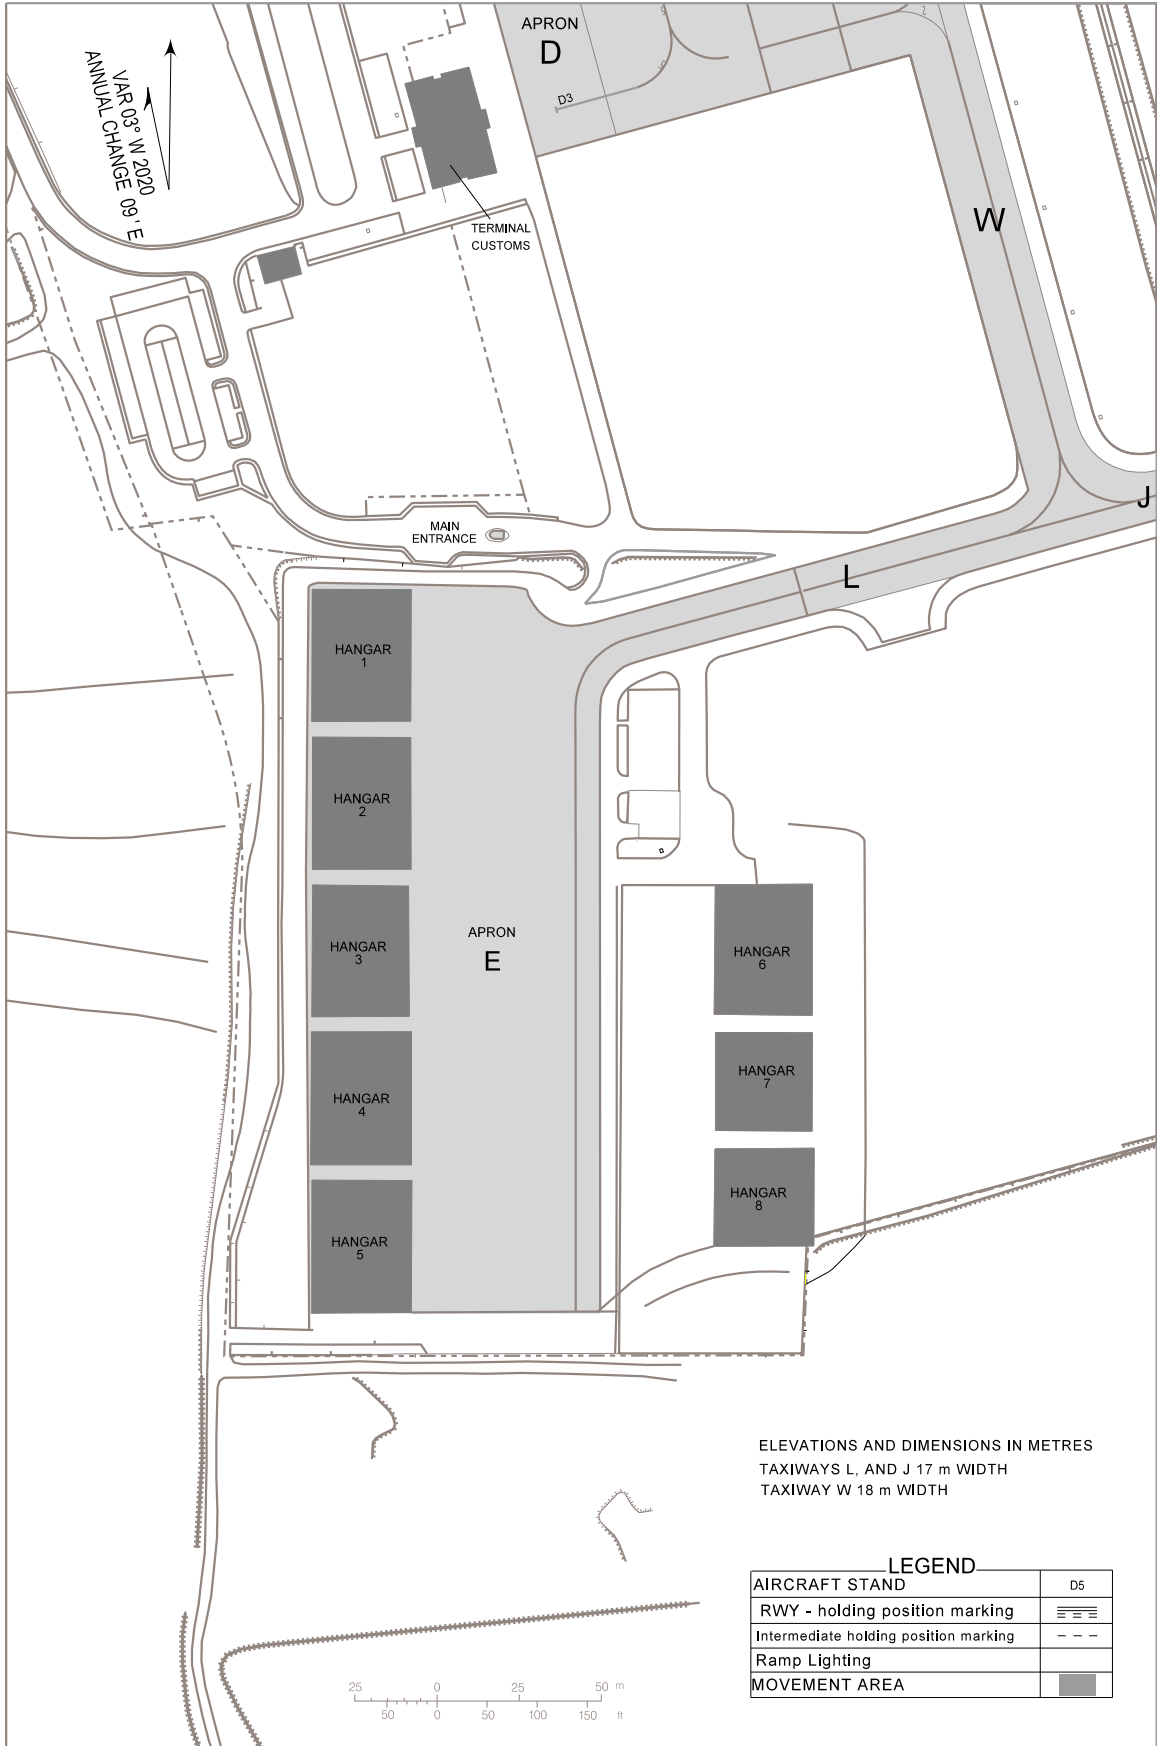

AIRCRAFT PARKING
DOCKING CHART - ICAO

APRON ELEV
E 91 m

CASCAIS GROUND 121.830
CASCAIS TOWER 120.305

CASCAIS
LPCS

Fuel station removed.

THIS PAGE INTENTIONALLY LEFT BLANK