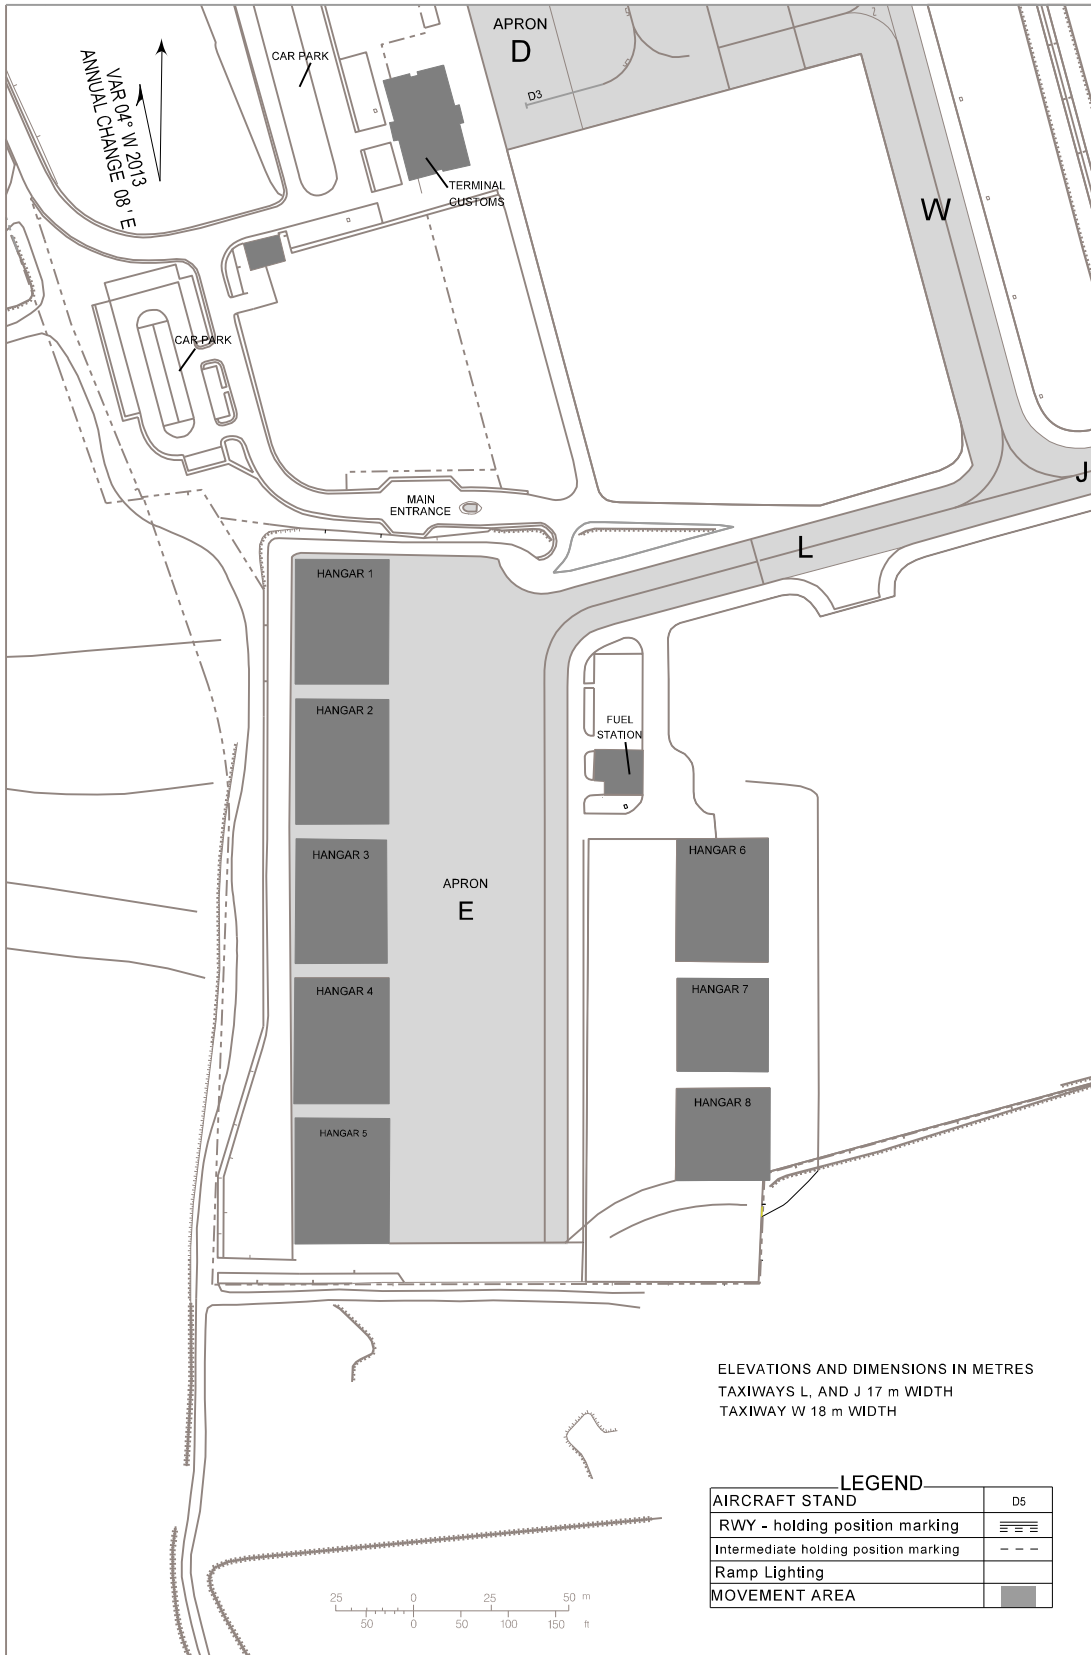

AERODROME PARKING
DOCKING CHART - ICAO

APRON ELEV
E 91 m

CASCAIS GROUND 121.830
CASCAIS TOWER 120.305

CASCAIS
LPCS

New CS and FREQ.

THIS PAGE INTENTIONALLY LEFT BLANK