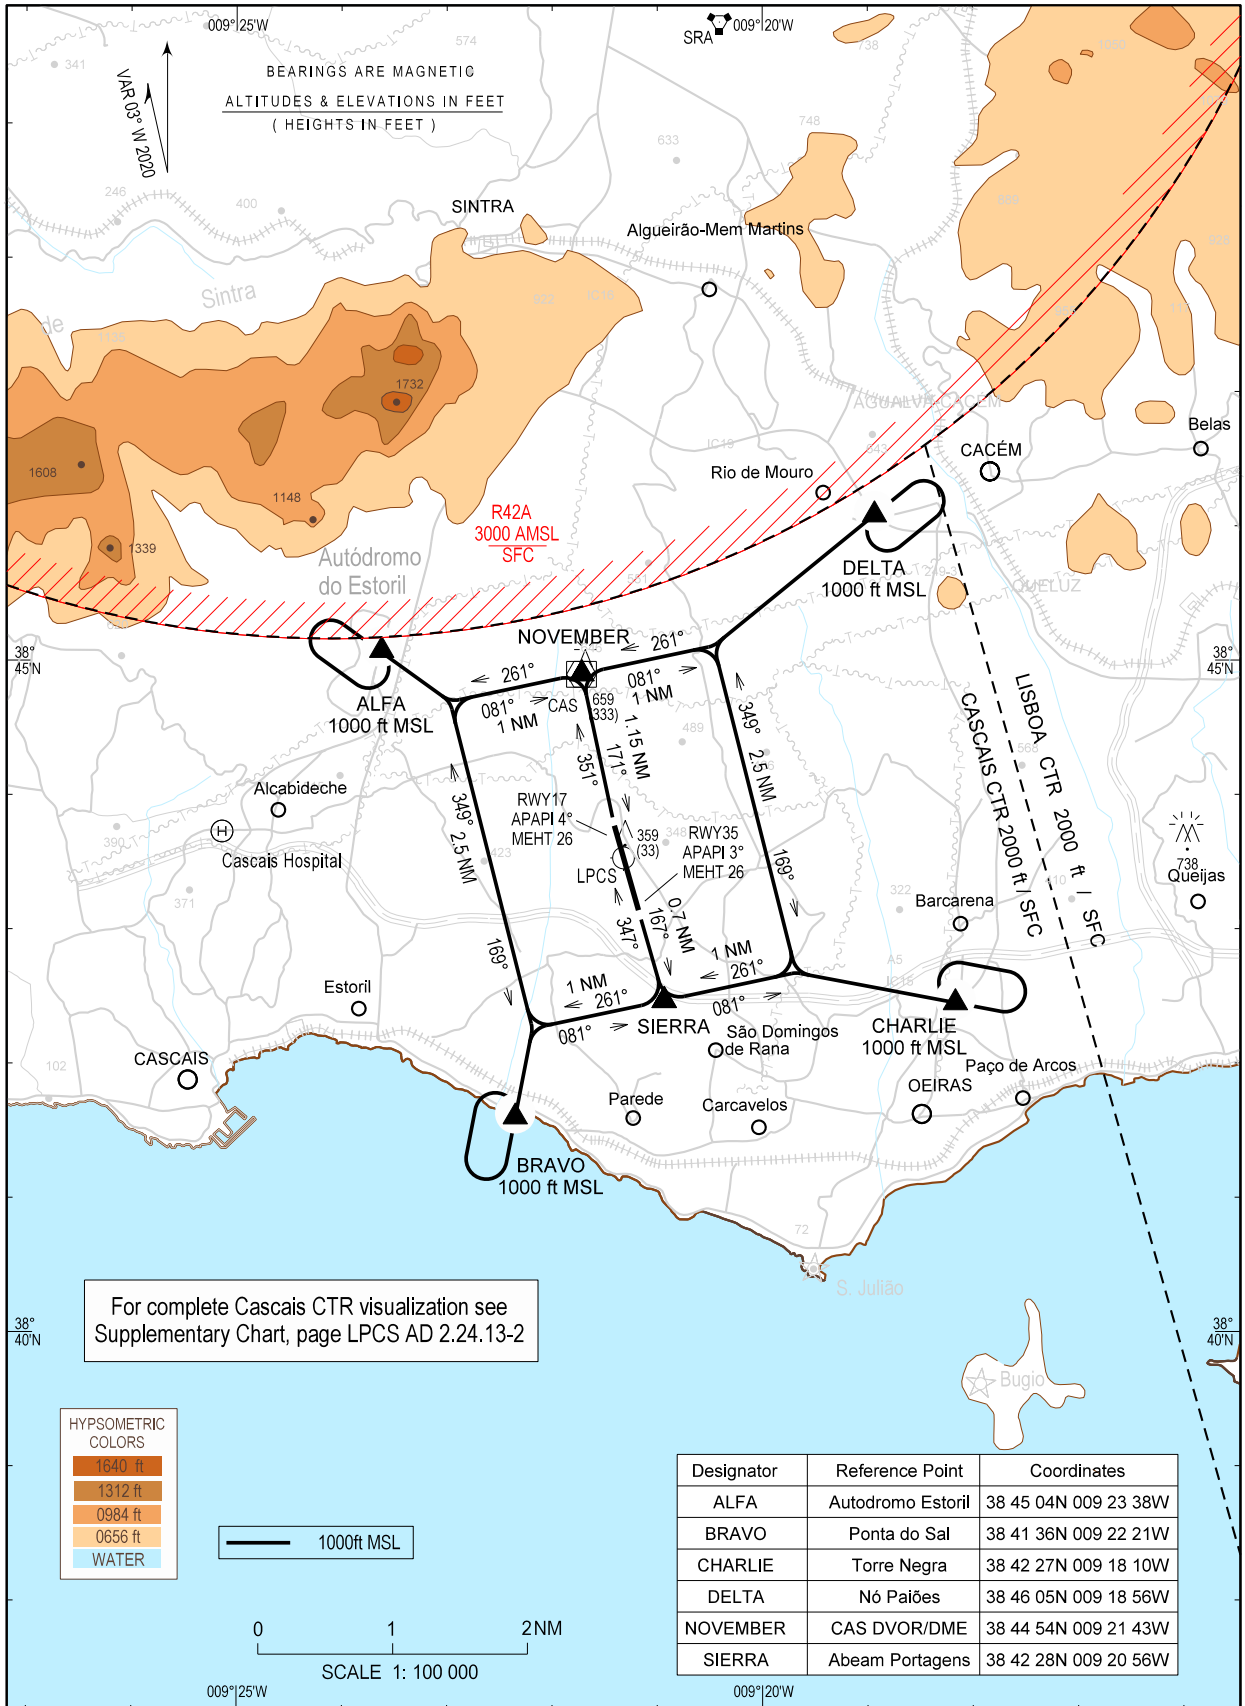

VISUAL
APPROACH
CHART - ICAO

AD ELEV 326 ft
HEIGHTS RELATED
TO AD ELEV

CASCAIS TOWER 120.305
CASCAIS GROUND 121.830

CASCAIS
LPCS

SUPPLEMENTARY
VISUAL APPROACH CHART
(Detailed information of Cascais CTR)

CASCAIS
LPCS

New chart.