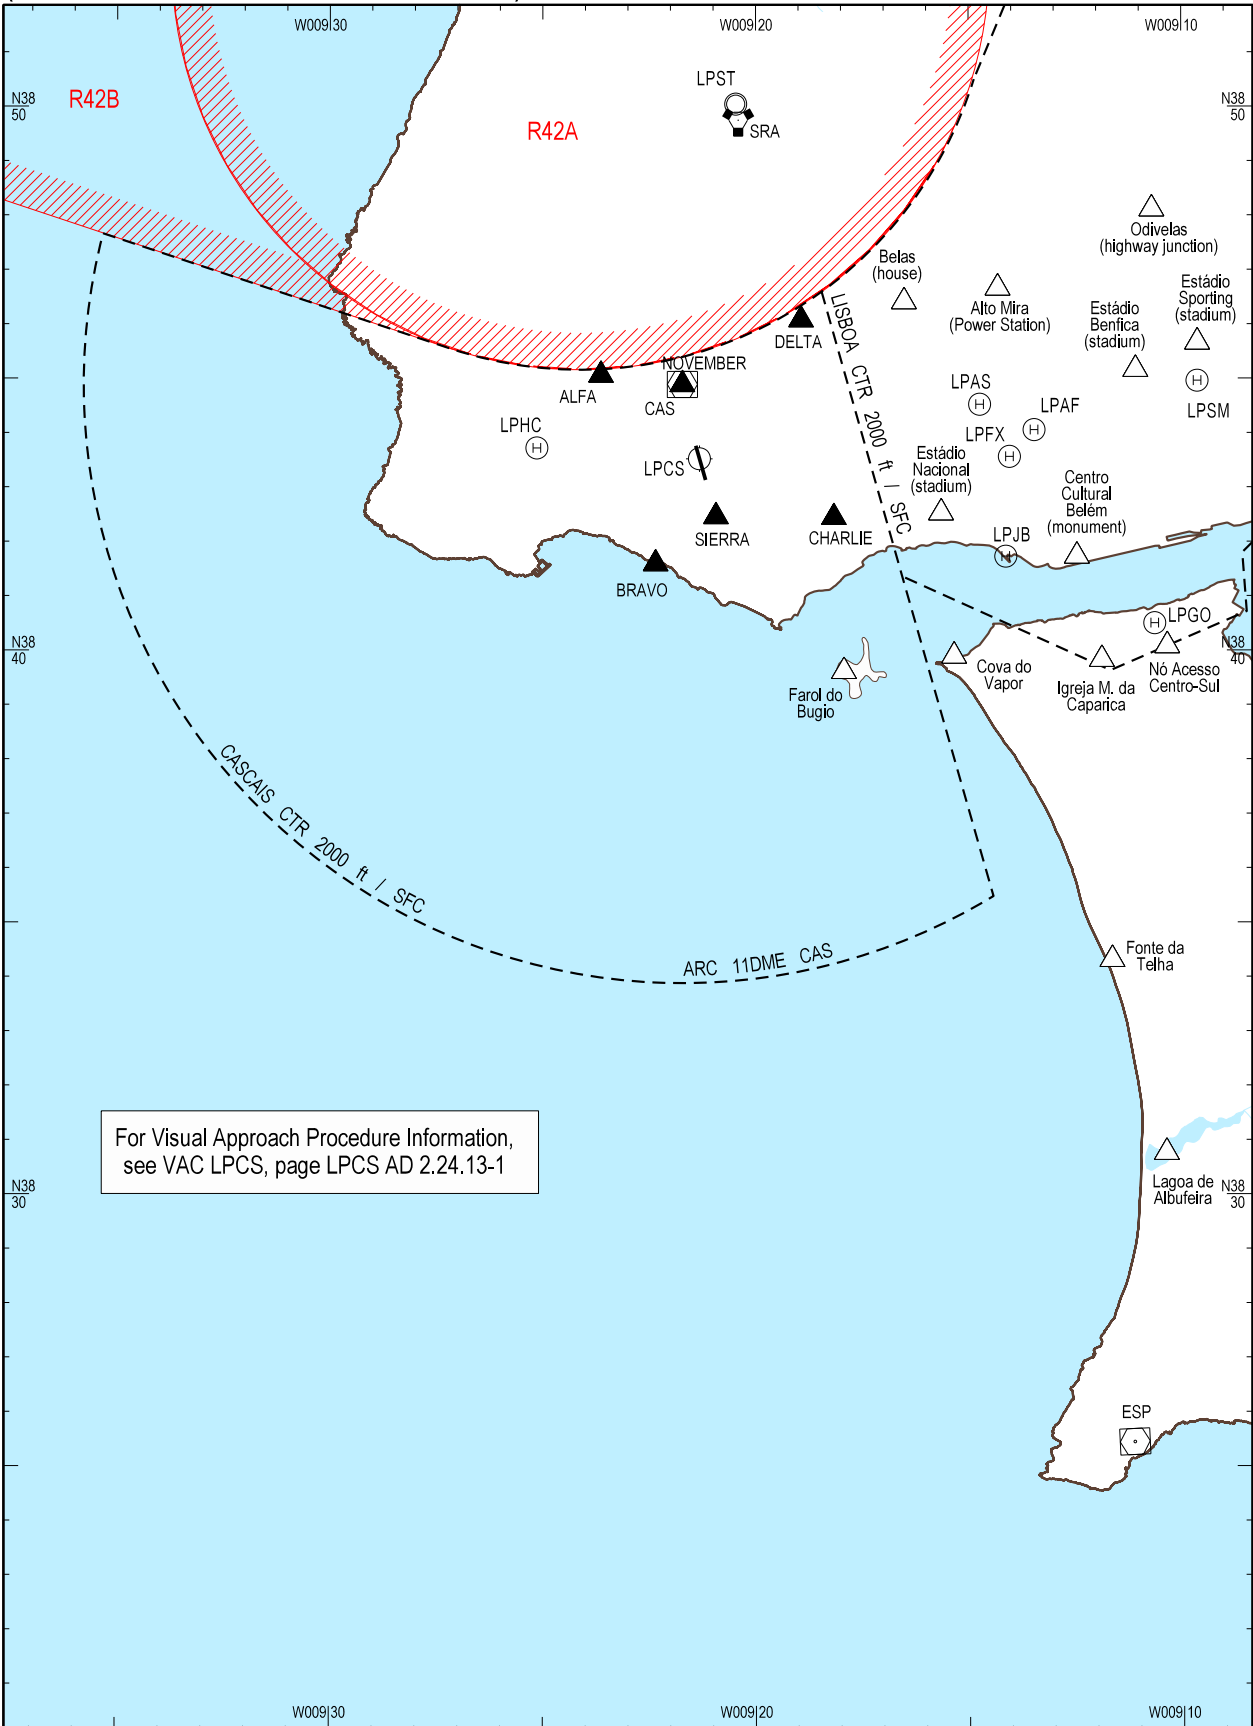

VISUAL
APPROACH
CHART - ICAO

AD ELEV 326 ft
HEIGHTS RELATED
TO AD ELEV

CASCAIS TOWER 120.305
CASCAIS GROUND 121.830

CASCAIS
LPCS

SUPPLEMENTARY
VISUAL APPROACH CHART
(Detailed information of Cascais CTR)

CASCAIS
LPCS

New chart.