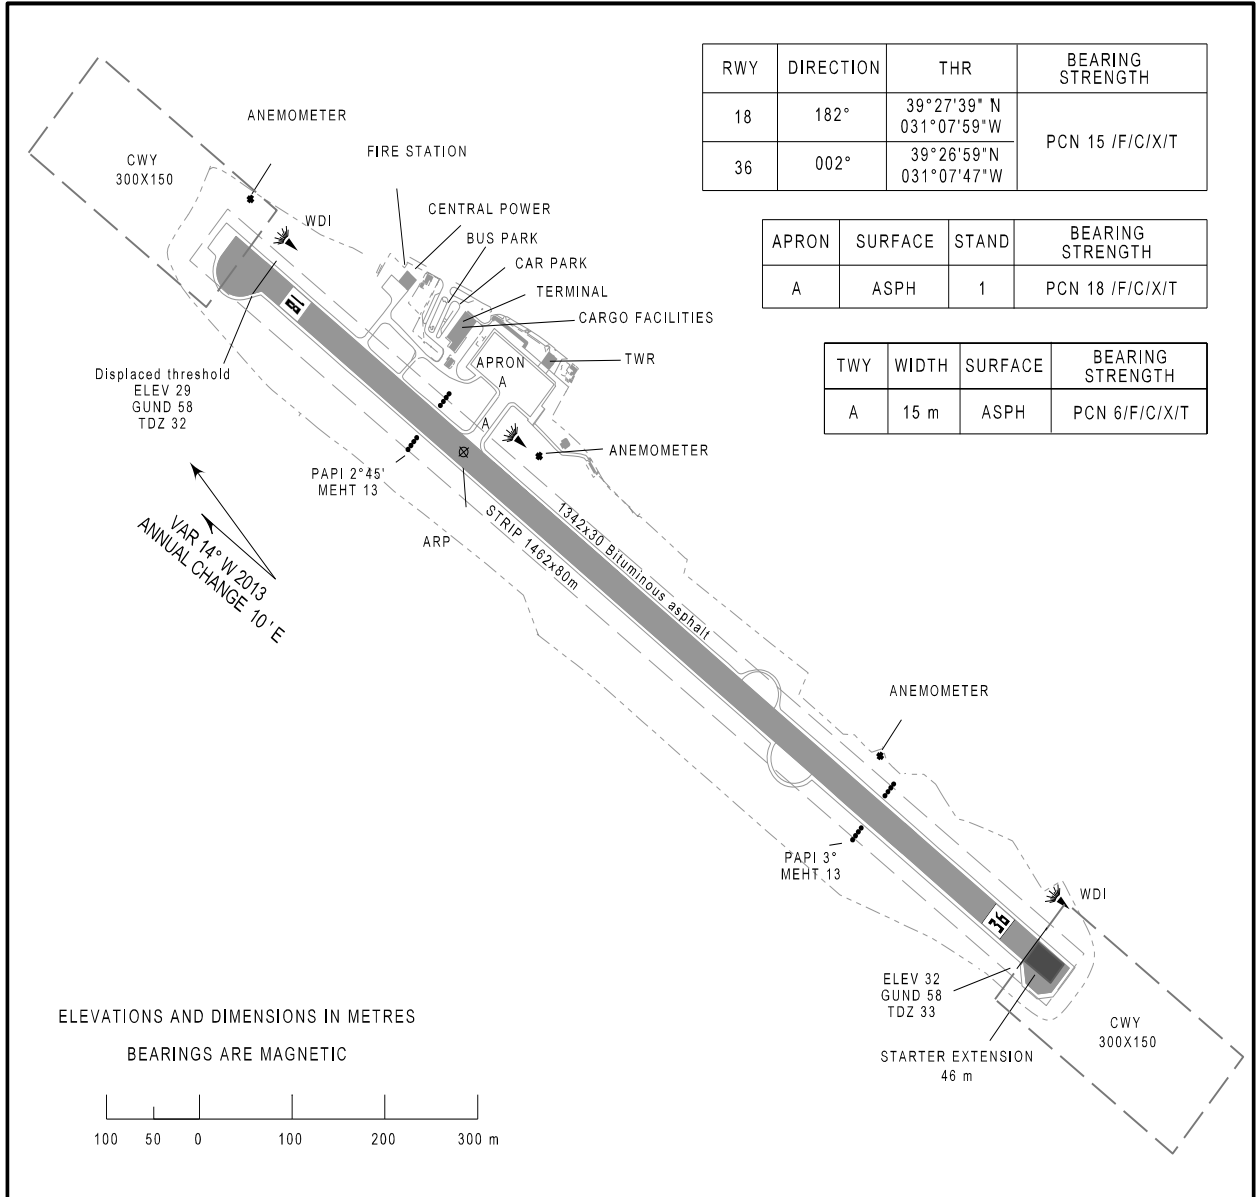

AERODROME CHART - ICAO 39°27'29"N
031°07'56"W

ELEV 33 m

TWR 118.800
APP 118.800

FLORES / LPFL

ABN withdrawn.

THIS PAGE INTENTIONALLY LEFT BLANK