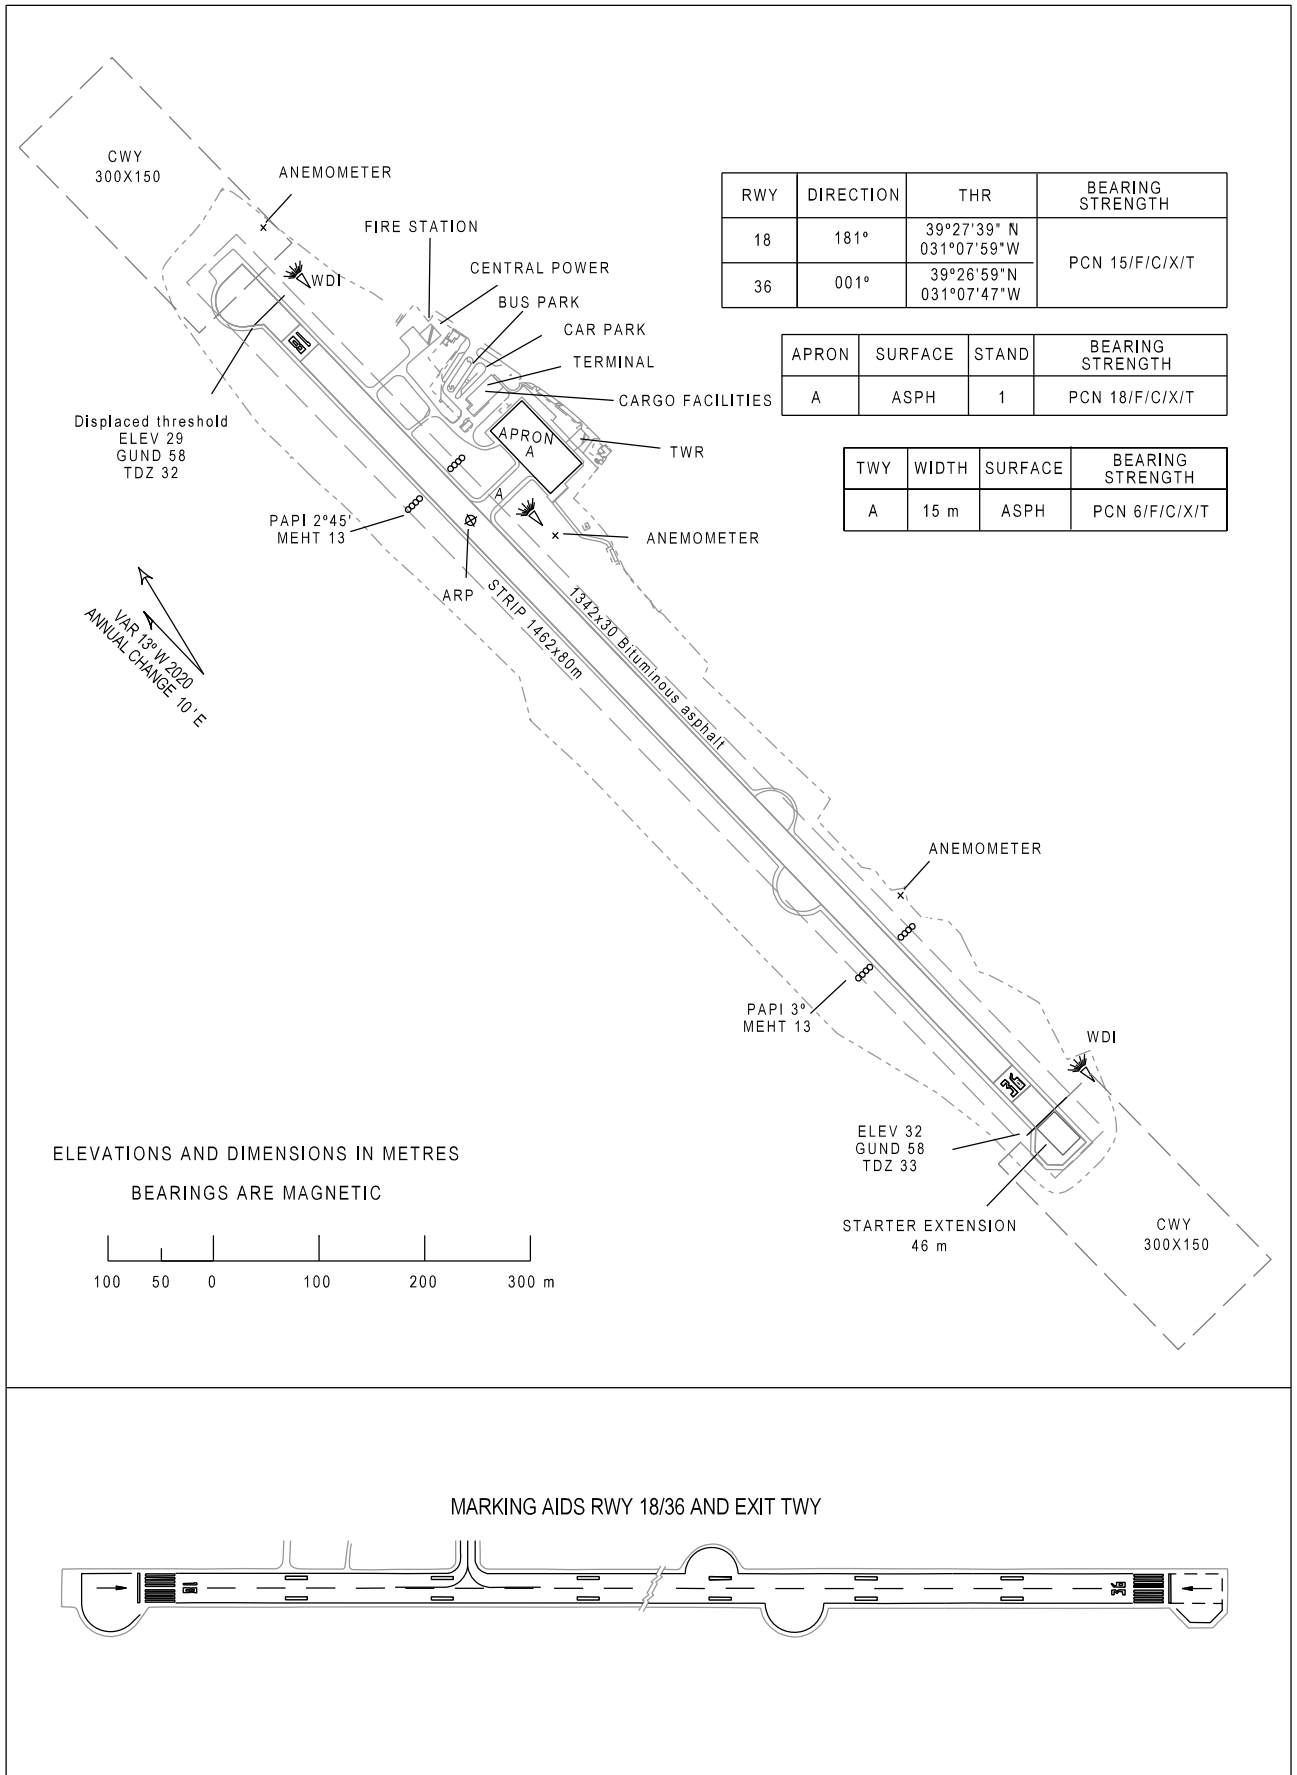

AERODROME CHART - ICAO

39°27'29"N  
031°07'56"W  
ELEV 33 m

FLORES TOWER 118.800  
FLORES APPROACH 118.800

FLORES (LPFL)

ARP symbol.

THIS PAGE INTENTIONALLY LEFT BLANK