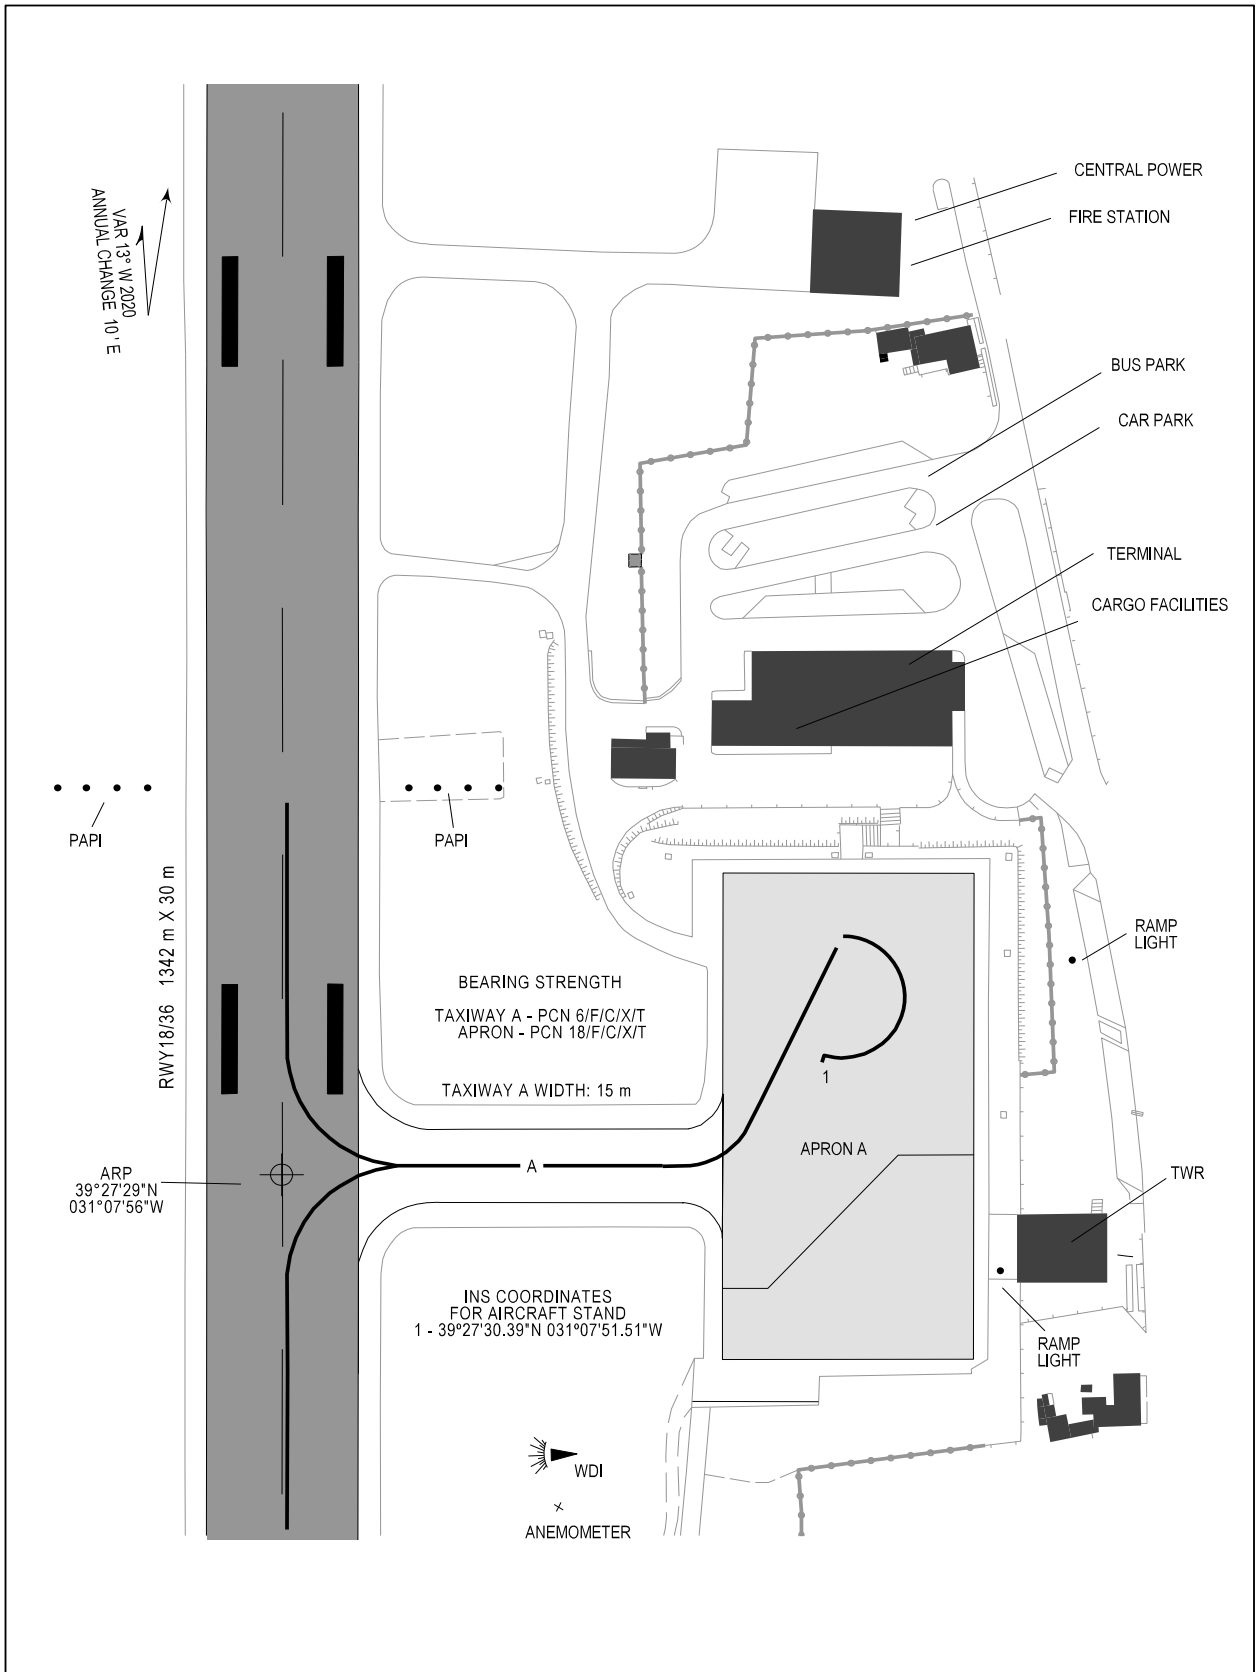

AIRCRAFT PARKING
DOCKING CHART - ICAO

APRON
ELEV 29 m

FLORES TOWER 118.800
FLORES APPROACH 118.800

FLORES (LPFL)

MAG VAR updated.

THIS PAGE INTENTIONALLY LEFT BLANK