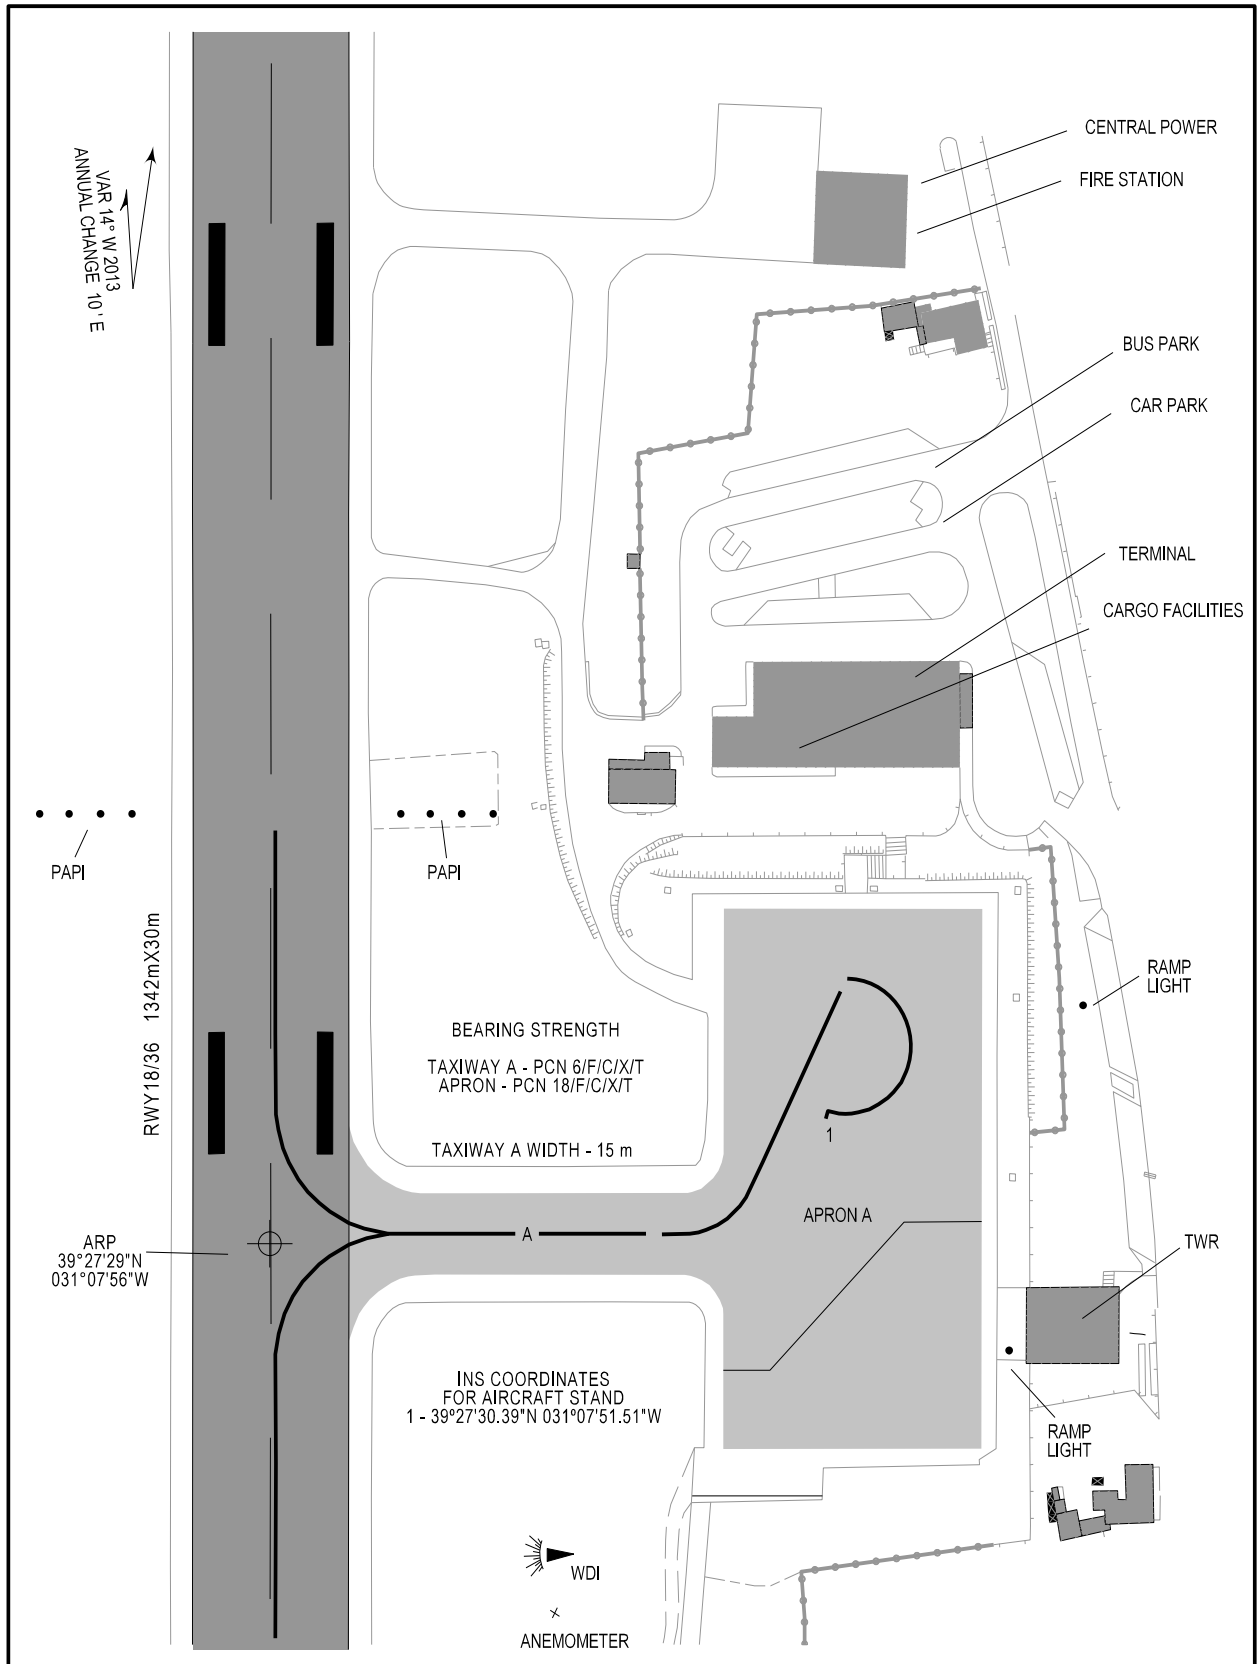

AIRCRAFT PARKING/
DOCKING CHART - ICAO

APRON ELEV
29 m

TWR 118.800
APP 118.800

FLORES / LPFL

ABN withdrawn.

THIS PAGE INTENTIONALLY LEFT BLANK