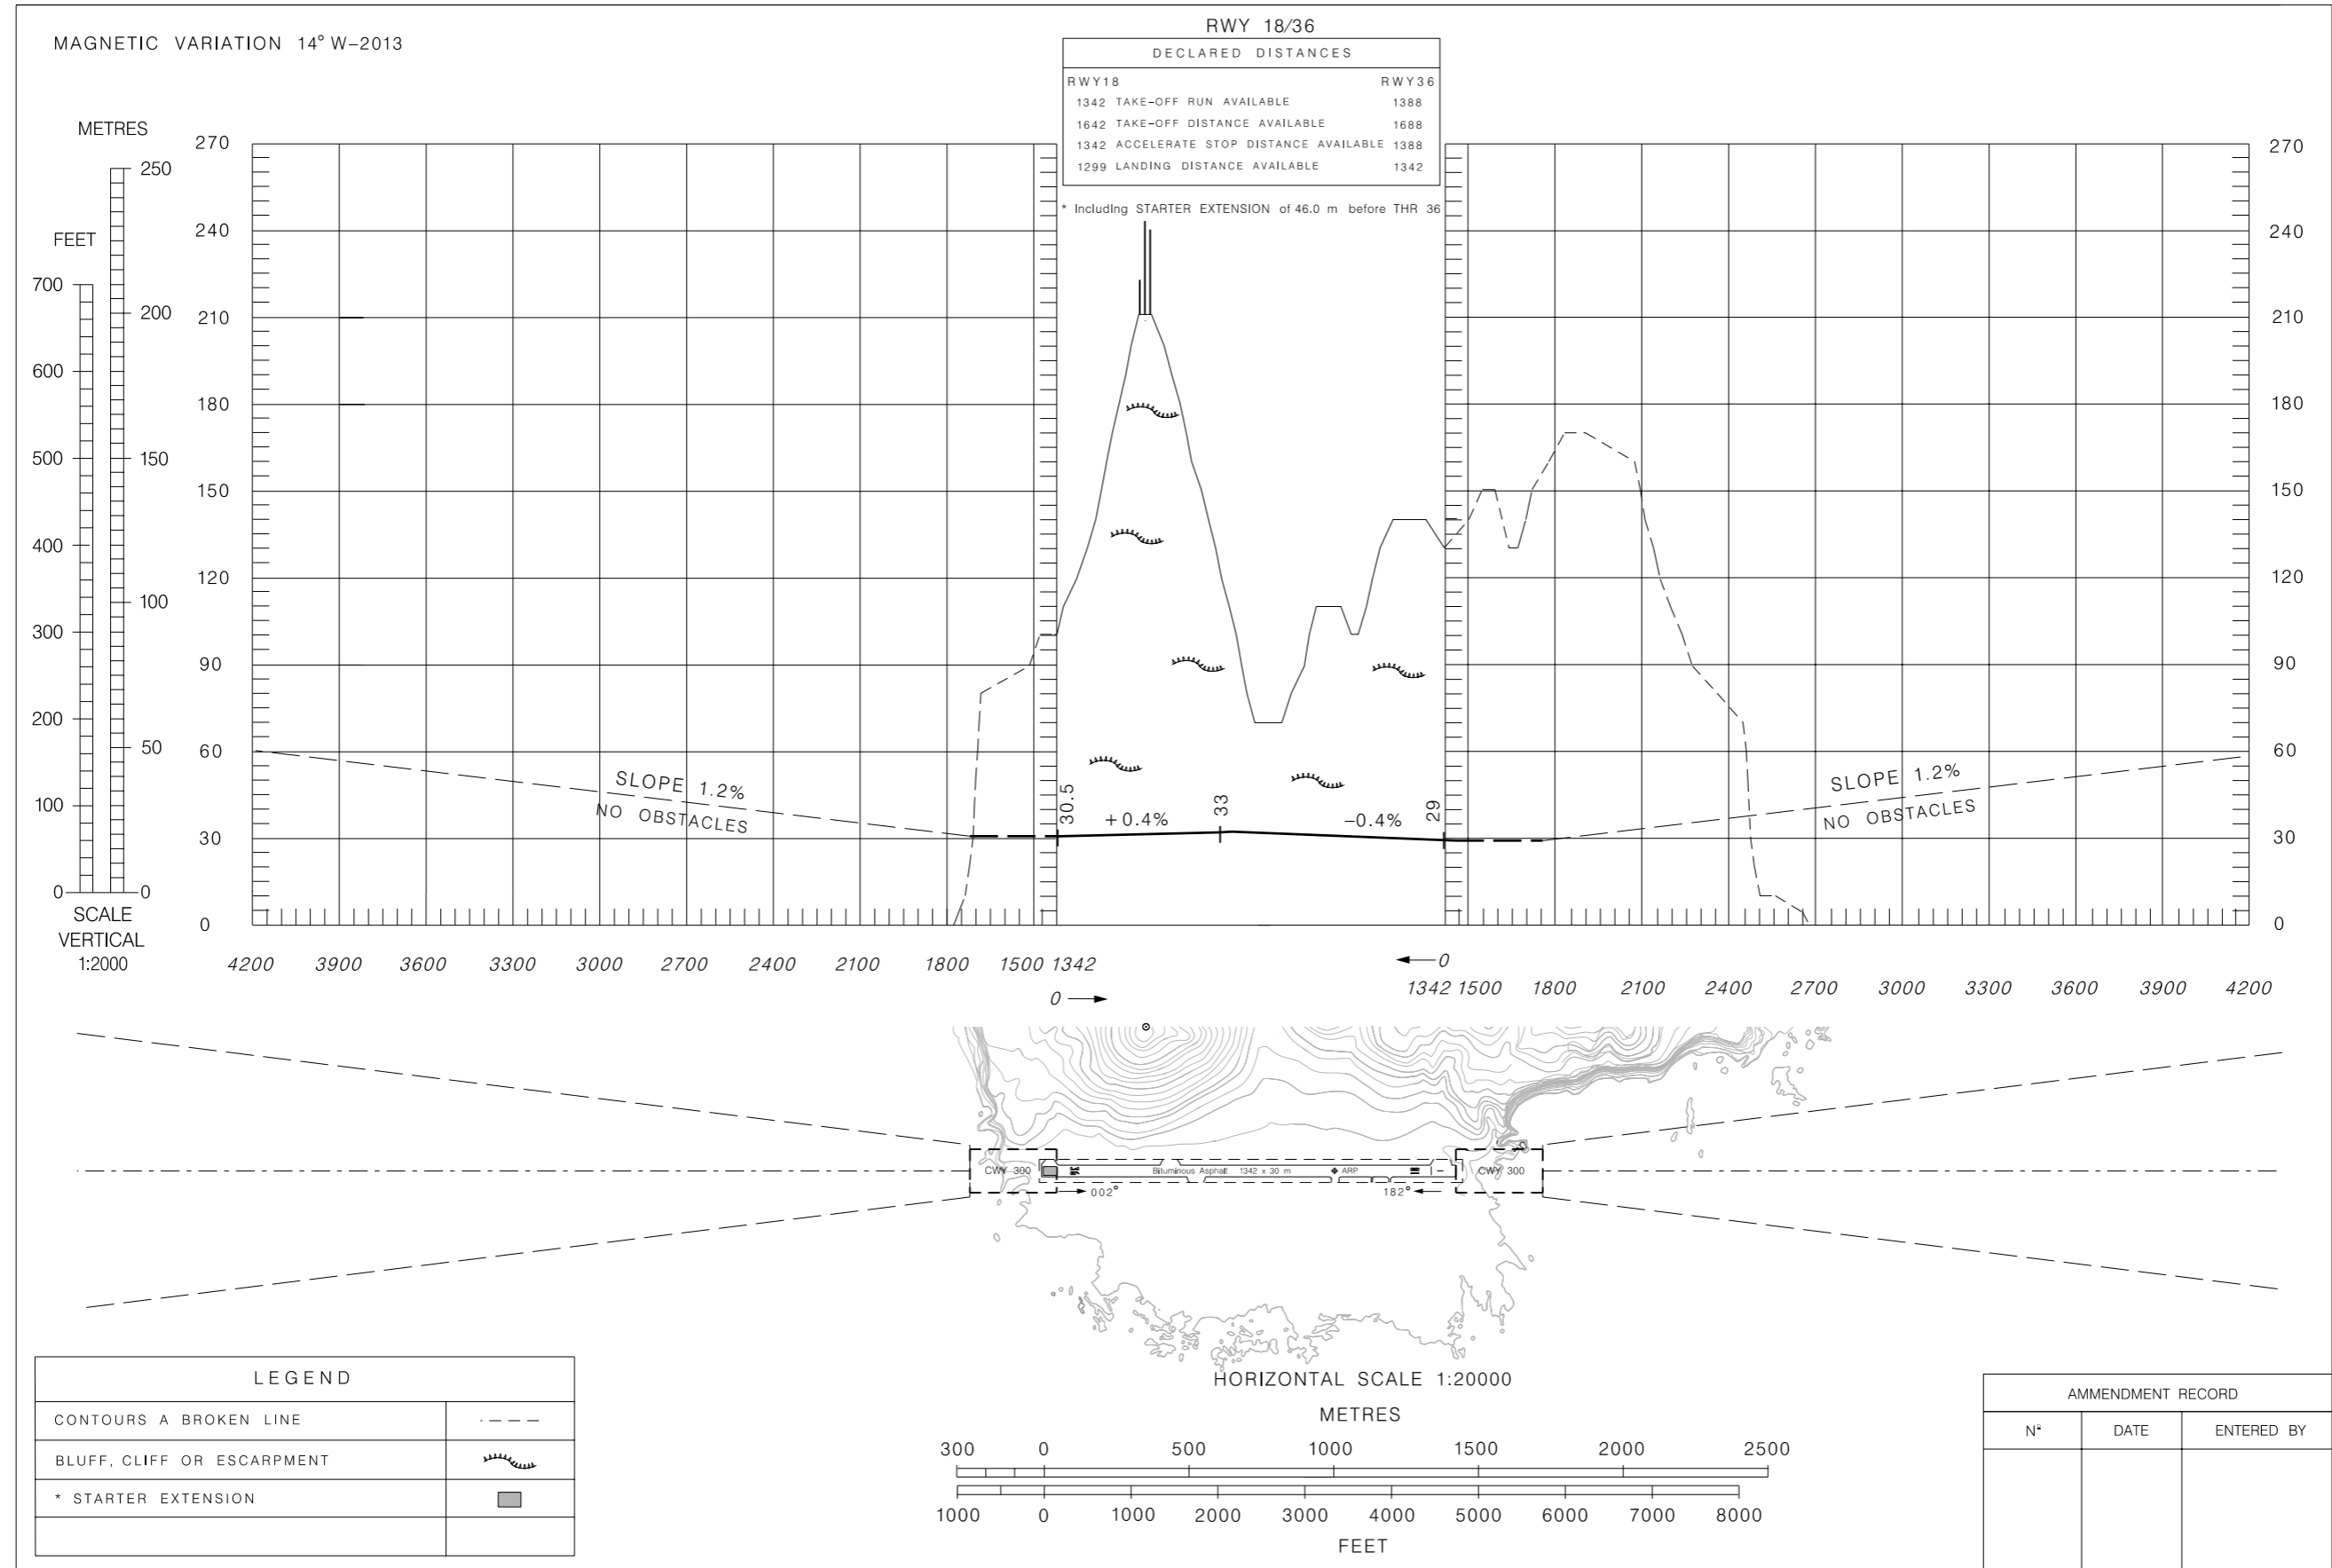

AERODROME OBSTACLE CHART – ICAO  
TYPE A (OPERATING LIMITATIONS)

DIMENSIONS AND ELEVATIONS IN METRES

FLORES

Page Renumbered