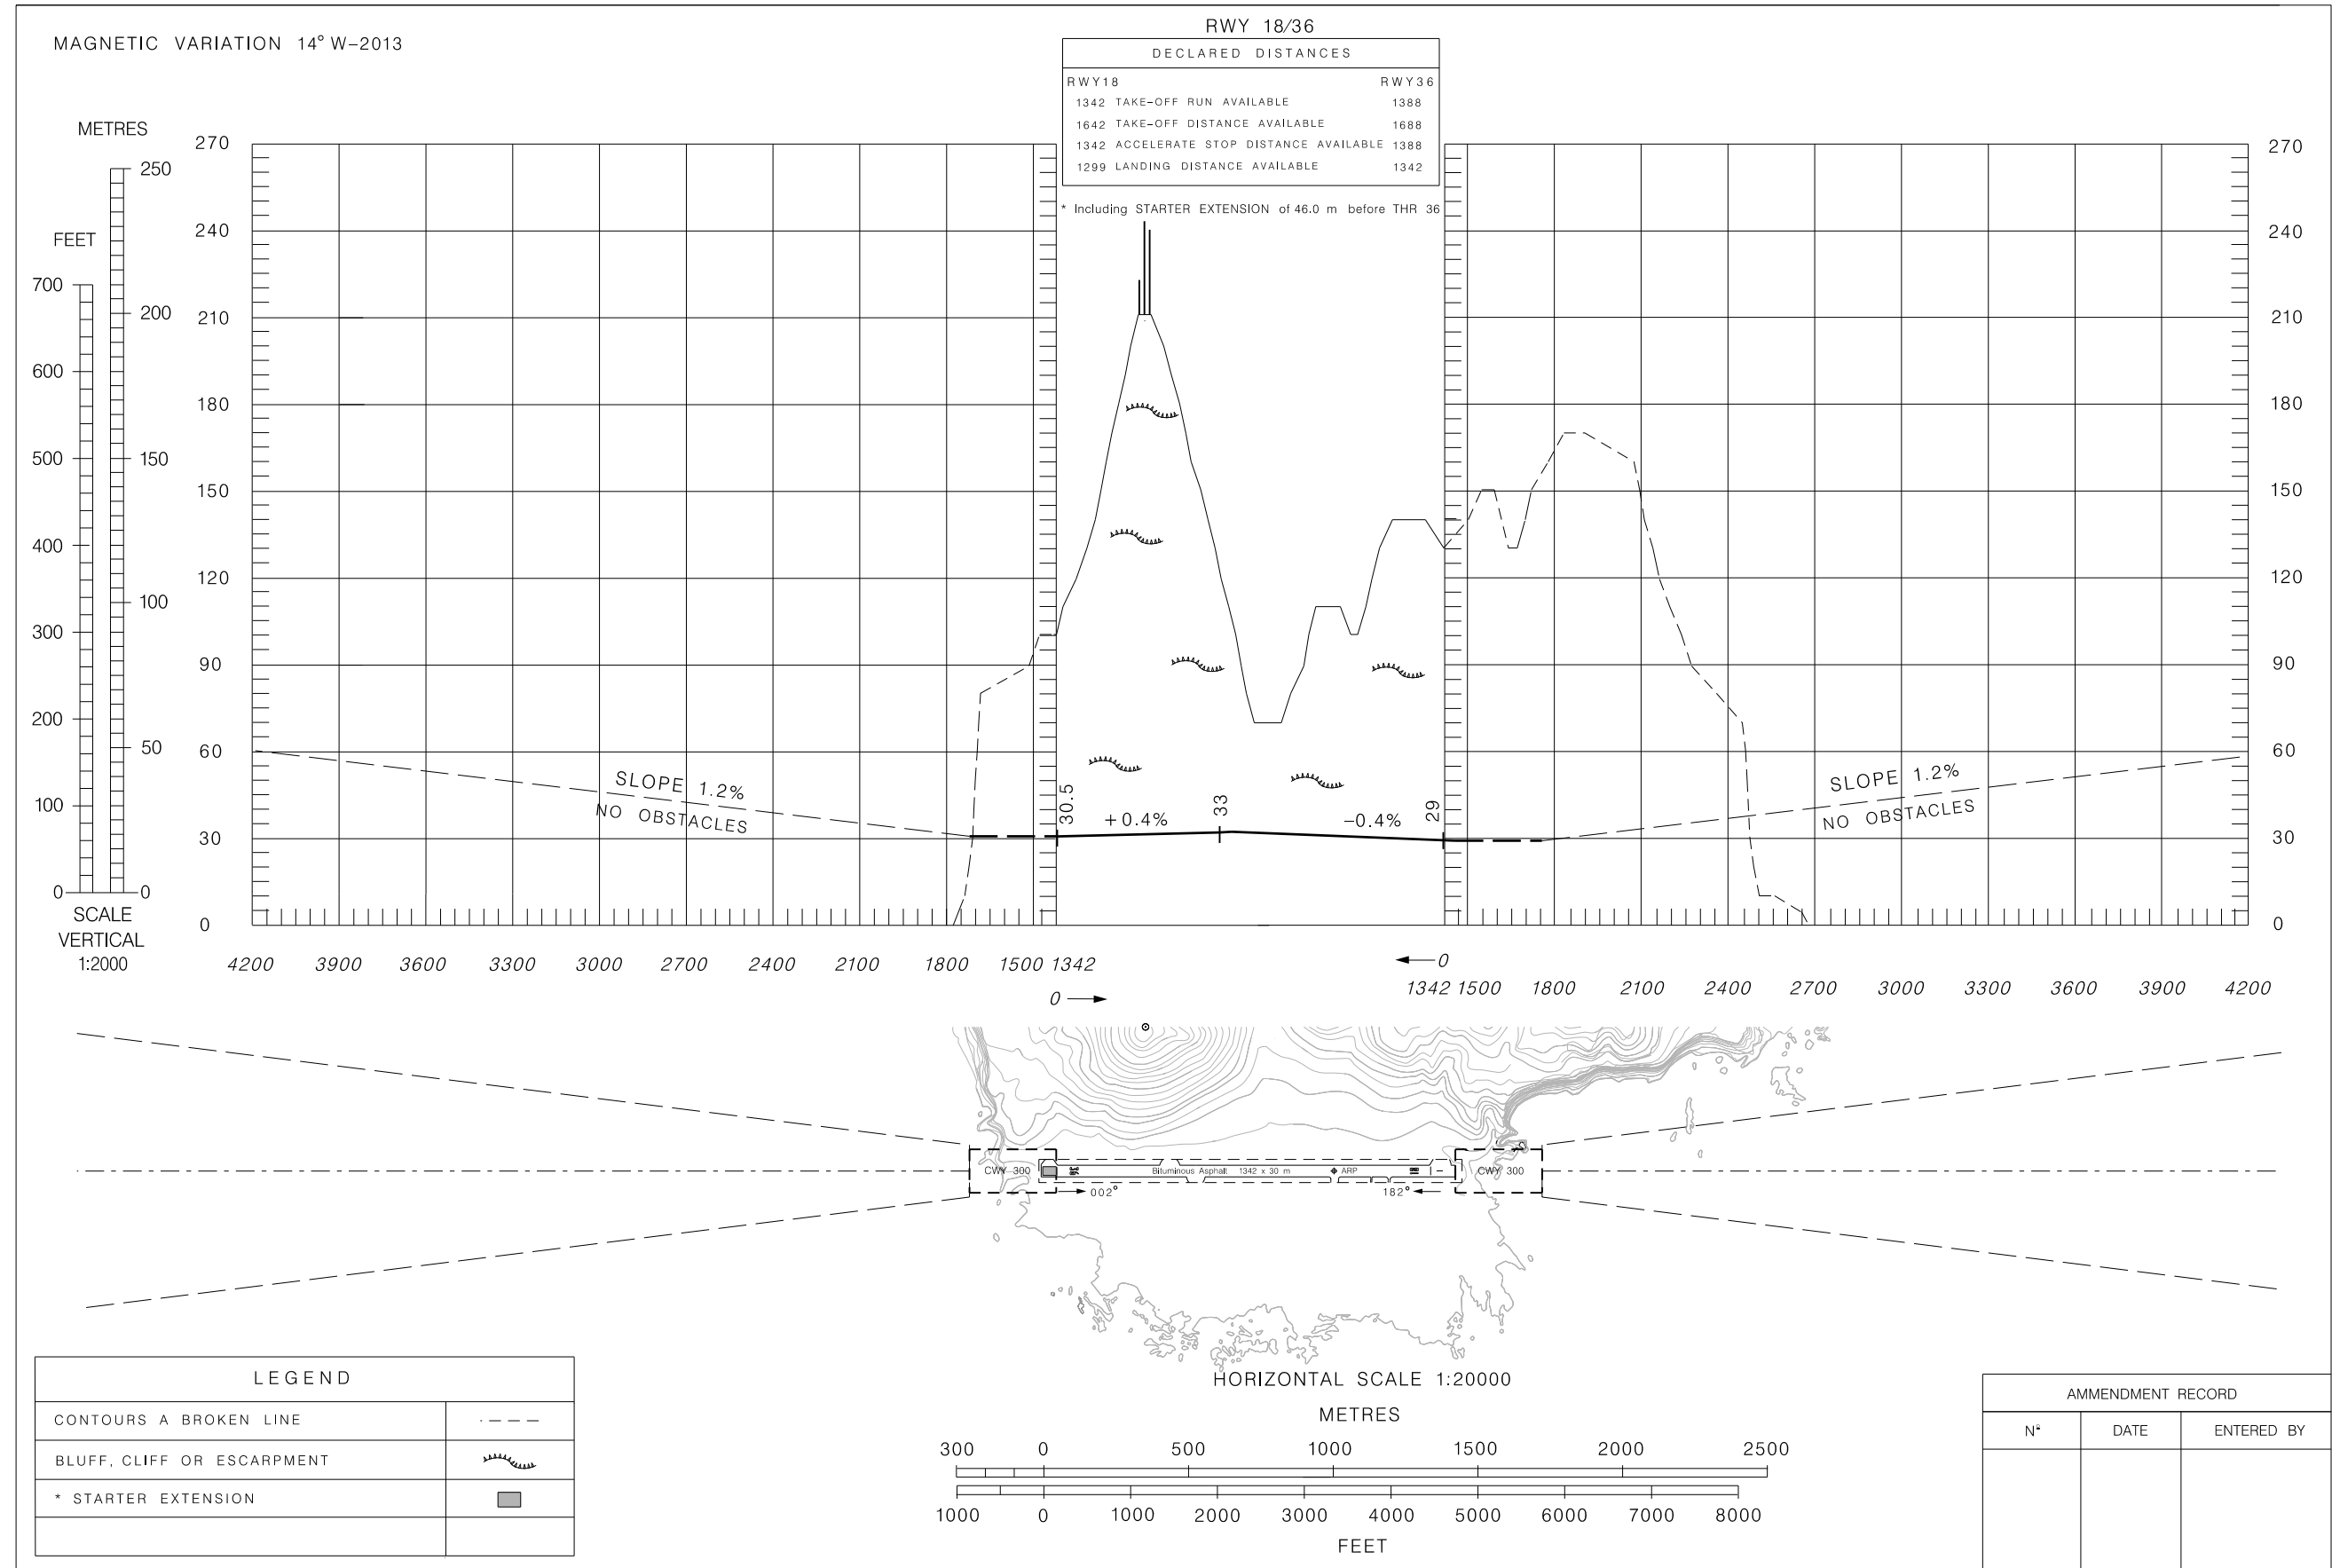

AERODROME OBSTACLE CHART – ICAO  
TYPE A (OPERATING LIMITATIONS)

DIMENSIONS AND ELEVATIONS IN METRES

FLORES

THIS PAGE INTENTIONALLY LEFT BLANK