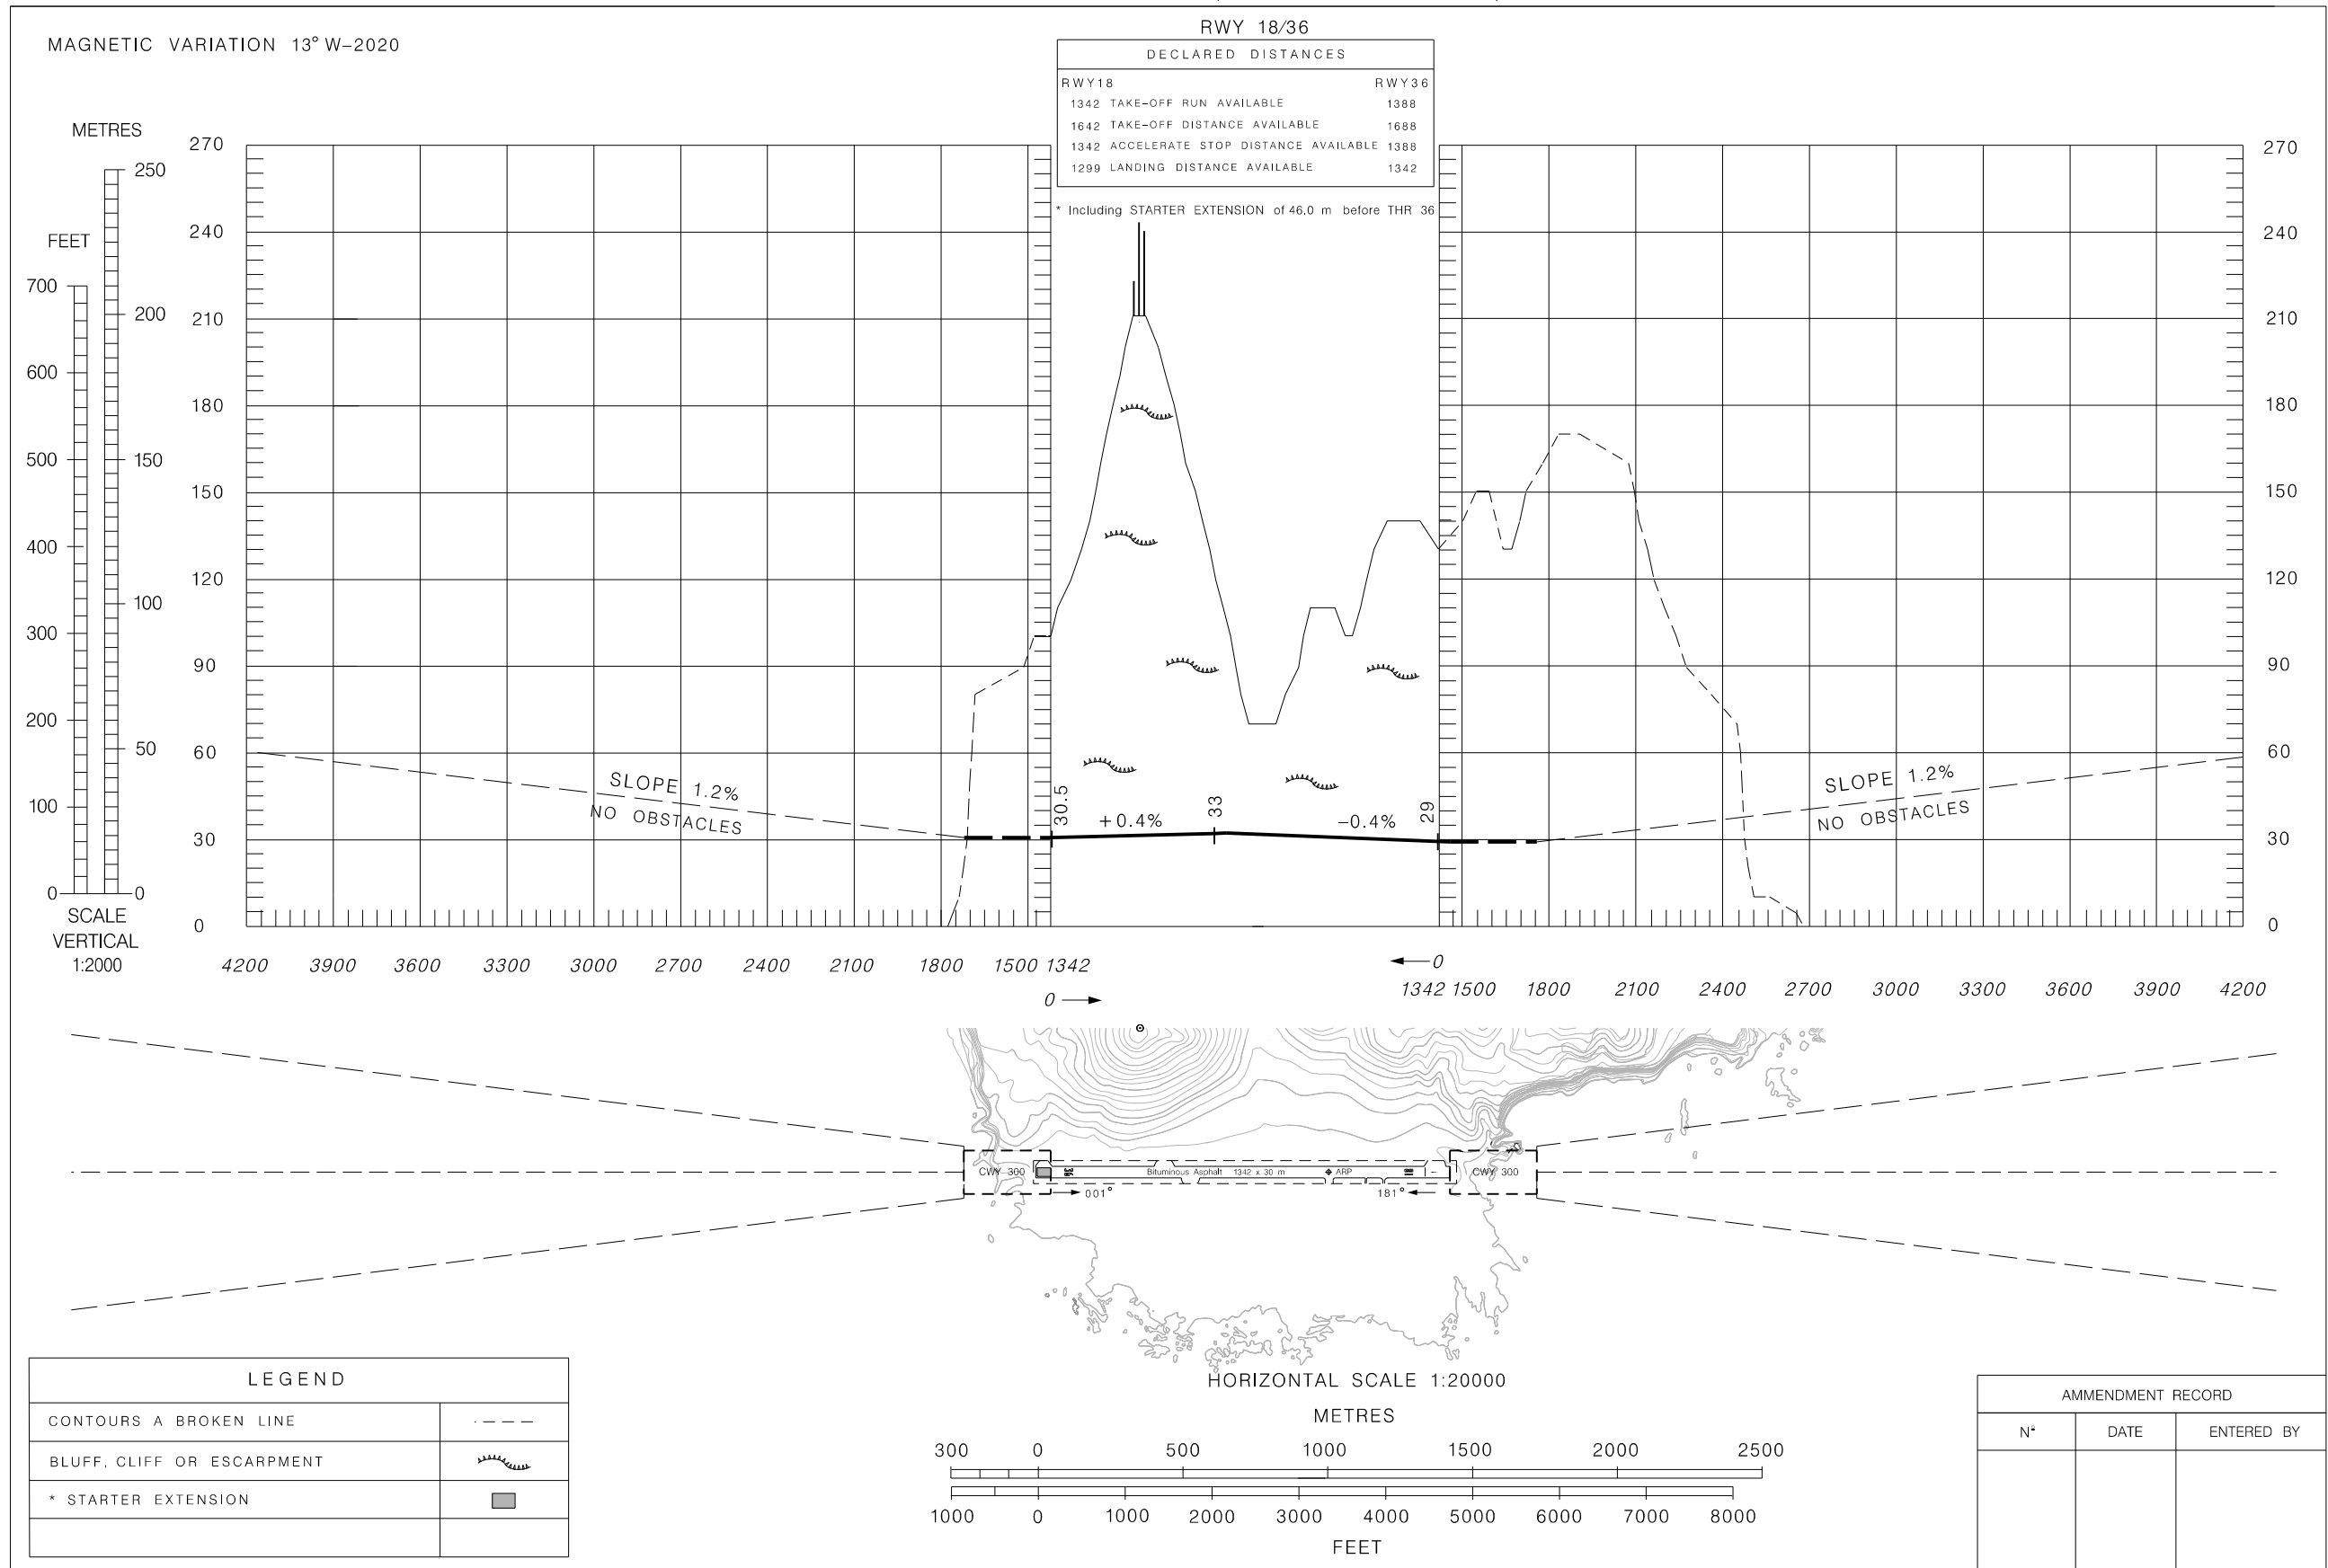

AERODROME OBSTACLE CHART – ICAO
TYPE A (OPERATING LIMITATIONS)

DIMENSIONS AND ELEVATIONS IN METRES

FLORES (LPFL)

THIS PAGE INTENTIONALLY LEFT BLANK