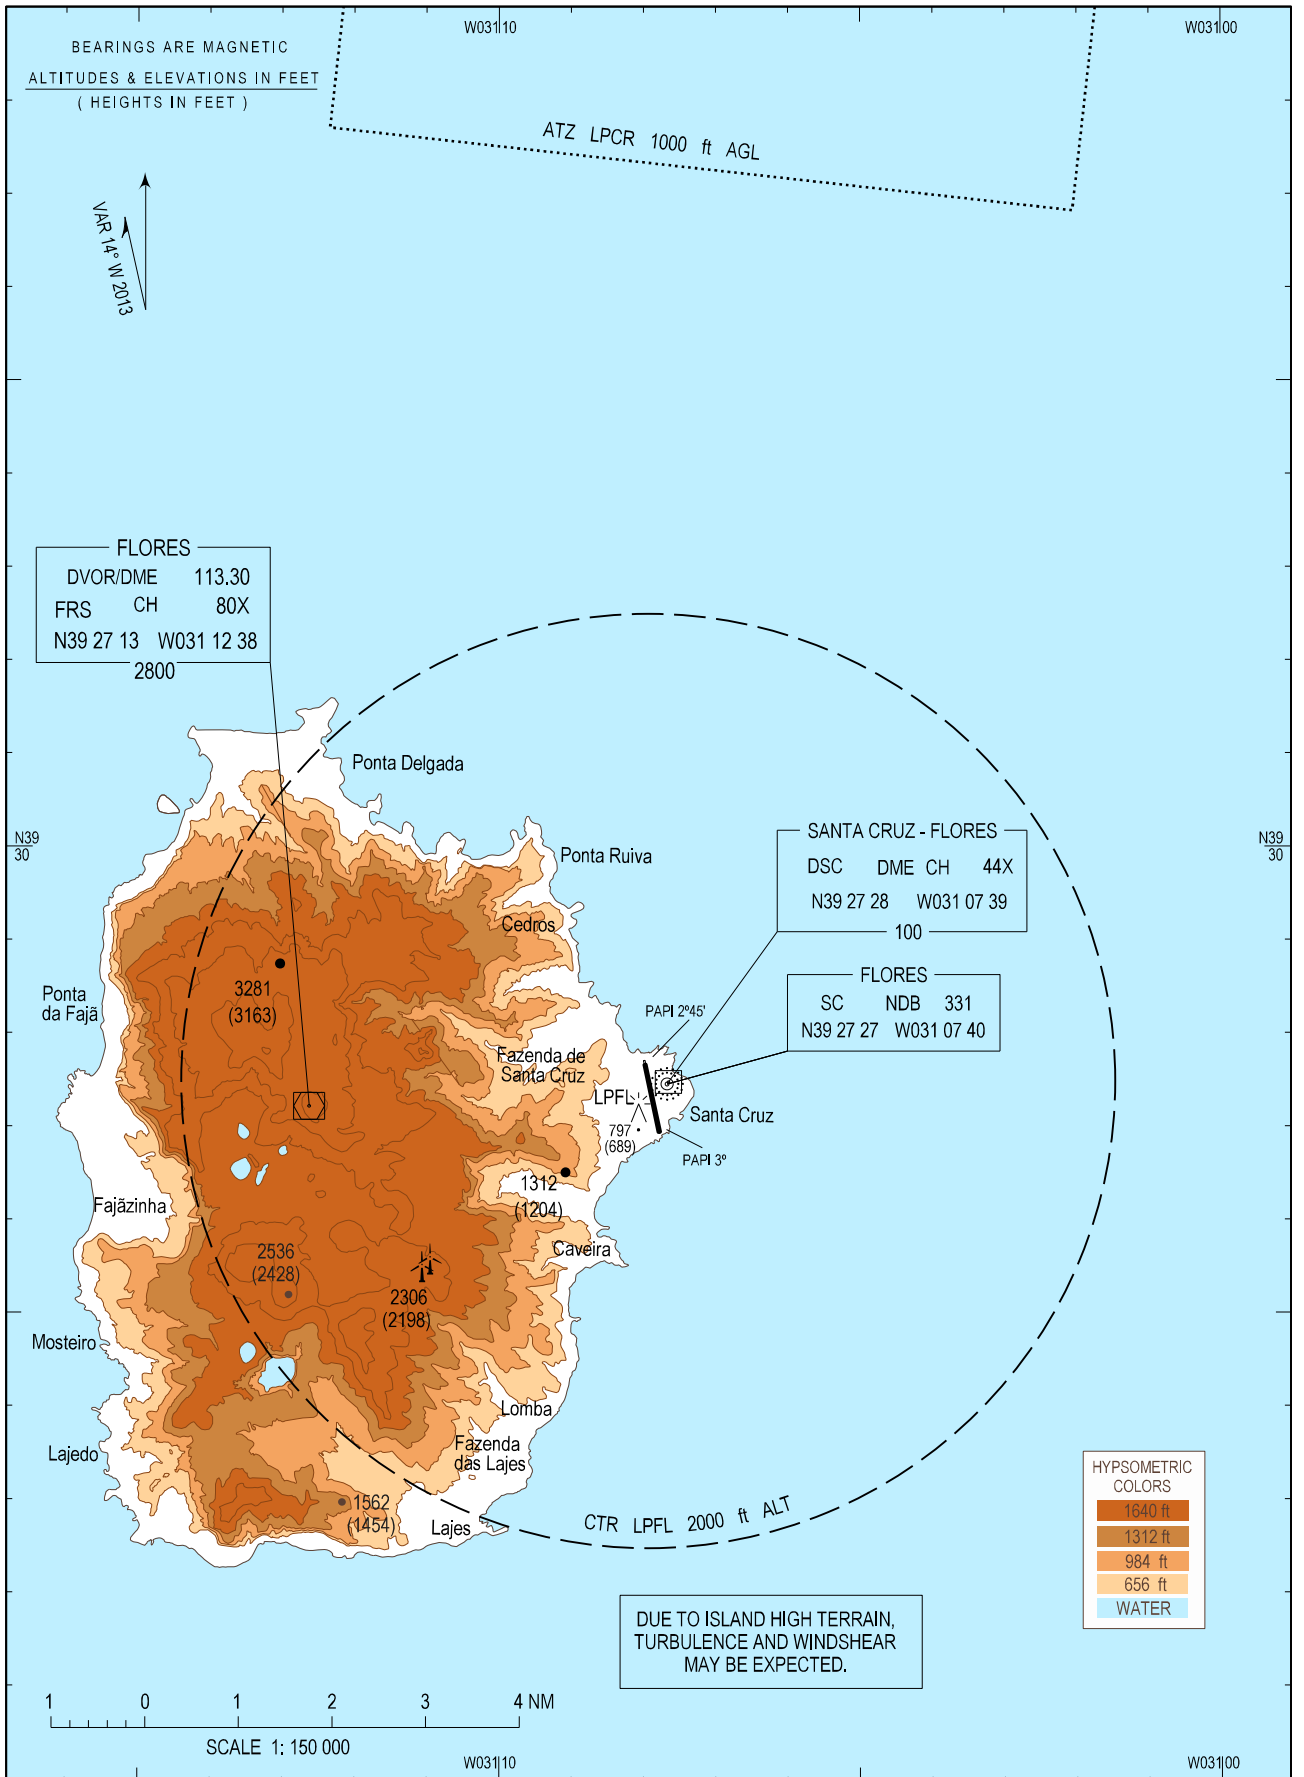

VISUAL
APPROACH
CHART - ICAO

AD ELEV 108 ft
HEIGHTS RELATED
TO AD ELEV

APP 118.800
TWR 118.800

FLORES
LPFL

Editorial correction.