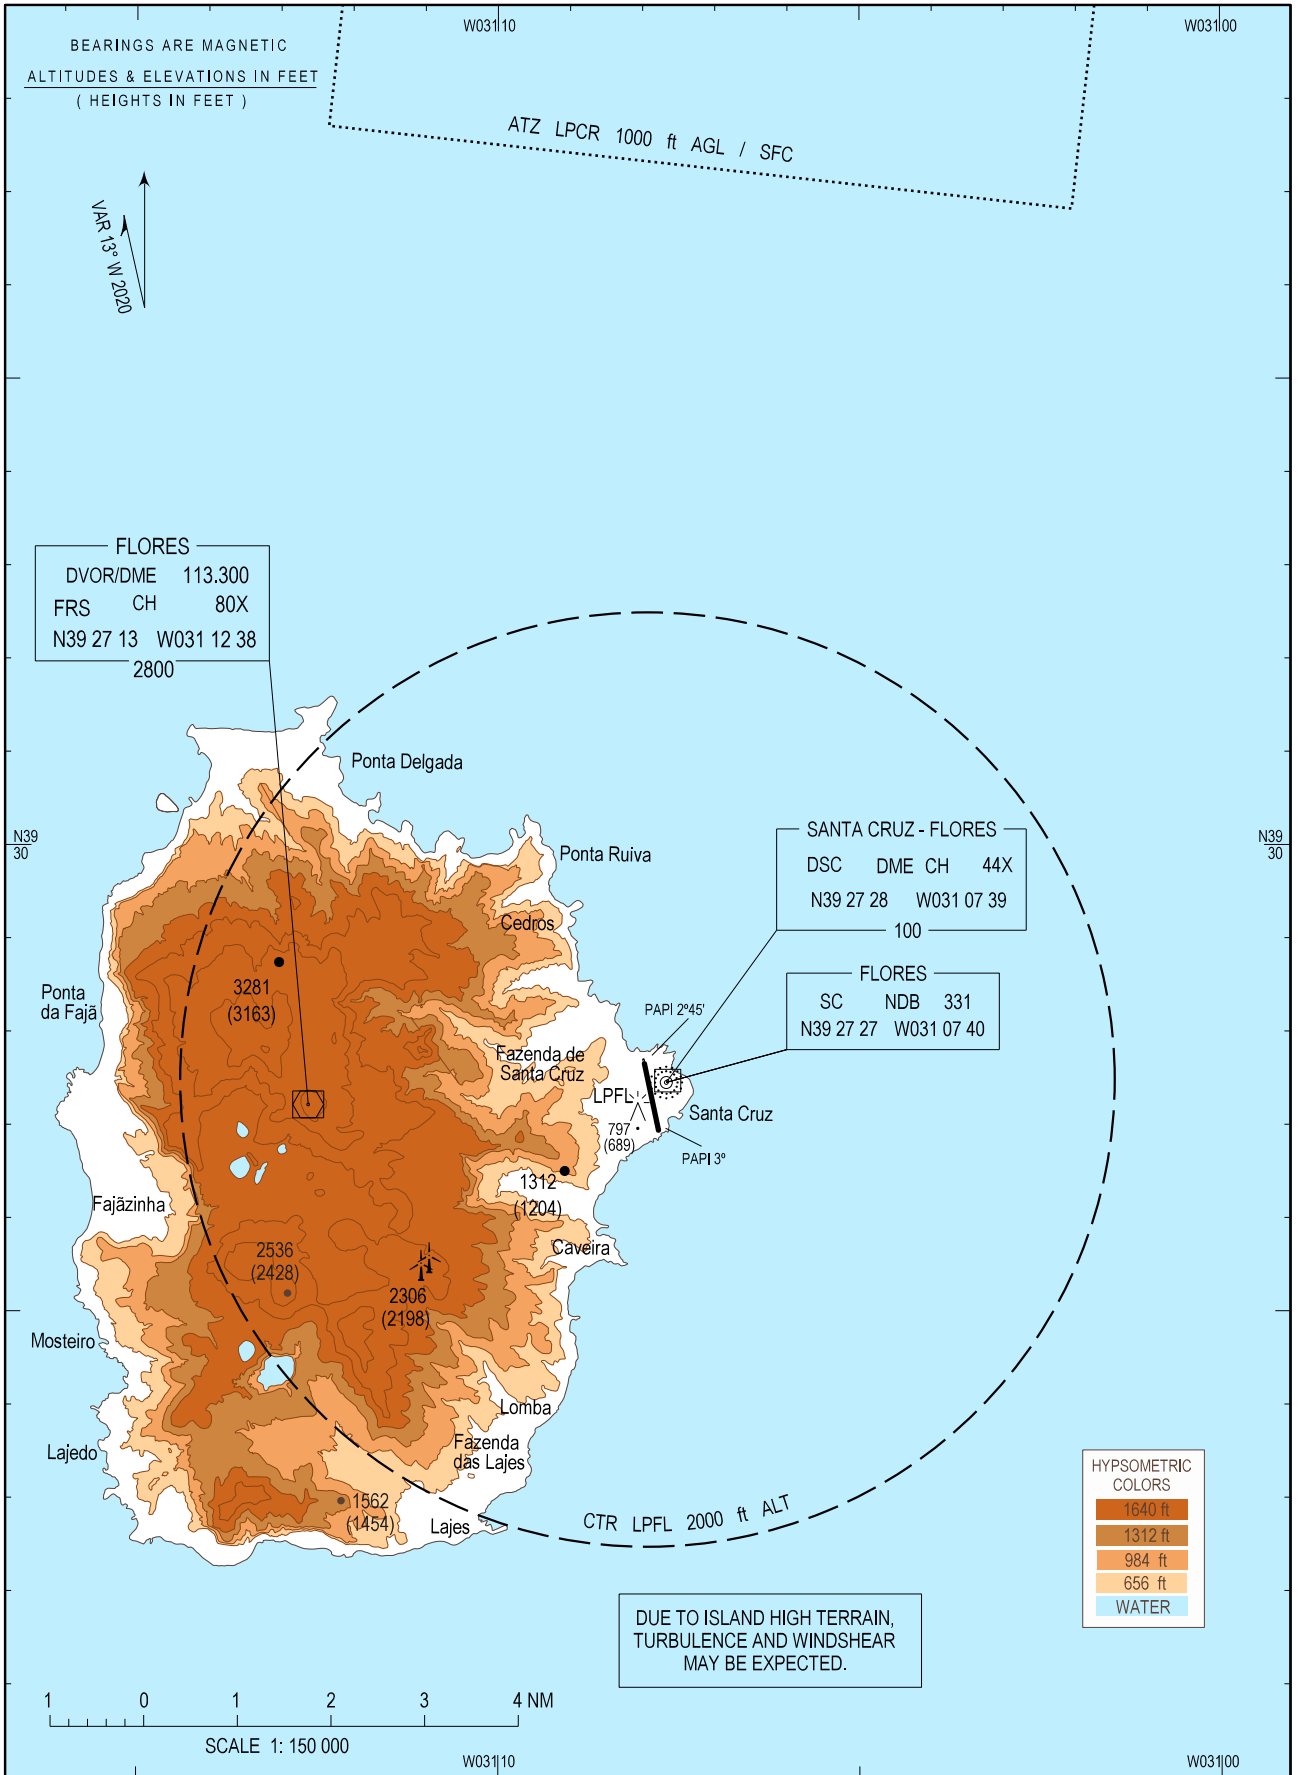

VISUAL
APPROACH
CHART - ICAO

AD ELEV 108 ft
HEIGHTS RELATED
TO AD ELEV

FLORES APPROACH 118.800
FLORES TOWER 118.800

FLORES
(LPFL)

MAG VAR updated.

THIS PAGE INTENTIONALLY LEFT BLANK