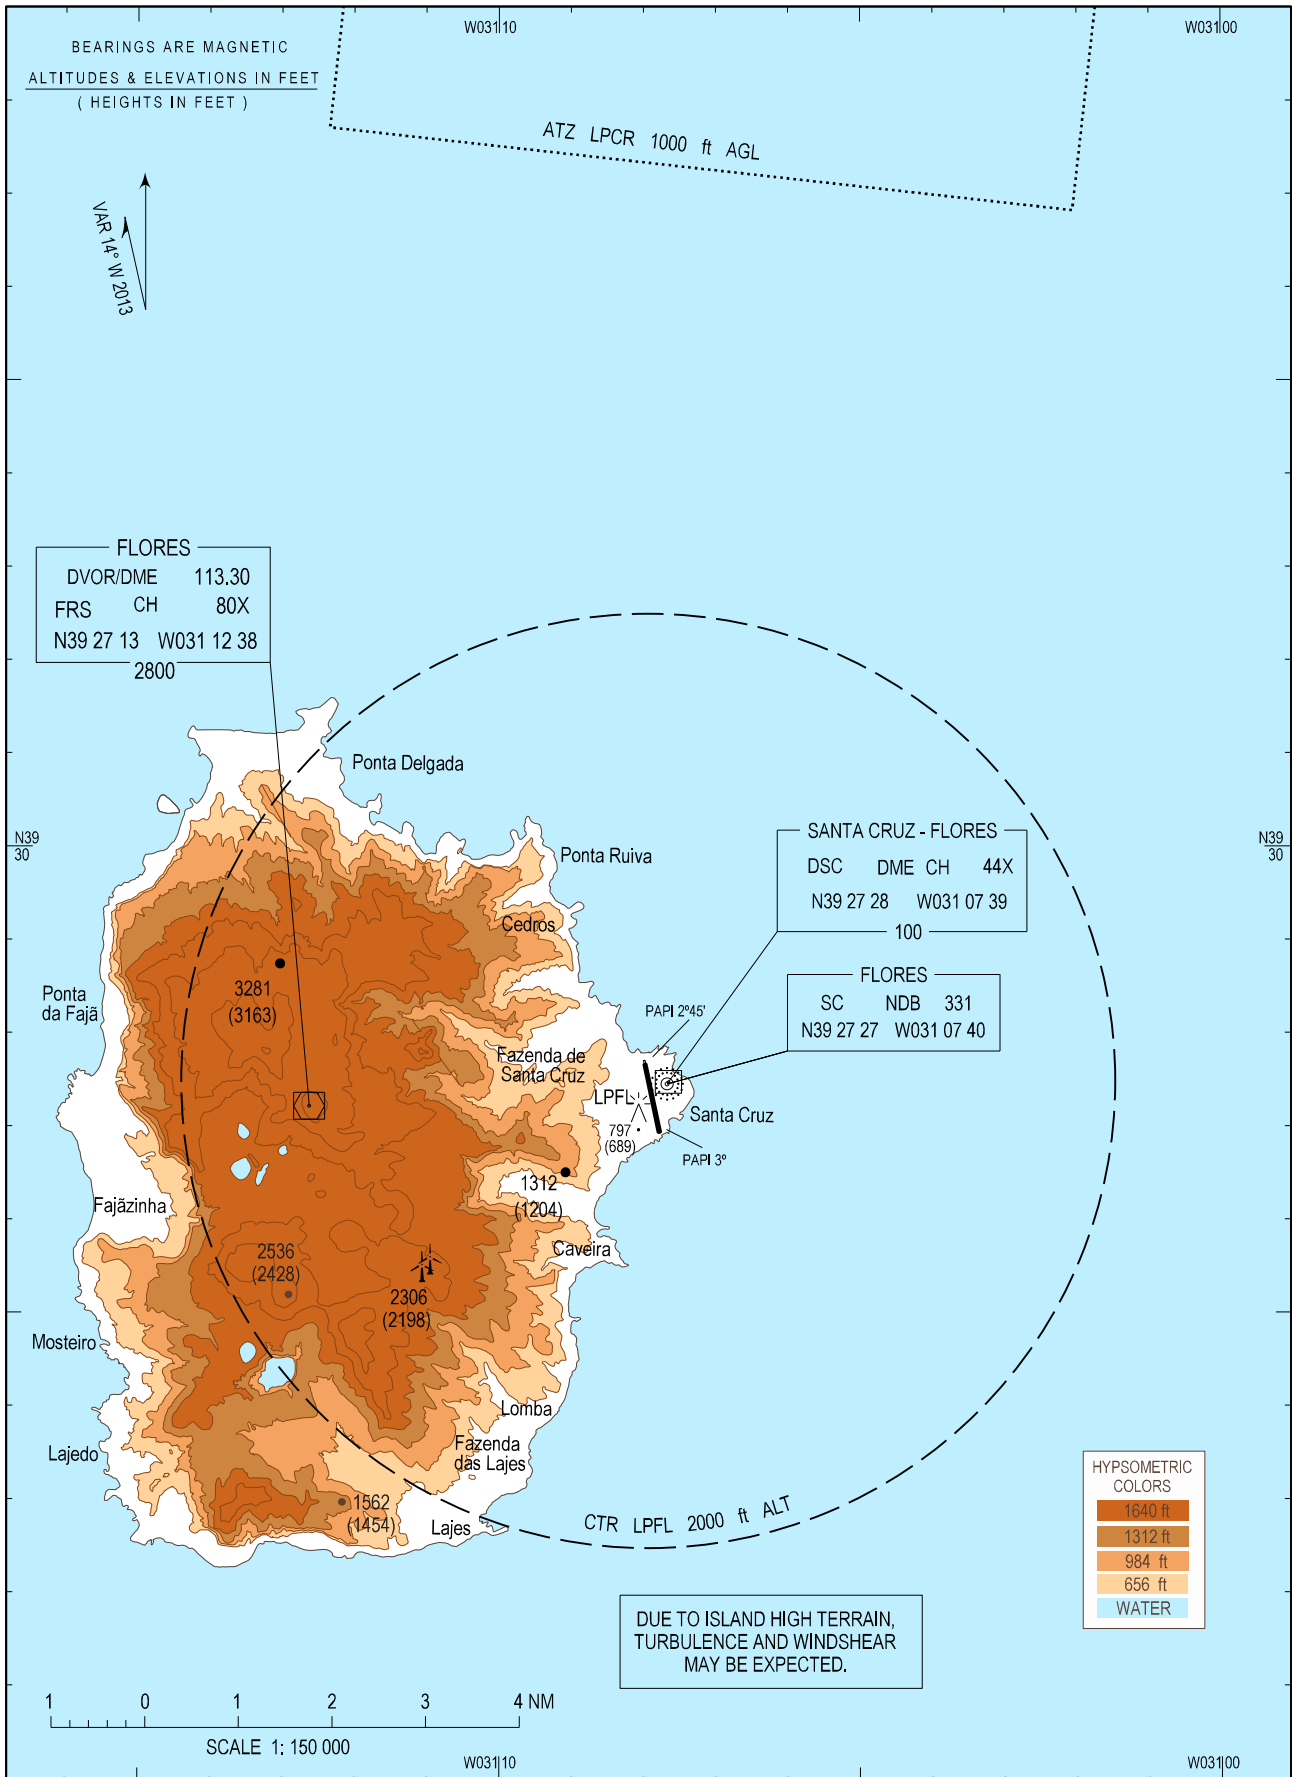

VISUAL
APPROACH
CHART - ICAO

AD ELEV 108 ft
HEIGHTS RELATED
TO AD ELEV

APP 118.800
TWR 118.800

FLORES
LPFL

Editorial correction.

THIS PAGE INTENTIONALLY LEFT BLANK