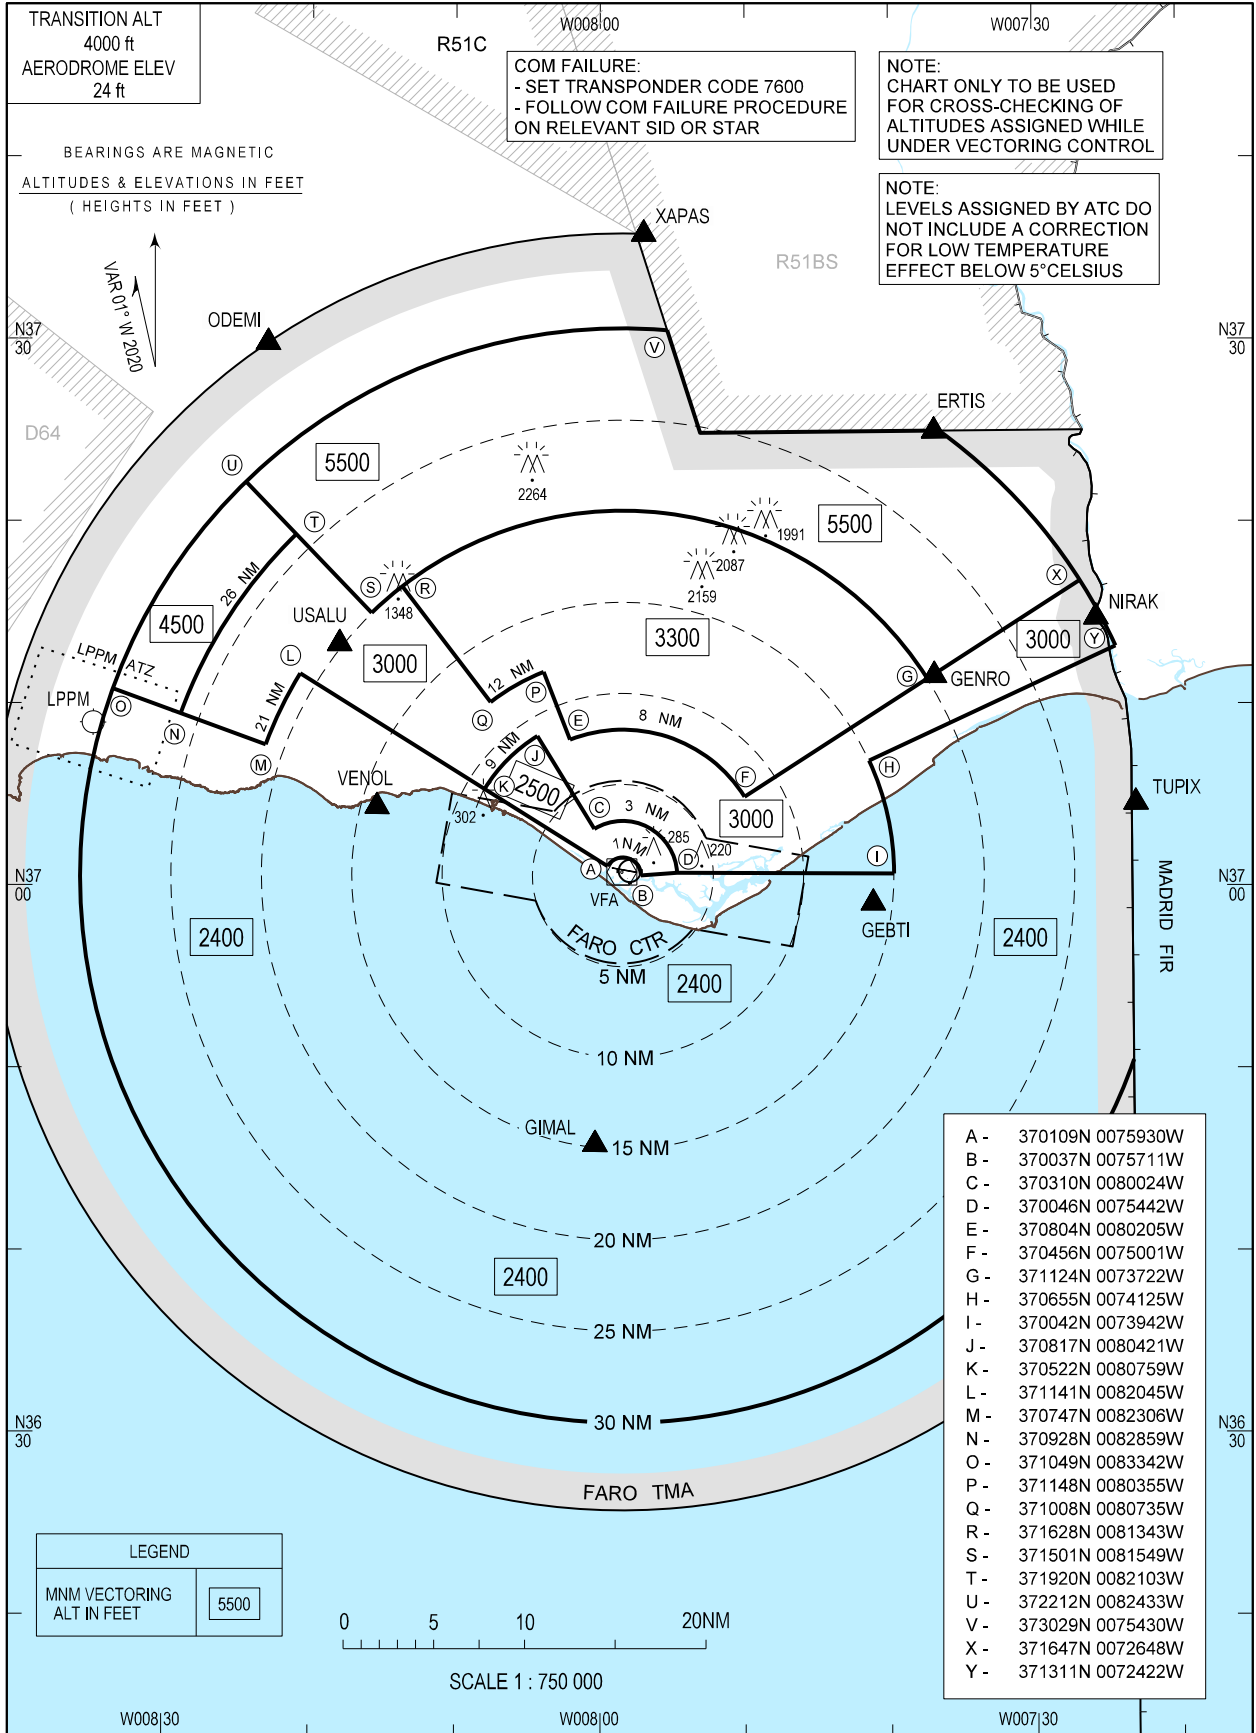

ATC SURVEILLANCE MINIMUM  
ALTITUDE CHART - ICAO

FARO INFORMATION 124.205  
FARO APPROACH 119.405

FARO  
LPFR

MAG VAR updated.

THIS PAGE INTENTIONALLY LEFT BLANK