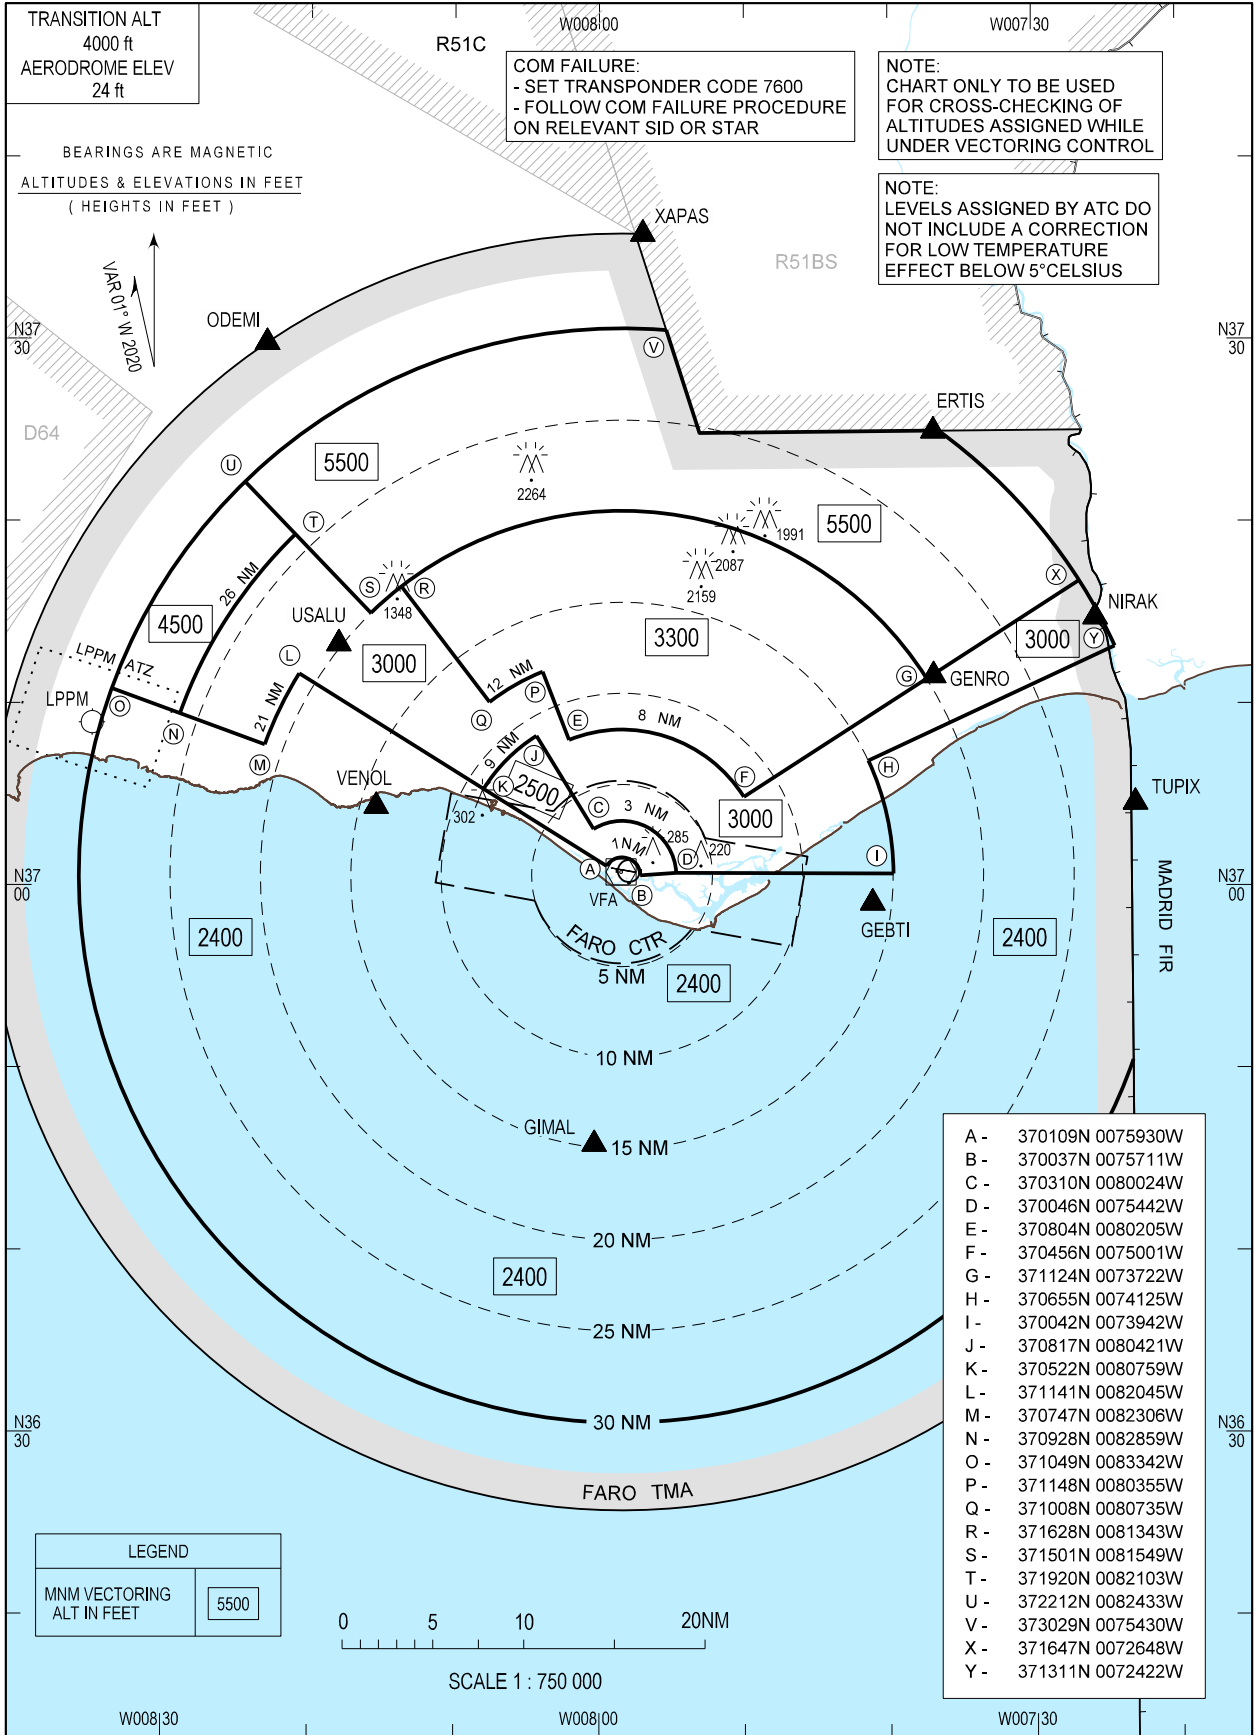

ATC SURVEILLANCE MINIMUM  
ALTITUDE CHART - ICAO

FARO ARR INFORMATION 124.205  
FARO DEP INFORMATION 121.560

FARO  
LPFR

THIS PAGE INTENTIONALLY LEFT BLANK