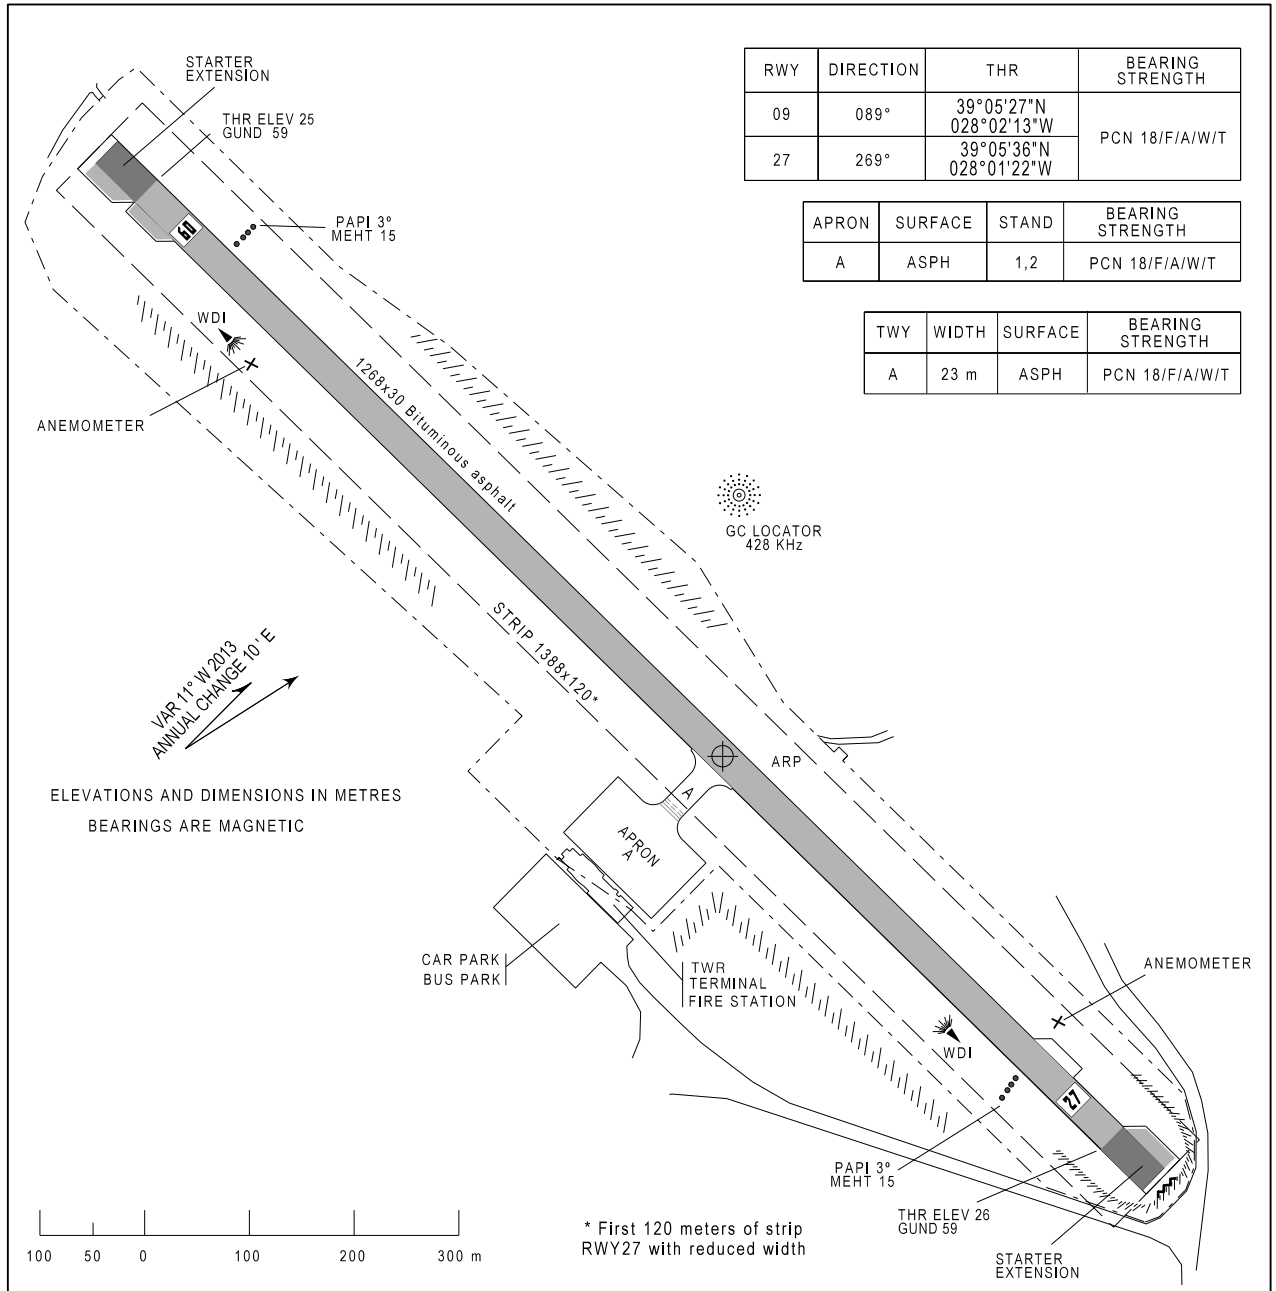

AERODROME CHART - ICAO

39°05'33"N
028°01'43"W

ELEV 26 m

GRACIOSA AFIS: 122.900
LAJES APP: 135.000
HORTA APP: 120.600

GRACIOSA / LPGR

MARKING AIDS RWY 09/27 AND EXIT TWY

Page renumbered.

THIS PAGE INTENTIONALLY LEFT BLANK