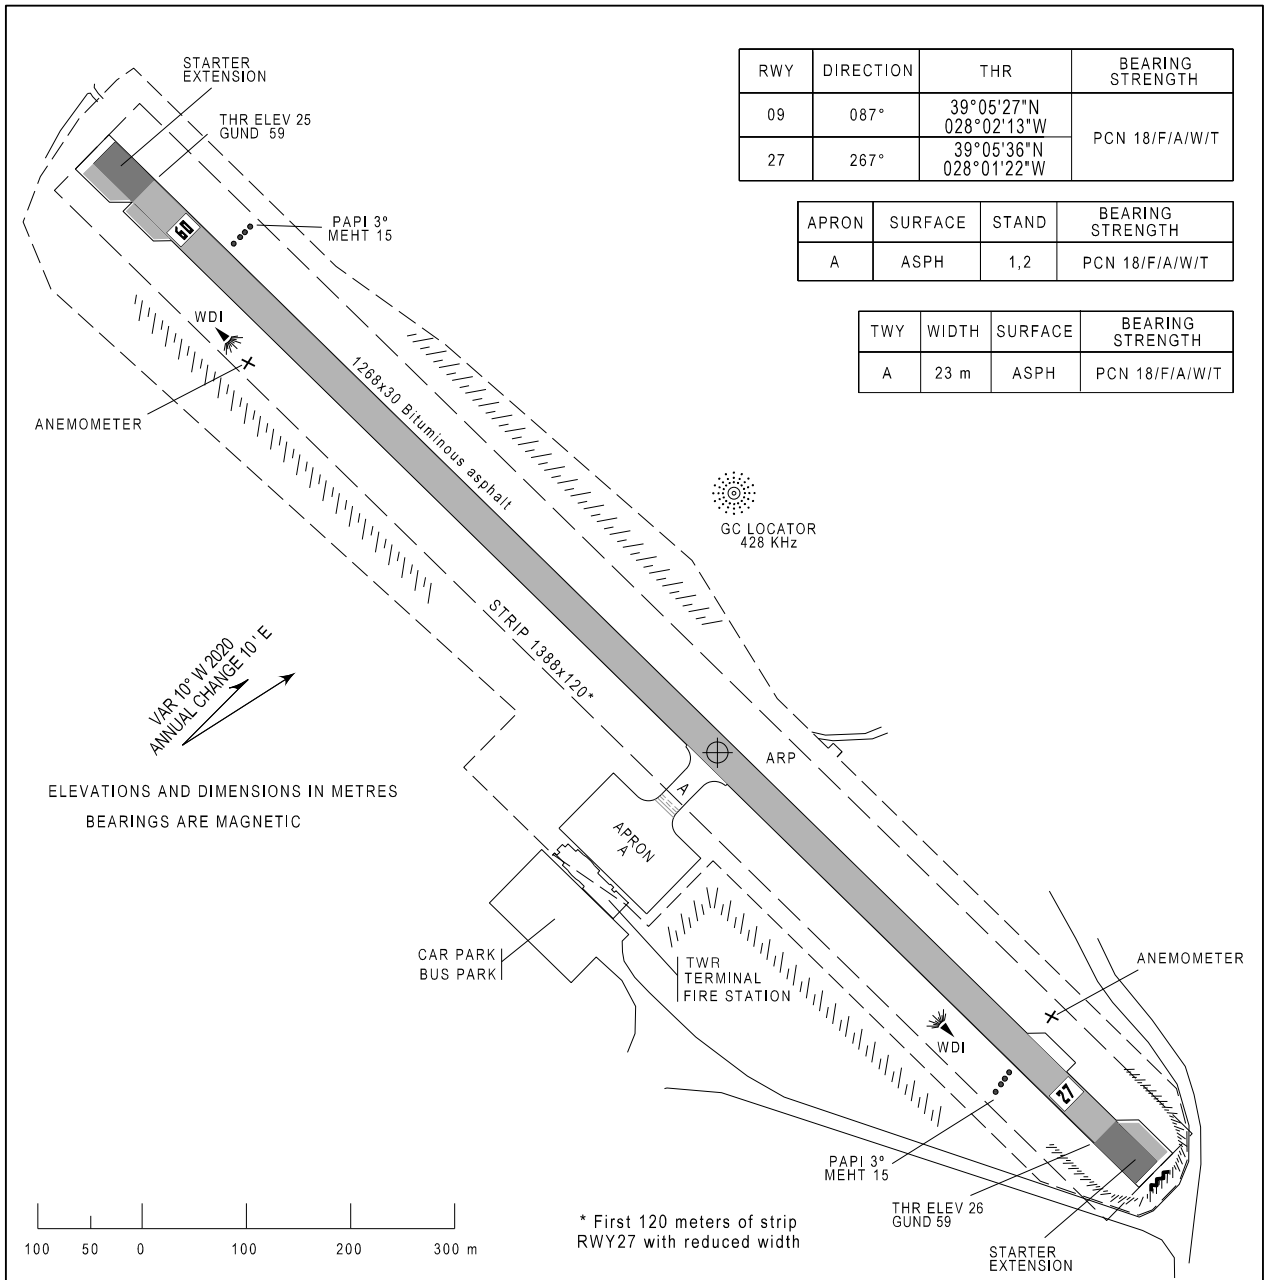

AERODROME CHART - ICAO

39°05'33"N
028°01'43"W

ELEV 26 m

GRACIOSA AFIS: 122.900
LAJES APP: 135.000
HORTA APP: 120.600

GRACIOSA / LPGR

MARKING AIDS RWY 09/27 AND EXIT TWY

MAG VAR updated.

THIS PAGE INTENTIONALLY LEFT BLANK