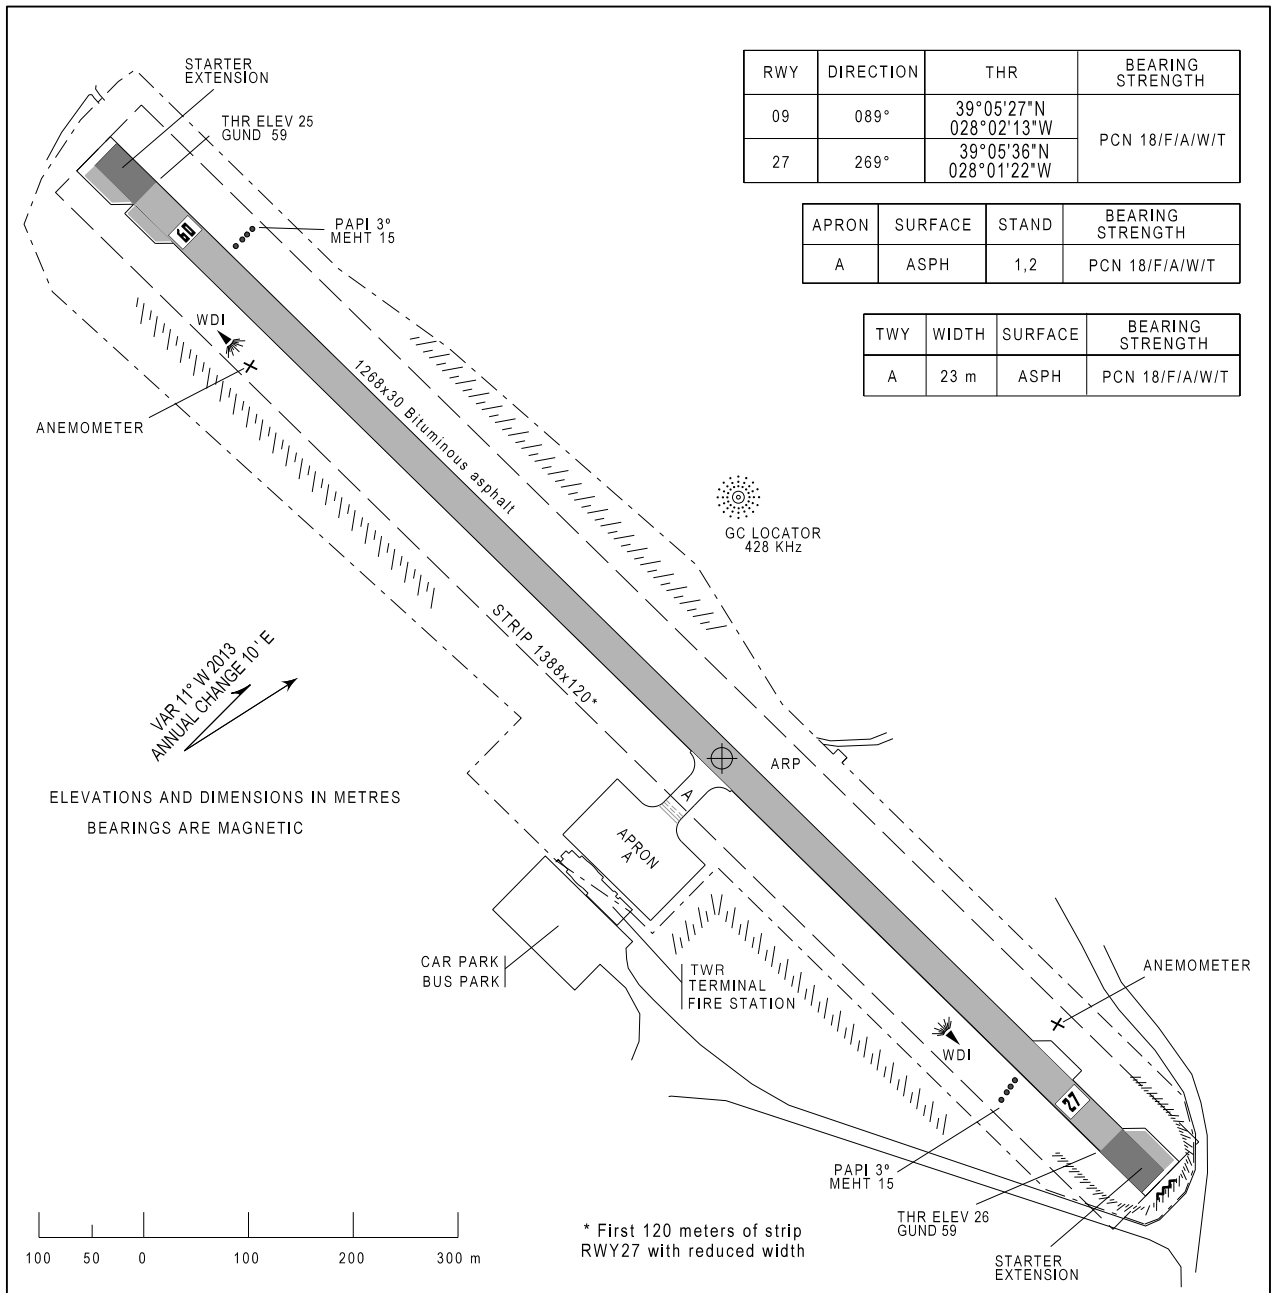

AERODROME CHART - ICAO

39°05'33"N  
028°01'43"W

ELEV 26 m

GRACIOSA AFIS: 122.900  
LAJES APP: 135.000  
HORTA APP: 120.600

GRACIOSA / LPGR

MARKING AIDS RWY 09/27 AND EXIT TWY

Page renumbered.