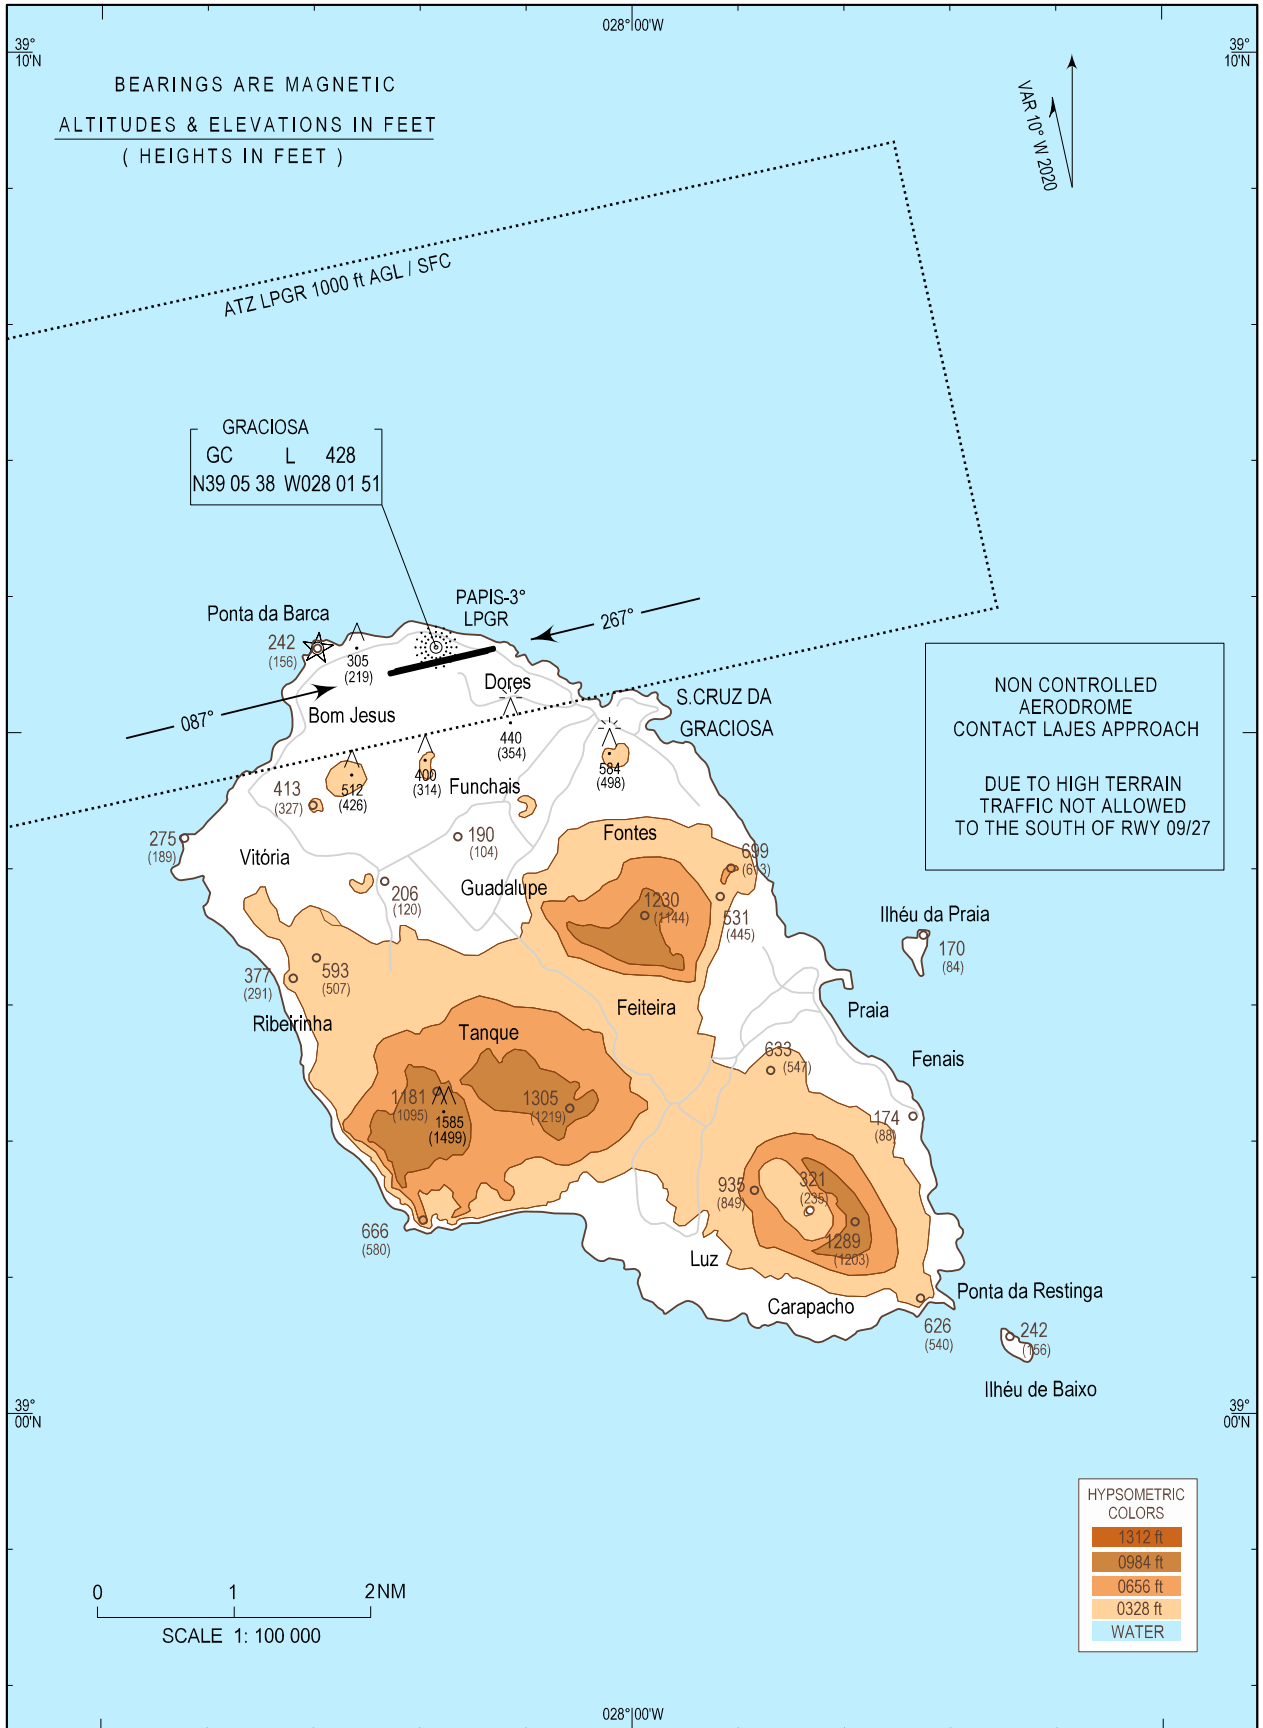

VISUAL
APPROACH
CHART - ICAO

AD ELEV 86 ft
HEIGHTS RELATED
TO AD ELEV

GRACIOSA AFIS	122.900
LAJES APP	135.000
HORTA APP	120.600

GRACIOSA
LPGR

MAG VAR updated.

THIS PAGE INTENTIONALLY LEFT BLANK