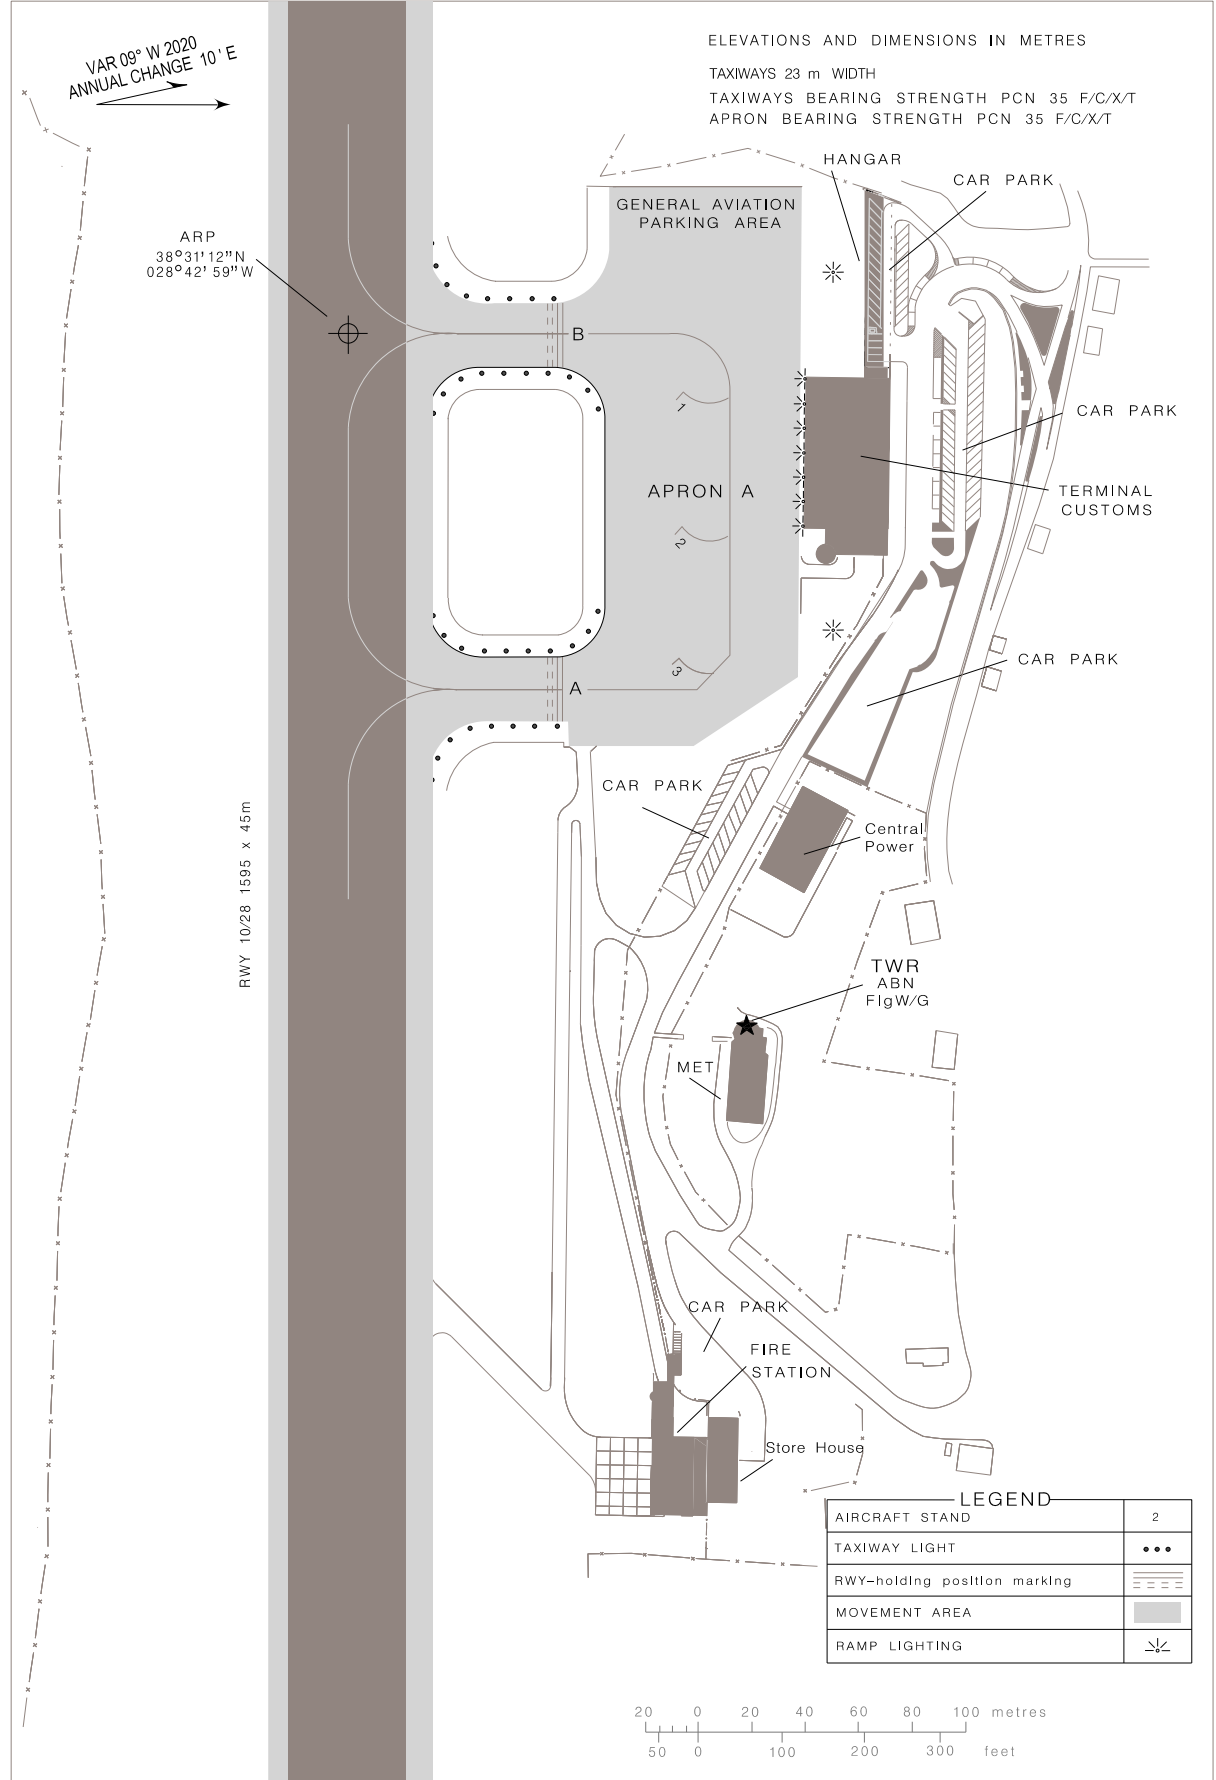

AIRCRAFT PARKING/
DOCKING CHART-ICAO

APRON ELEV.
29 m

TWR 118.000

HORTA (LPHR)

MAGVAR updated.

THIS PAGE INTENTIONALLY LEFT BLANK