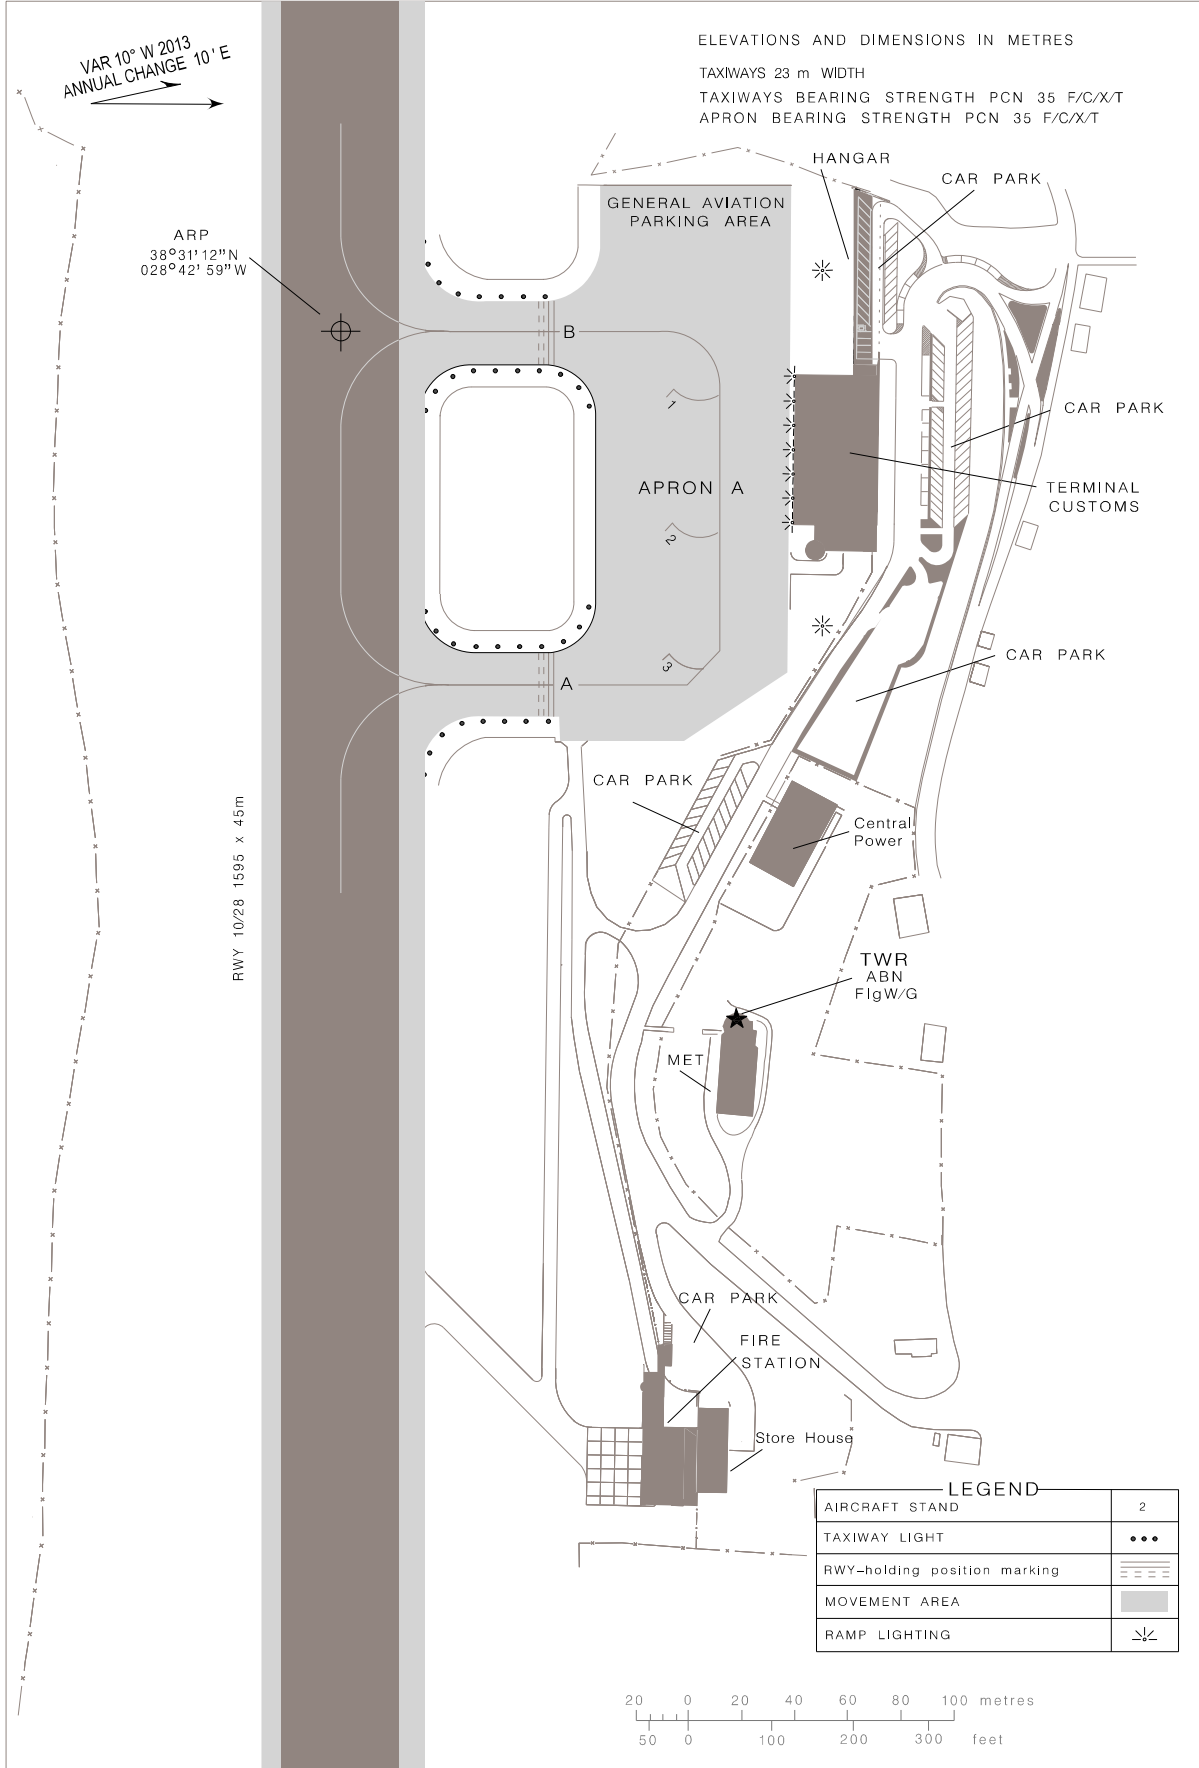

AIRCRAFT PARKING/  
DOCKING CHART-ICAO

APRON ELEV.  
29 m

TWR 118.000

HORTA

Apron elevation updated

THIS PAGE INTENTIONALLY LEFT BLANK