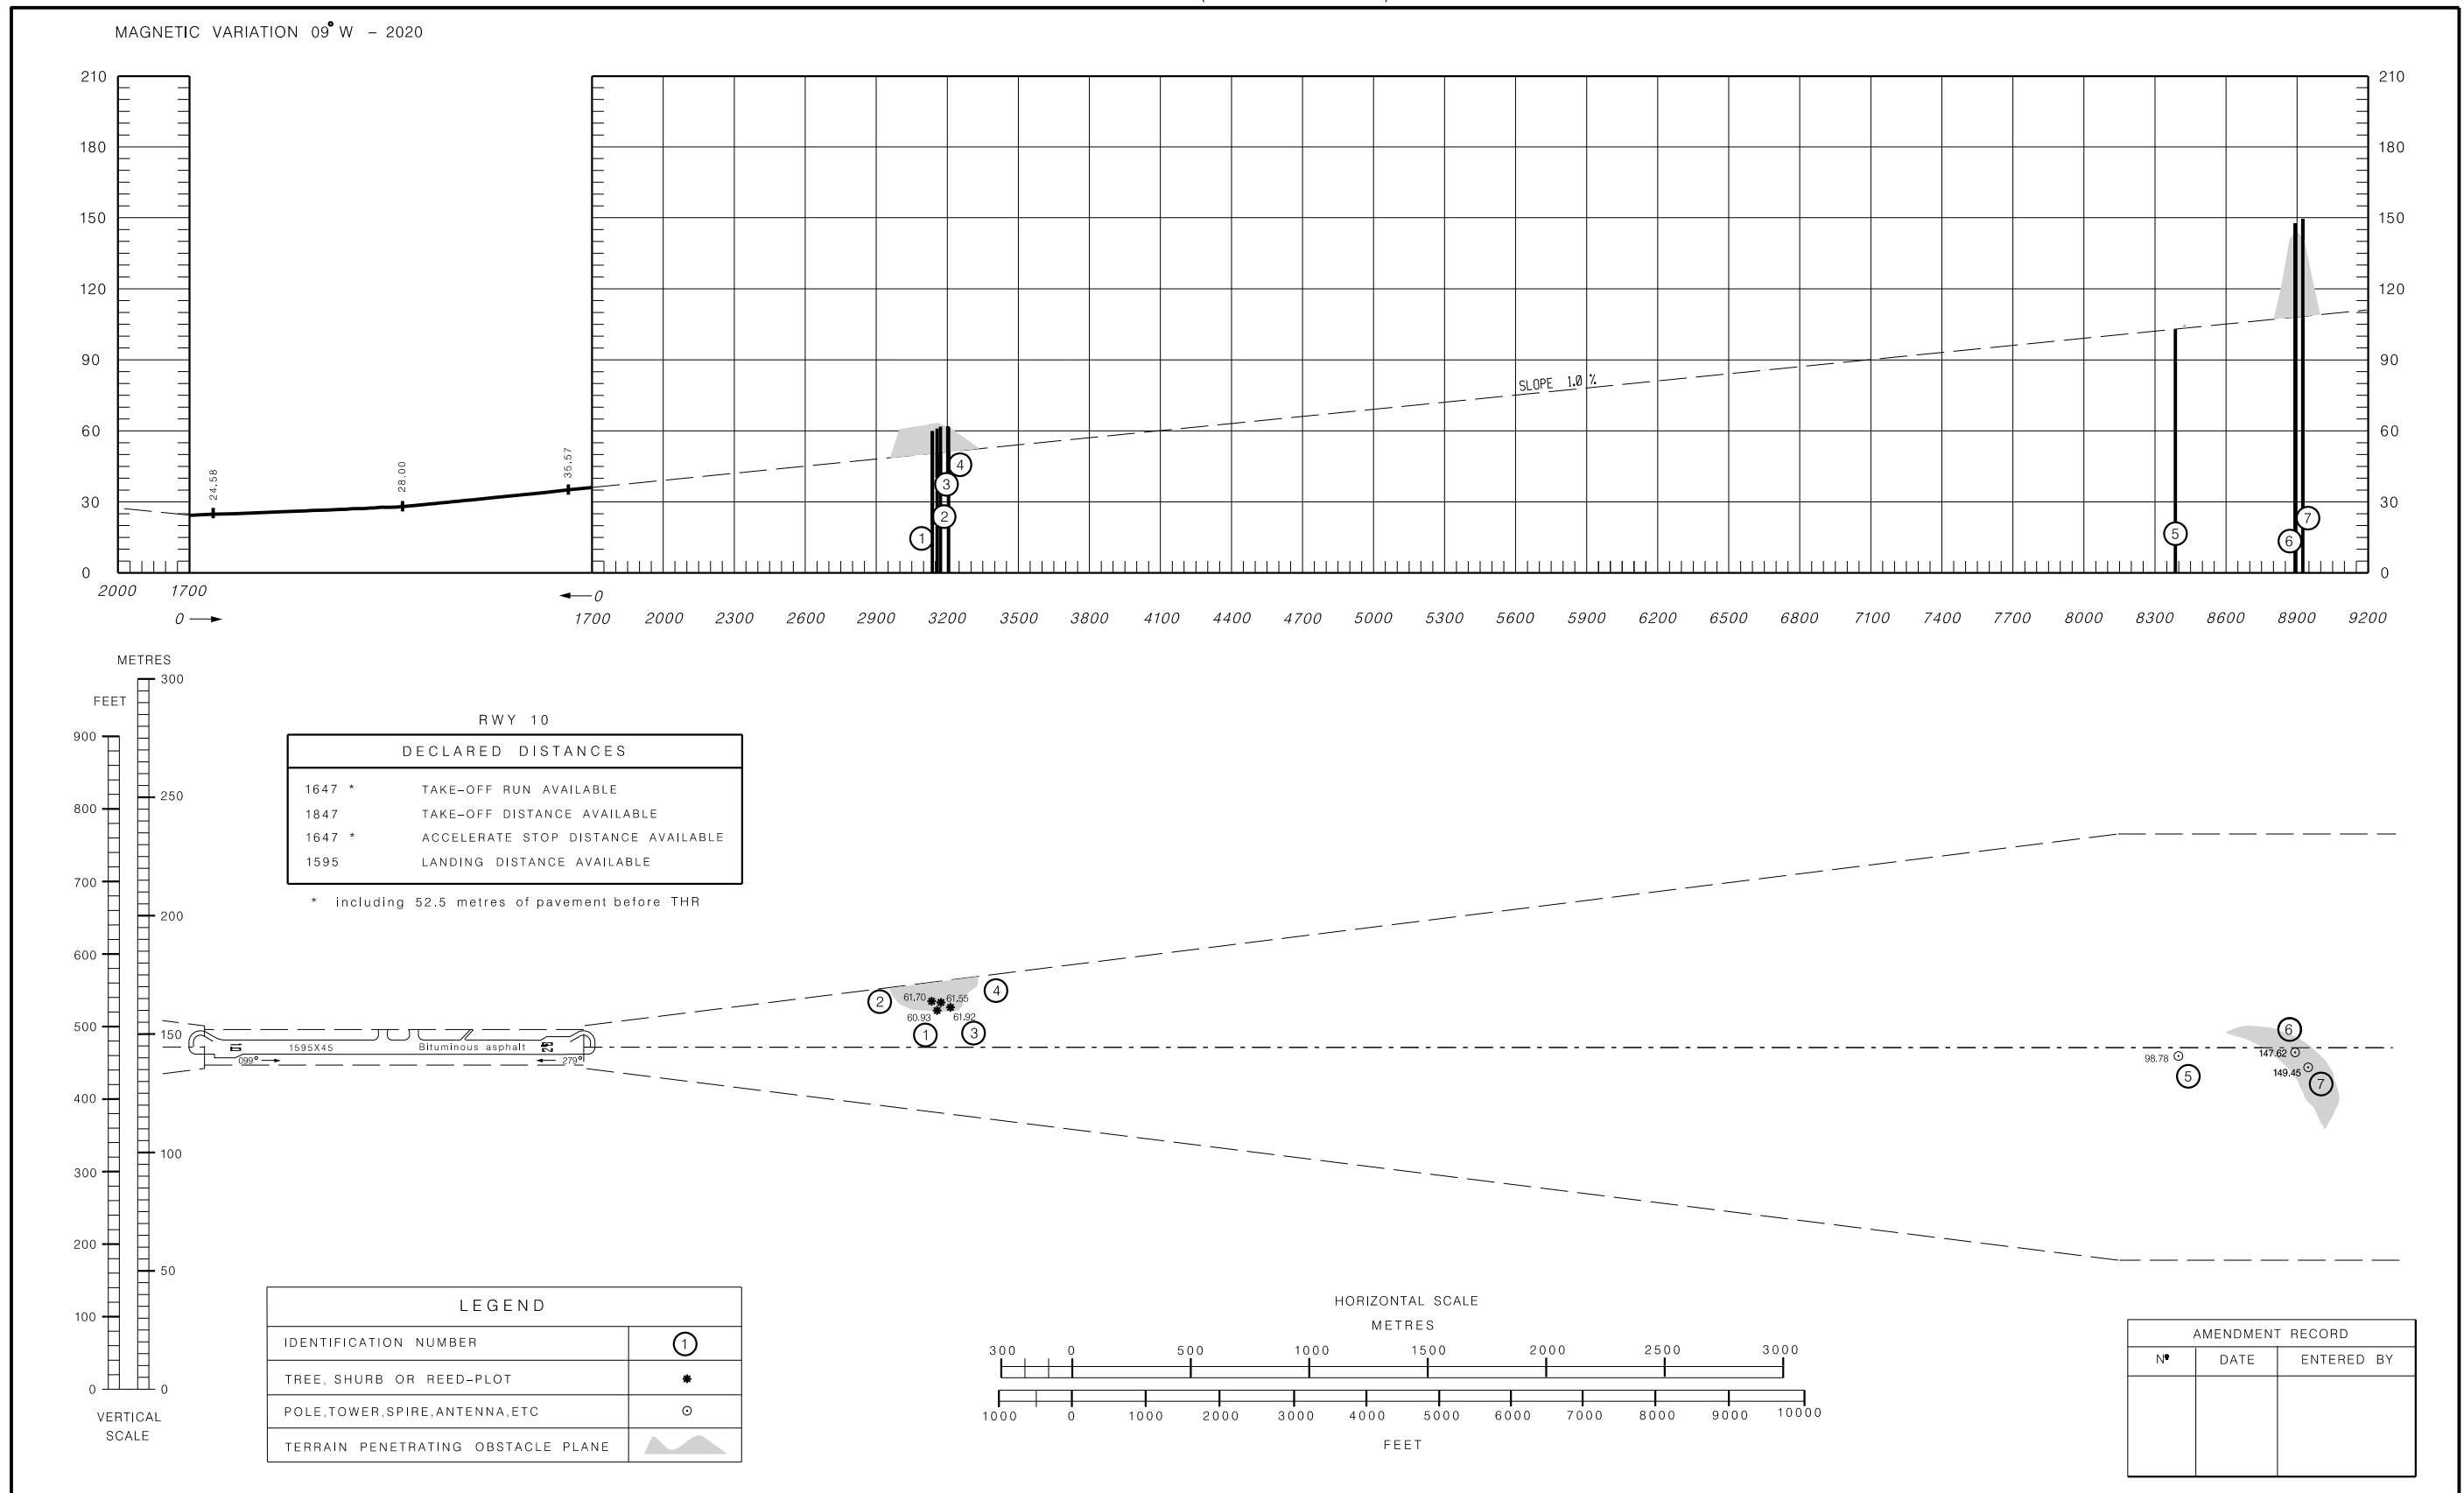

DIMENSIONS AND ELEVATIONS IN METRES

AERODROME OBSTACLE CHART - ICAO
TYPE A (OPERATING LIMITATIONS)

HORTA (LPHR) RWY10

MAGVAR updated.

THIS PAGE INTENTIONALLY LEFT BLANK