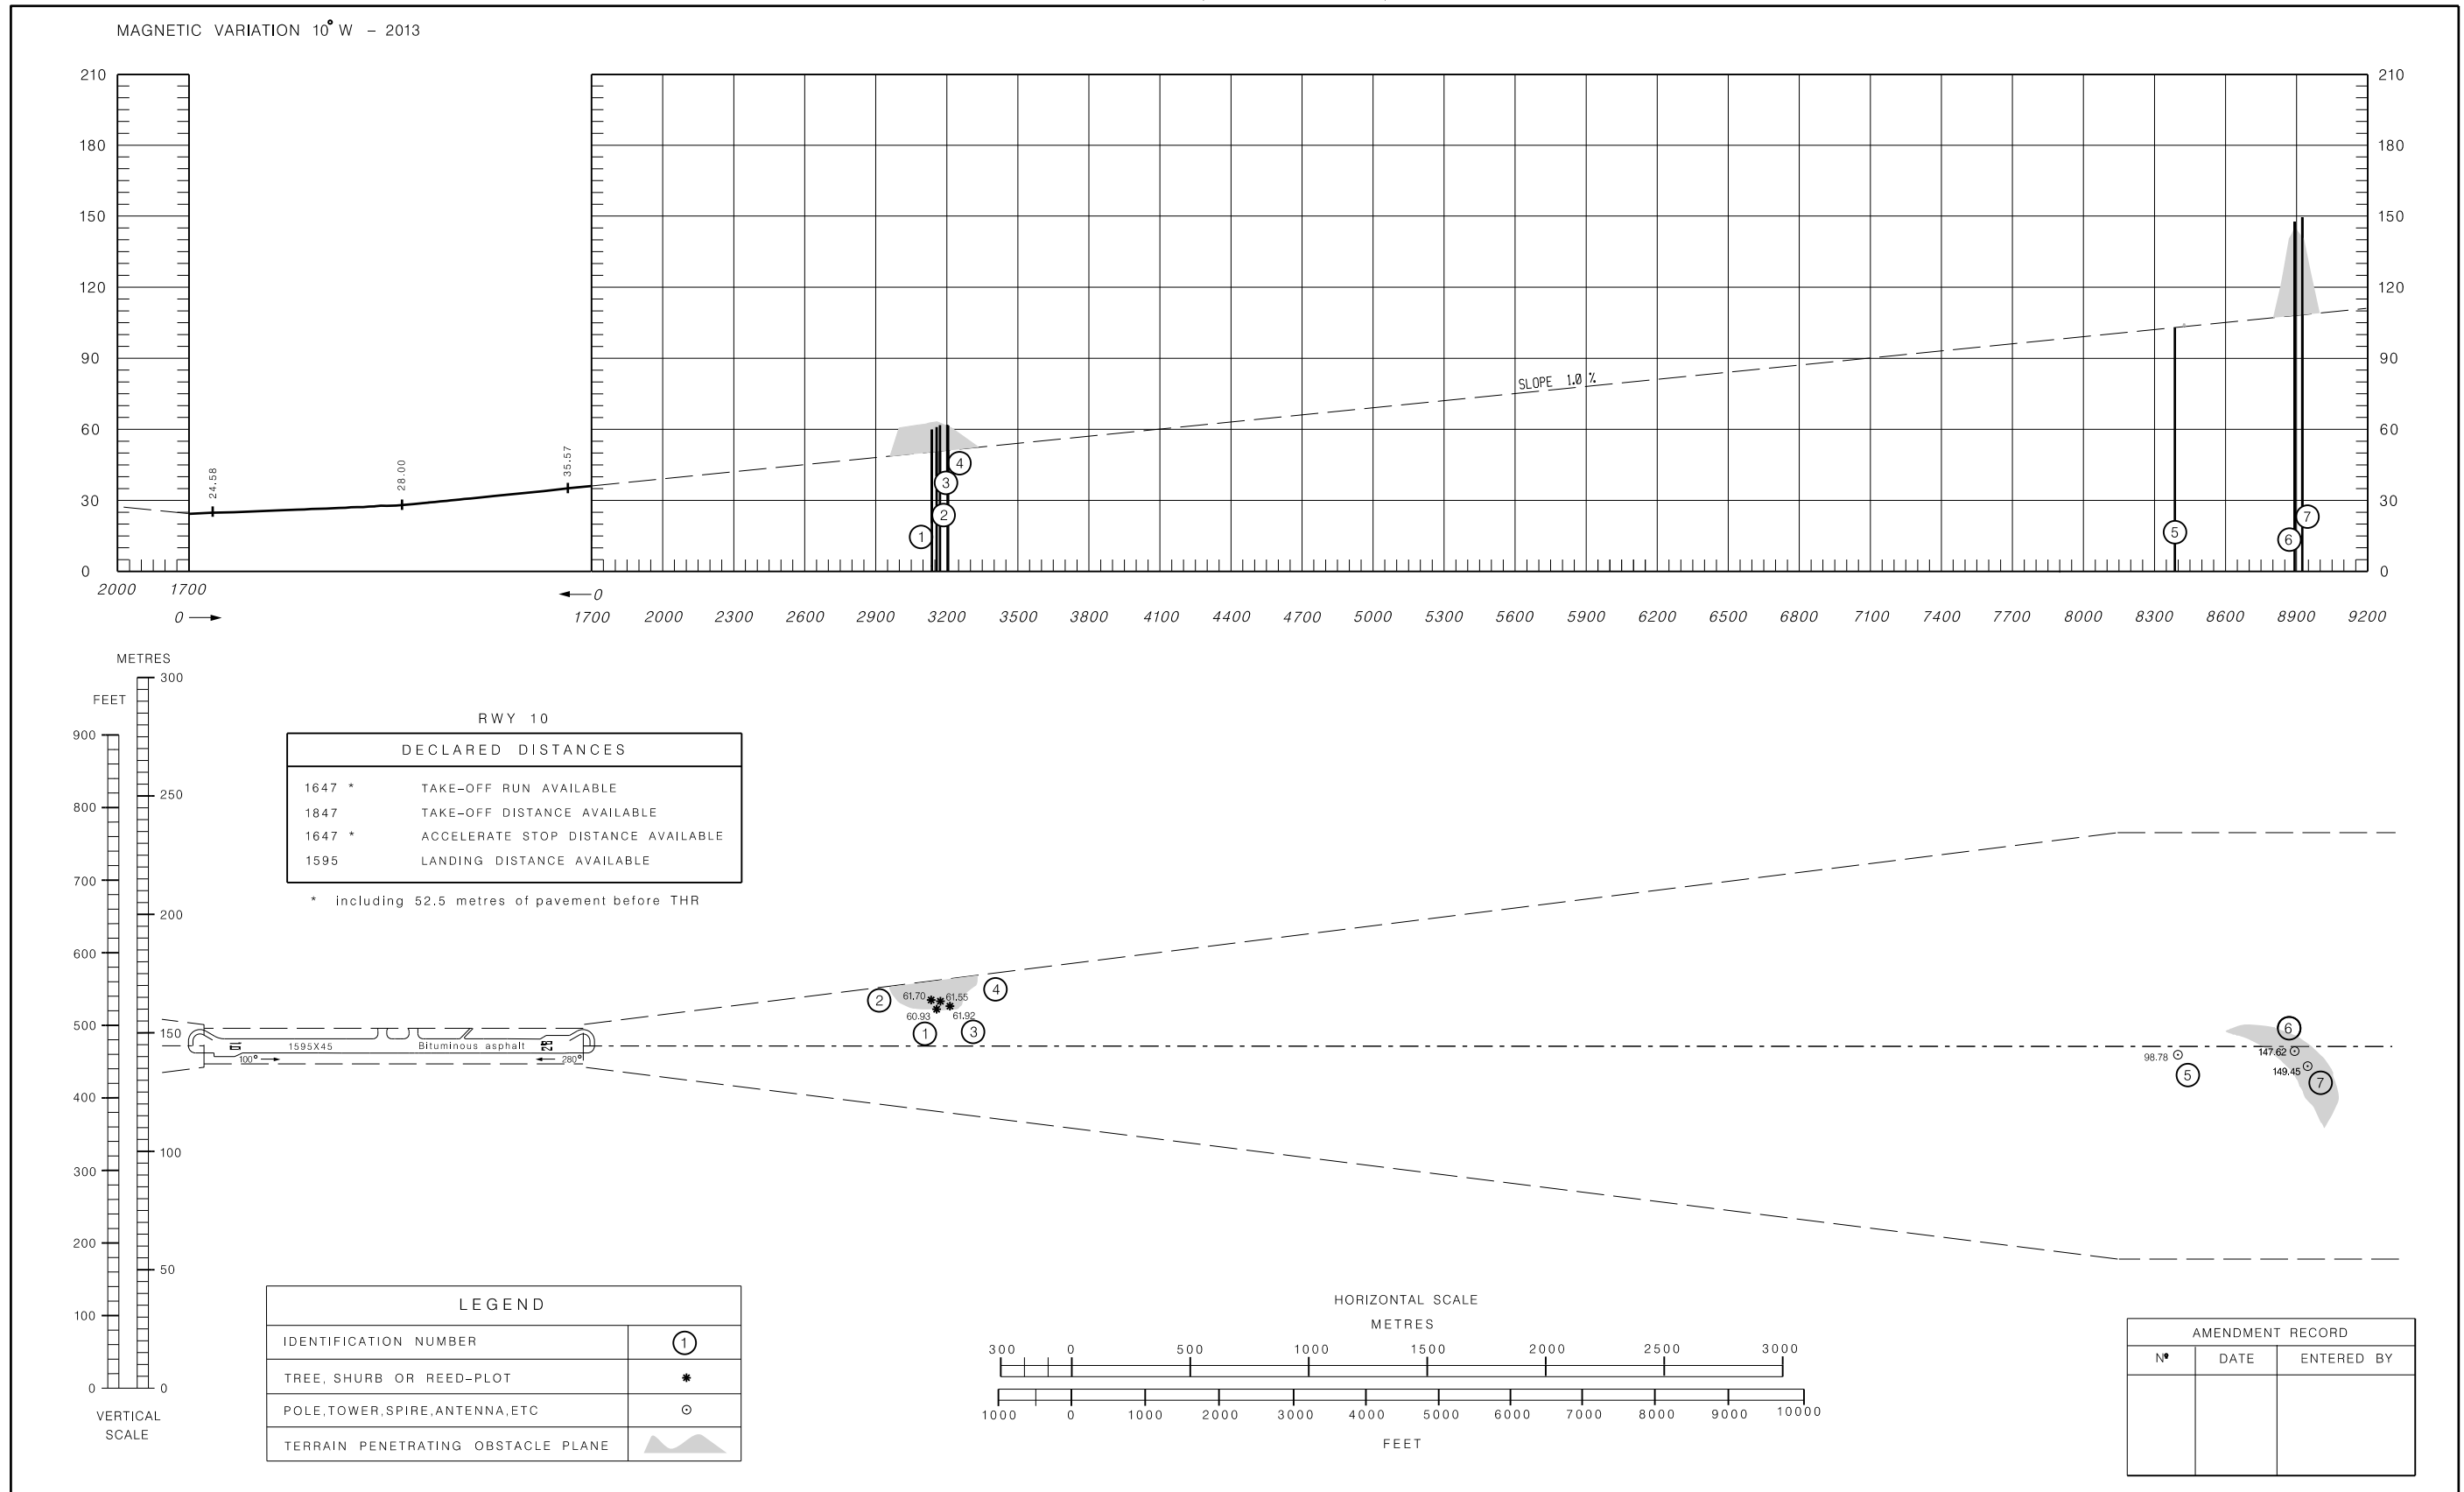

DIMENSIONS AND ELEVATIONS IN METRES

AERODROME OBSTACLE CHART - ICAO
TYPE A (OPERATING LIMITATIONS)

HORTA / LPHR RWY10

THIS PAGE INTENTIONALLY LEFT BLANK