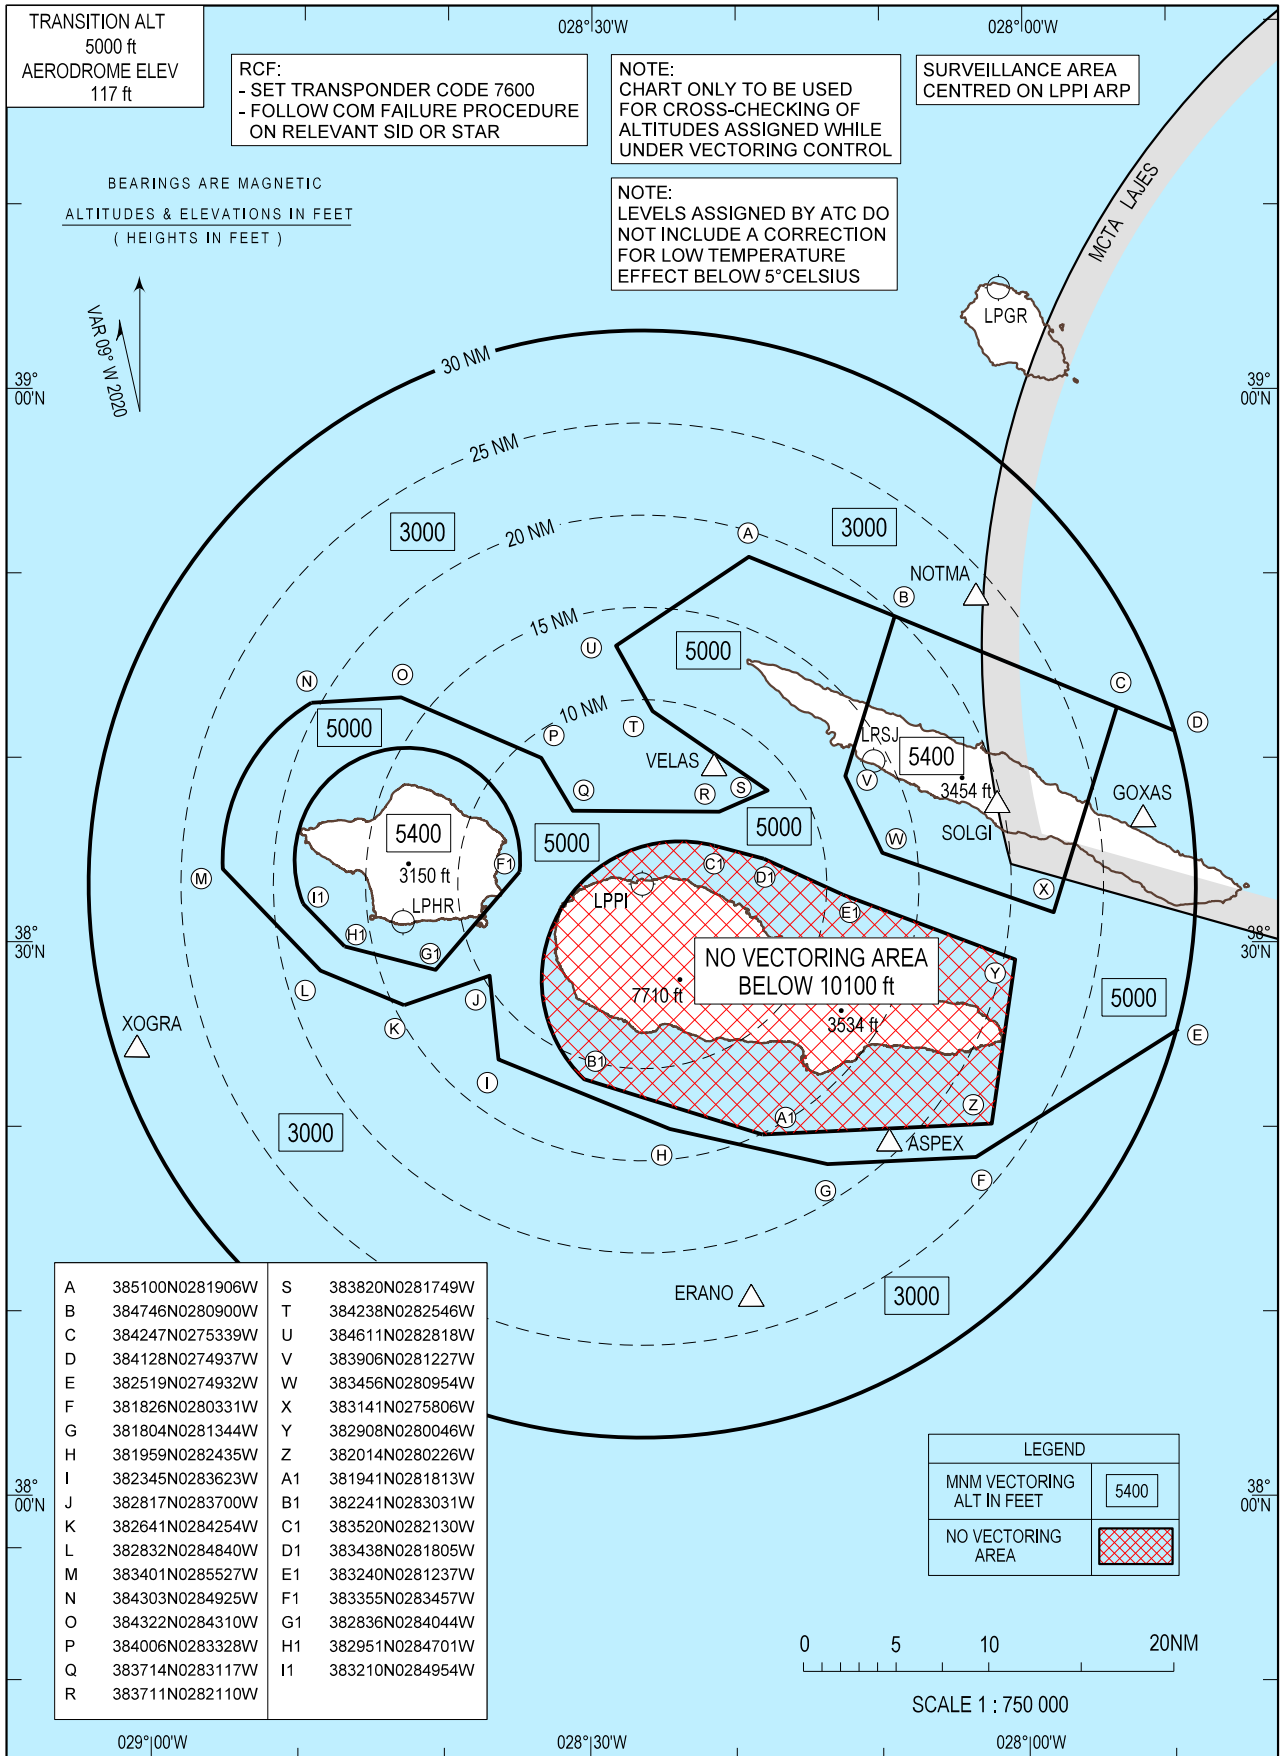

ATC SURVEILLANCE MINIMUM  
ALTITUDE CHART - ICAO

SANTA MARIA RADAR 132.150  
HORTA APPROACH 120.600  
HORTA TOWER 118.000

HORTA  
(LPHR)

THIS PAGE INTENTIONALLY LEFT BLANK