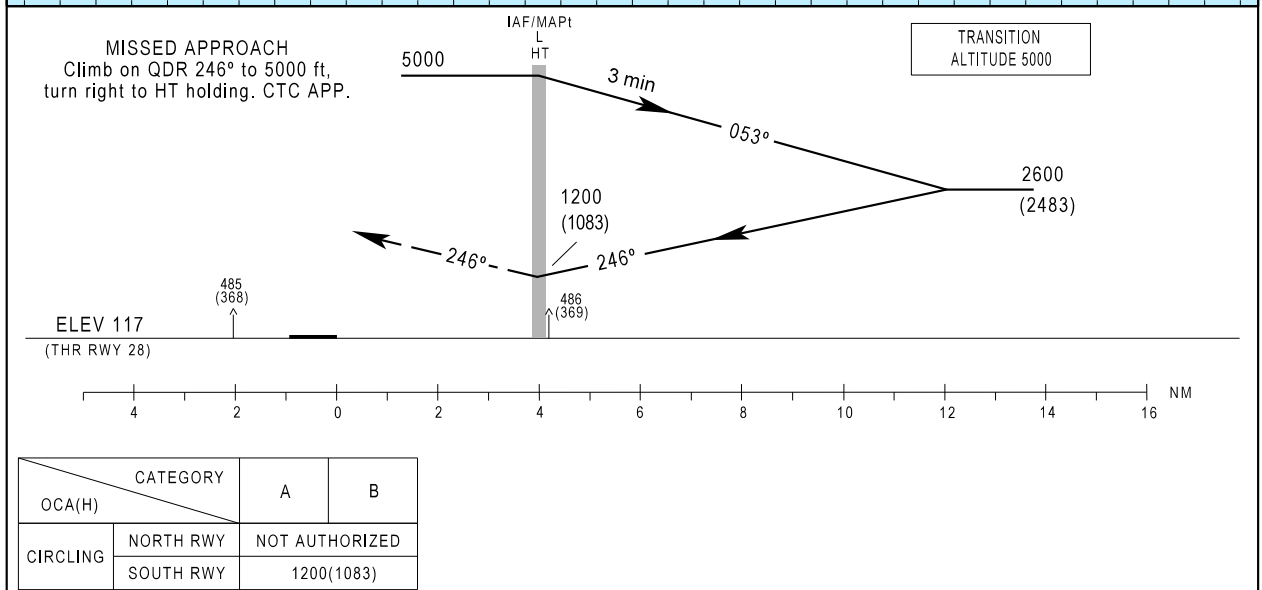

INSTRUMENT
APPROACH
CHART - ICAO

AD ELEV 117 ft
HEIGHTS RELATED
TO AD ELEV

SANTA MARIA RADAR 132.150
HORTA APPROACH 120.600
HORTA TOWER 118.000

HORTA (LPHR)
HT Locator -b
CAT A-B

MAGVAR updated. AD ELEV updated.