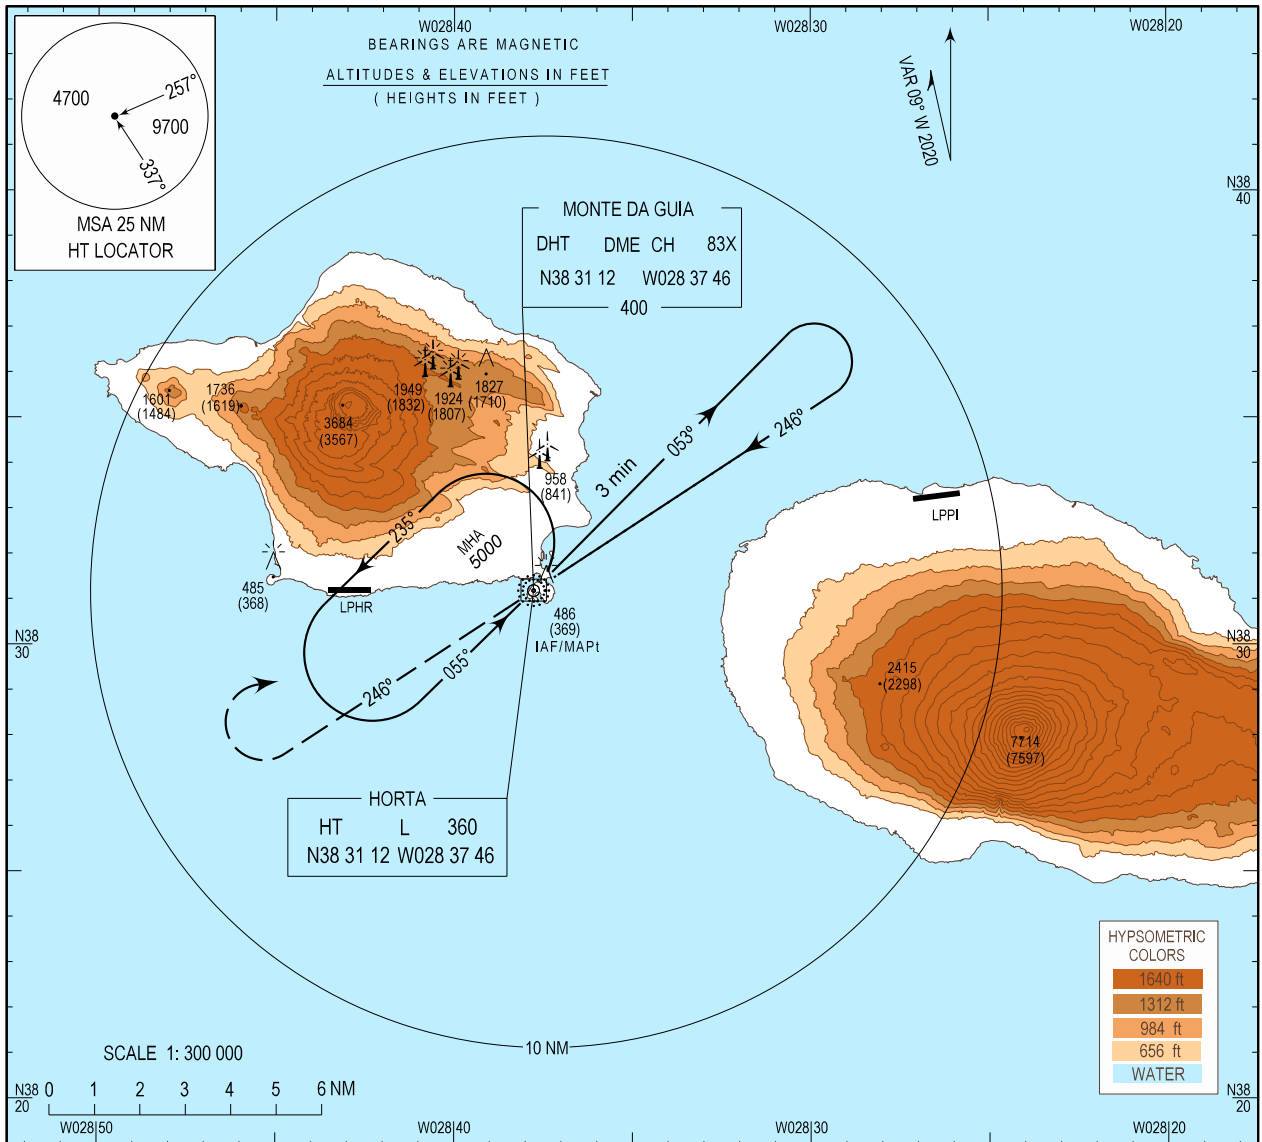

INSTRUMENT
APPROACH
CHART - ICAO

AD ELEV 117 ft
HEIGHTS RELATED
TO AD ELEV

SANTA MARIA RADAR 132.150
HORTA APPROACH 120.600
HORTA TOWER 118.000

HORTA (LPHR)
HT Locator -b
CAT A-B

MAGVAR updated. AD ELEV updated.

THIS PAGE INTENTIONALLY LEFT BLANK