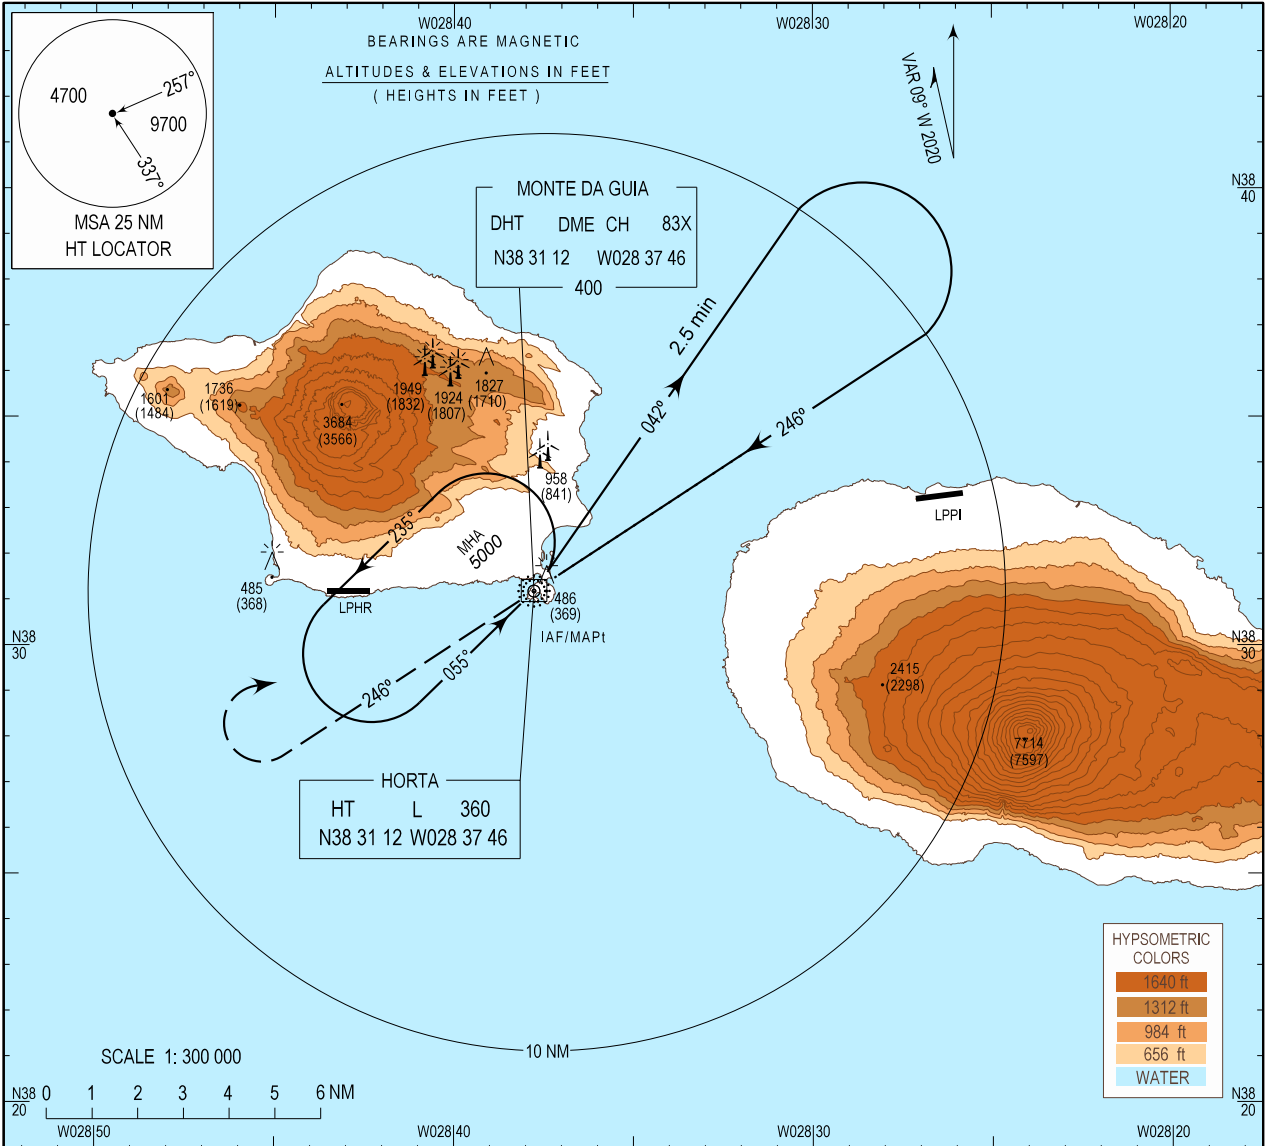

INSTRUMENT
APPROACH
CHART - ICAO

AD ELEV 117 ft
HEIGHTS RELATED
TO AD ELEV

SANTA MARIA RADAR 132.150
HORTA APPROACH 120.600
HORTA TOWER 118.000

HORTA (LPHR)
HT Locator -b
CAT C

MAGVAR updated. AD ELEV updated.

THIS PAGE INTENTIONALLY LEFT BLANK