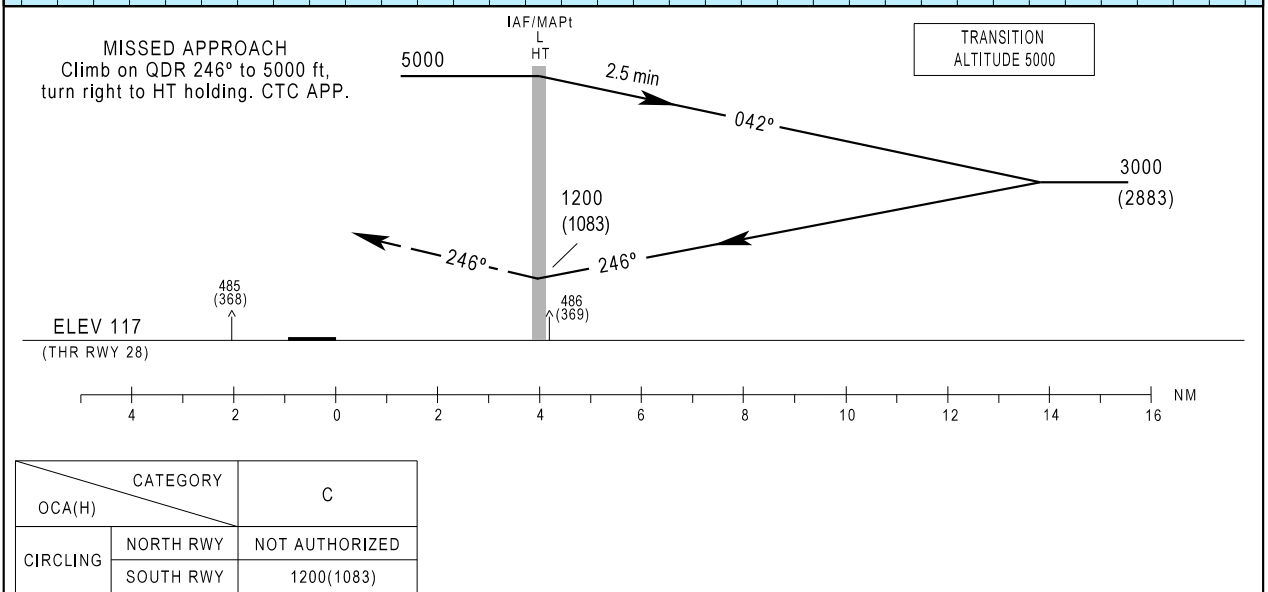

INSTRUMENT
APPROACH
CHART - ICAO

AD ELEV 117 ft
HEIGHTS RELATED
TO AD ELEV

SANTA MARIA RADAR 132.150
HORTA APPROACH 120.600
HORTA TOWER 118.000

HORTA (LPHR)
HT Locator -b
CAT C

MAGVAR updated. AD ELEV updated.