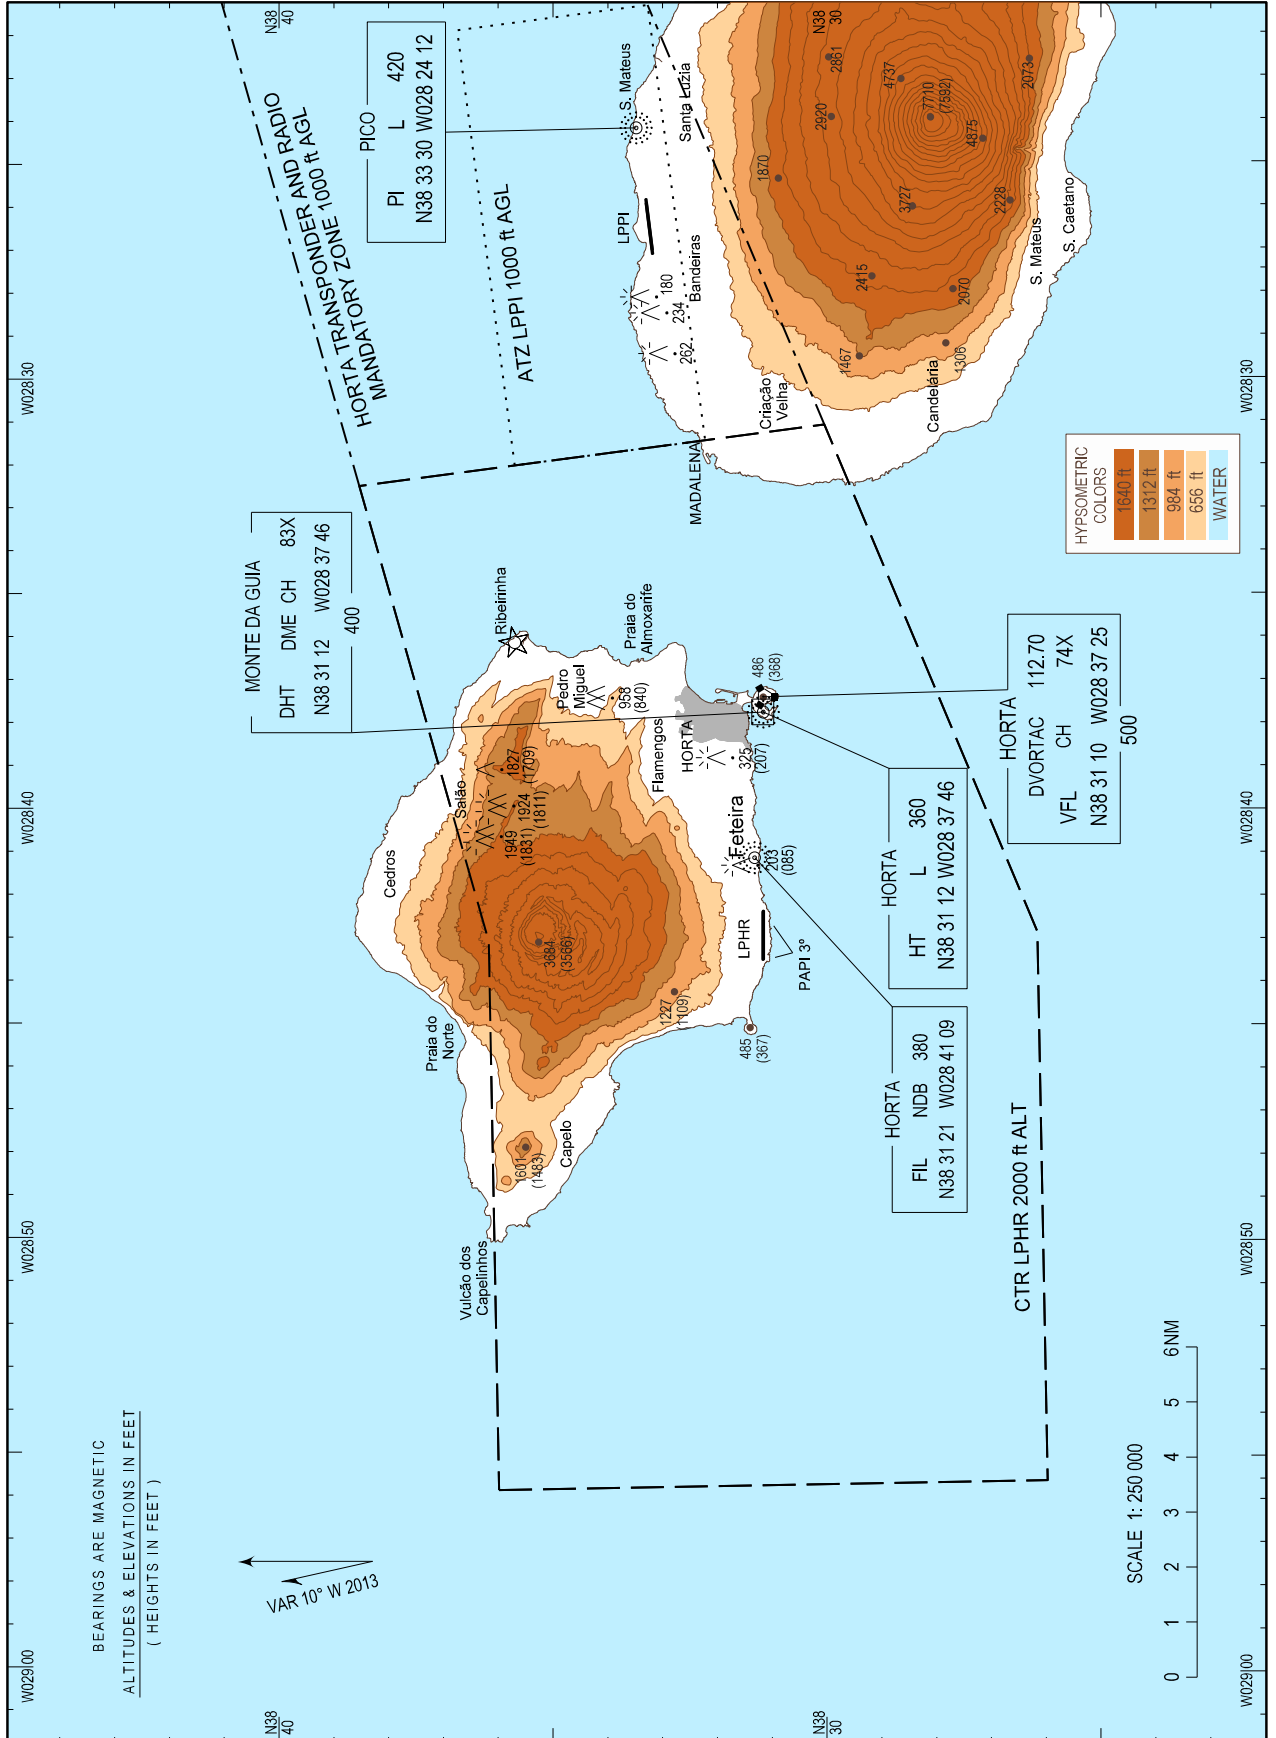

VISUAL  
APPROACH  
CHART - ICAO

AD ELEV 118 ft  
HEIGHTS RELATED  
TO AD ELEV

APP 120.600  
TWR 118.000

HORTA  
LPHR

THIS PAGE INTENTIONALLY LEFT BLANK