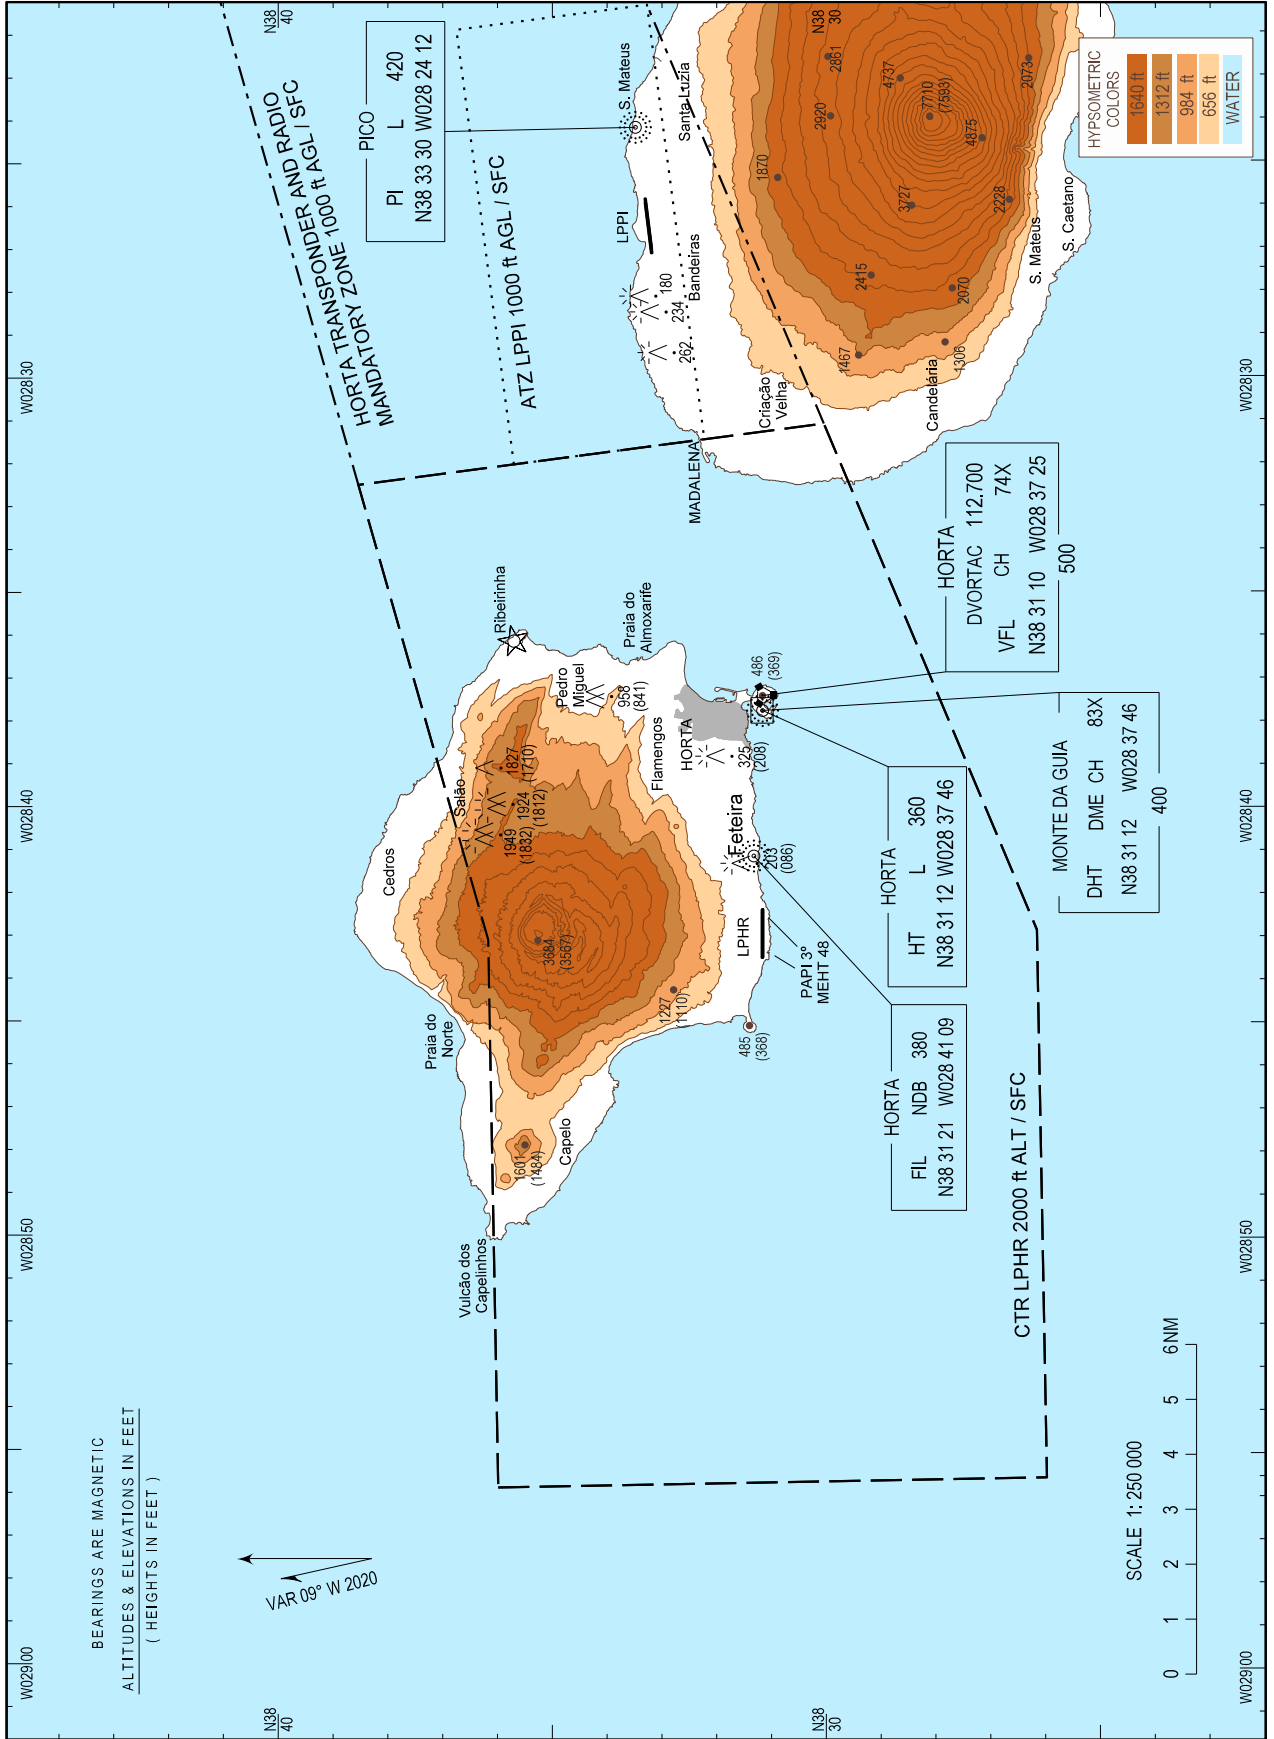

VISUAL APPROACH CHART - ICAO

AD ELEV 117 ft
HEIGHTS RELATED TO AD ELEV

SANTA MARIA RADAR 132.150
HORTA APPROACH 120.600
HORTA TOWER 118.000

HORTA (LPHR)

MAGVAR updated. AD ELEV updated.

THIS PAGE INTENTIONALLY LEFT BLANK