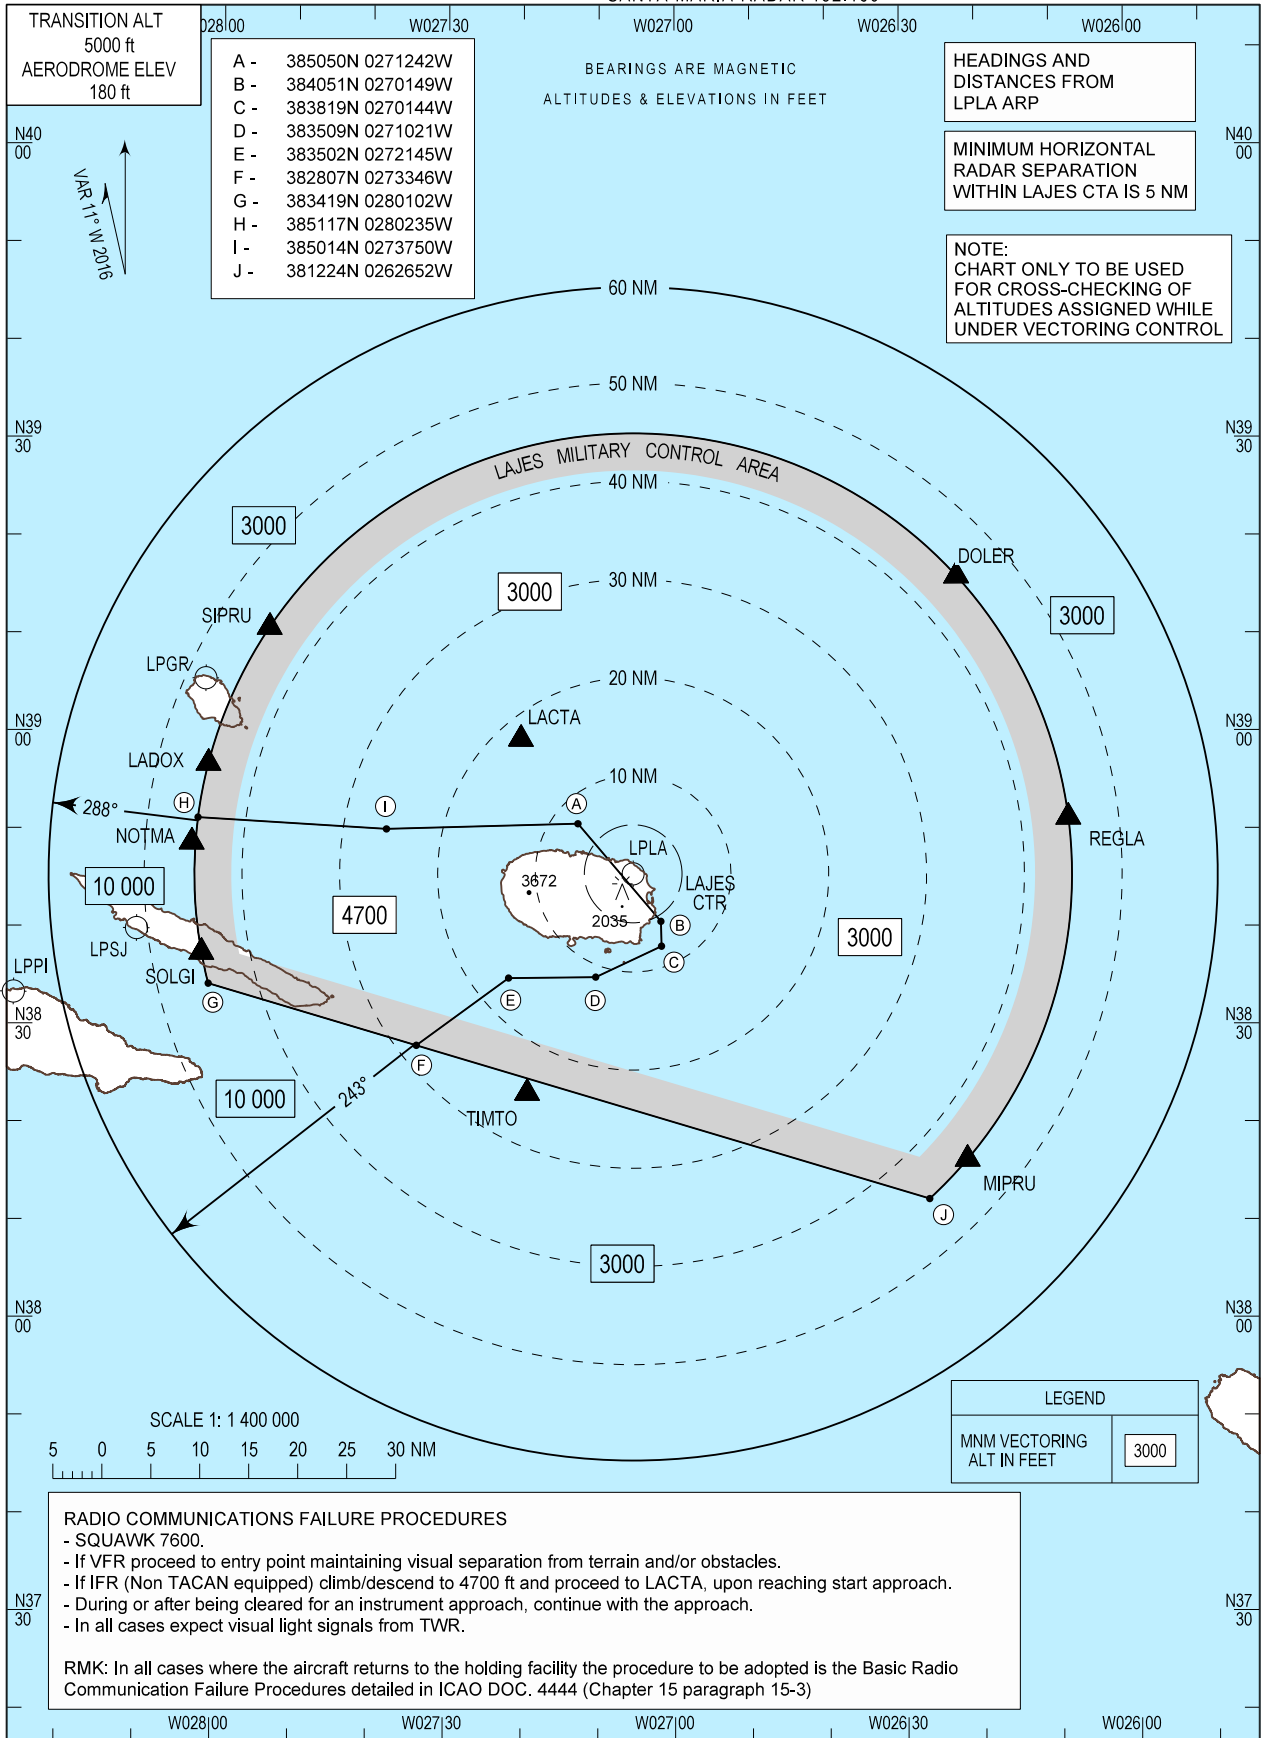

ATC SURVEILLANCE MINIMUM
ALTITUDE CHART - ICAO

LAJES ATIS 120.300 SANTA MARIA RADIO
LAJES APPROACH 135.000 5598 kHz
LAJES TOWER 122.100 8906 kHz
LAJES DELIVERY 134.100
SANTA MARIA RADAR 132.150

LAJES
LPLA

NDB GP withdrawn.

THIS PAGE INTENTIONALLY LEFT BLANK