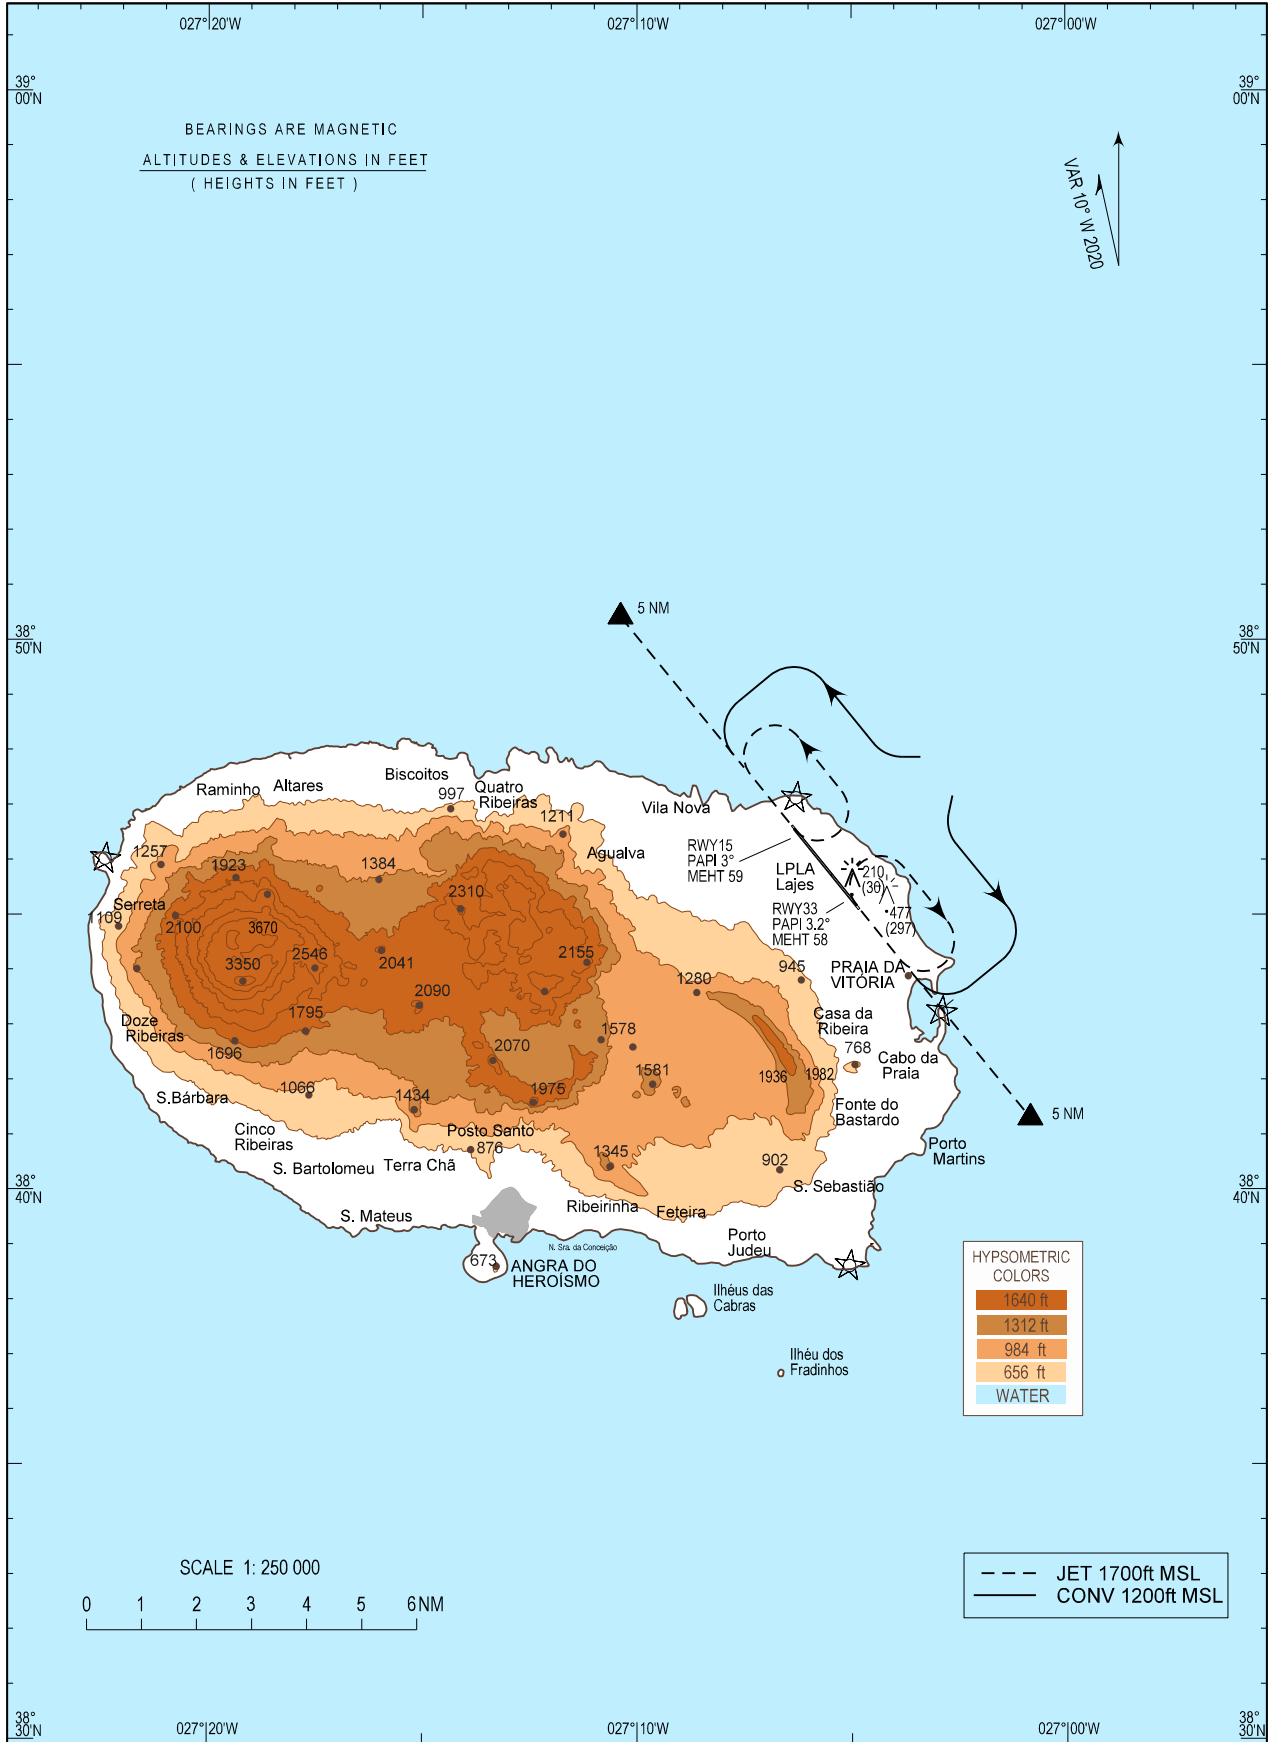

VISUAL  
APPROACH  
CHART - ICAO

AD ELEV 180 ft  
HEIGHTS RELATED  
TO AD ELEV

APP 135.000  
TWR 122.100

LAJES (LPLA)

MAG VAR updated.

THIS PAGE INTENTIONALLY LEFT BLANK