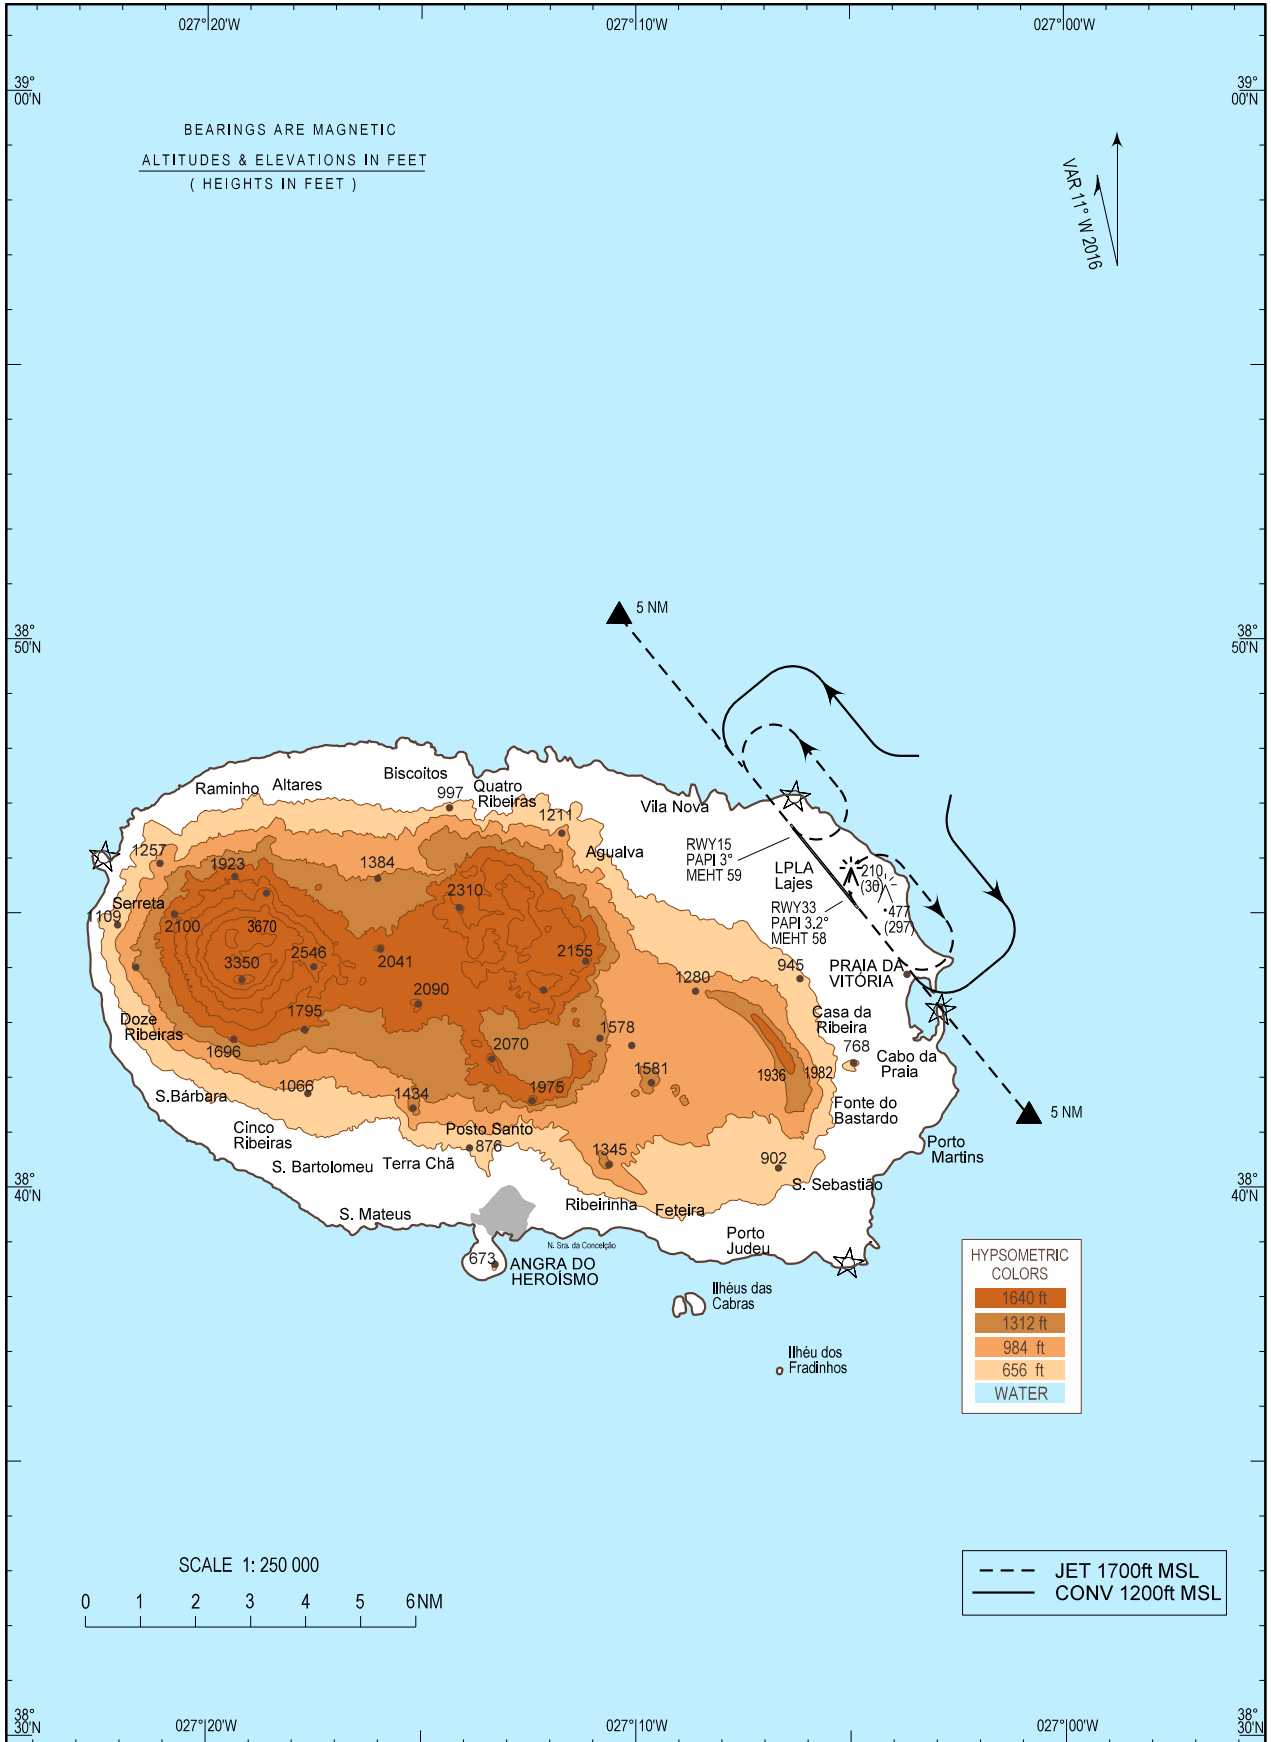

**VISUAL  
APPROACH  
CHART - ICAO**

AD ELEV 180 ft  
HEIGHTS RELATED  
TO AD ELEV

APP 135.000  
TWR 122.100

**LAJES  
LPLA**

OBST ALT correction.

THIS PAGE INTENTIONALLY LEFT BLANK