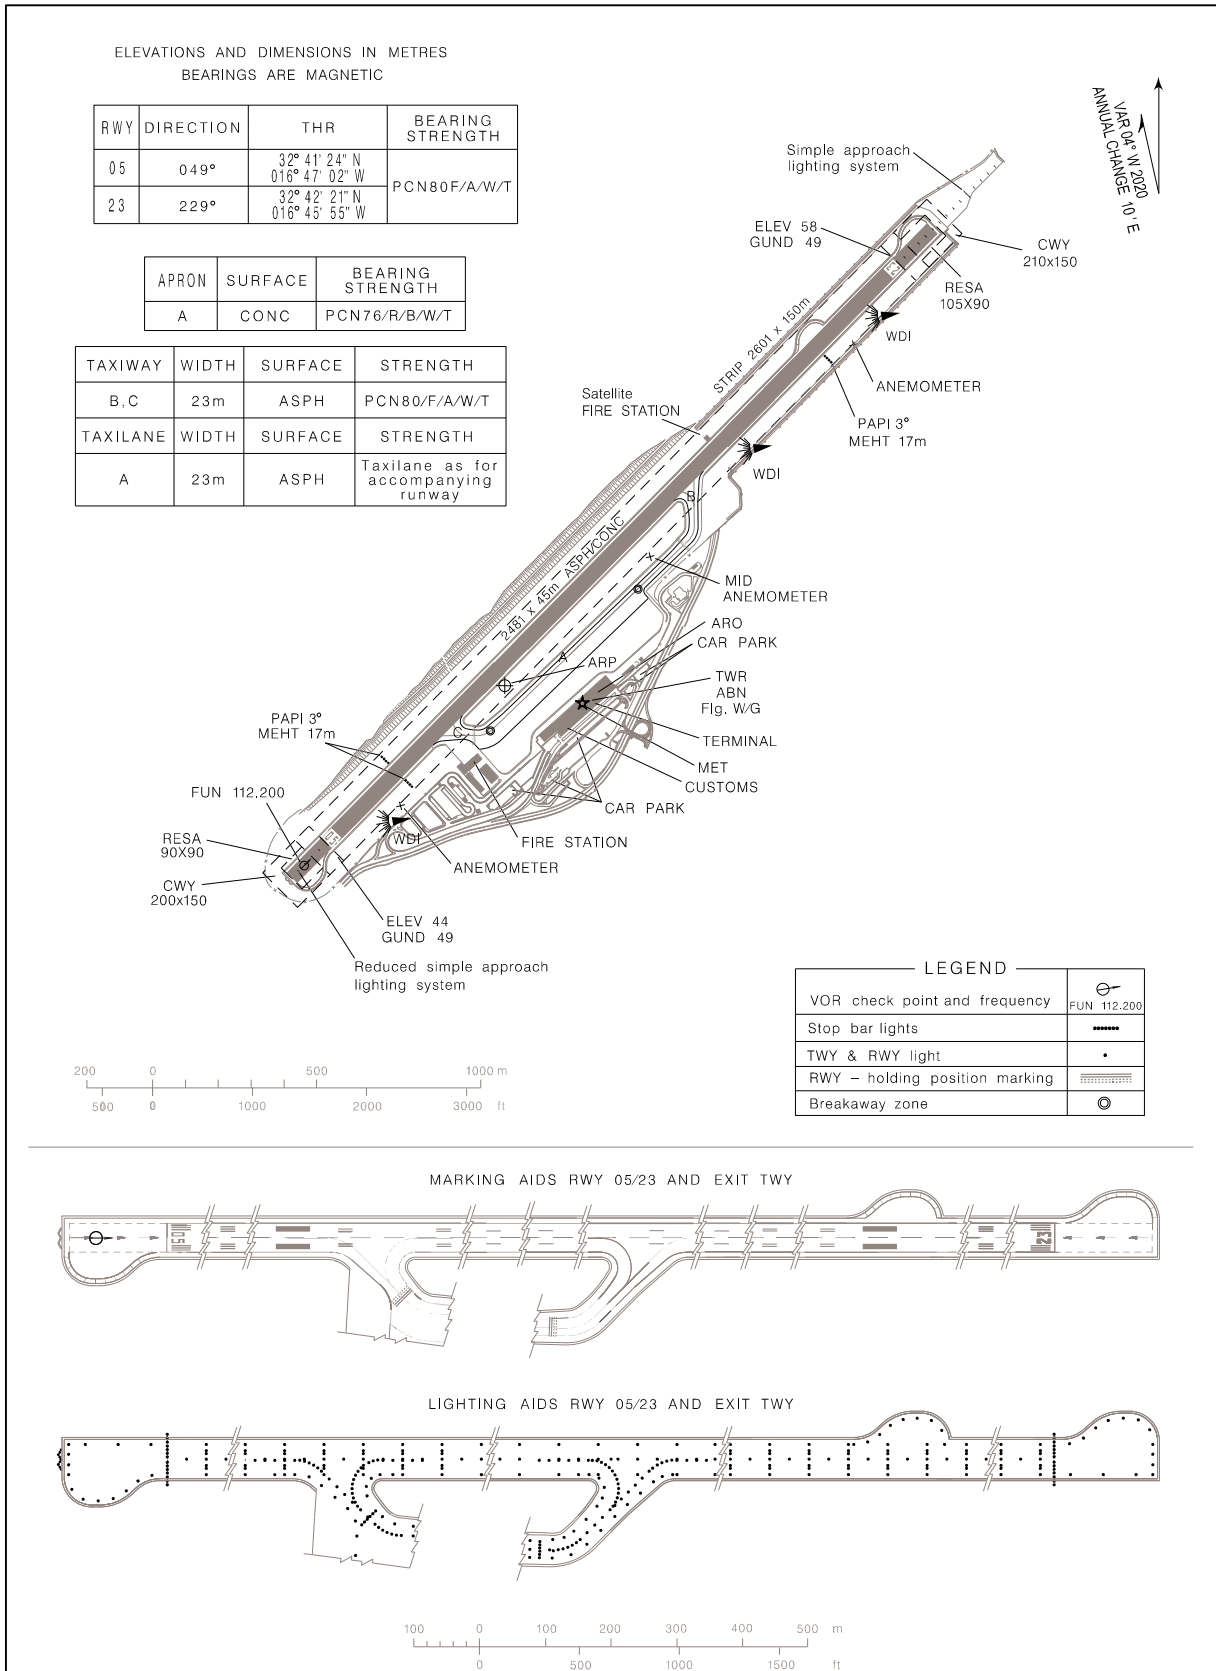

AERODROME CHART - ICAO 32 41 39N
016 46 41W
ELEV 58 m

MADEIRA ARR INFORMATION 130.355
MADEIRA DEP INFORMATION 121.630
MADEIRA TOWER 118.355

MADEIRA (LPMA)

THIS PAGE INTENTIONALLY LEFT BLANK