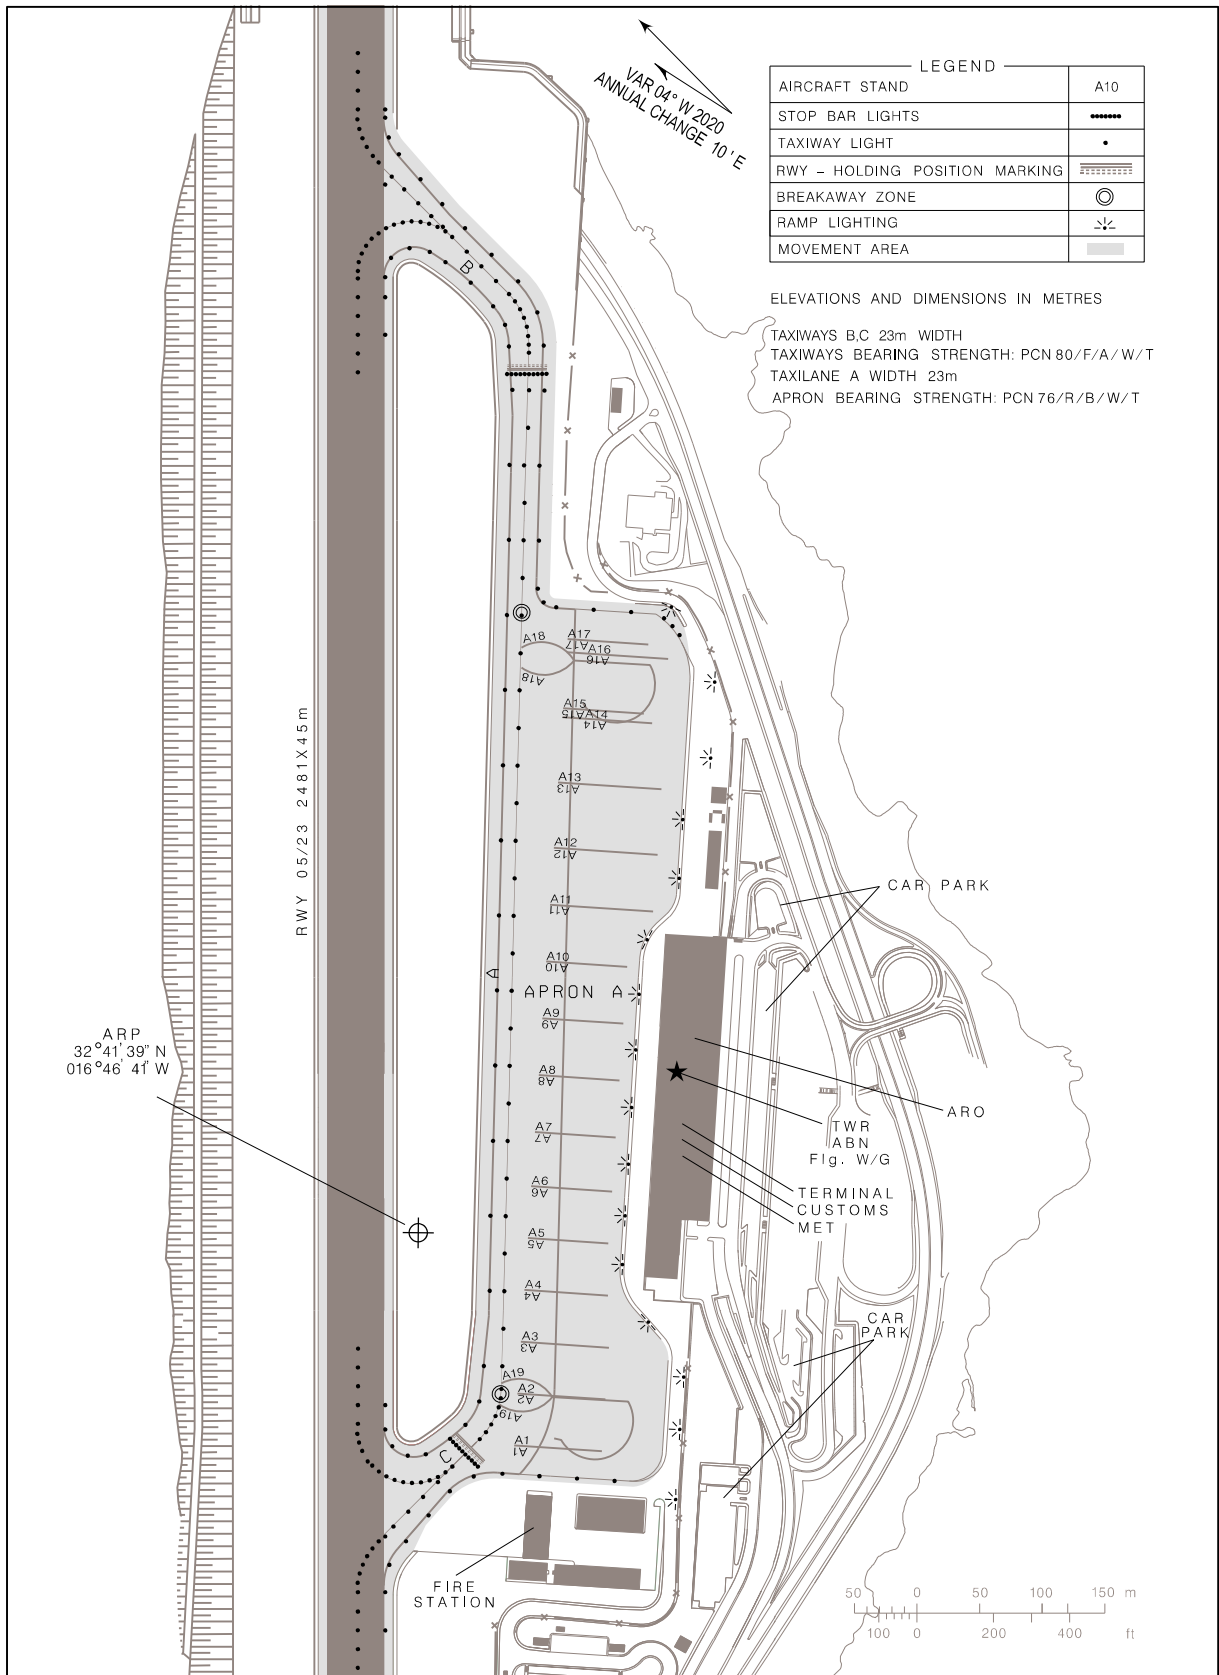

AIRCRAFT PARKING
DOCKING CHART - ICAO

APRON
ELEV 49 m

MADEIRA ARR INFORMATION 130.355
MADEIRA DEP INFORMATION 121.630
MADEIRA TOWER 118.355

MADEIRA (LPMA)

New ATIS FREQ.

THIS PAGE INTENTIONALLY LEFT BLANK