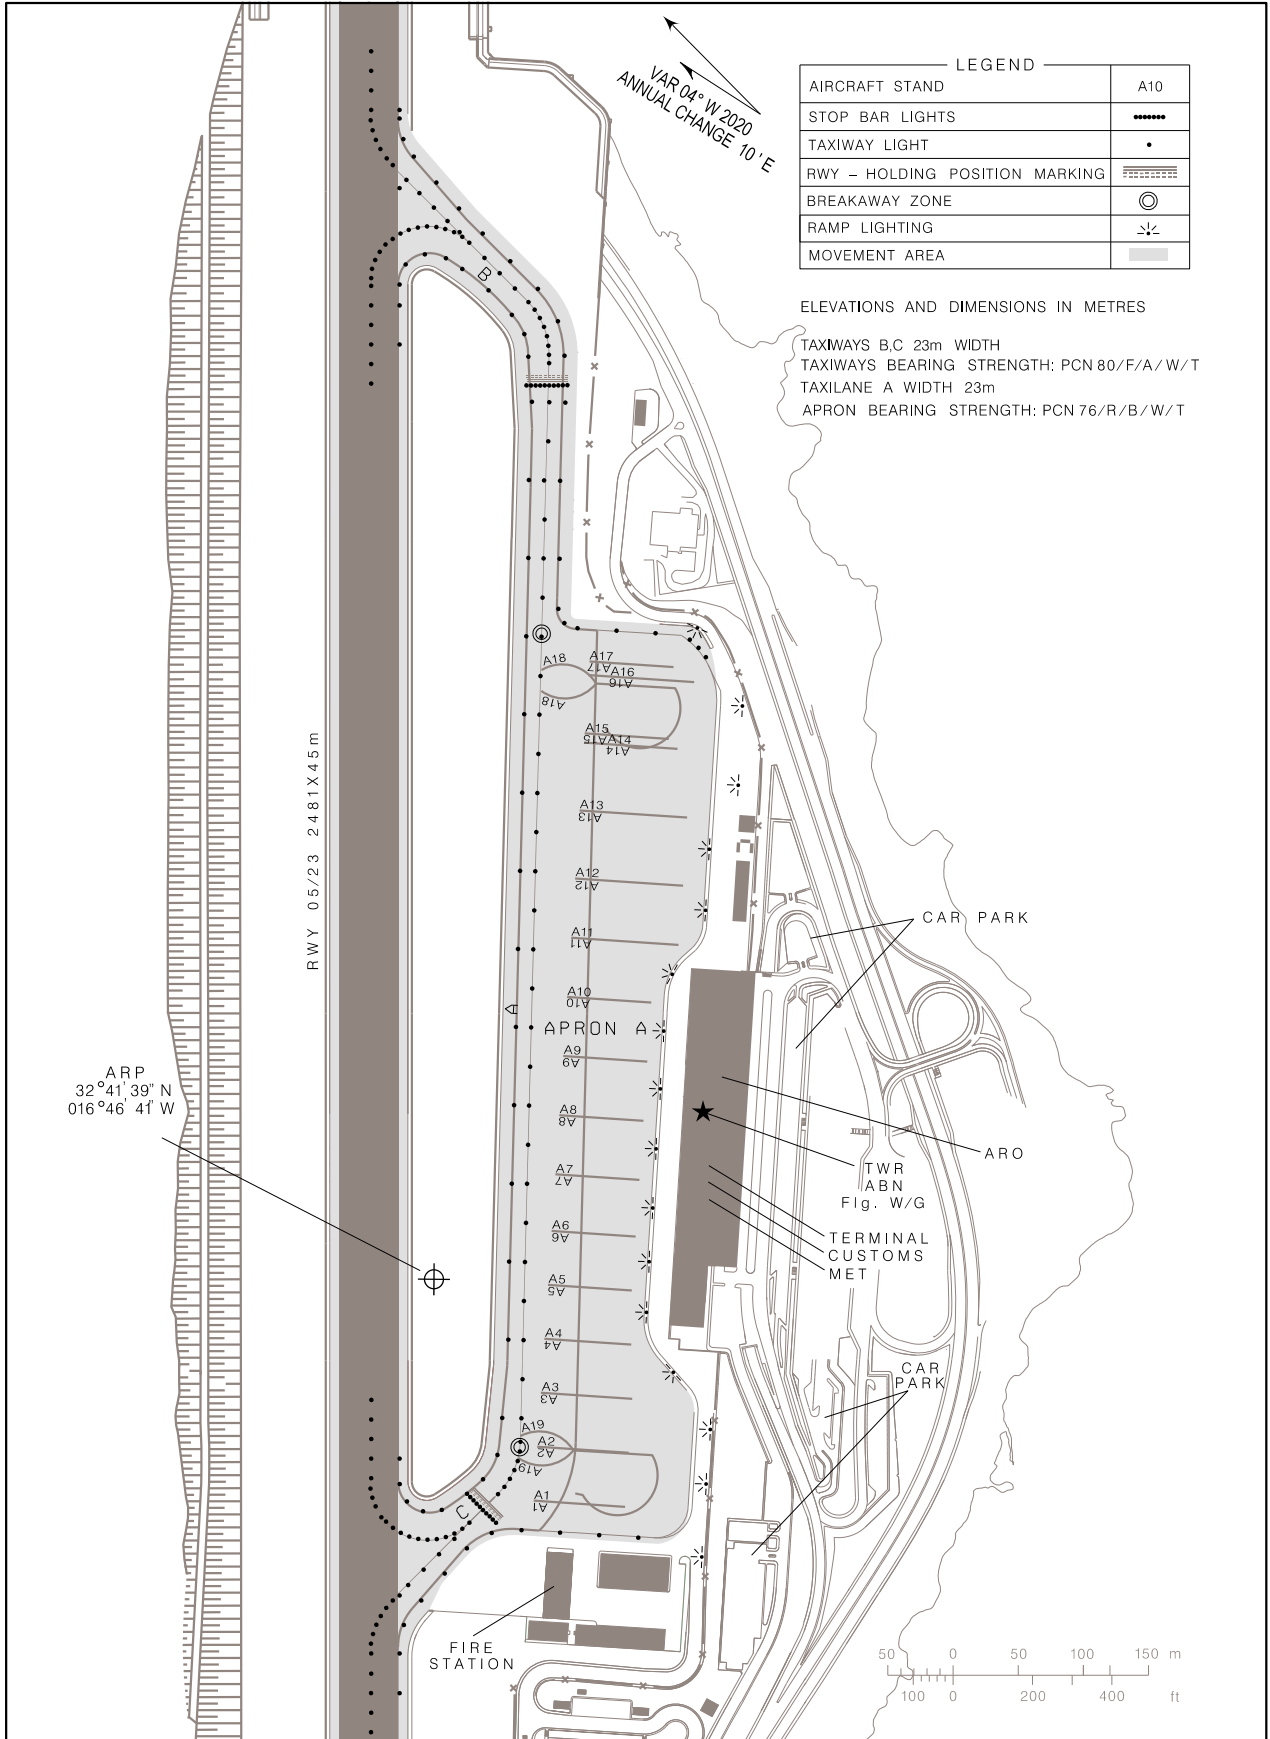

AIRCRAFT PARKING  
DOCKING CHART - ICAO

APRON  
ELEV 49 m

MADEIRA INFORMATION 130.355  
MADEIRA TOWER 118.355

MADEIRA  
LPMA

THIS PAGE INTENTIONALLY LEFT BLANK