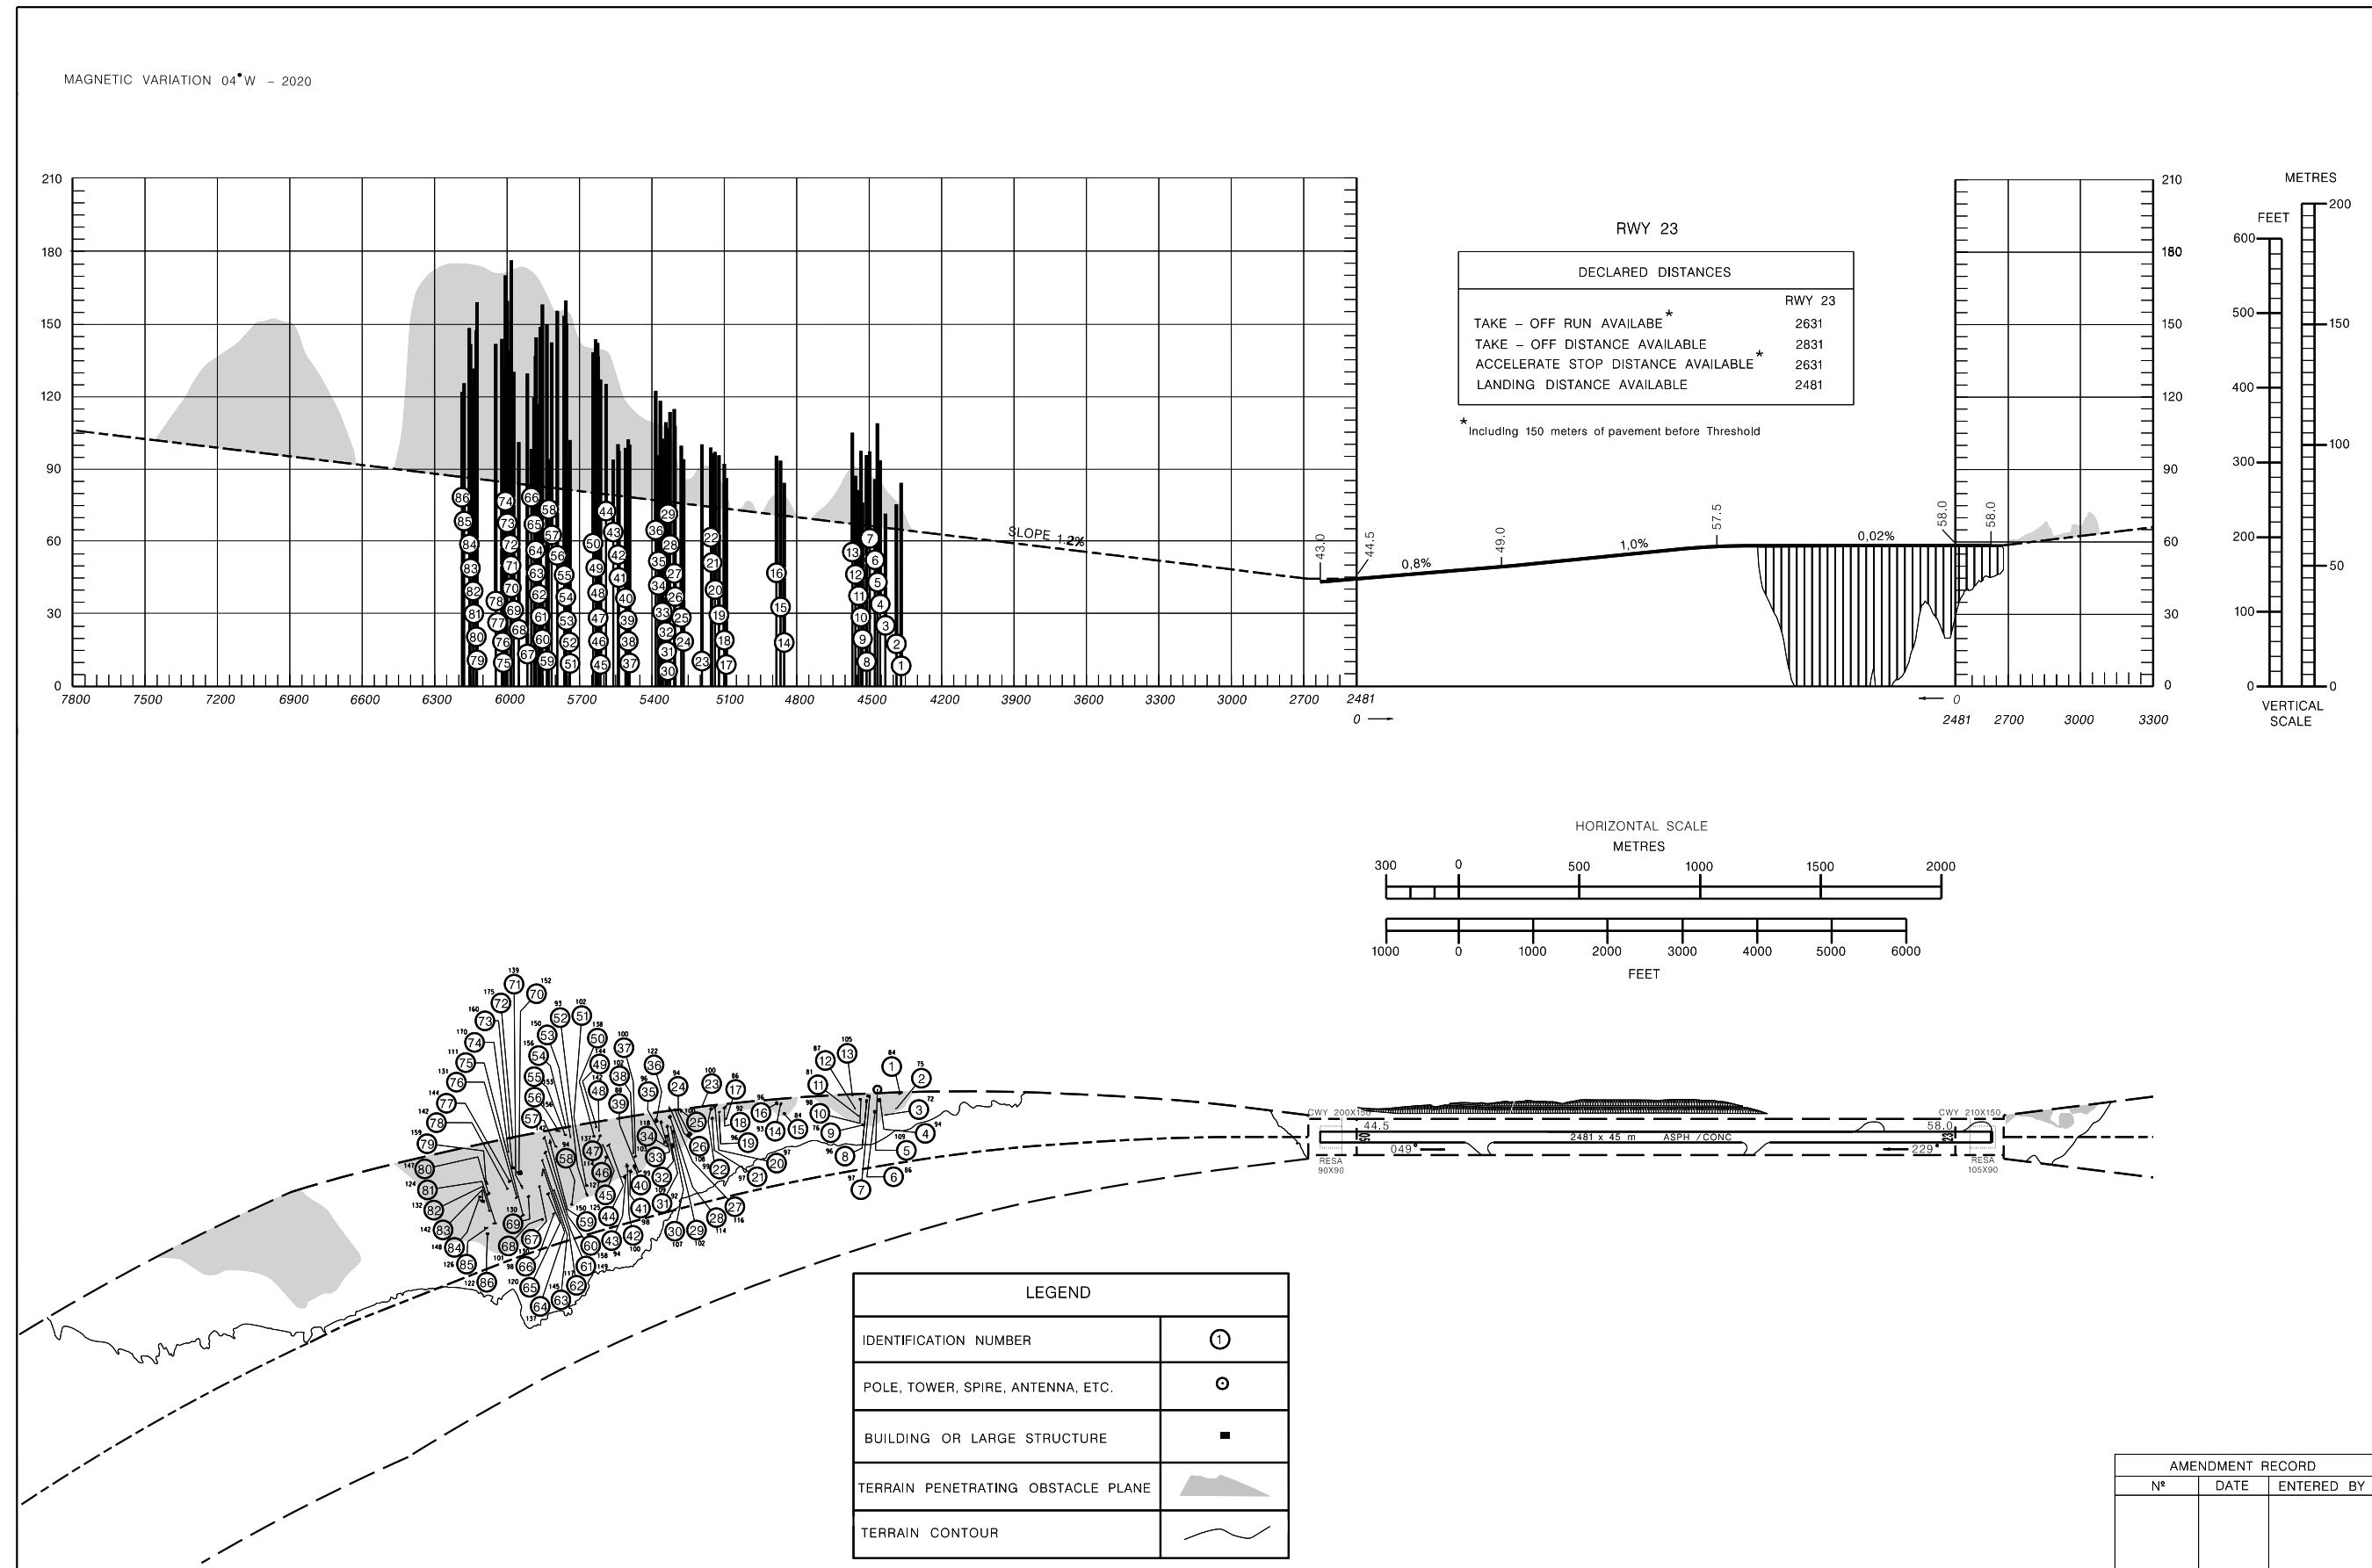

DIMENSIONS AND ELEVATIONS IN METRES

AERODROME OBSTACLE CHART - ICAO  
TYPE A ( OPERATING LIMITATIONS )

MADEIRA

New MAG DEC.

THIS PAGE INTENTIONALLY LEFT BLANK