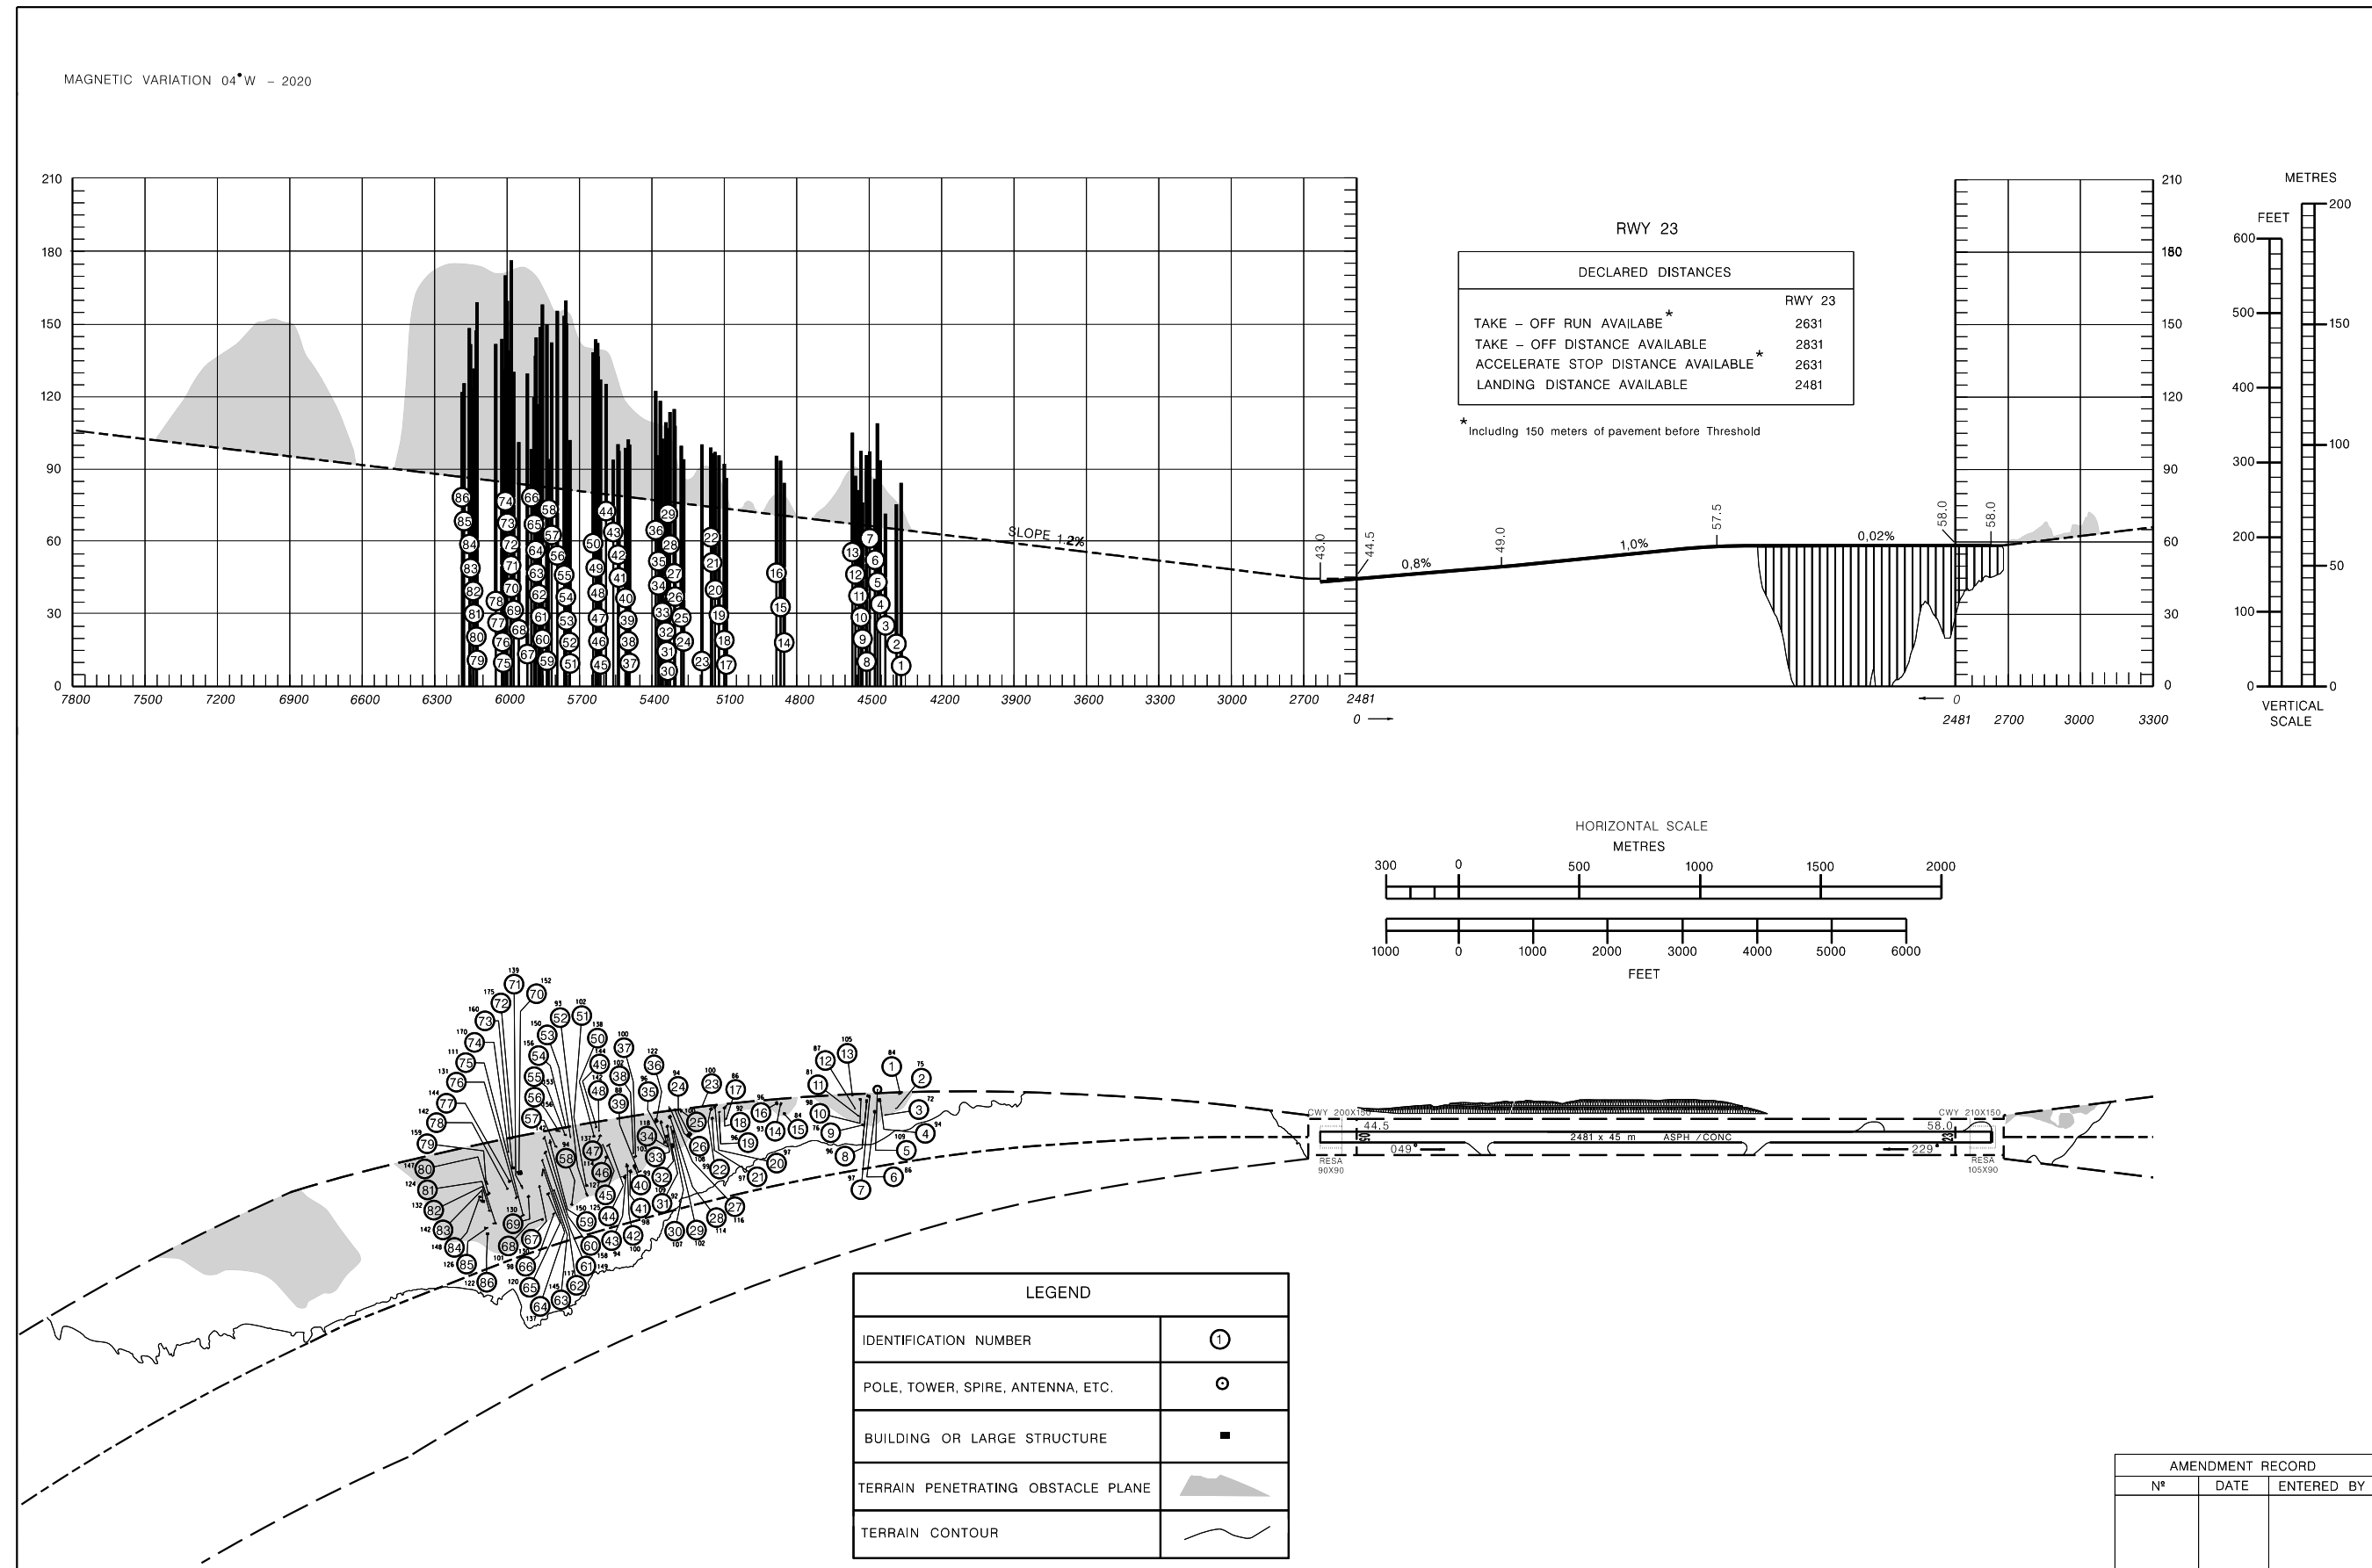

DIMENSIONS AND ELEVATIONS IN METRES

AERODROME OBSTACLE CHART – ICAO
TYPE A (OPERATING LIMITATIONS)

MADEIRA

New MAG DEC.

THIS PAGE INTENTIONALLY LEFT BLANK