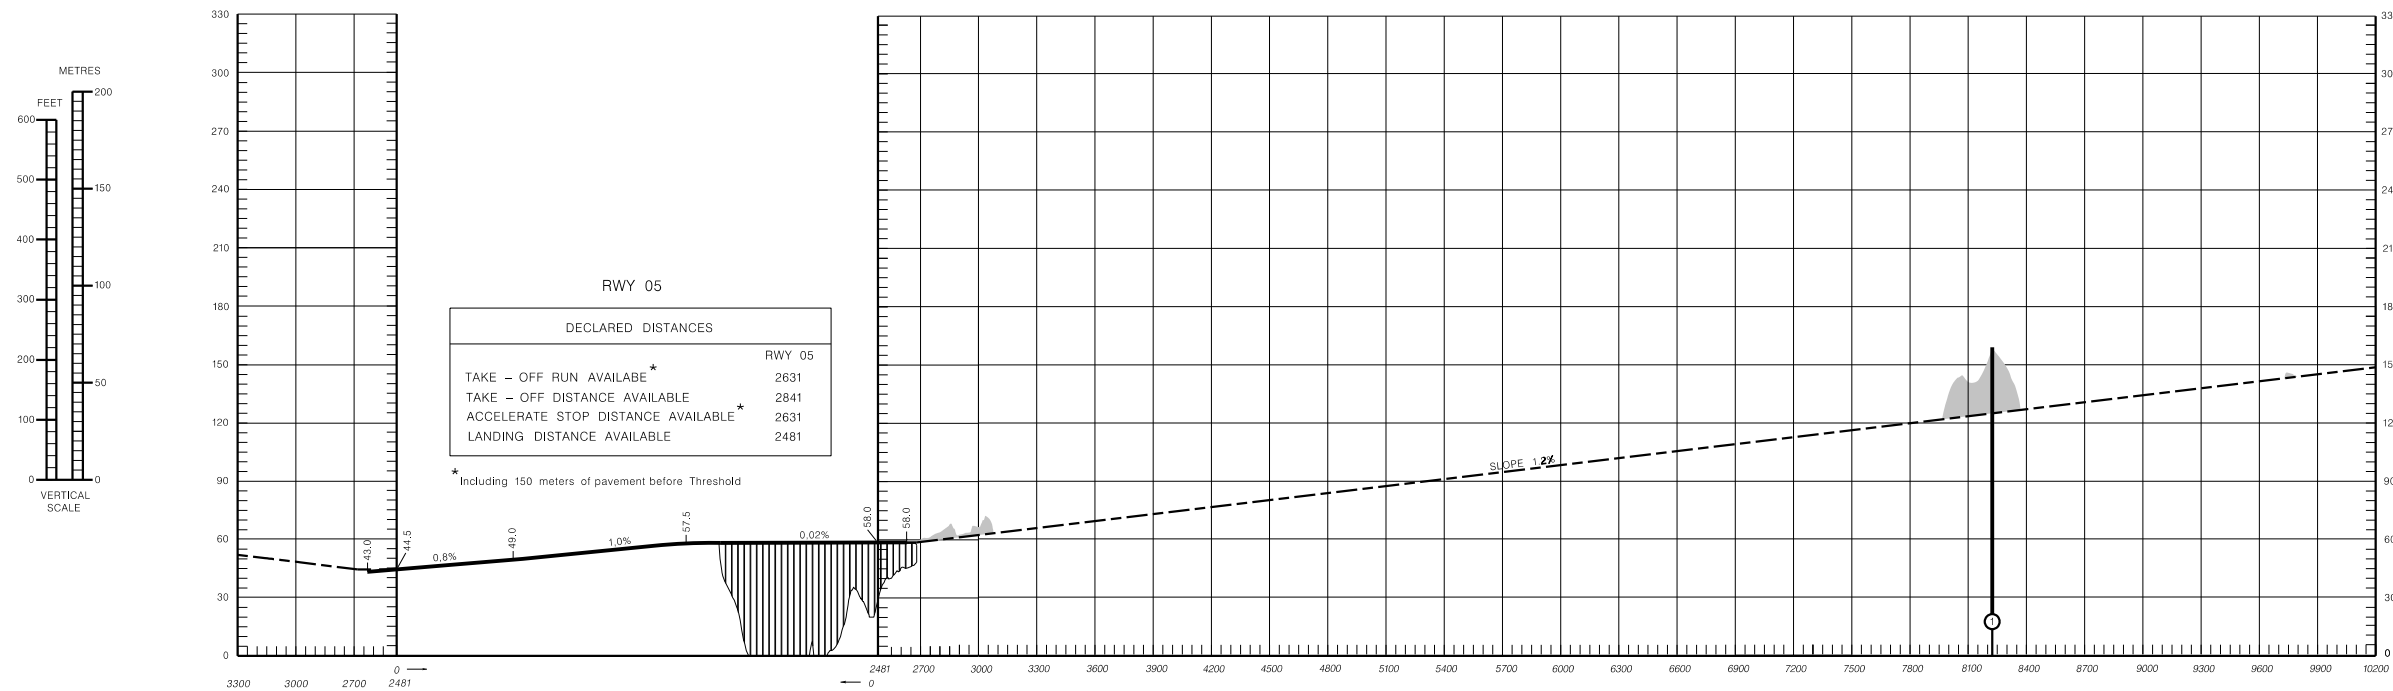

AERODROME OBSTACLE CHART – ICAO
TYPE A (OPERATING LIMITATIONS)

DIMENSIONS AND ELEVATIONS IN METRES

MADEIRA

MAGNETIC VARIATION 04°W – 2020

LEGEND	
IDENTIFICATION NUMBER	⊙
POLE, TOWER, SPIRE, ANTENNA, ETC.	○
TRANSMISSION LINE, OVERHEAD CABLE	T—T
TERRAIN PENETRATING OBSTACLE PLANE	▲
TERRAIN CONTOUR	~

AMENDMENT RECORD		
N°	DATE	ENTERED BY

New MAG DEC.

THIS PAGE INTENTIONALLY LEFT BLANK