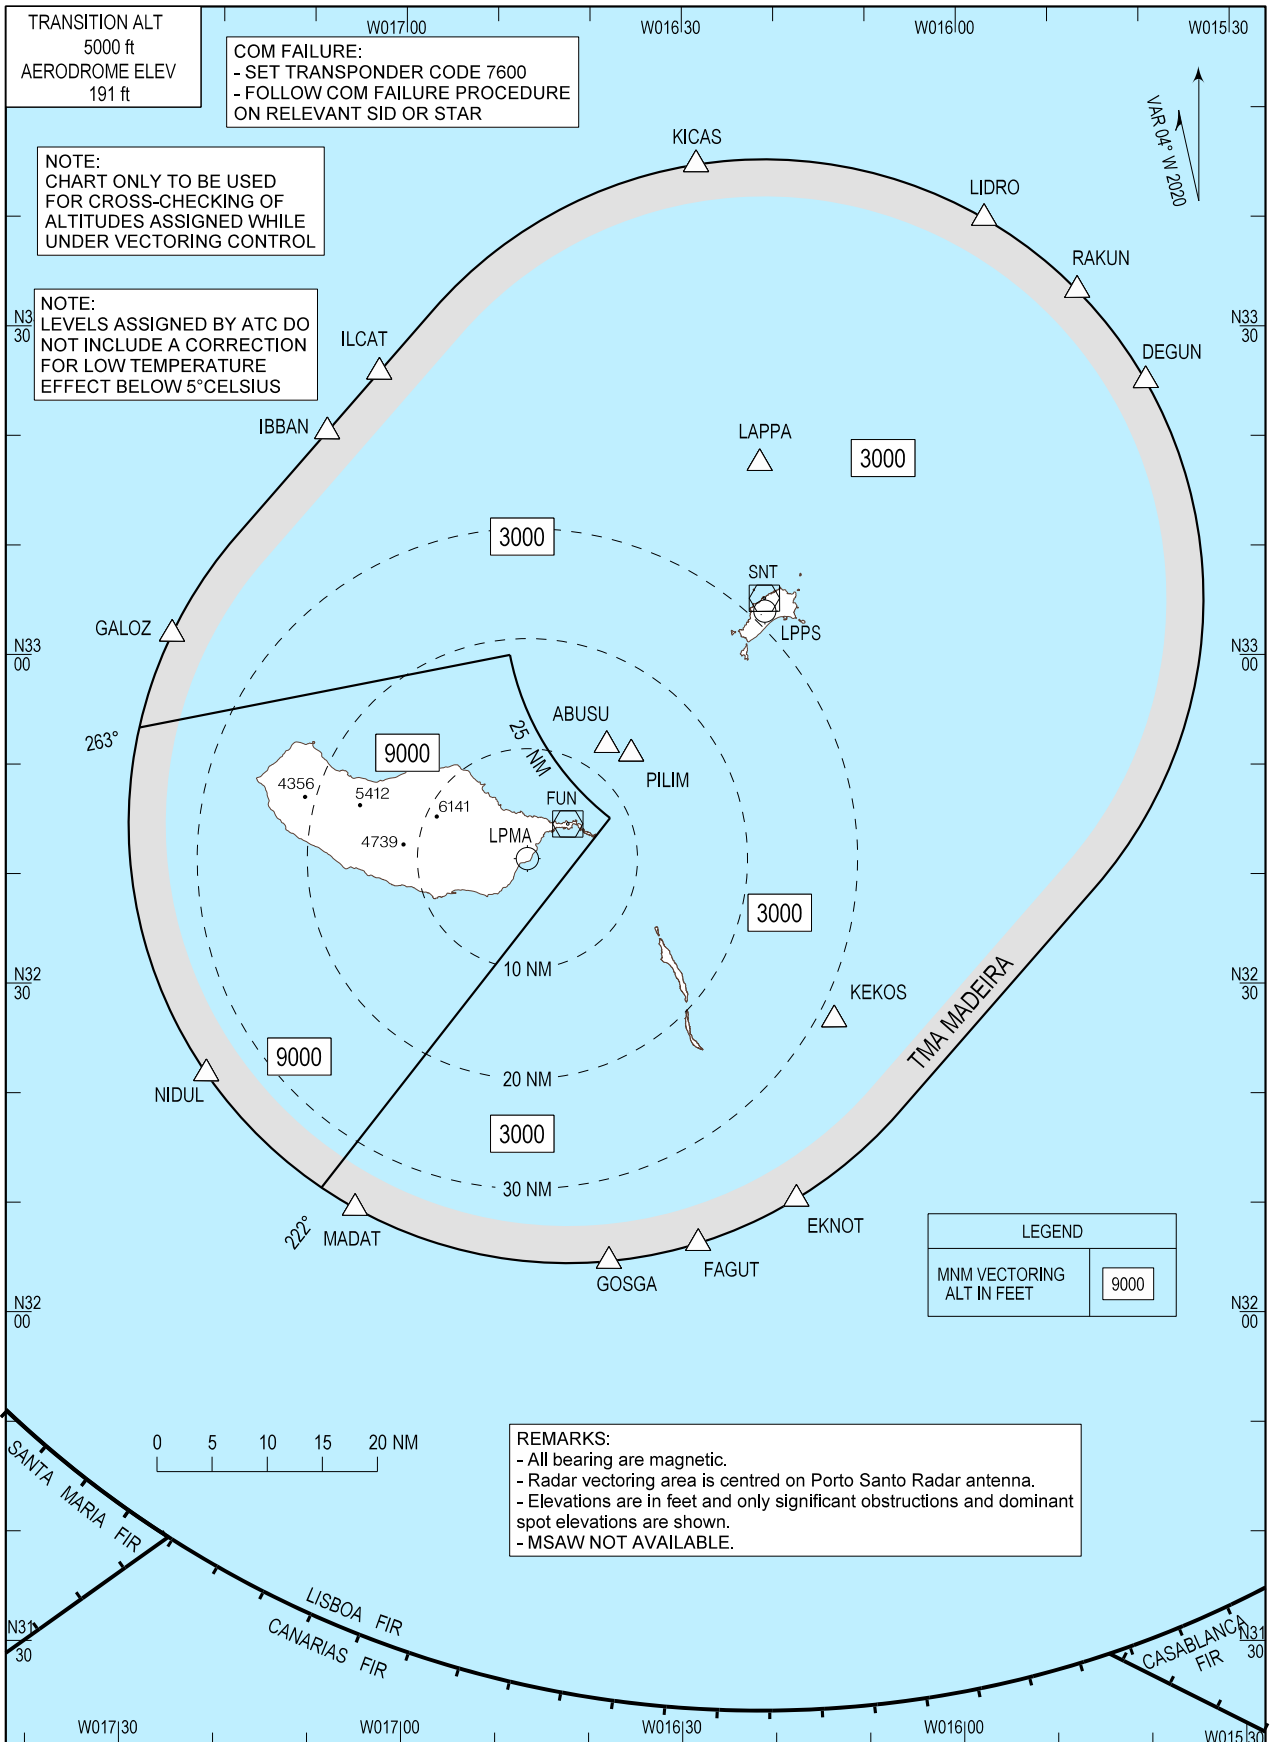

ATC SURVEILLANCE MINIMUM
ALTITUDE CHART - ICAO

MADEIRA INFORMATION 130.355
MADEIRA APPROACH 119.605
LISBOA CONTROL 132.255

MADEIRA
LPMA

New WPT. New MAG DEC.

THIS PAGE INTENTIONALLY LEFT BLANK