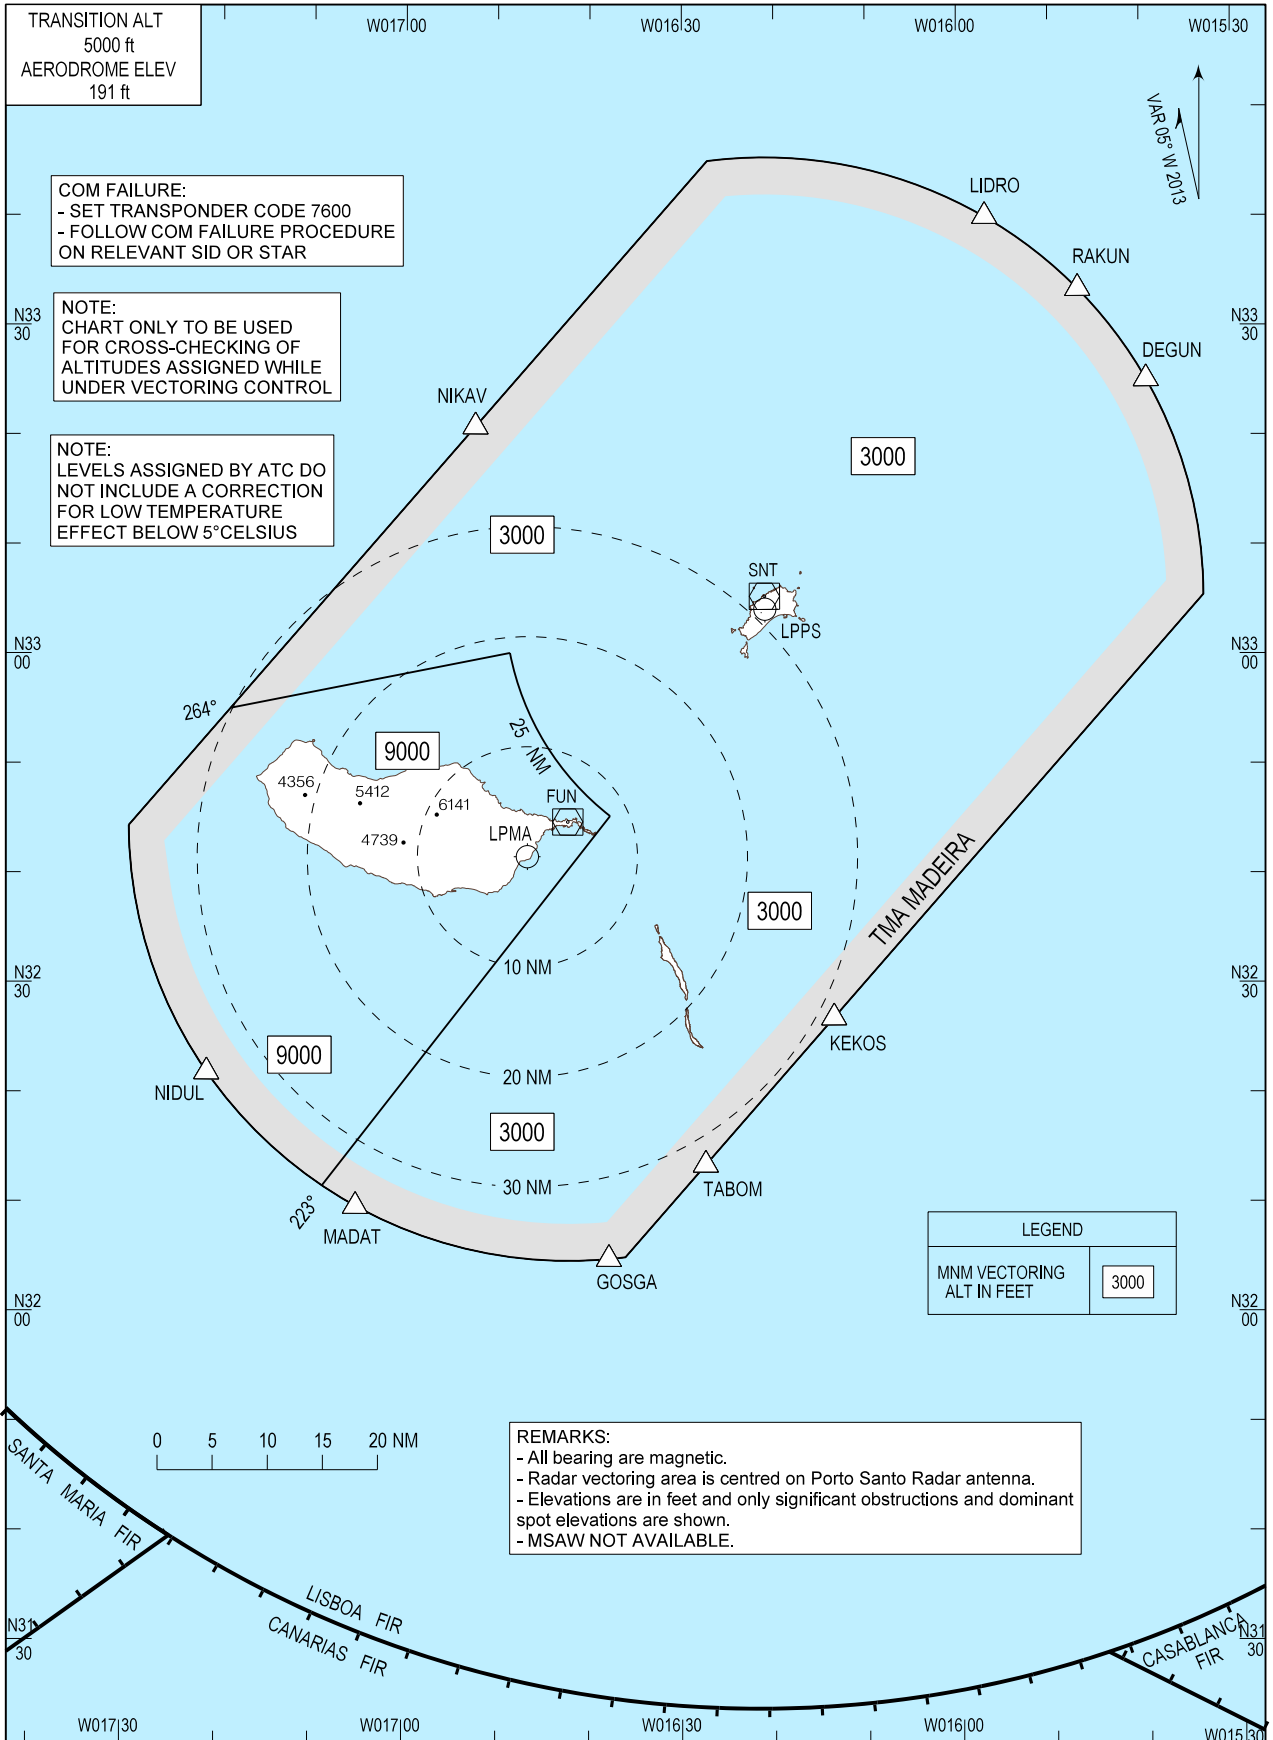

ATC SURVEILLANCE MINIMUM
ALTITUDE CHART - ICAO

MADEIRA INFORMATION 130.355
MADEIRA APPROACH 119.605
LISBOA CONTROL 132.255

MADEIRA
LPMA

New Chart.