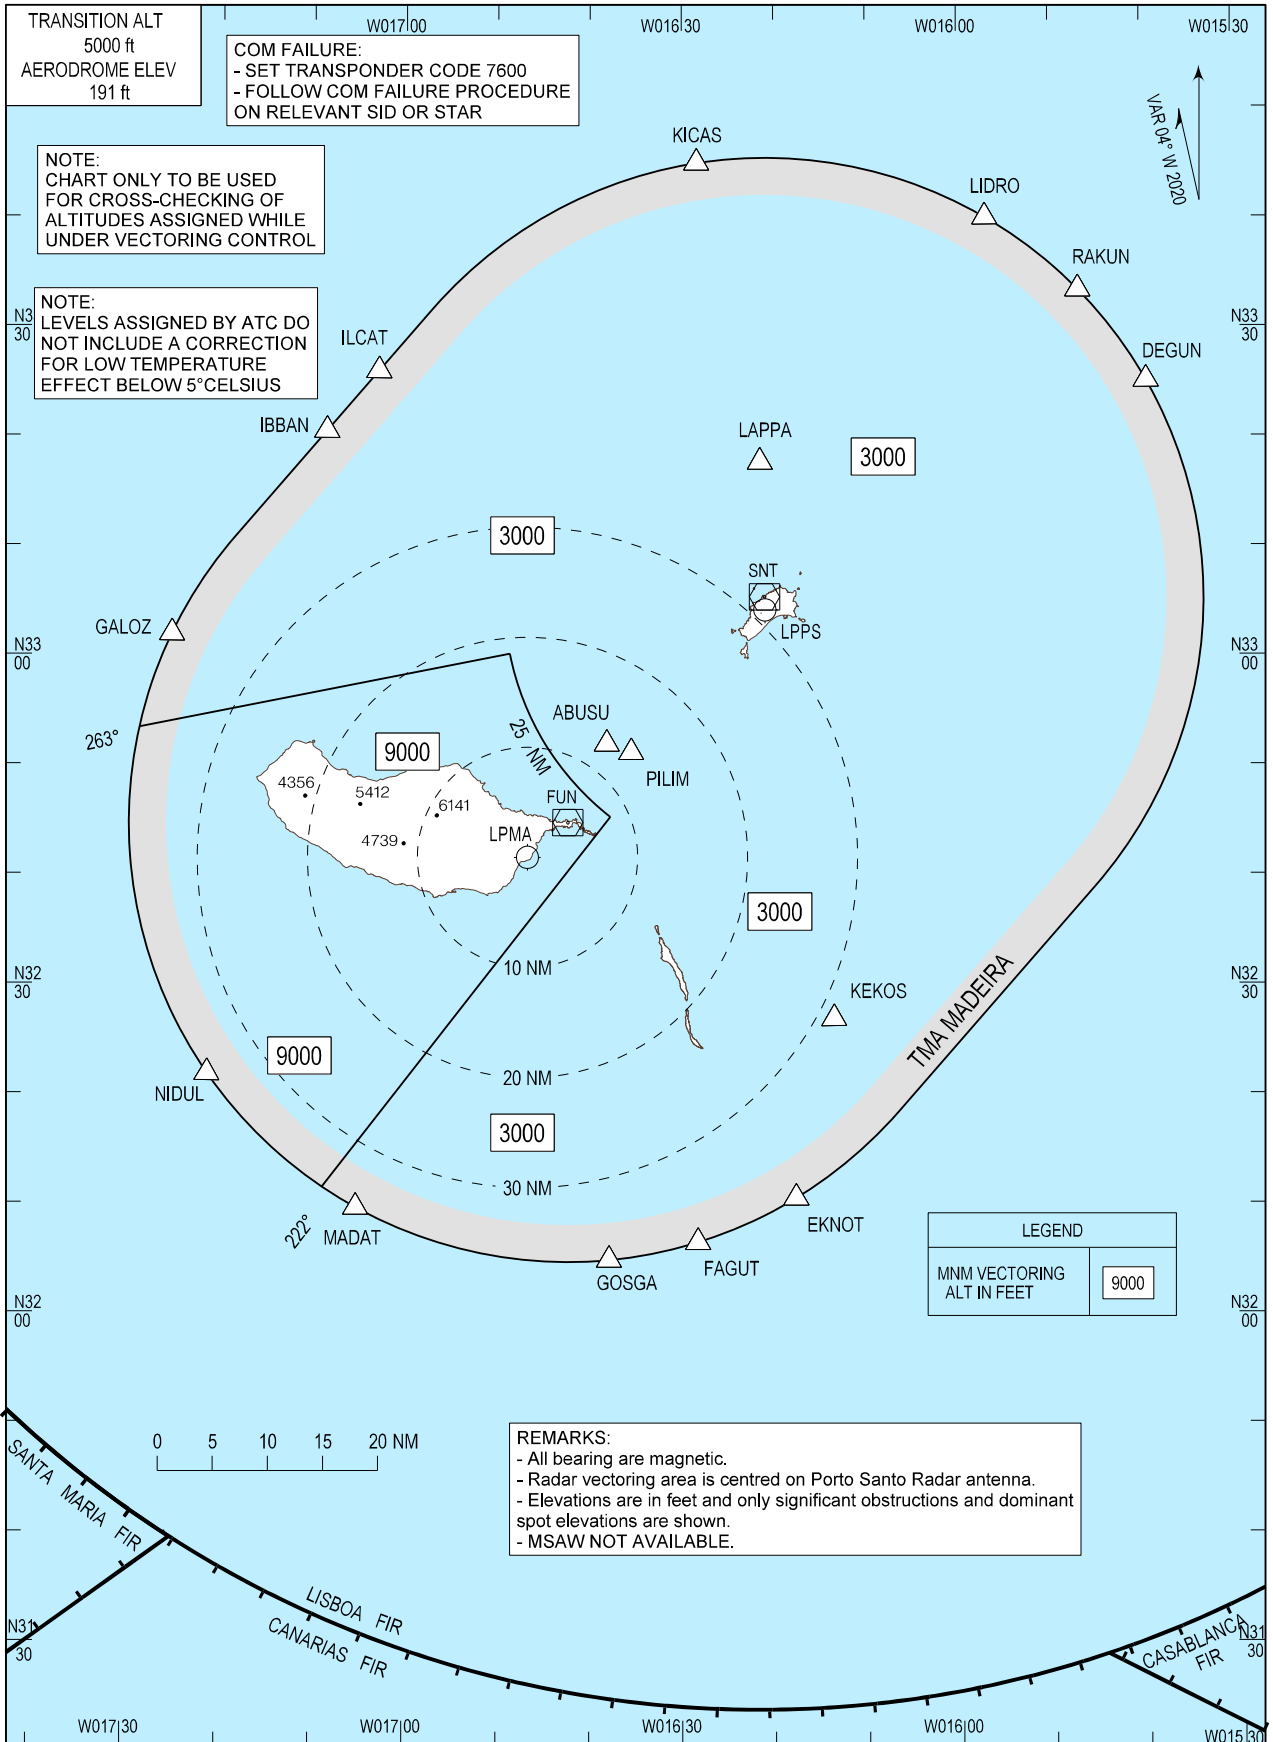

ATC SURVEILLANCE MINIMUM  
ALTITUDE CHART - ICAO

MADEIRA ARR INFORMATION 130.355  
MADEIRA DEP INFORMATION 121.630  
MADEIRA APPROACH 119.605  
LISBOA CONTROL 132.255

MADEIRA (LPMA)

New ATIS FREQ.

THIS PAGE INTENTIONALLY LEFT BLANK