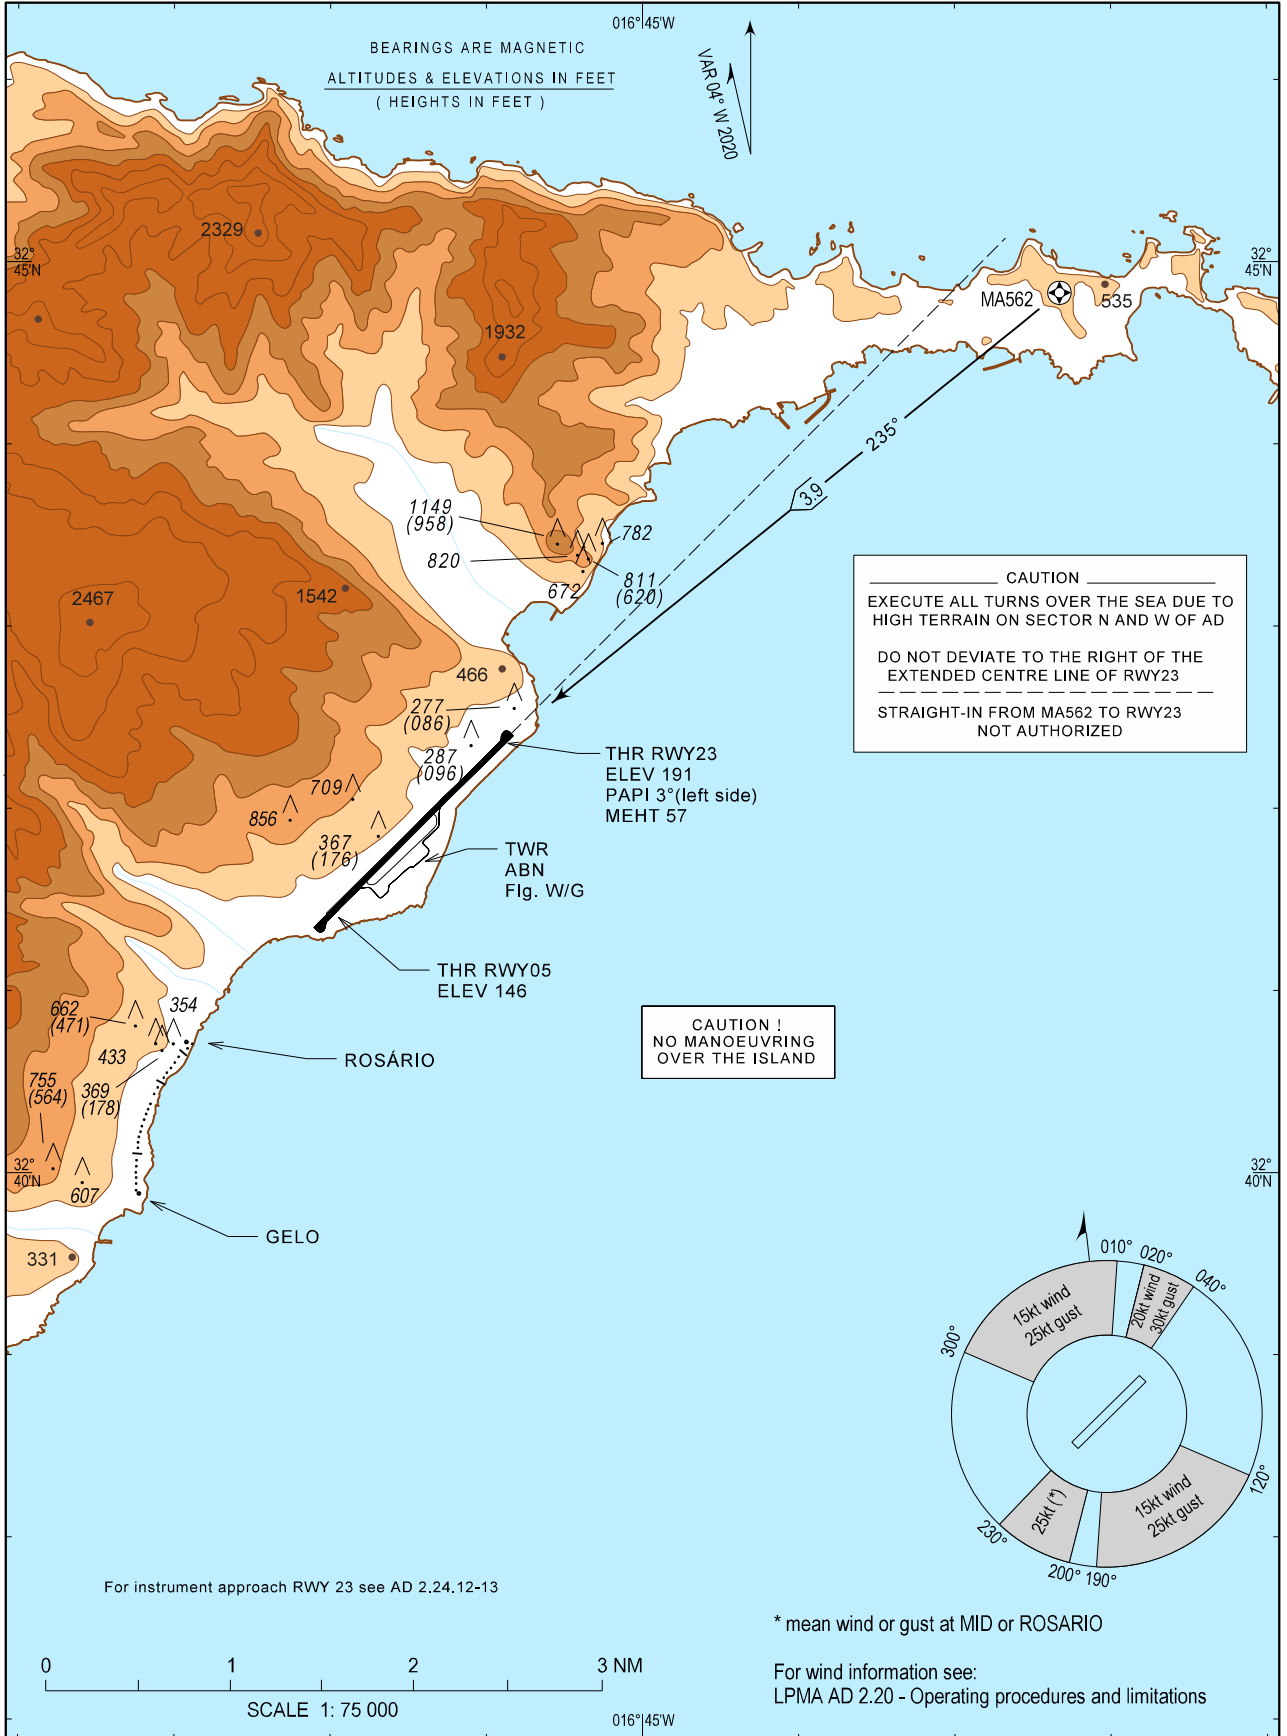

**VISUAL
APPROACH AND
LANDING CHART**

AD ELEV 191 ft
HEIGHTS RELATED
THR RWY 23
ELEV 191 ft

MADEIRA ARR INFORMATION 130.355
MADEIRA APPROACH 119.605
MADEIRA TOWER 118.355

**MADEIRA (LPMA)
RNP RWY23**

Vertical text on the right side: Madeira ARR information.

THIS PAGE INTENTIONALLY LEFT BLANK