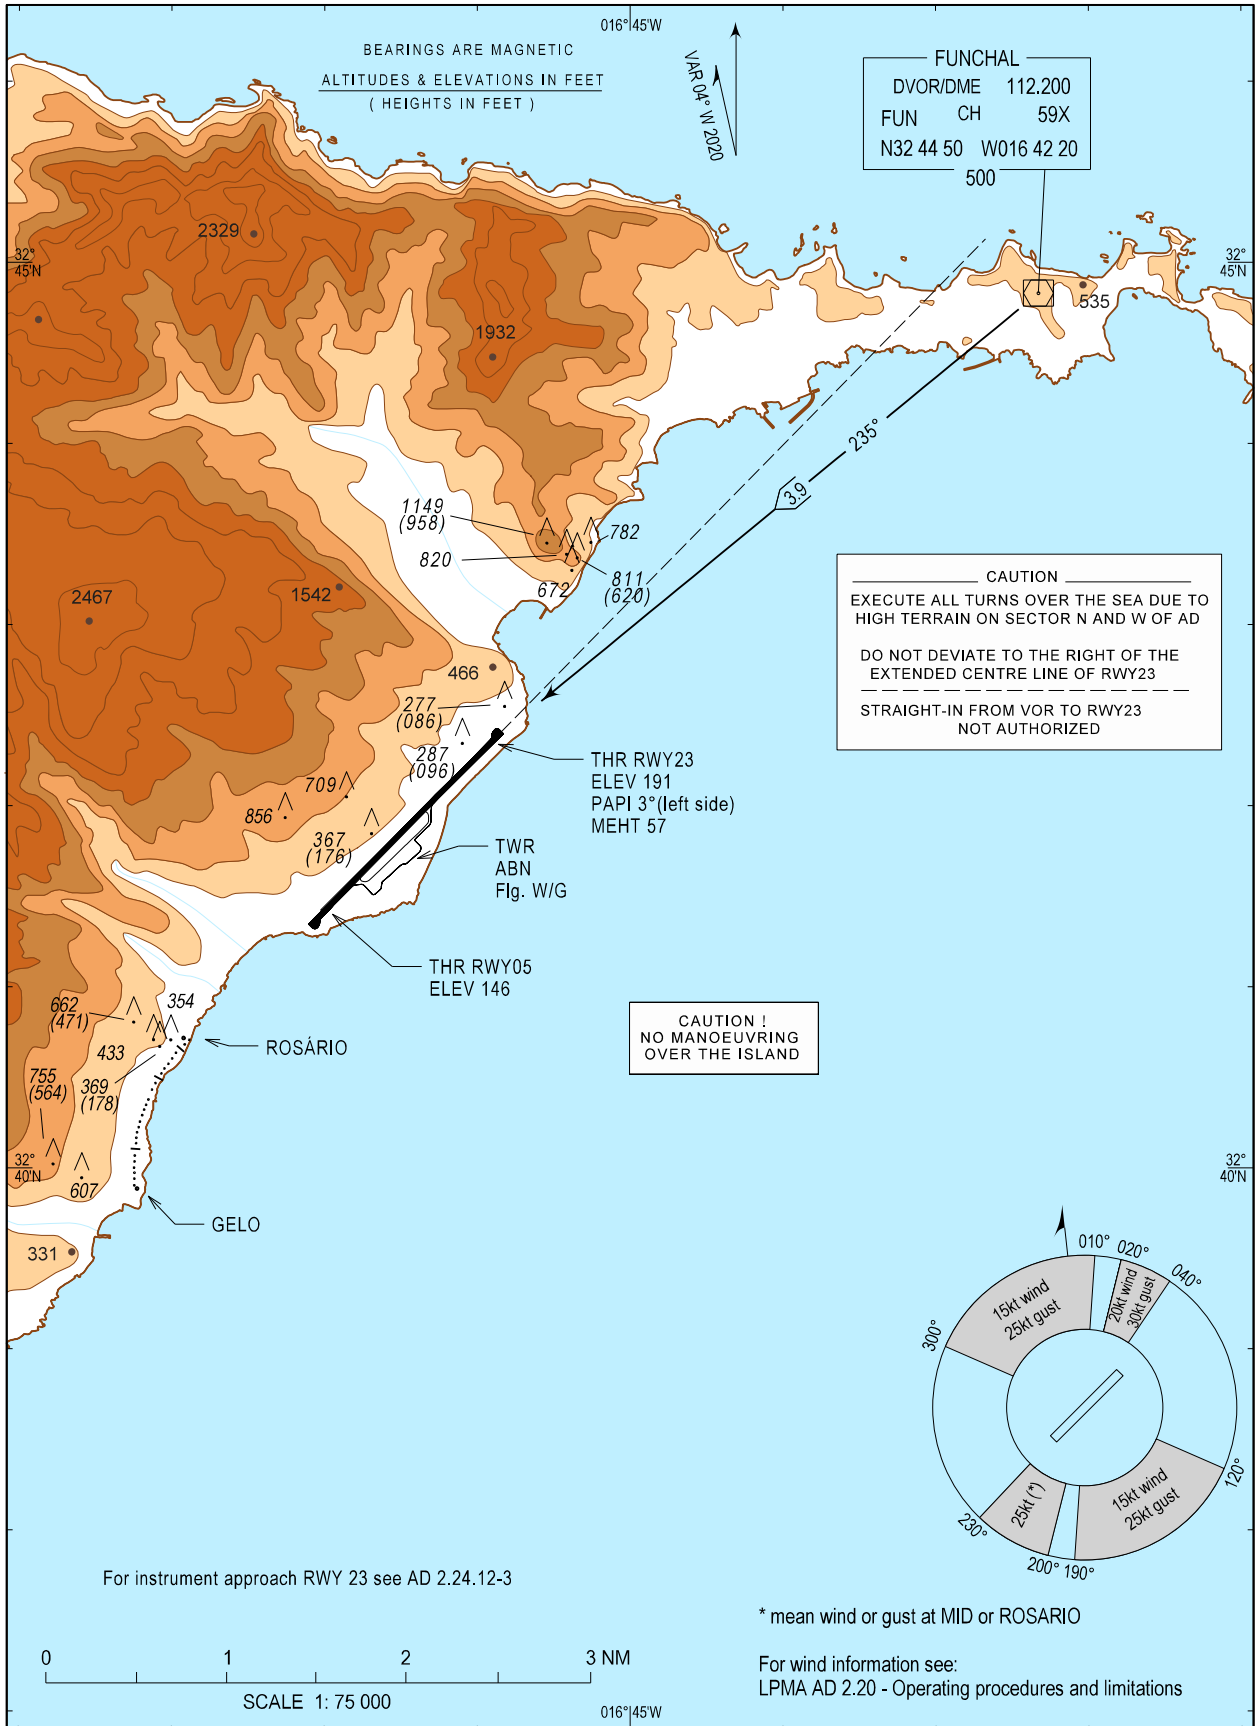

**VISUAL
APPROACH AND
LANDING CHART**

AD ELEV 191 ft
HEIGHTS RELATED
THR RWY 23
ELEV 191 ft

MADEIRA ARR INFORMATION 130.355
MADEIRA APPROACH 119.605
MADEIRA TOWER 118.355

**MADEIRA (LPMA)
DVOR RWY23**

MADEIRA ARR INFORMATION.

THIS PAGE INTENTIONALLY LEFT BLANK