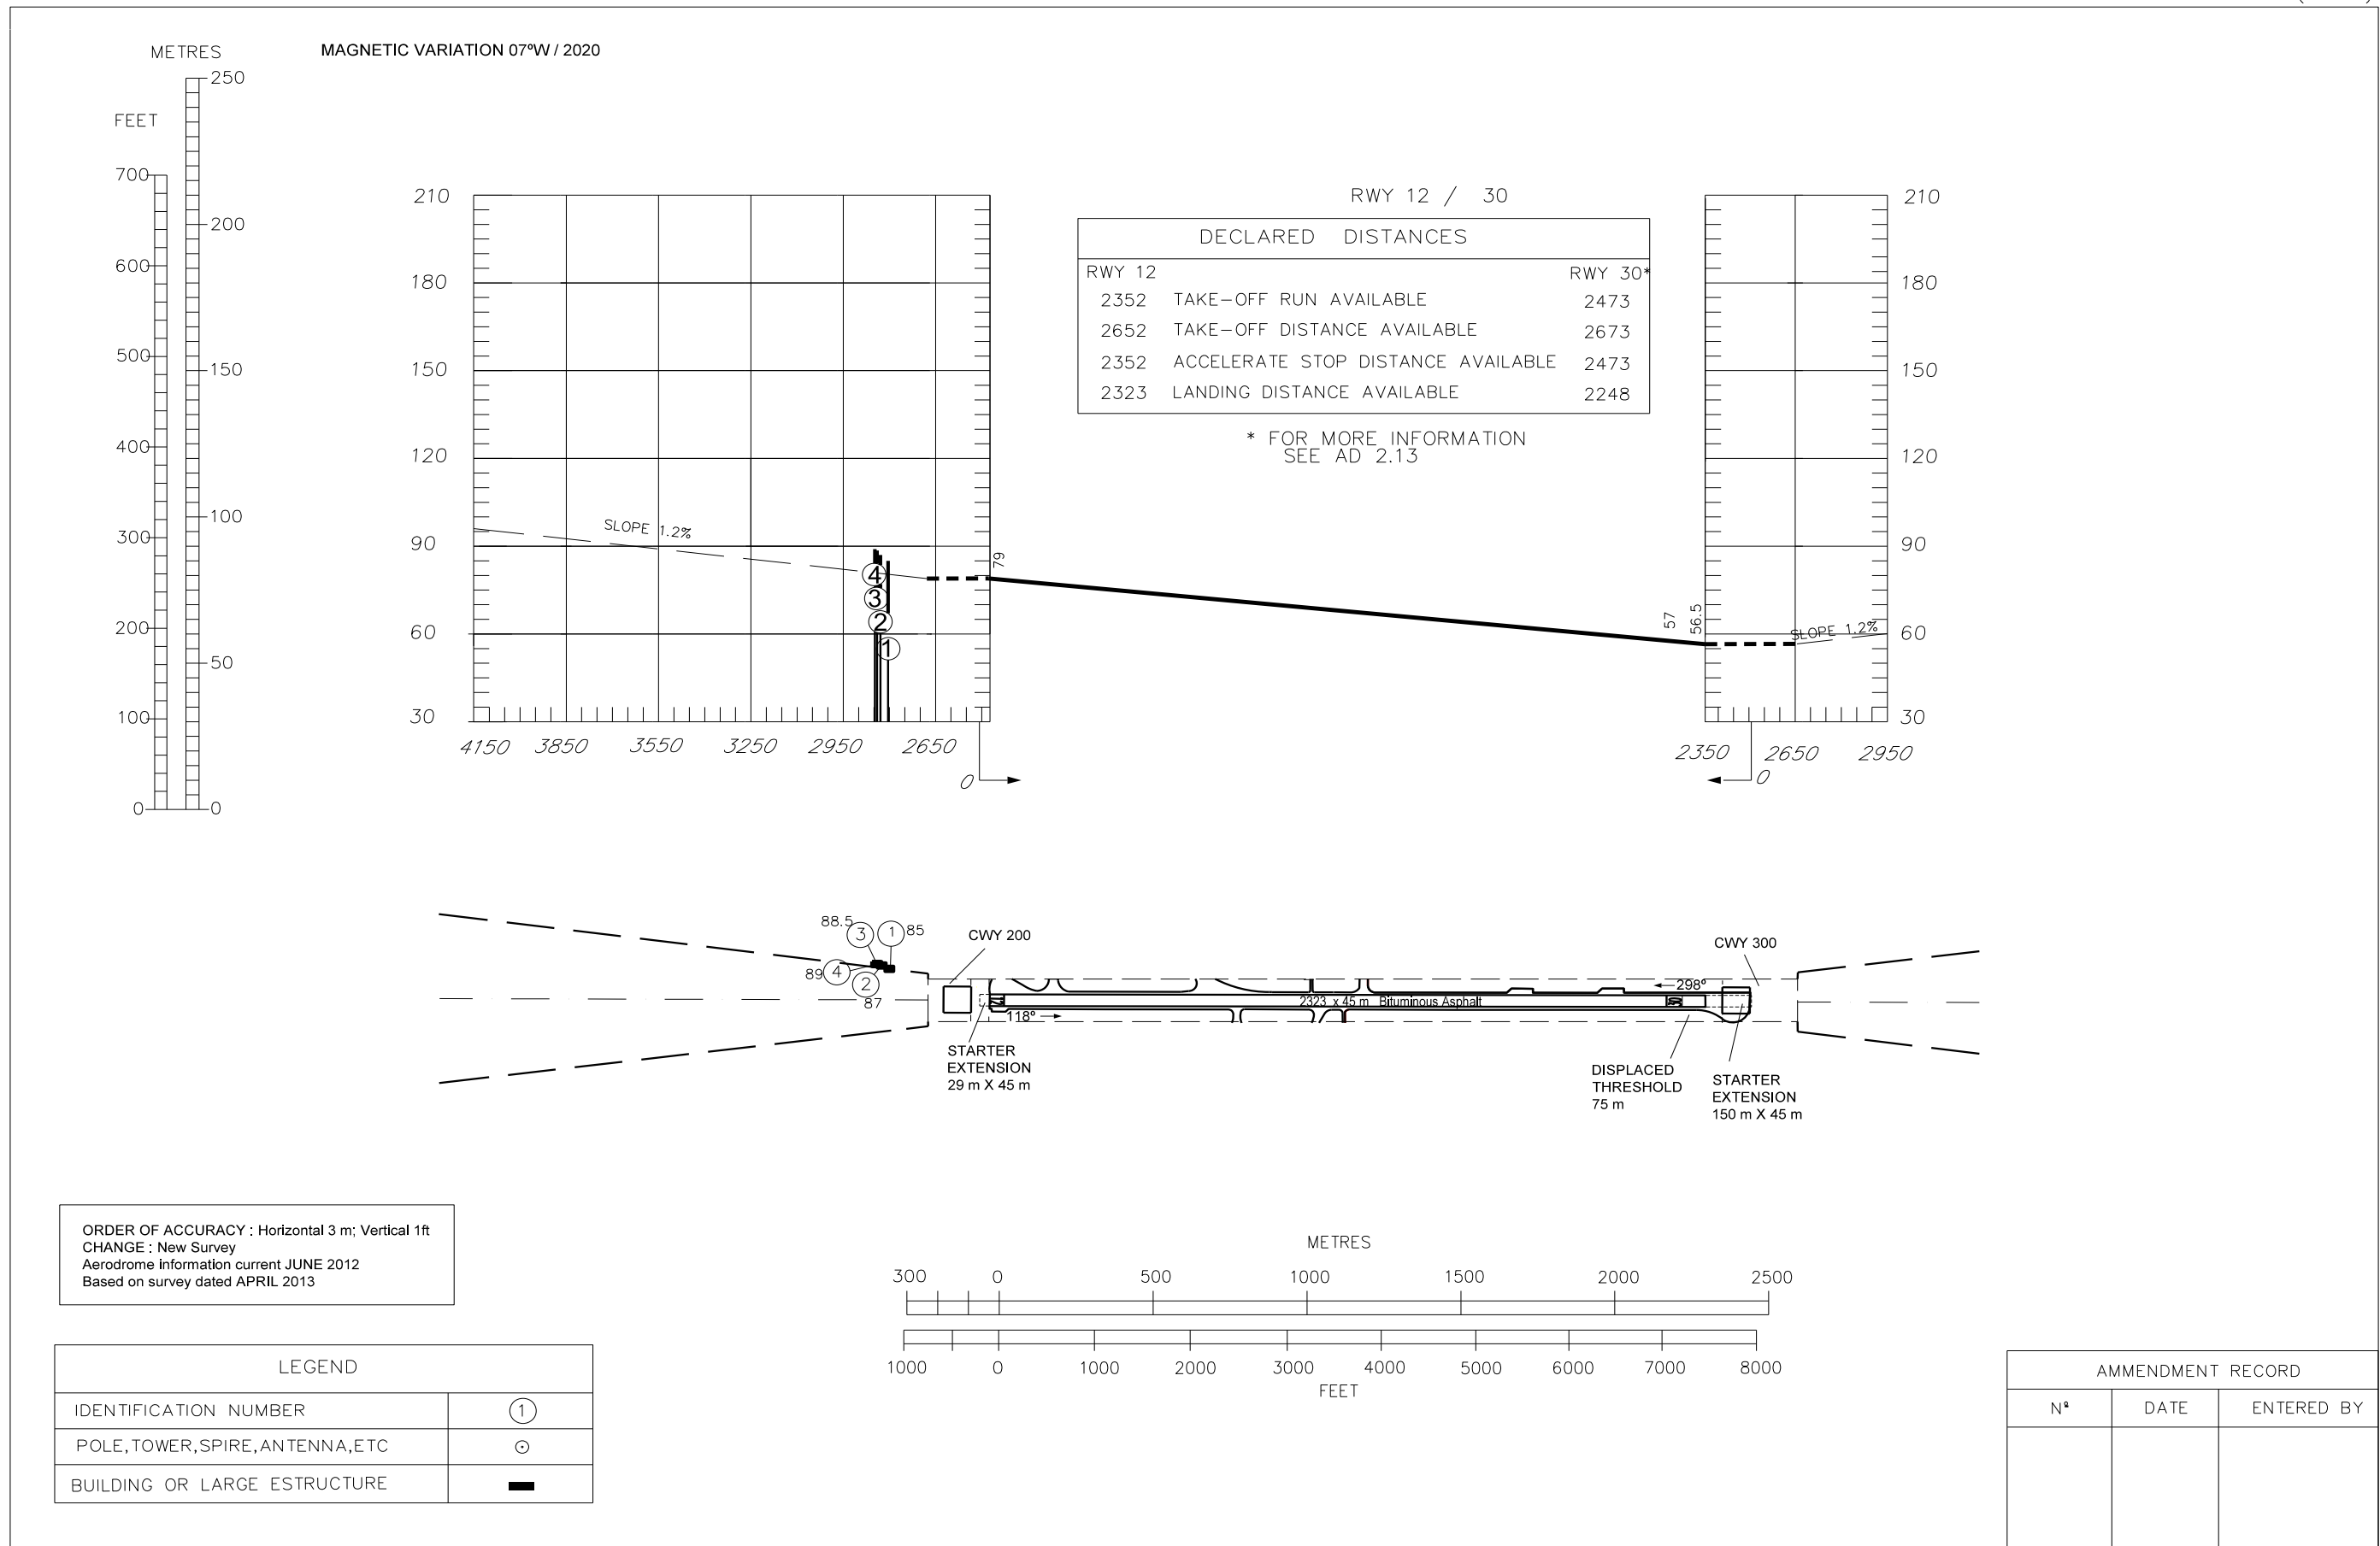

DIMENSIONS AND ELEVATIONS IN METRES

AERODROME OBSTACLE CHART-ICAO
TYPE A (OPERATING LIMITATIONS)

PONTA DELGADA
João Paulo II (LPPD)

MAG VAR updated. OBST LPPD01 withdrawn.

THIS PAGE INTENTIONALLY LEFT BLANK