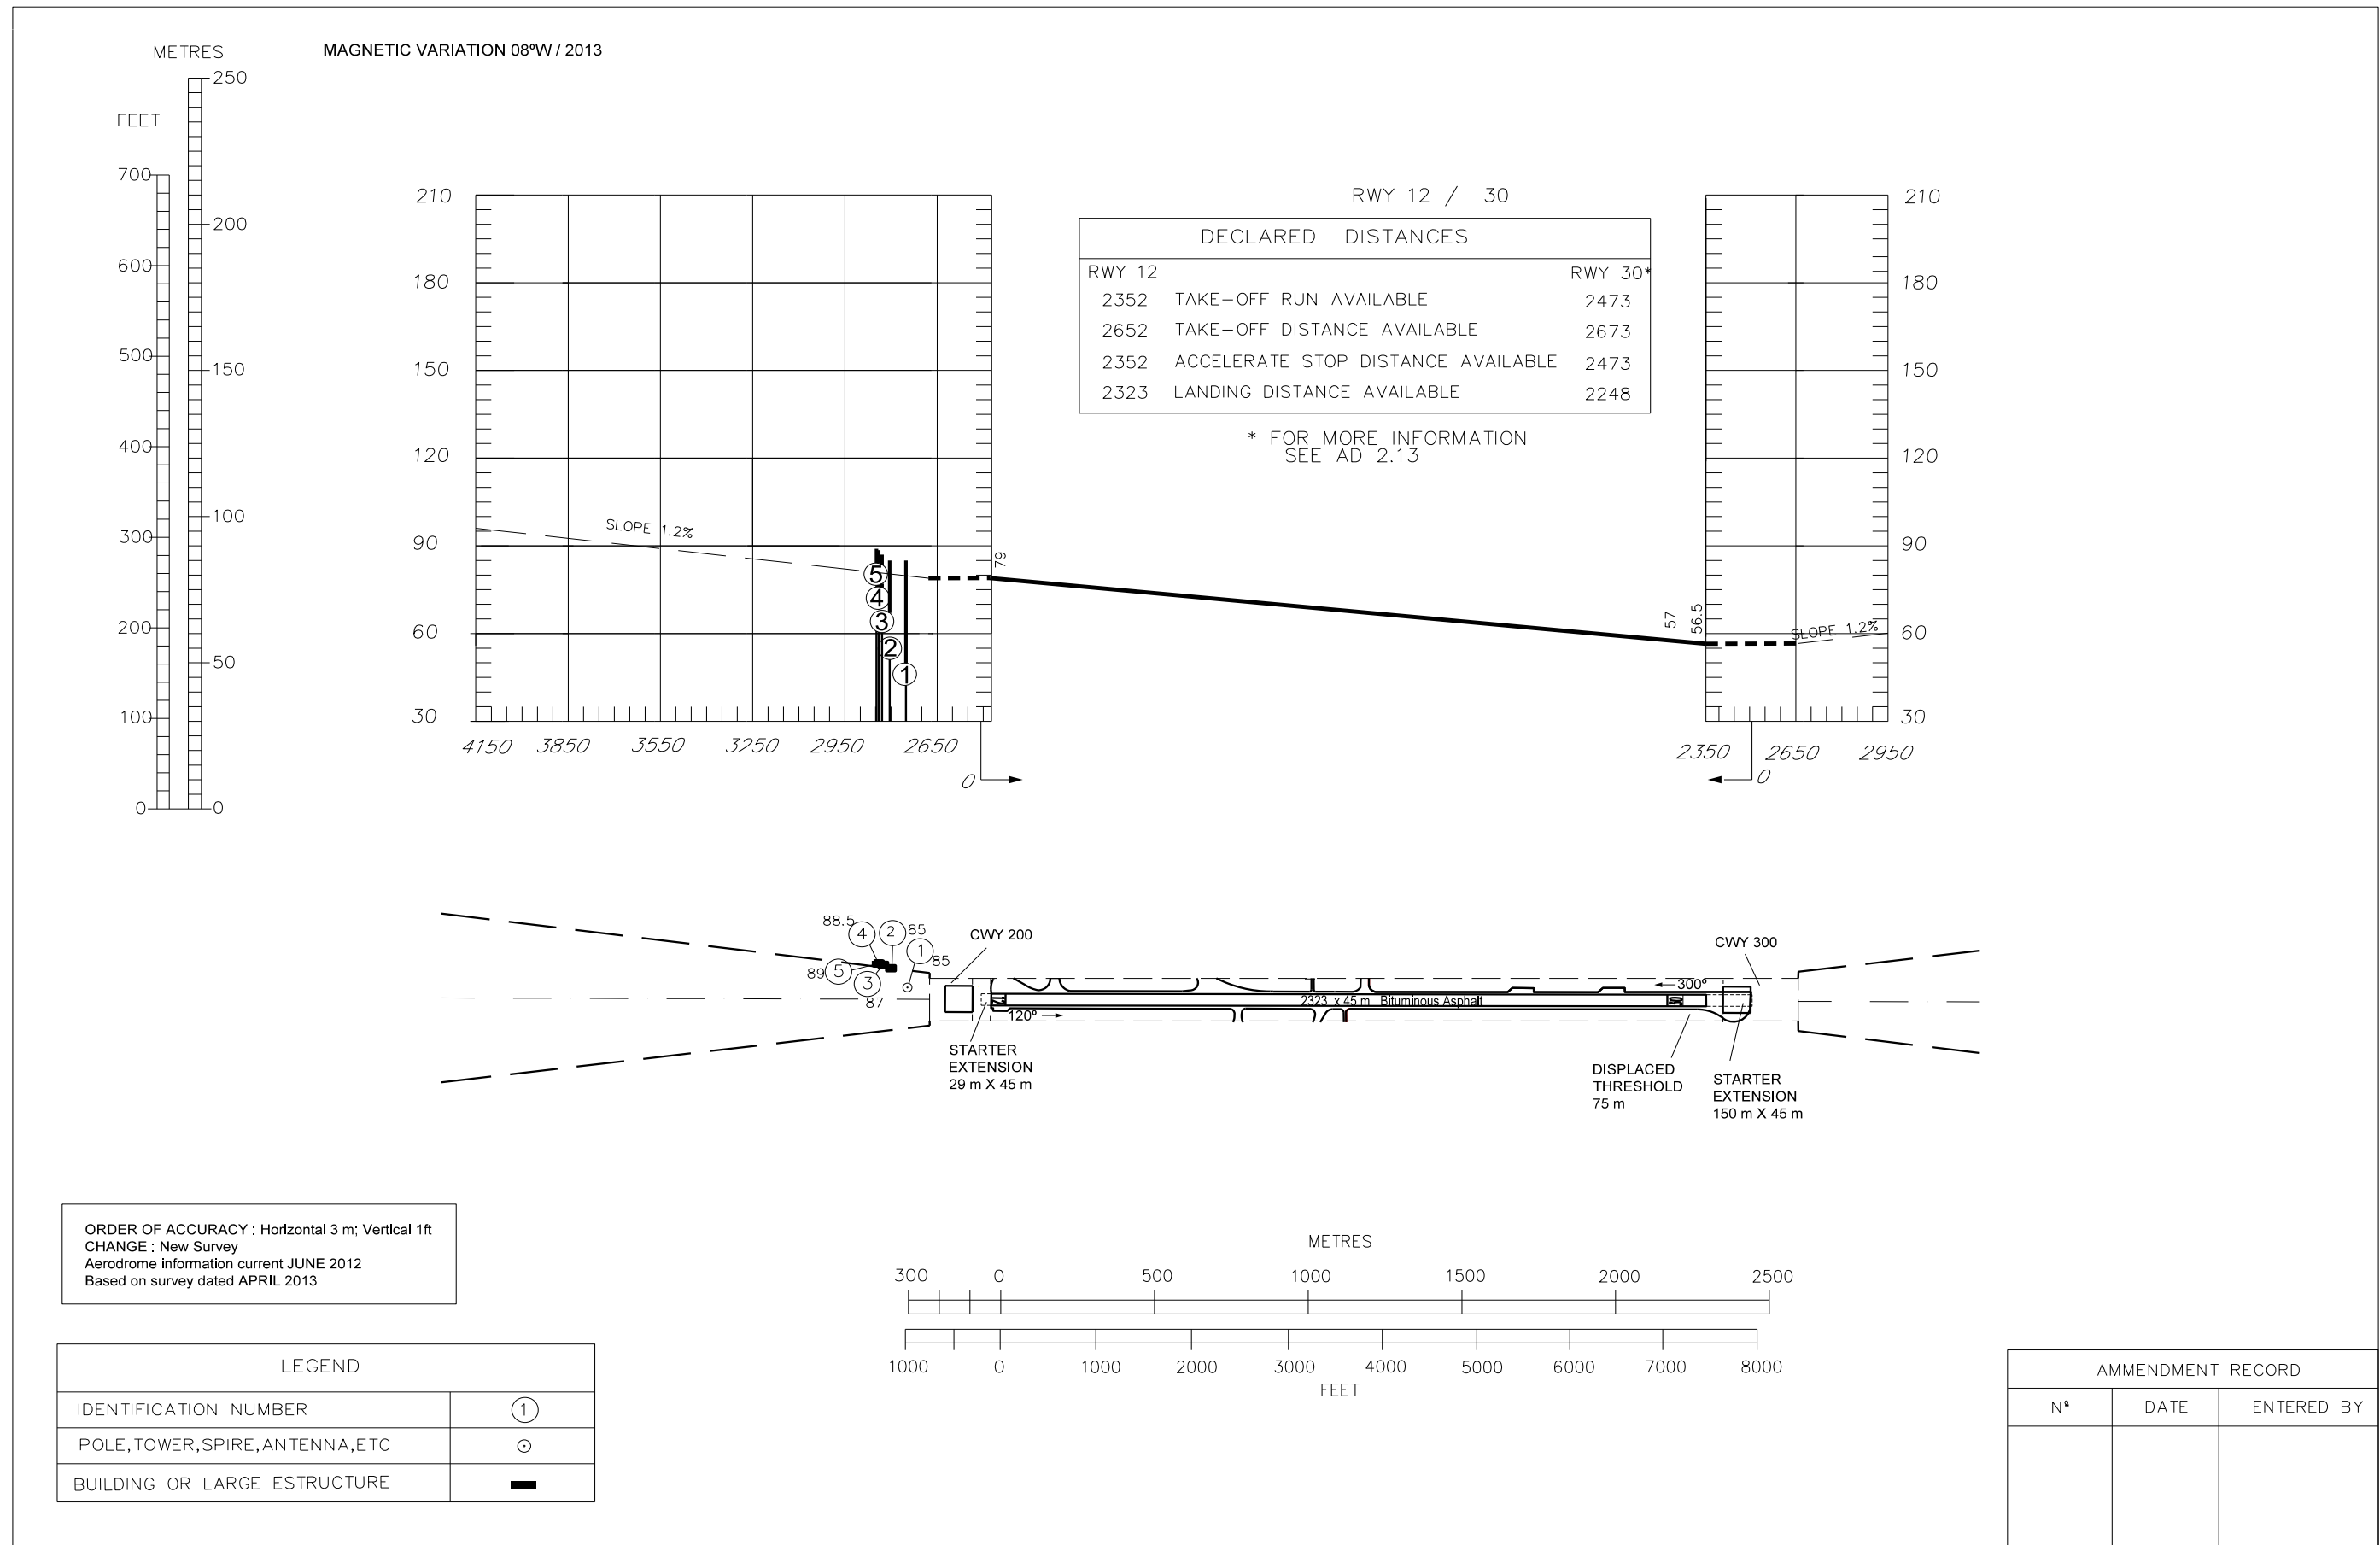

DIMENSIONS AND ELEVATIONS IN METRES

AERODROME OBSTACLE CHART-ICAO
TYPE A (OPERATING LIMITATIONS)

PONTA DELGADA

Horizontal distance markings and Take-off Flight Path Area corrected.

THIS PAGE INTENTIONALLY LEFT BLANK