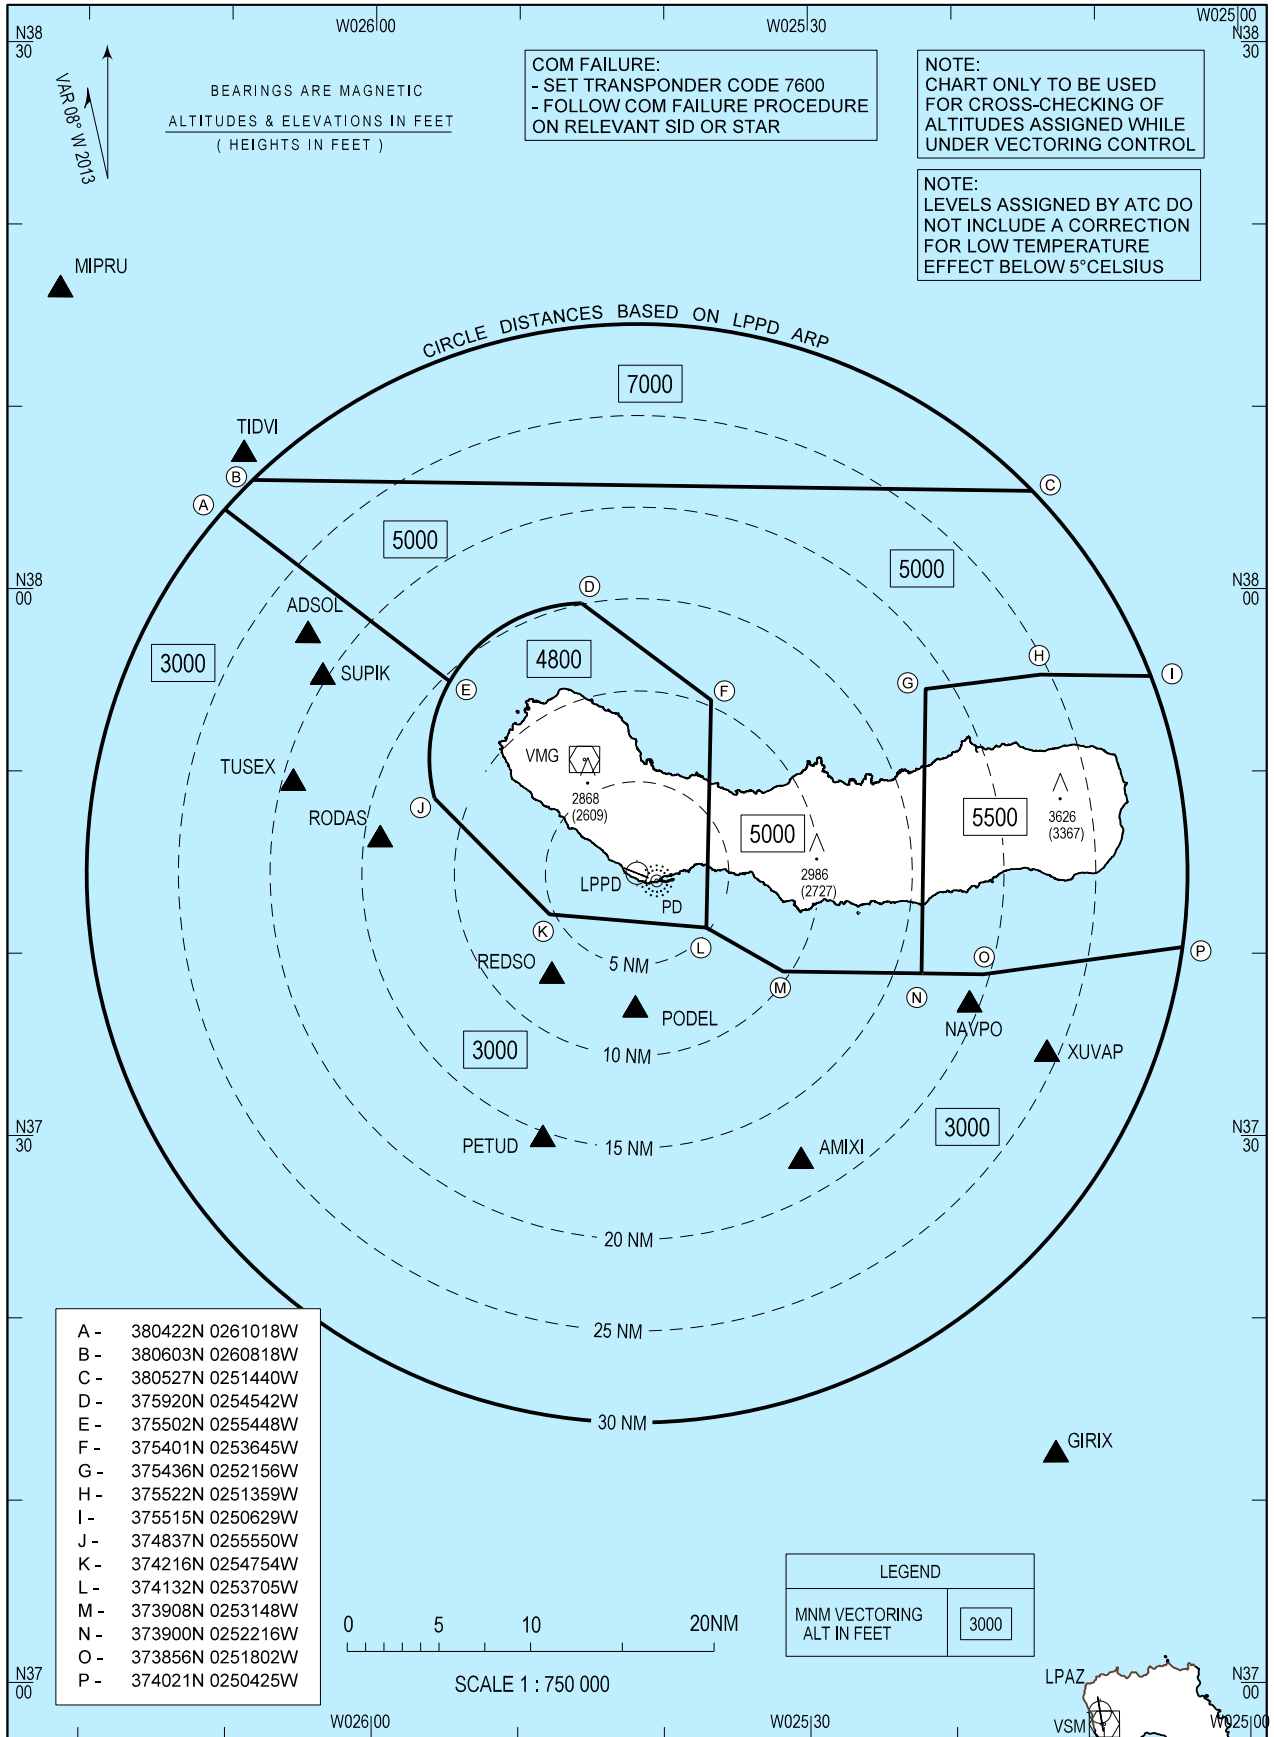

ATC SURVEILLANCE MINIMUM  
ALTITUDE CHART - ICAO

TRANSITION ALT  
6000 ft  
AERODROME ELEV  
259 ft

TWR 118.300  
APP 119.400  
ACC 132.150

PONTA DELGADA  
LPPD

THIS PAGE INTENTIONALLY LEFT BLANK