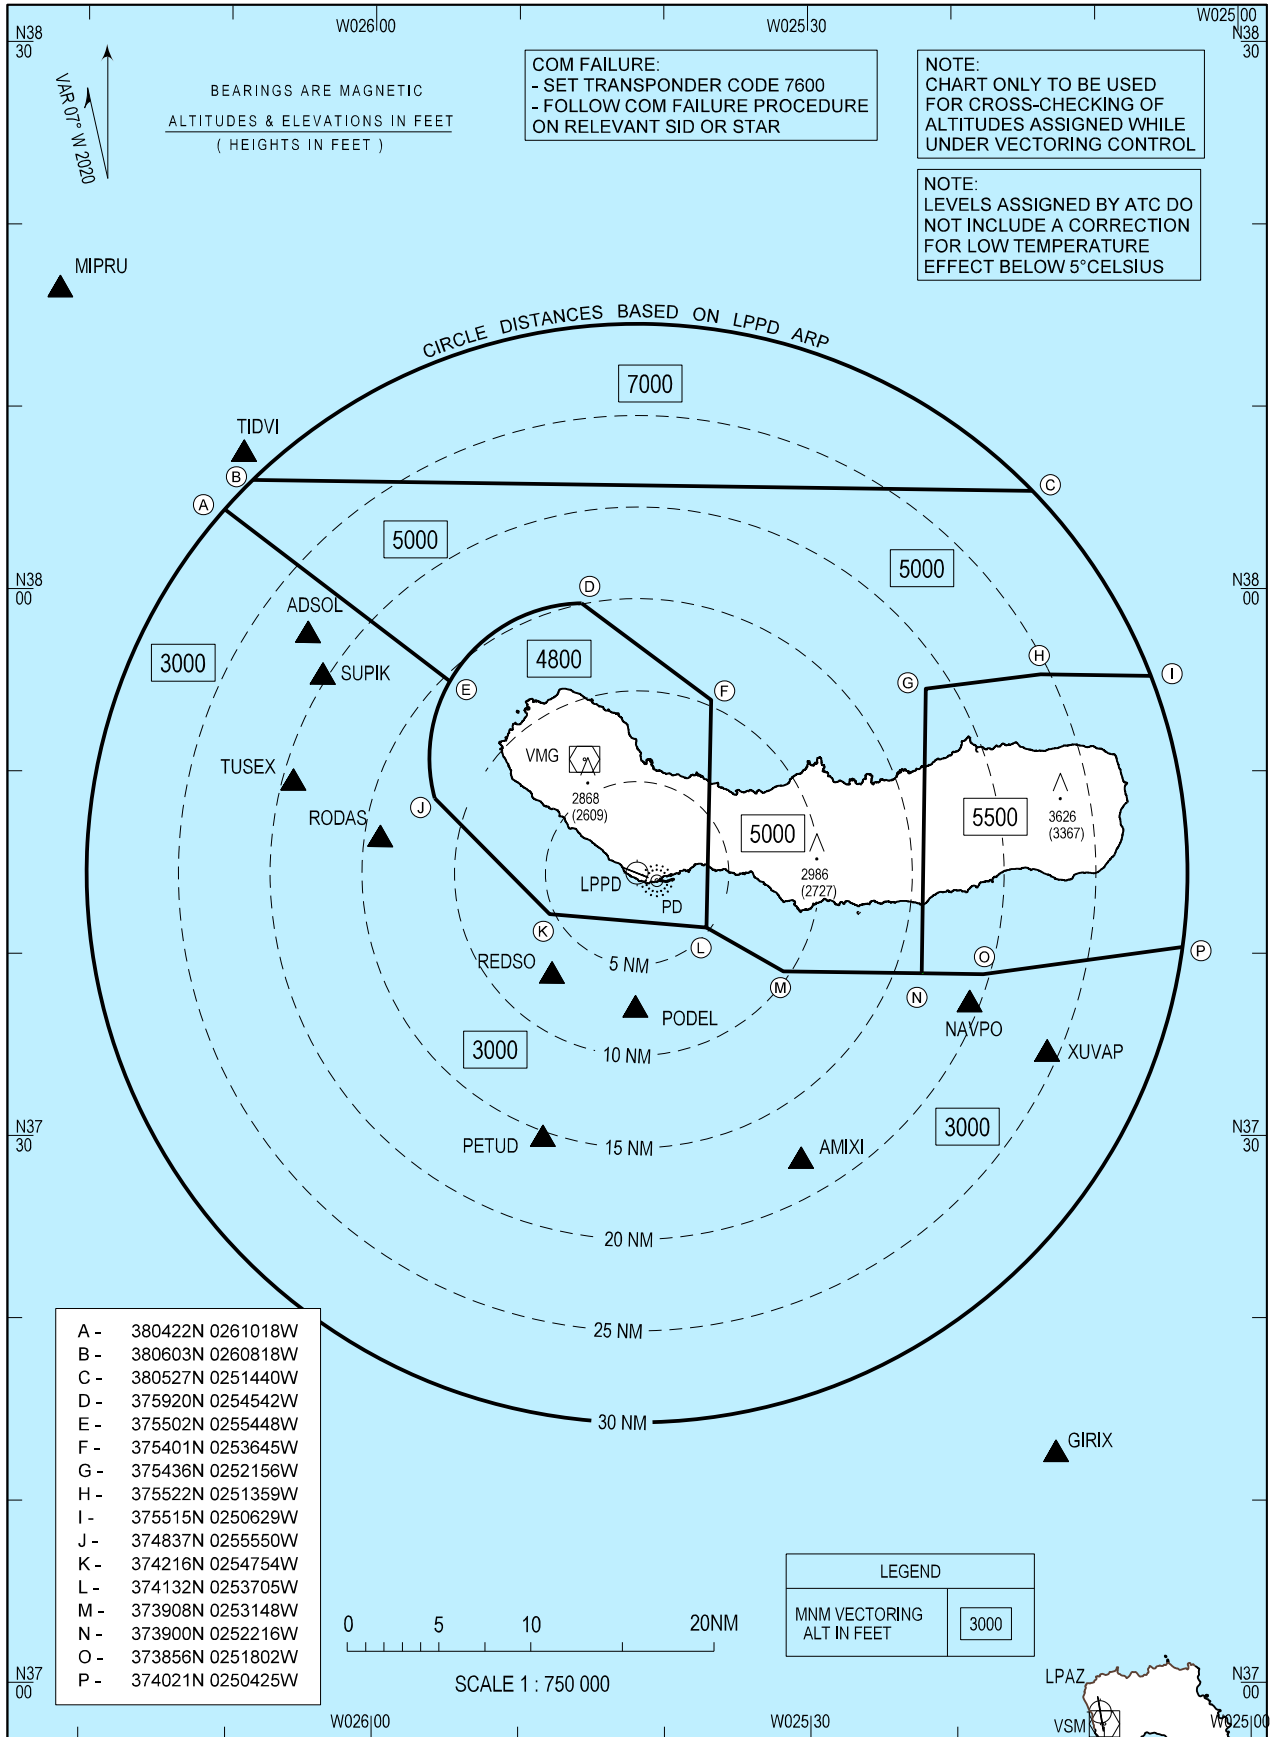

ATC SURVEILLANCE MINIMUM
ALTITUDE CHART - ICAO

TRANSITION ALT
6000 ft
AERODROME ELEV
259 ft

TWR 118.300
APP 119.400
ACC 132.150

PONTA DELGADA
João Paulo II (LPPD)

THIS PAGE INTENTIONALLY LEFT BLANK