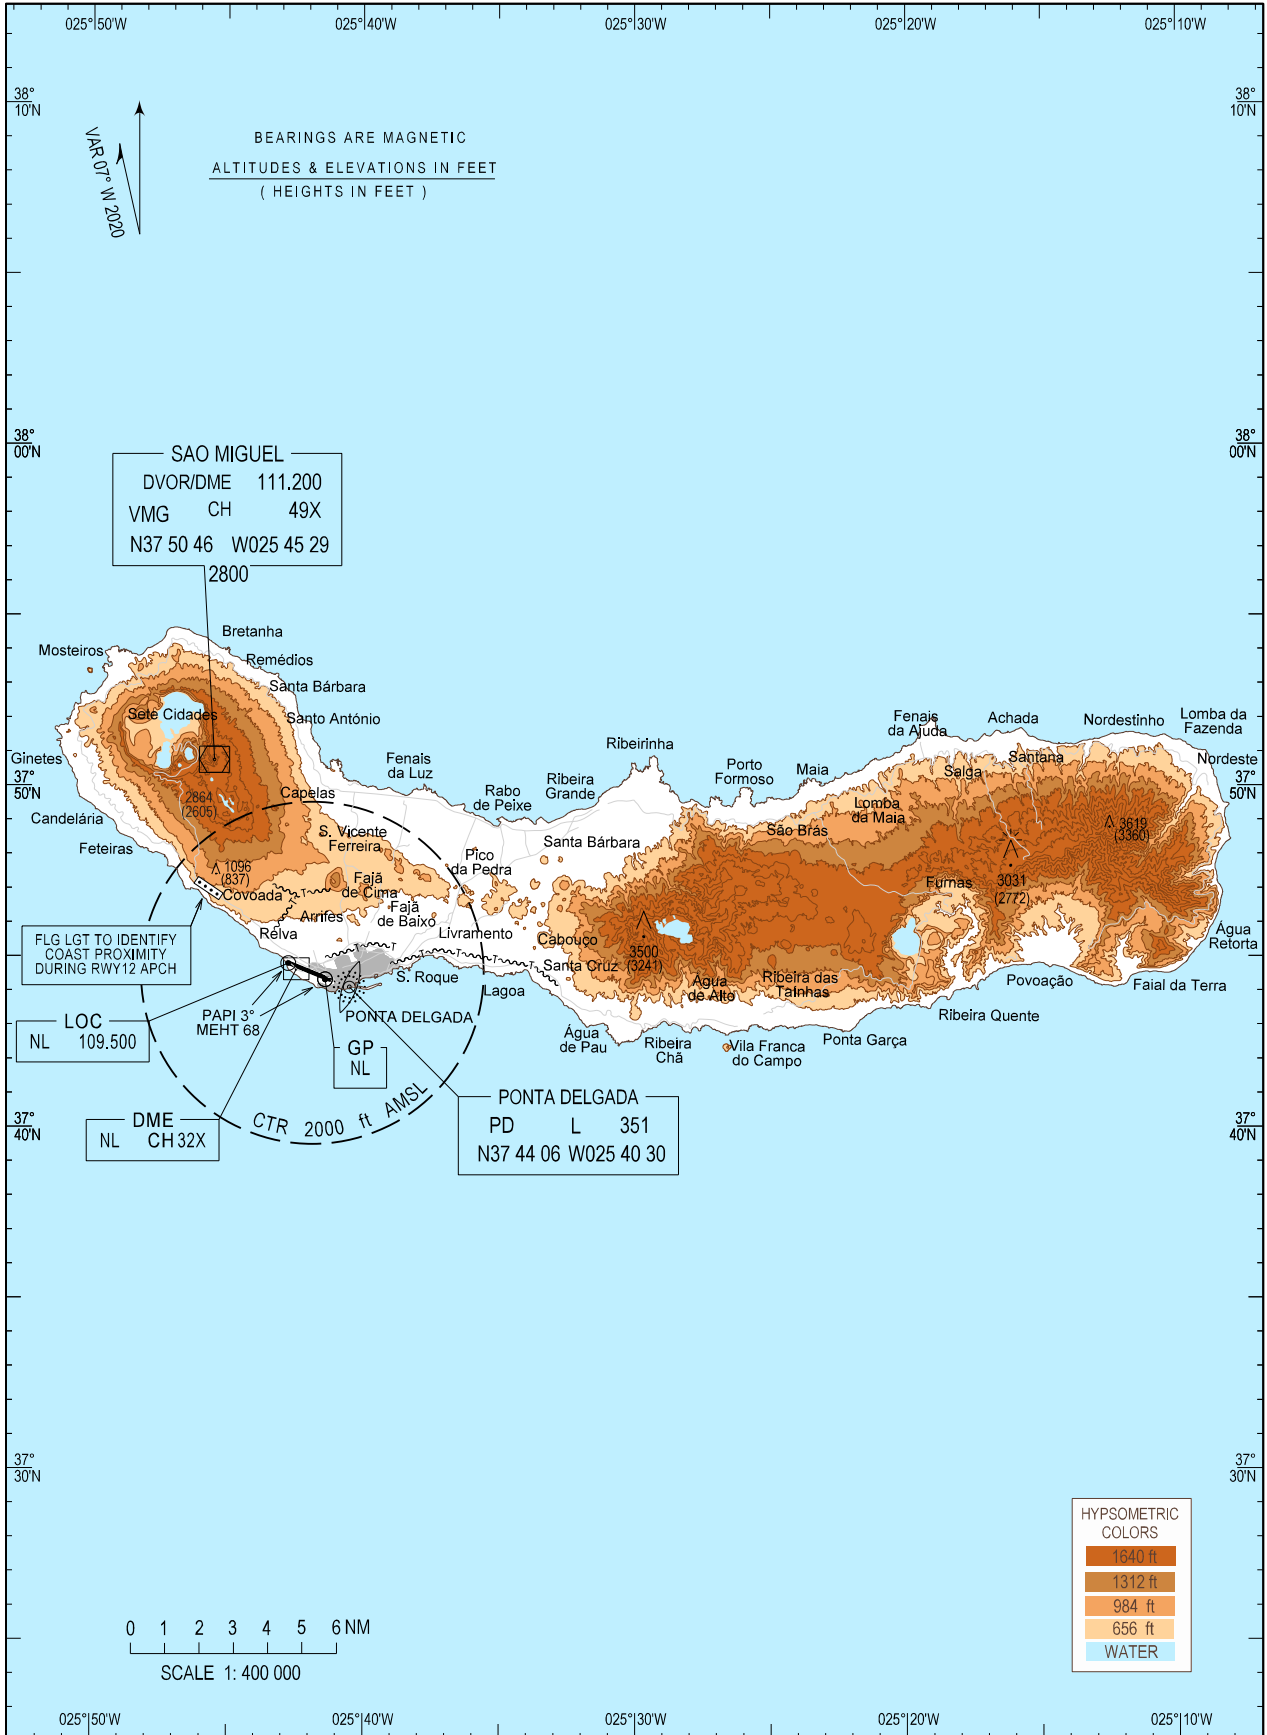

VISUAL
APPROACH
CHART - ICAO

AD ELEV 259 ft
HEIGHTS RELATED
TO AD ELEV

ATIS 123.900
APP 119.400
TWR 118.300

PONTA DELGADA
João Paulo II (LPPD)

MAG VAR updated.

THIS PAGE INTENTIONALLY LEFT BLANK