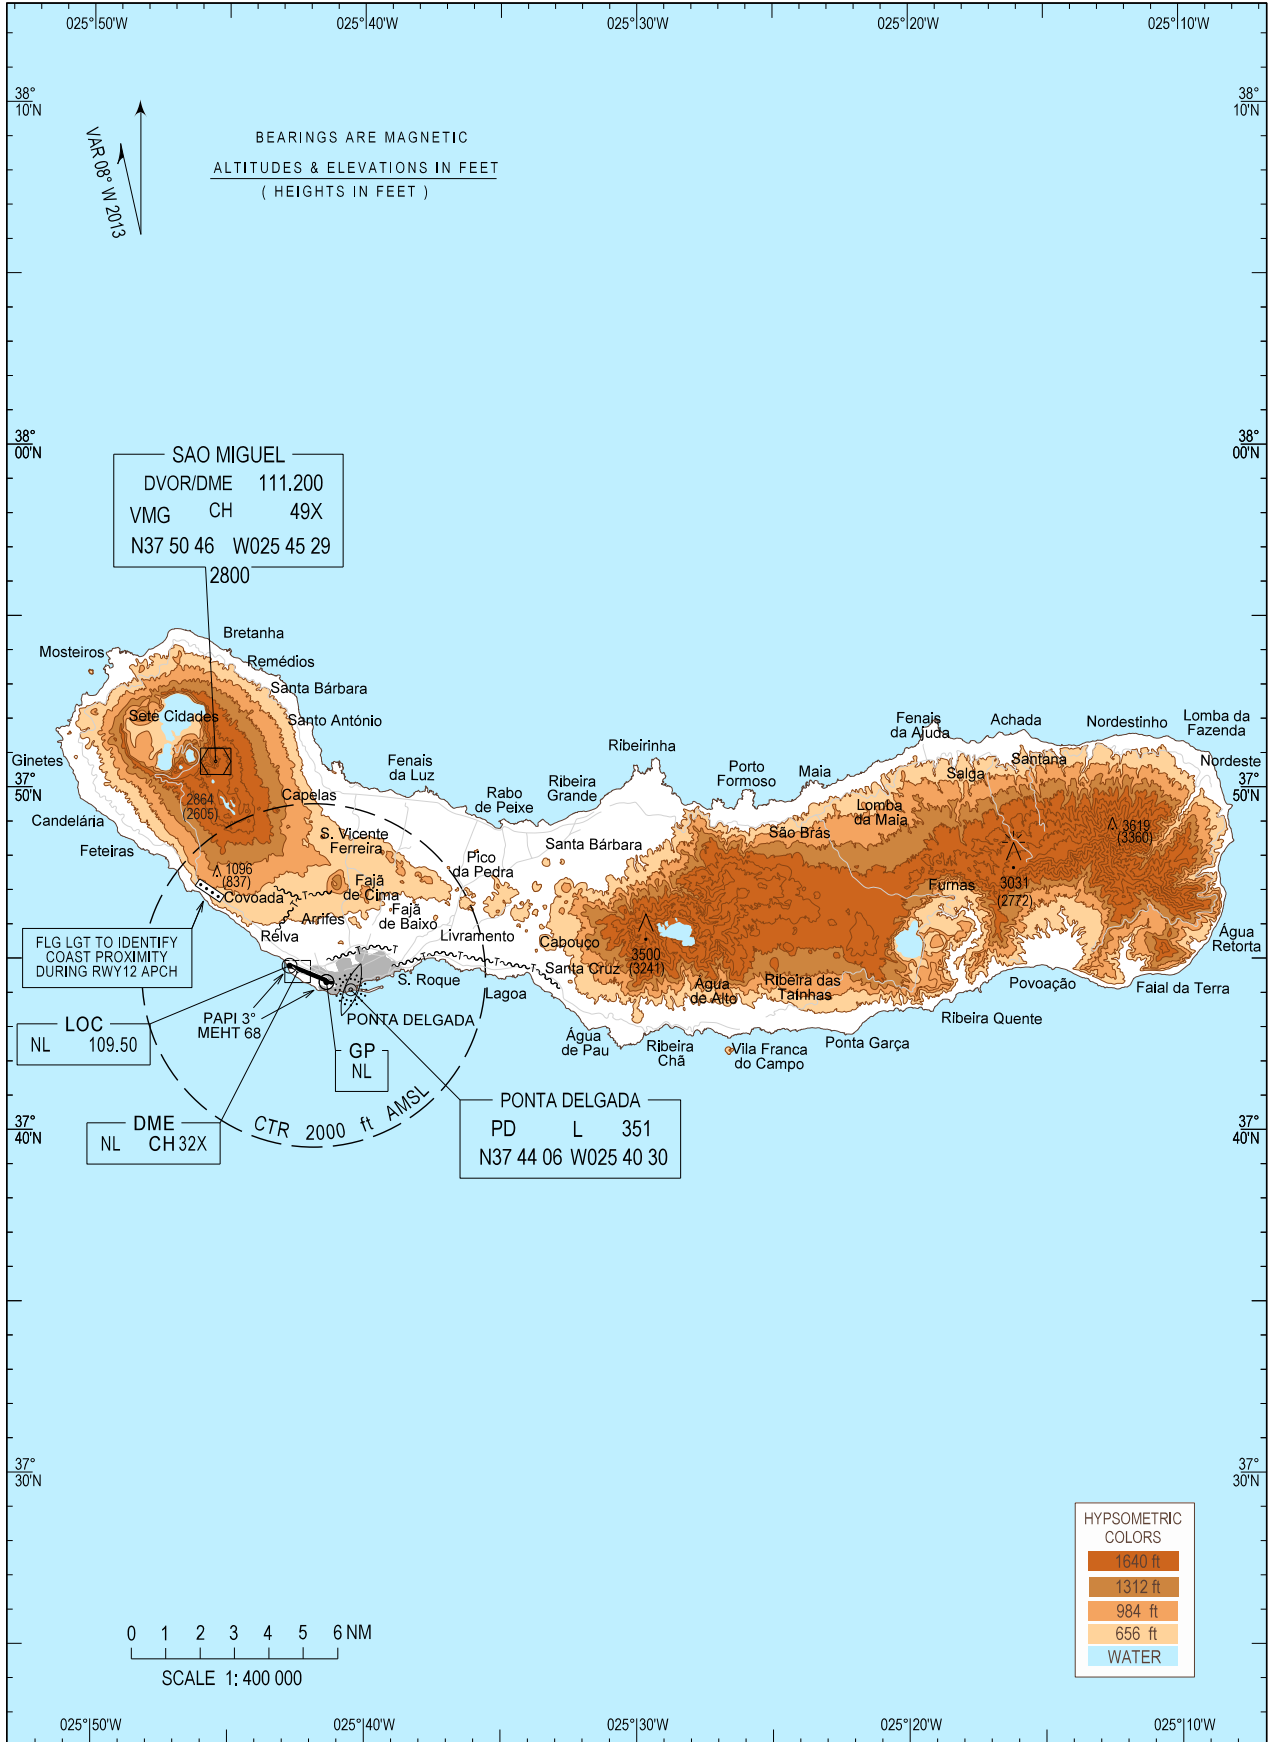

VISUAL
APPROACH
CHART - ICAO

AD ELEV 259 ft
HEIGHTS RELATED
TO AD ELEV

ATIS 123.900
APP 119.400
TWR 118.300

PONTA DELGADA
LPPD

New ATIS.

THIS PAGE INTENTIONALLY LEFT BLANK