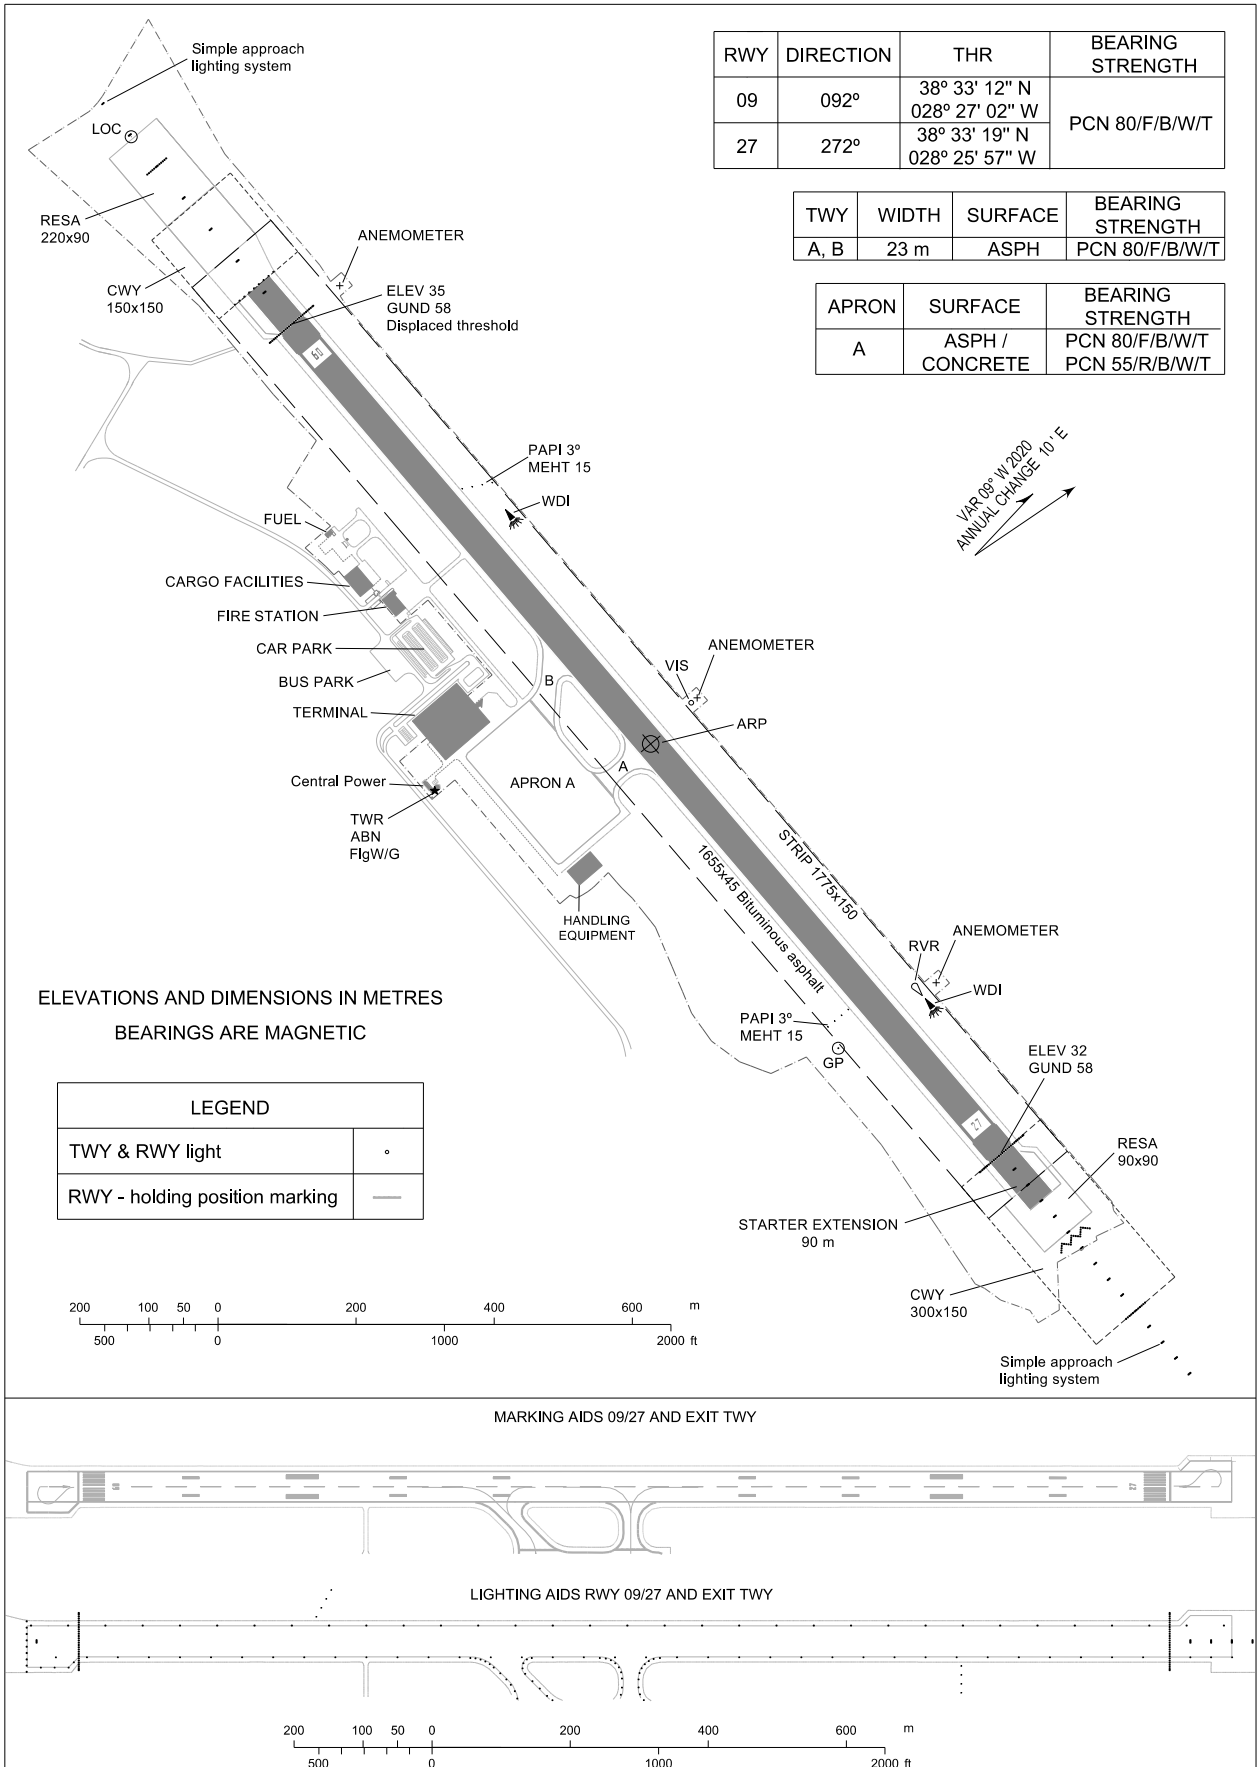

AERODROME CHART - ICAO

38° 33' 16" N  
028° 26' 29" W

ELEV 35 m

PICO AFIS 122.700  
HORTA APP 120.600

PICO (LPPI)

MAG VAR updated.

THIS PAGE INTENTIONALLY LEFT BLANK