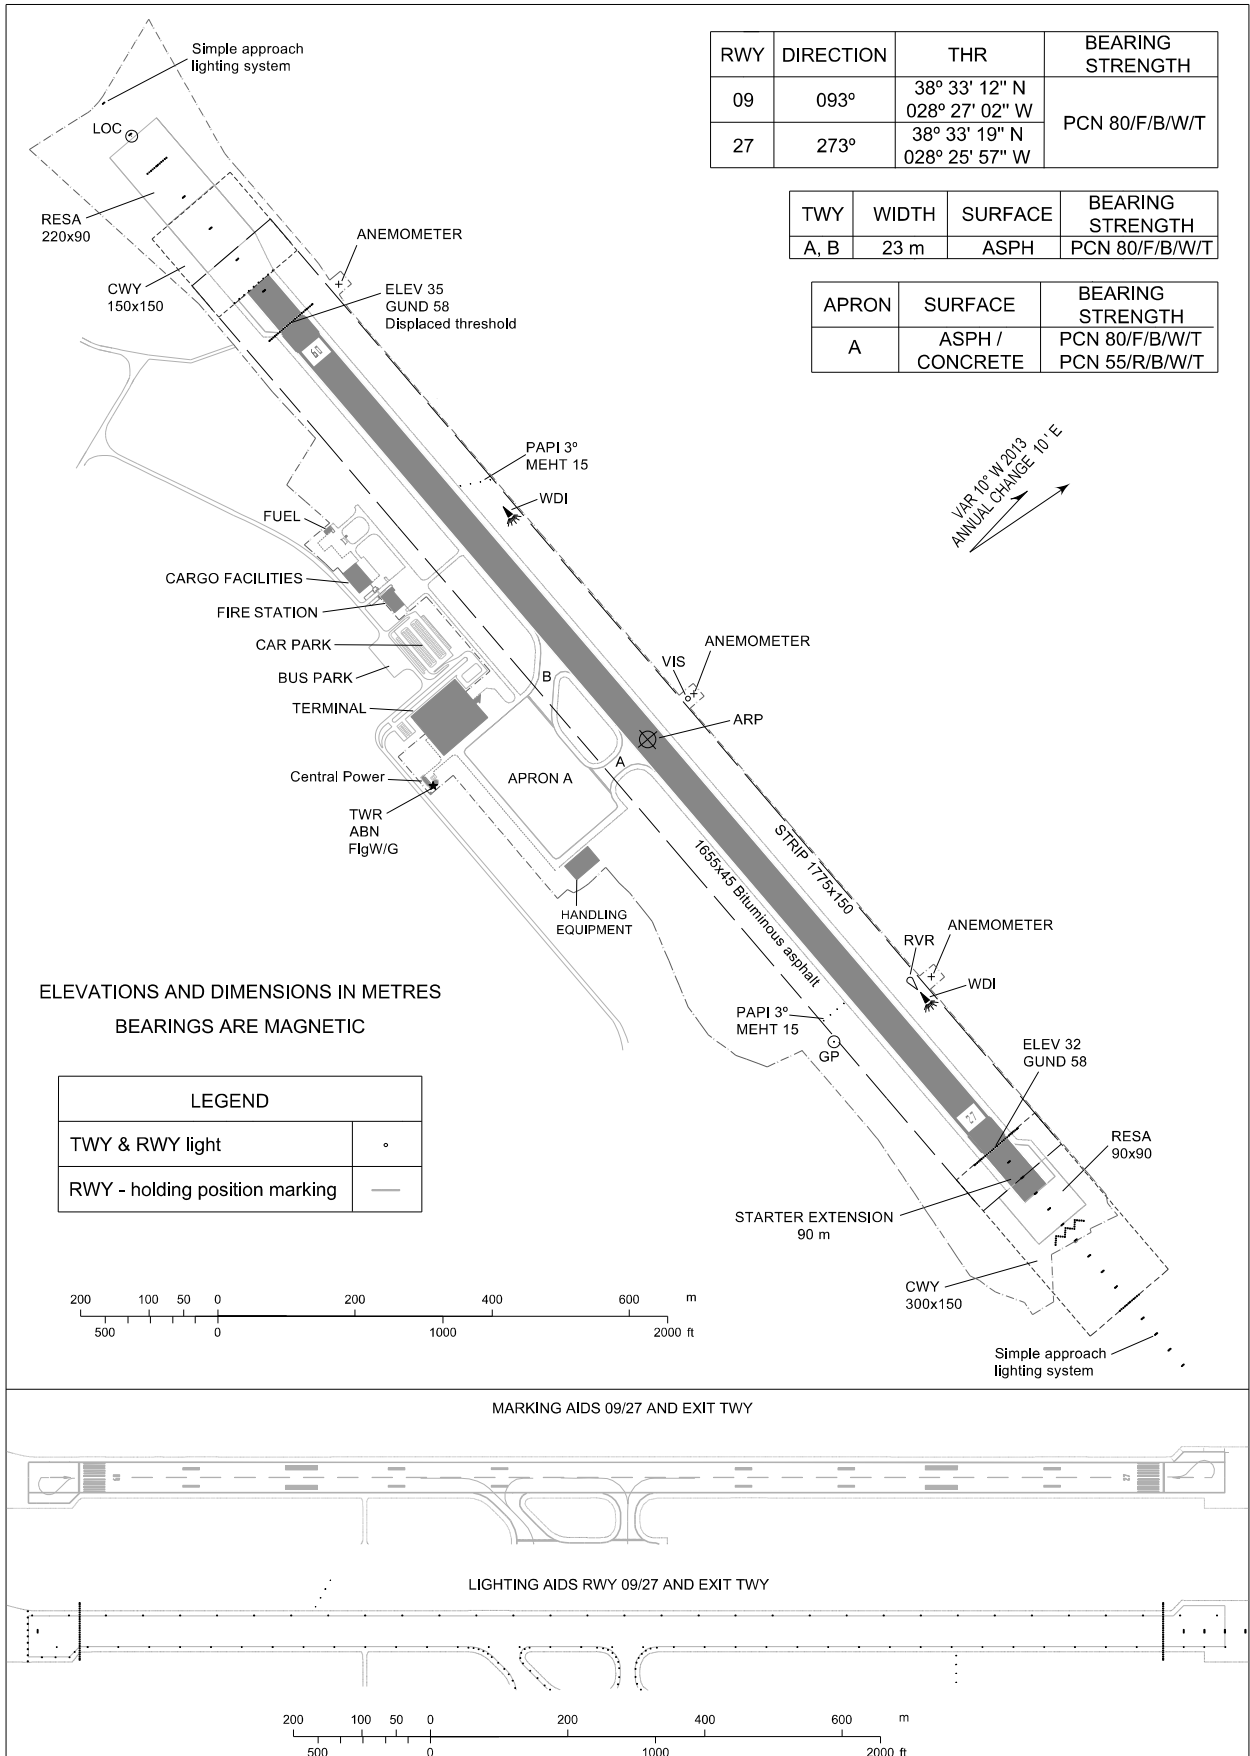

AERODROME CHART - ICAO

38° 33' 16" N
028° 26' 29" W

ELEV 35 m

PICO AFIS 122.700
HORTA APP 120.600

PICO (LPPI)

Meteo equipment updated.

THIS PAGE INTENTIONALLY LEFT BLANK