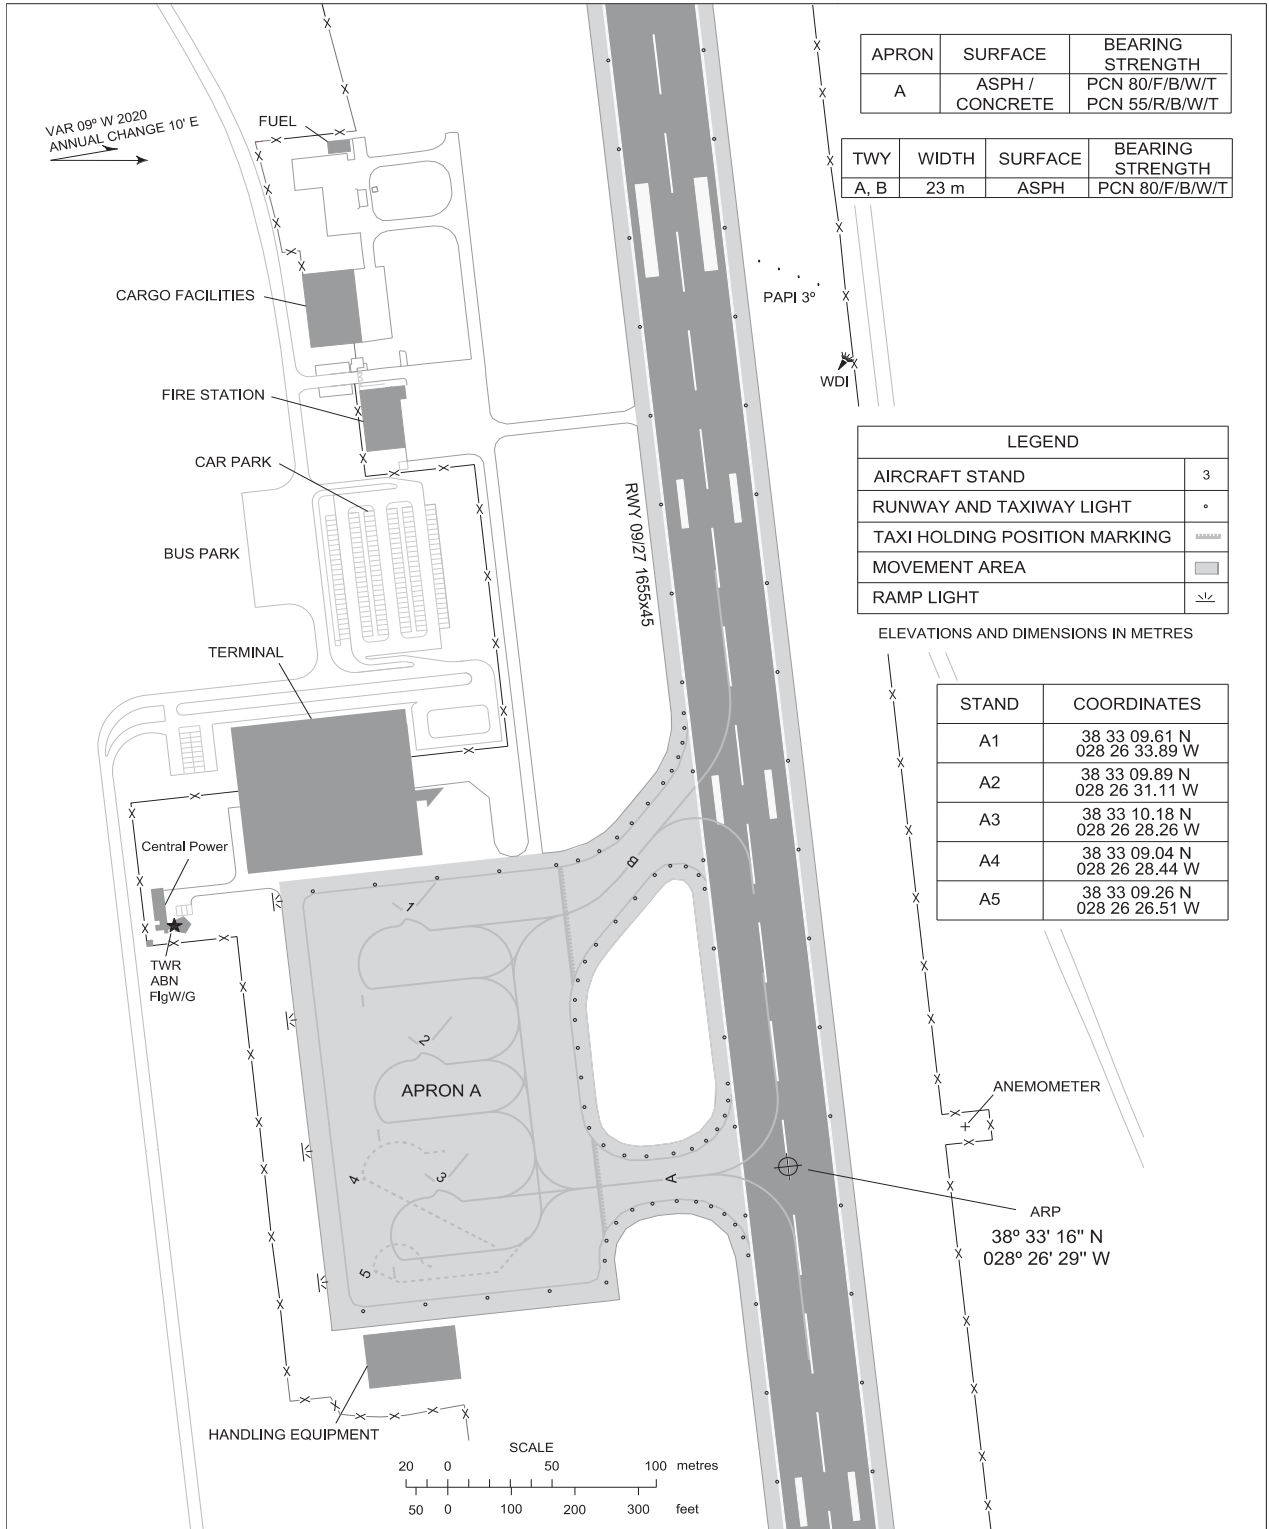

AIRCRAFT PARKING/
DOCKING CHART - ICAO

APRON ELEV
34m

PICO AFIS 122.700
HORTA APP 120.600

PICO (LPPI)

MAG VAR updated.

THIS PAGE INTENTIONALLY LEFT BLANK