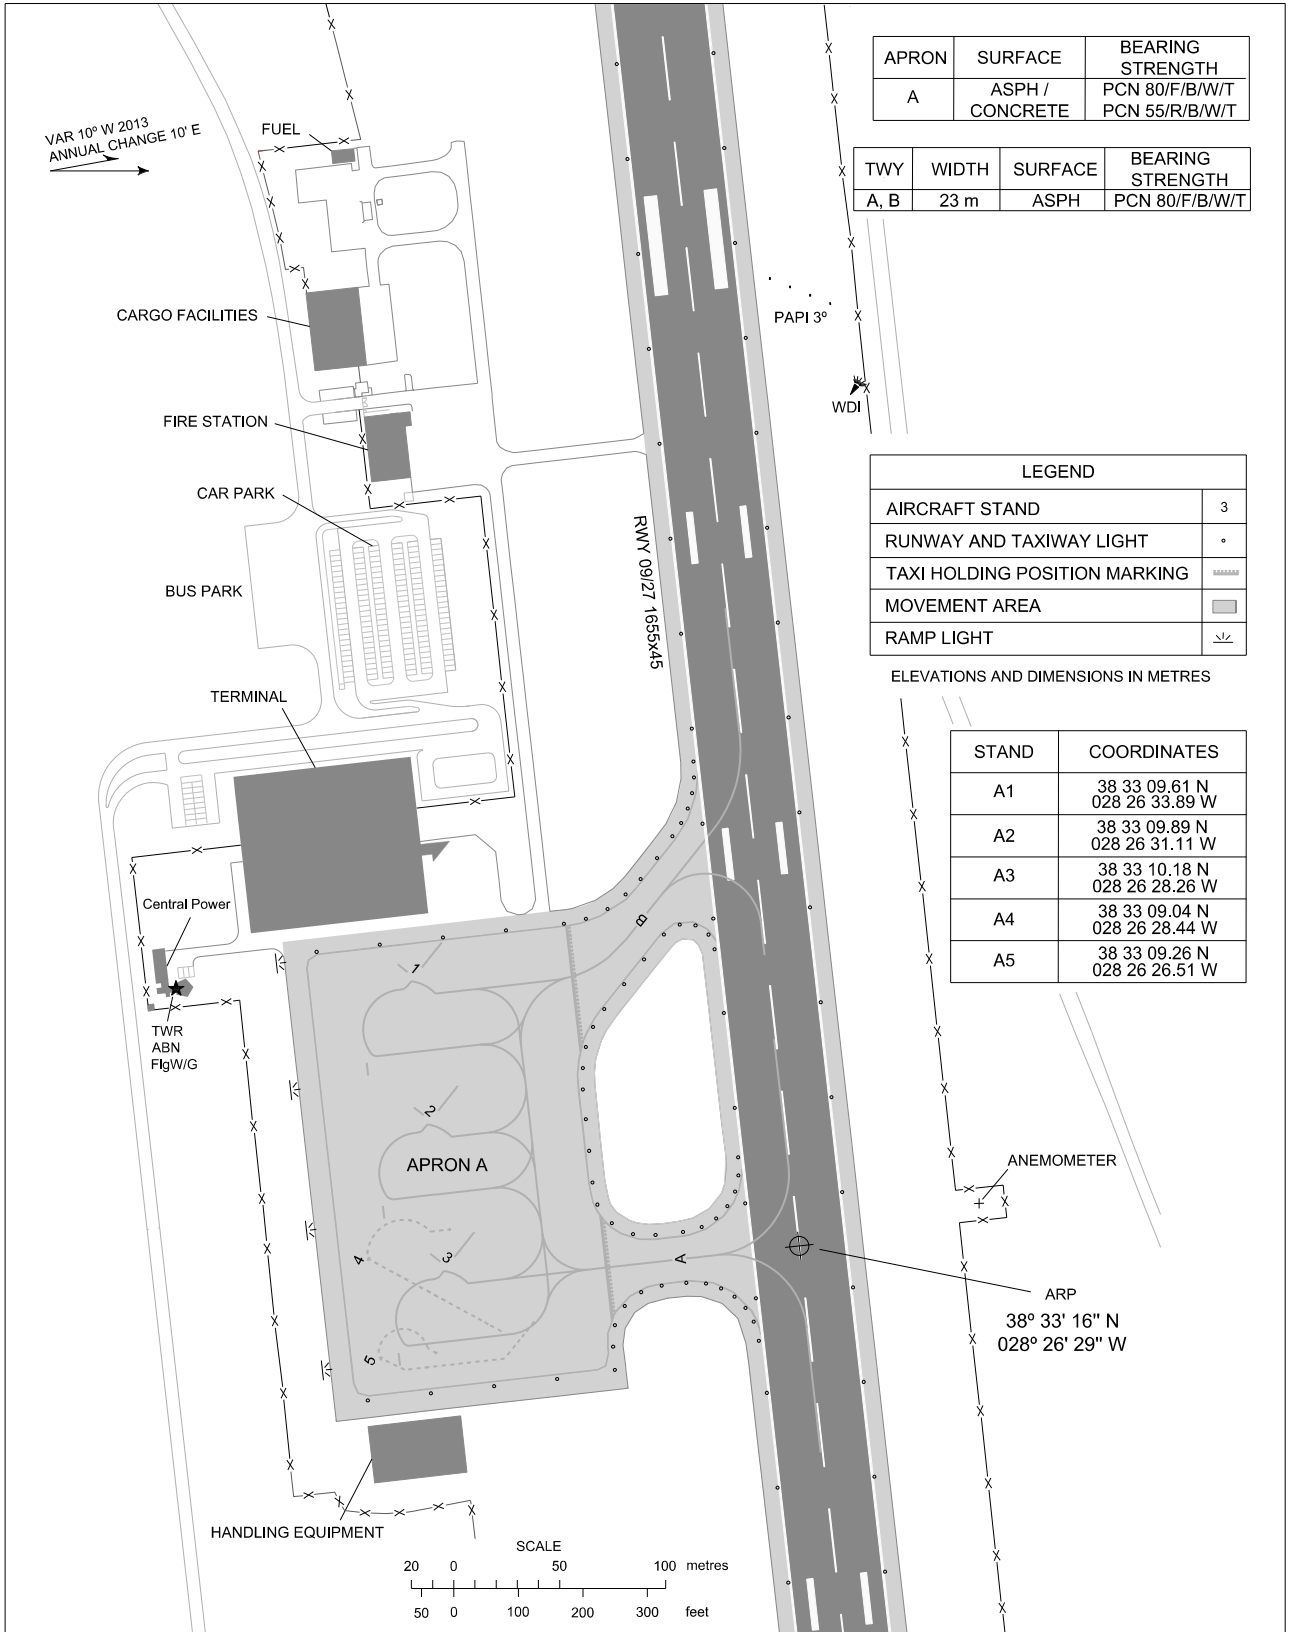

AIRCRAFT PARKING/
DOCKING CHART - ICAO

APRON ELEV
34m

PICO AFIS 122.700
HORTA APP 120.600

PICO (LPPI)

New stands A4, A5.

THIS PAGE INTENTIONALLY LEFT BLANK