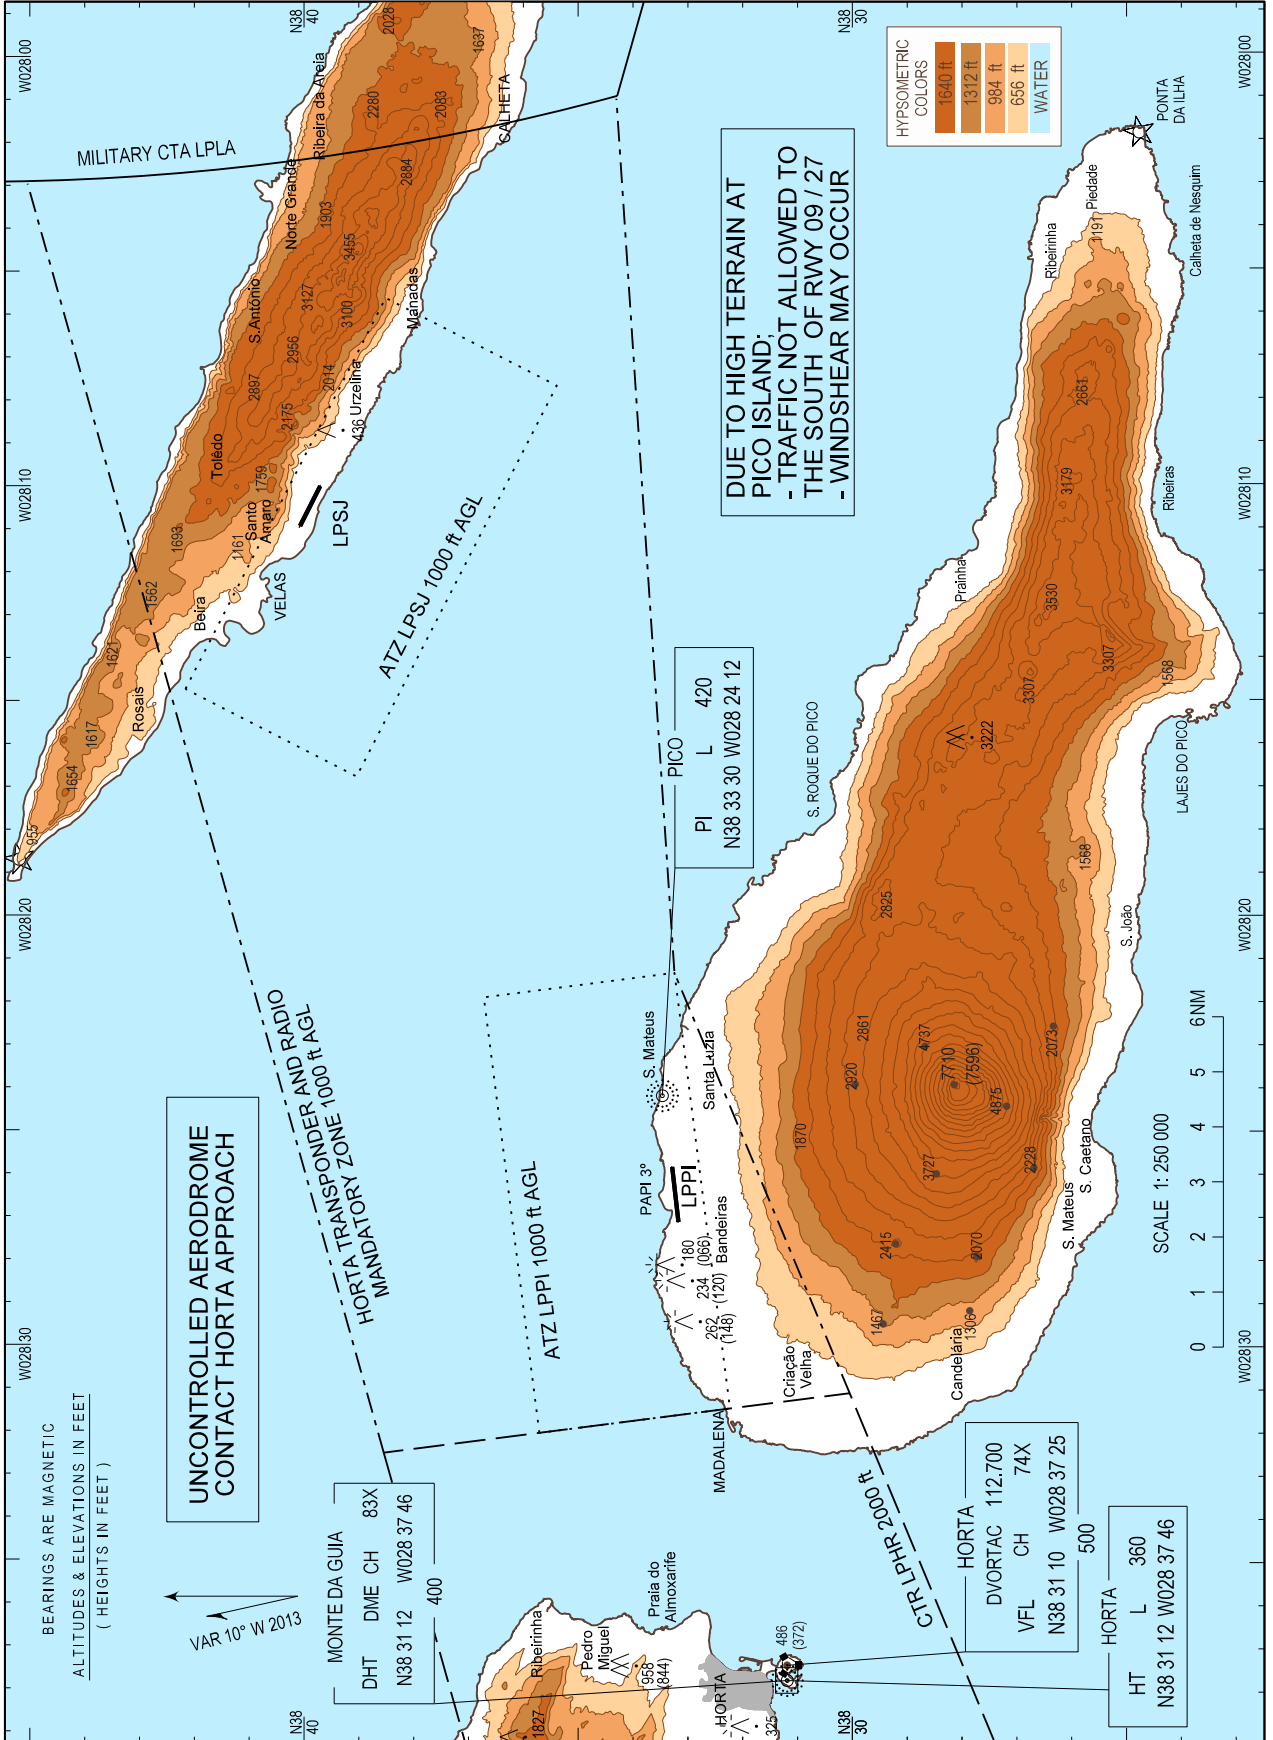

VISUAL  
APPROACH  
CHART - ICAO

AD ELEV 114 ft  
HEIGHTS RELATED  
TO AD ELEV

PICO AFIS - 122.700  
HORTA APP - 120.600  
SANTA MARIA TMA - 132.150

PICO  
LPPI

THIS PAGE INTENTIONALLY LEFT BLANK